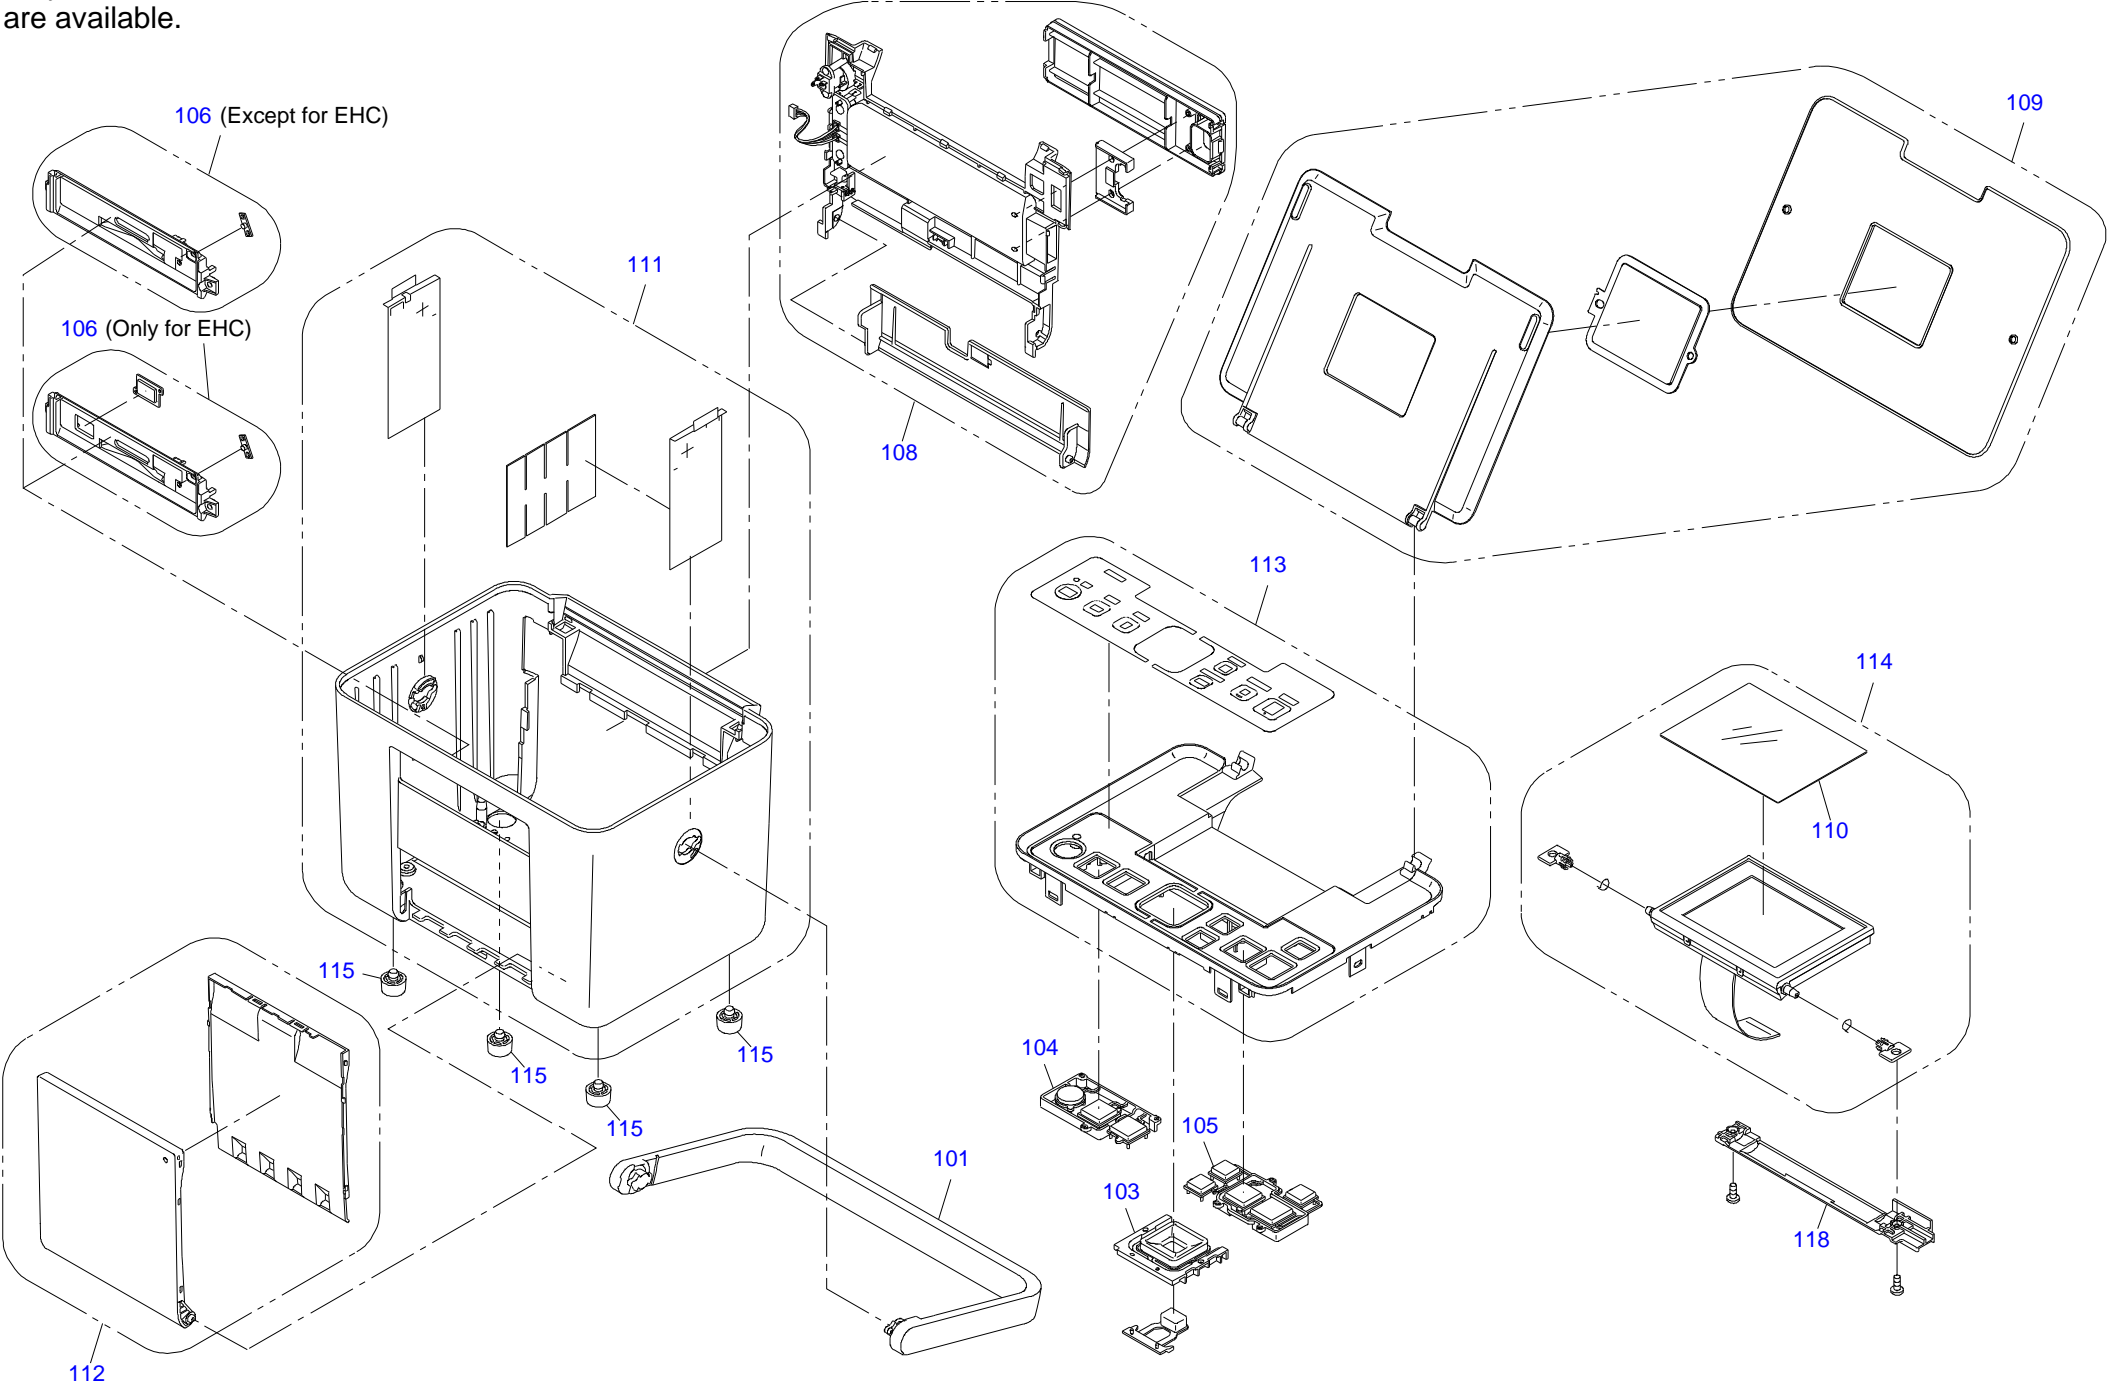

Only numbered Service Parts
are available.

Only numbered Service Parts
are available.

Only numbered Service Parts
are available.

Only numbered Service Parts
are available.

Part Code	Part Name	Ref No.	Category	Qty	Remark
2107708	POWER CABLE	400	Accessories	1	
2108015	AC ADAPTER	401	Accessories	1	
1452593	INK CART.UNBOXED,COL L,DYE;G06C,NA,AS	NON FIG	Accessories	1	
1491612	INK CART.UNBOXED,COL M,DYE;G06C,SK,AS	NON FIG	Accessories	1	
3102484	SOFTWARE CD,E/S/P/UK/F/I/G/D	NON FIG	Accessories	1	
4110575	SETTING UP MANUAL	NON FIG	Accessories	1	
4110577	USER'S GUIDE	NON FIG	Accessories	1	
1463760	HUNDLE	101	Case	1	
1474146	BUTTON,MAIN;C	103	Case	1	
1463753	BUTTON,PW	104	Case	1	
1463754	BUTTON,PRINT	105	Case	1	
1473192	FRAME,SLOT,ASSY,B.,ASP	106	Case	1	
1473186	HOUSING,REAR,ASSY,B.,ASP	108	Case	1	
1473179	COVER,PRINTER ASSY,E.,ASP	109	Case	1	
1463983	COVER,LCD	110	Case	1	
1473181	HOUSING,MIDDLE,ASSY,B.,ASP	111	Case	1	
1473189	STACKER,ASSY.,ASP	112	Case	1	
1473184	HOUSING,UPPER,ASSY,B.,ASP	113	Case	1	
1473190	LCD,ASSY.,ASP	114	Case	1	
1272694	FOOT	115	Case	4	NOT FOR RE-SALE
1463757	HOUSING,UPPER,SUPPORT	118	Case	1	
1473188	SHIELD,PLATE,ASSY,B.,ASP	200	Electronic Parts	1	
2116289	BOARD ASSY.,PANEL	201	Electronic Parts	1	
2116560	HARNESS	202	Electronic Parts	1	
2118714	PRINTER MECHANISM,B,ASP	500	Mechanism Parts	1	
1464195	MOTOR,ASSY.,PF	501	Mechanism Parts	1	
1464192	POROUS PAD, PAPER GUIDE	502	Mechanism Parts	1	
1427608	POROUS PAD,PAPER GUIDE,LOWER	503	Mechanism Parts	1	
1464199	MOTOR,ASSY.,ASF	504	Mechanism Parts	1	
1435153	POROUS PAD,INK EJECT,UPPER,IS;B	505	Mechanism Parts	1	
F174010	PRINT HEAD	506	Mechanism Parts	1	
1427601	GROUNDING SPRING,ROLLER,EJ	508	Mechanism Parts	1	
1428359	CUT WASHER,4.1X0.5X6.5	509	Mechanism Parts	1	
1427603	TORSION SPRING,44.9	510	Mechanism Parts	2	
2109959	CABLE ASSY.,CR;B	511	Mechanism Parts	1	
1427203	HOLDER,TUBE,JOINT	515	Mechanism Parts	1	
1464189	MOTOR,ASSY.,CR	518	Mechanism Parts	1	
1436794	IS, ASSY., ASP	520	Mechanism Parts	1	
1473114	PAPER,GUIDE,FRONT,ASSY.,ASP	521	Mechanism Parts	1	
1436796	SCALE,PF,ASSY.,ASP	522	Mechanism Parts	1	
1473113	FRAME,CR,ASSY.,ASP	523	Mechanism Parts	1	
1473112	ASF,ASSY.,ASP	524	Mechanism Parts	1	
1436799	SCALE,CR,ASSY.,ASP	525	Mechanism Parts	1	
1436800	DUCT,JOINT,SUPPLY,ASSY.,ASP	526	Mechanism Parts	1	
1473178	CARTRIDGE,ASSY,B.,ASP	527	Mechanism Parts	1	
1436811	TRAY ASSY.,ASP	528	Mechanism Parts	1	
1464193	GUIDE, PAPER EJECT	529	Mechanism Parts	1	
1436642	CLAMP,TUBE	530	Mechanism Parts	1	