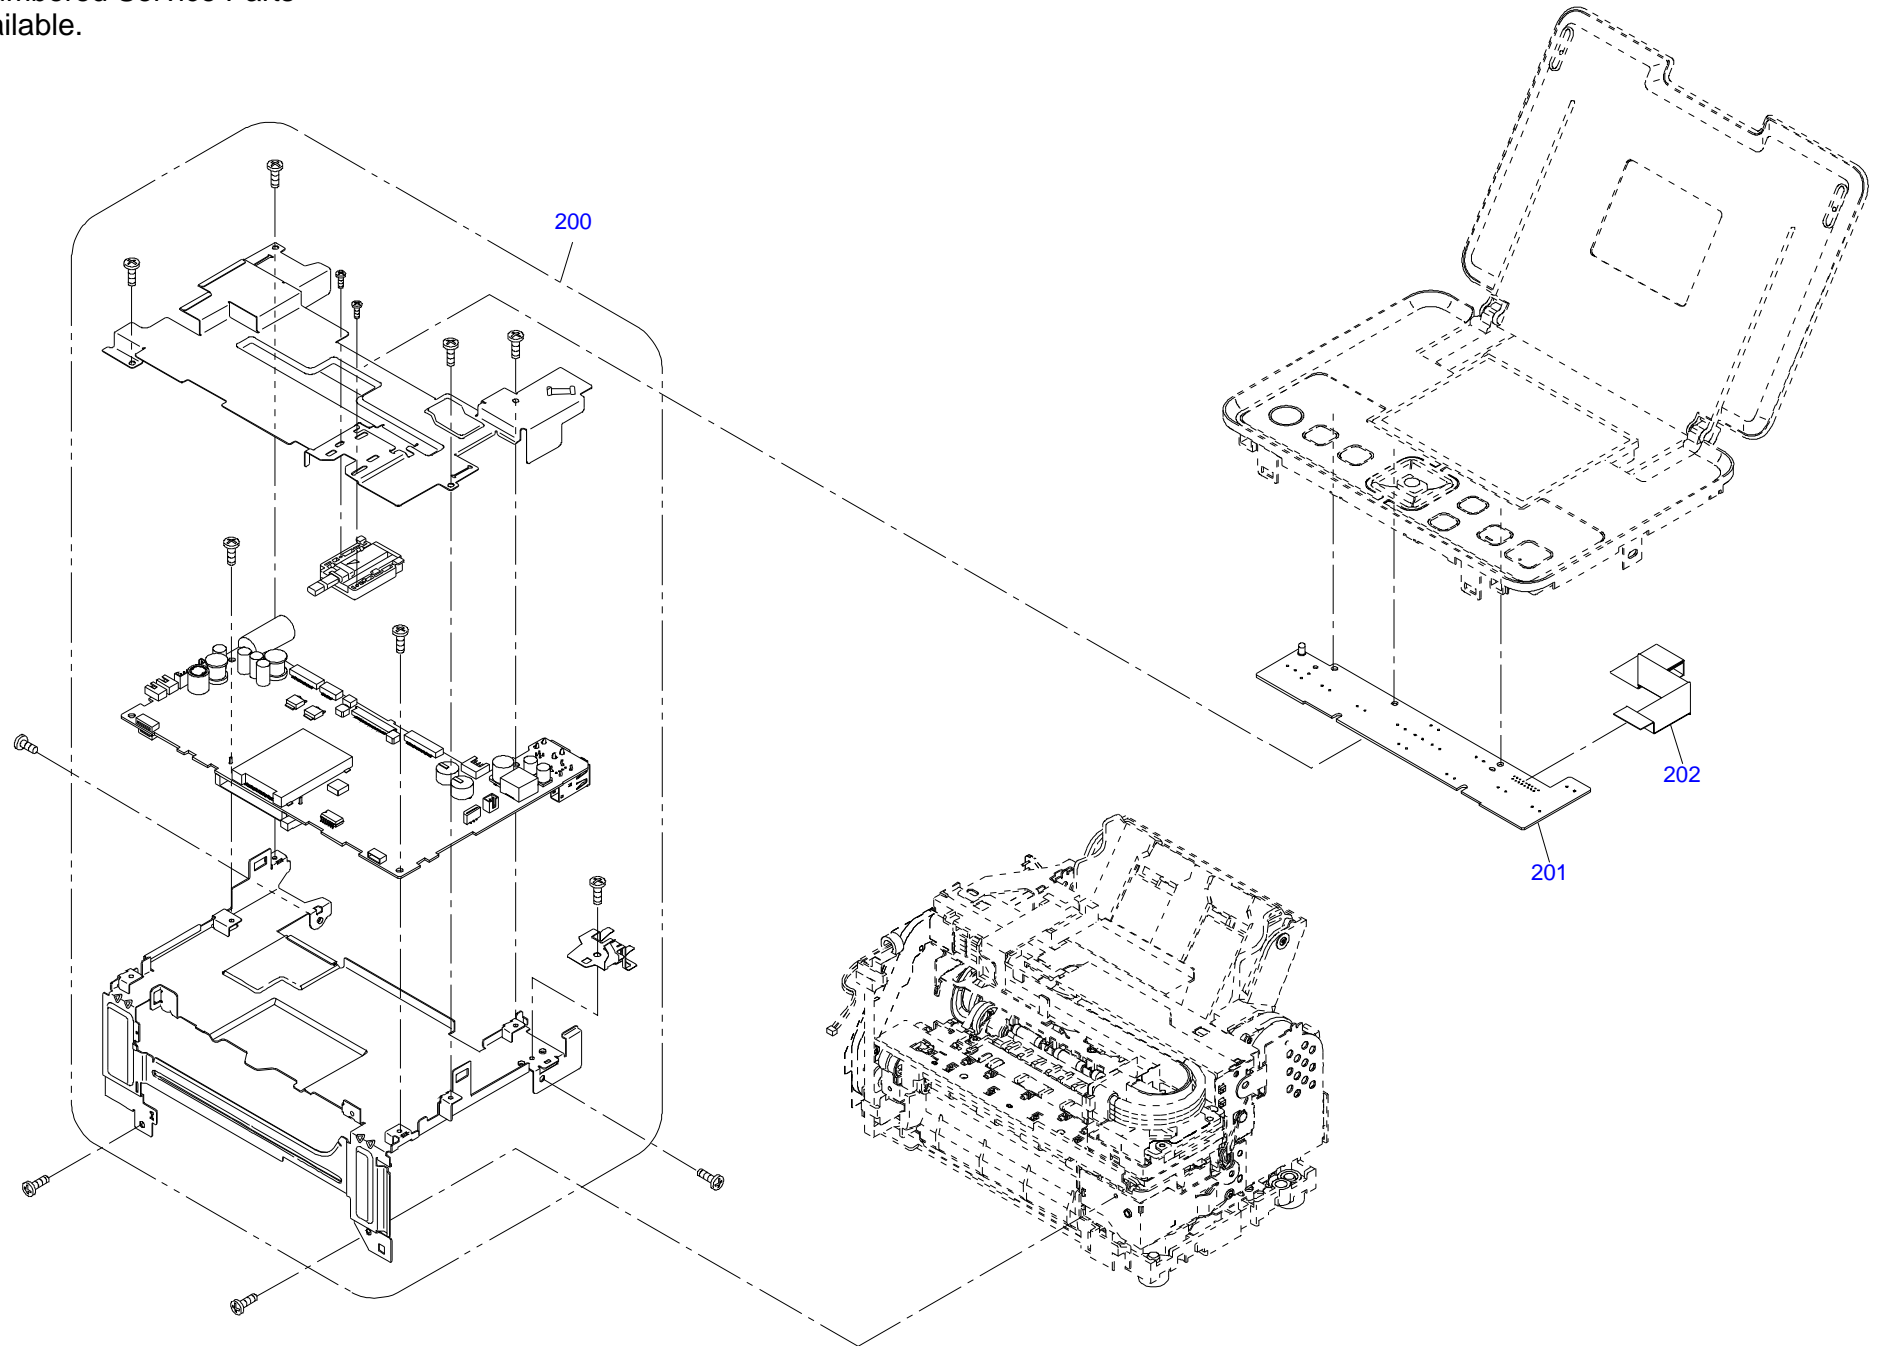

Only numbered Service Parts
are available.

Only numbered Service Parts
are available.

Only numbered Service Parts
are available.

Only numbered Service Parts
are available.

Part Code	Part Name	Ref No.	Category	Qty	Remark
2107708	POWER CABLE	400	Accessories	1	
2108015	AC ADAPTER	401	Accessories	1	
1452593	INK CART.UNBOXED,COL L,DYE;G06C,NA,AS	NON FIG	Accessories	1	
1491612	INK CART.UNBOXED,COL M,DYE;G06C,SK,AS	NON FIG	Accessories	1	
3102484	SOFTWARE CD,E/S/P/UK/F/I/G/D	NON FIG	Accessories	1	
4110575	SETTING UP MANUAL	NON FIG	Accessories	1	
4110577	USER'S GUIDE	NON FIG	Accessories	1	
1463760	HUNDLE	101	Case	1	
1474146	BUTTON,MAIN;C	103	Case	1	
1463753	BUTTON,PW	104	Case	1	
1463754	BUTTON,PRINT	105	Case	1	
1473192	FRAME,SLOT,ASSY,B.,ASP	106	Case	1	
1473186	HOUSING,REAR,ASSY,B.,ASP	108	Case	1	
1473179	COVER,PRINTER ASSY,E.,ASP	109	Case	1	
1463983	COVER,LCD	110	Case	1	
1473181	HOUSING,MIDDLE,ASSY,B.,ASP	111	Case	1	
1473189	STACKER,ASSY.,ASP	112	Case	1	
1473184	HOUSING,UPPER,ASSY,B.,ASP	113	Case	1	
1473190	LCD,ASSY.,ASP	114	Case	1	
1272694	FOOT	115	Case	4	NOT FOR RE-SALE
1463757	HOUSING,UPPER,SUPPORT	118	Case	1	
1473188	SHIELD,PLATE,ASSY,B.,ASP	200	Electronic Parts	1	
2116289	BOARD ASSY.,PANEL	201	Electronic Parts	1	
2116560	HARNESS	202	Electronic Parts	1	
2118714	PRINTER MECHANISM,B,ASP	500	Mechanism Parts	1	
1464195	MOTOR,ASSY.,PF	501	Mechanism Parts	1	
1464192	POROUS PAD, PAPER GUIDE	502	Mechanism Parts	1	
1427608	POROUS PAD,PAPER GUIDE,LOWER	503	Mechanism Parts	1	
1464199	MOTOR,ASSY.,ASF	504	Mechanism Parts	1	
1435153	POROUS PAD,INK EJECT,UPPER,IS;B	505	Mechanism Parts	1	
F174010	PRINT HEAD	506	Mechanism Parts	1	
1427601	GROUNDING SPRING,ROLLER,EJ	508	Mechanism Parts	1	
1428359	CUT WASHER,4.1X0.5X6.5	509	Mechanism Parts	1	
1427603	TORSION SPRING,44.9	510	Mechanism Parts	2	
2109959	CABLE ASSY.,CR;B	511	Mechanism Parts	1	
1427203	HOLDER,TUBE,JOINT	515	Mechanism Parts	1	
1464189	MOTOR,ASSY.,CR	518	Mechanism Parts	1	
1436794	IS, ASSY., ASP	520	Mechanism Parts	1	
1473114	PAPER,GUIDE,FRONT,ASSY.,ASP	521	Mechanism Parts	1	
1436796	SCALE,PF,ASSY.,ASP	522	Mechanism Parts	1	
1473113	FRAME,CR,ASSY.,ASP	523	Mechanism Parts	1	
1473112	ASF,ASSY.,ASP	524	Mechanism Parts	1	
1436799	SCALE,CR,ASSY.,ASP	525	Mechanism Parts	1	
1436800	DUCT,JOINT,SUPPLY,ASSY.,ASP	526	Mechanism Parts	1	
1473178	CARTRIDGE,ASSY,B.,ASP	527	Mechanism Parts	1	
1436811	TRAY ASSY.,ASP	528	Mechanism Parts	1	
1464193	GUIDE, PAPER EJECT	529	Mechanism Parts	1	
1436642	CLAMP,TUBE	530	Mechanism Parts	1	