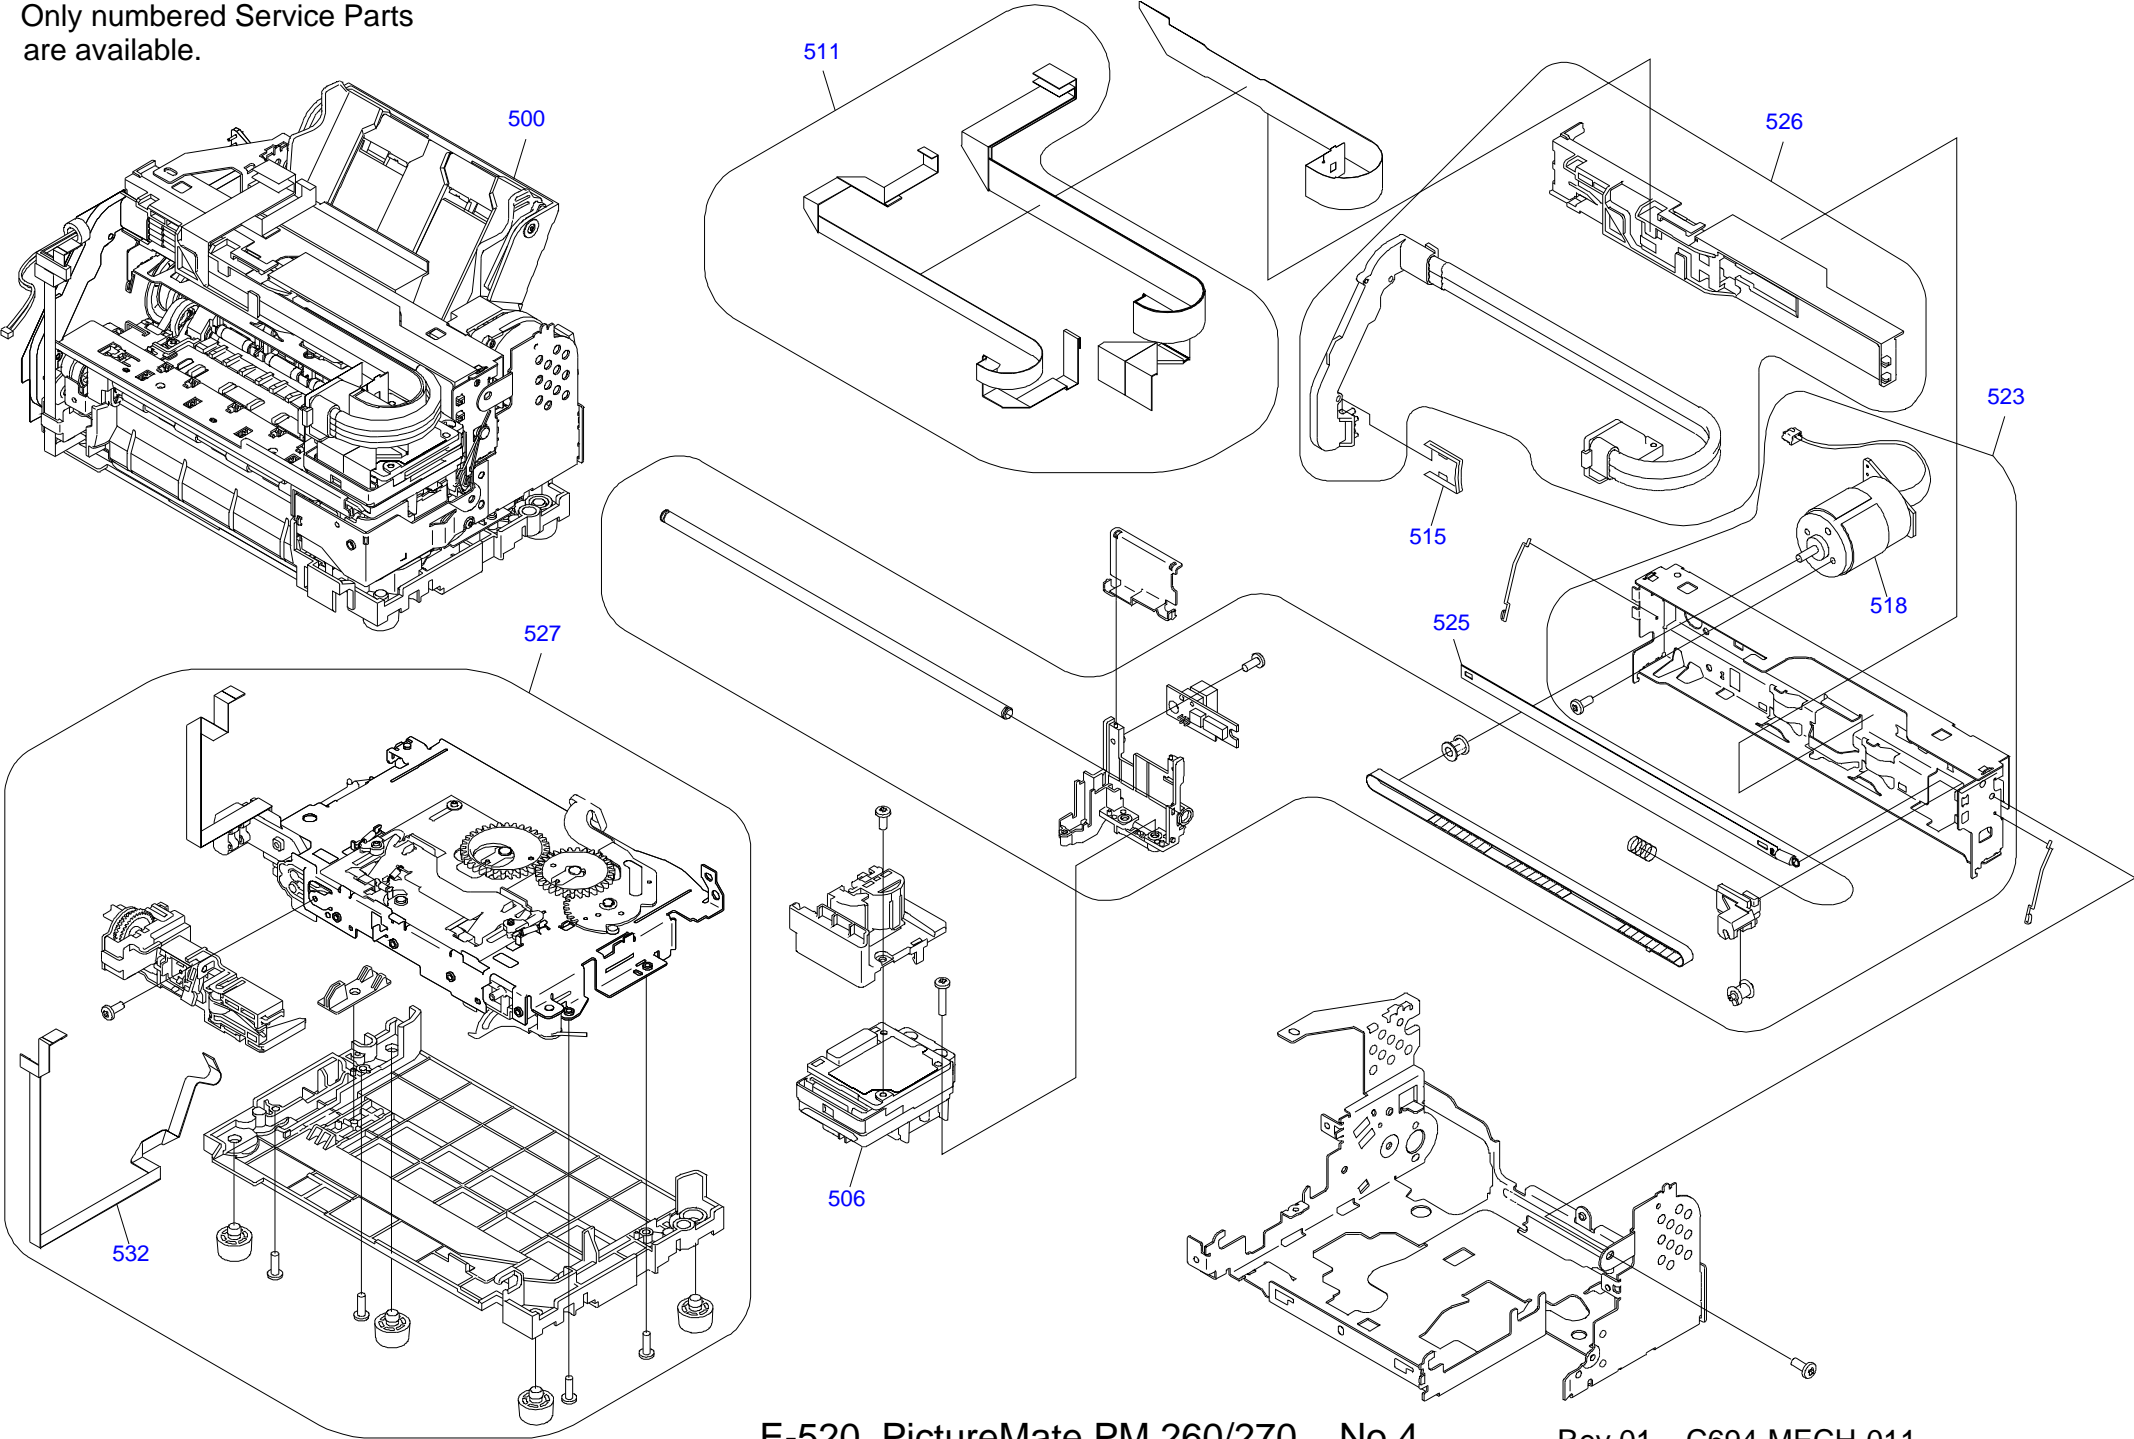

Only numbered Service Parts
are available.

Only numbered Service Parts
are available.

Only numbered Service Parts
are available.

Only numbered Service Parts
are available.

Part Code	Part Name	Ref No.	Category	Qty	Remark
2107708	POWER CABLE	400	Accessories	1	
2108015	AC ADAPTER	401	Accessories	1	
1452593	INK CART.UNBOXED,COL L,DYE;G06C,NA,AS	NON FIG	Accessories	1	
1491612	INK CART.UNBOXED,COL M,DYE;G06C,SK,AS	NON FIG	Accessories	1	
3102484	SOFTWARE CD,E/S/P/UK/F/I/G/D	NON FIG	Accessories	1	
4110575	SETTING UP MANUAL	NON FIG	Accessories	1	
4110577	USER'S GUIDE	NON FIG	Accessories	1	
1463760	HUNDLE	101	Case	1	
1474146	BUTTON,MAIN;C	103	Case	1	
1463753	BUTTON,PW	104	Case	1	
1463754	BUTTON,PRINT	105	Case	1	
1473192	FRAME,SLOT,ASSY,B.,ASP	106	Case	1	
1473186	HOUSING,REAR,ASSY,B.,ASP	108	Case	1	
1473179	COVER,PRINTER ASSY,E.,ASP	109	Case	1	
1463983	COVER,LCD	110	Case	1	
1473181	HOUSING,MIDDLE,ASSY,B.,ASP	111	Case	1	
1473189	STACKER,ASSY.,ASP	112	Case	1	
1473184	HOUSING,UPPER,ASSY,B.,ASP	113	Case	1	
1473190	LCD,ASSY.,ASP	114	Case	1	
1272694	FOOT	115	Case	4	NOT FOR RE-SALE
1463757	HOUSING,UPPER,SUPPORT	118	Case	1	
1473188	SHIELD,PLATE,ASSY,B.,ASP	200	Electronic Parts	1	
2116289	BOARD ASSY.,PANEL	201	Electronic Parts	1	
2116560	HARNESS	202	Electronic Parts	1	
2118714	PRINTER MECHANISM,B,ASP	500	Mechanism Parts	1	
1464195	MOTOR,ASSY.,PF	501	Mechanism Parts	1	
1464192	POROUS PAD, PAPER GUIDE	502	Mechanism Parts	1	
1427608	POROUS PAD,PAPER GUIDE,LOWER	503	Mechanism Parts	1	
1464199	MOTOR,ASSY.,ASF	504	Mechanism Parts	1	
1435153	POROUS PAD,INK EJECT,UPPER,IS;B	505	Mechanism Parts	1	
F174010	PRINT HEAD	506	Mechanism Parts	1	
1427601	GROUNDING SPRING,ROLLER,EJ	508	Mechanism Parts	1	
1428359	CUT WASHER,4.1X0.5X6.5	509	Mechanism Parts	1	
1427603	TORSION SPRING,44.9	510	Mechanism Parts	2	
2109959	CABLE ASSY.,CR;B	511	Mechanism Parts	1	
1427203	HOLDER,TUBE,JOINT	515	Mechanism Parts	1	
1464189	MOTOR,ASSY.,CR	518	Mechanism Parts	1	
1436794	IS, ASSY., ASP	520	Mechanism Parts	1	
1473114	PAPER,GUIDE,FRONT,ASSY.,ASP	521	Mechanism Parts	1	
1436796	SCALE,PF,ASSY.,ASP	522	Mechanism Parts	1	
1473113	FRAME,CR,ASSY.,ASP	523	Mechanism Parts	1	
1473112	ASF,ASSY.,ASP	524	Mechanism Parts	1	
1436799	SCALE,CR,ASSY.,ASP	525	Mechanism Parts	1	
1436800	DUCT,JOINT,SUPPLY,ASSY.,ASP	526	Mechanism Parts	1	
1473178	CARTRIDGE,ASSY,B.,ASP	527	Mechanism Parts	1	
1436811	TRAY ASSY.,ASP	528	Mechanism Parts	1	
1464193	GUIDE, PAPER EJECT	529	Mechanism Parts	1	
1436642	CLAMP,TUBE	530	Mechanism Parts	1	