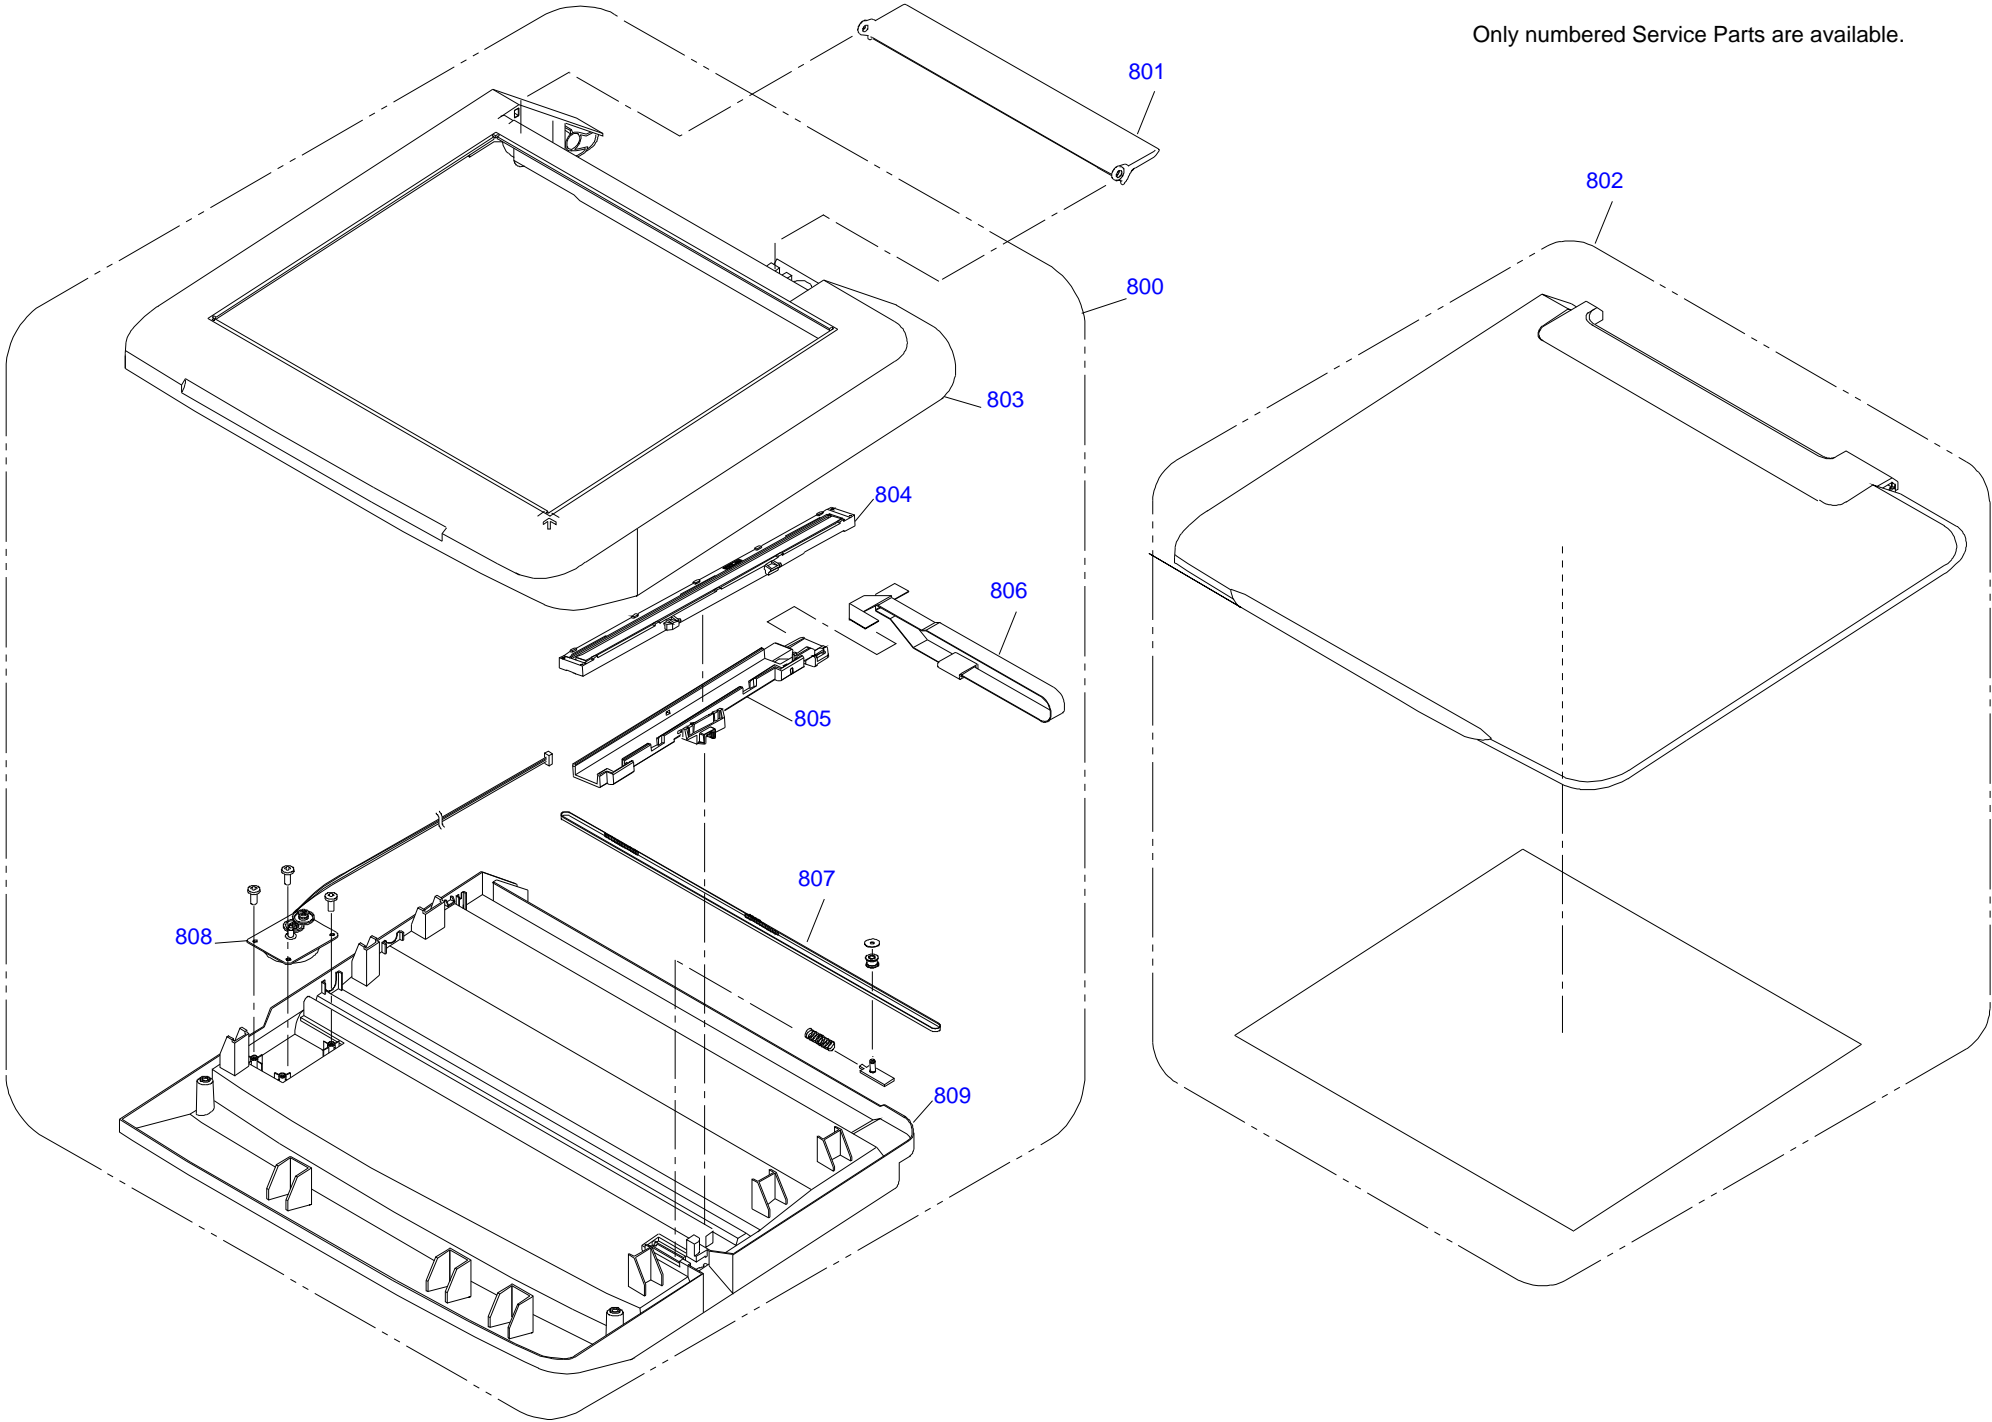

Only numbered Service Parts are available.

Only numbered Service Parts are available.

Only numbered Service Parts are available.

Only numbered Service Parts are available.

Part Code	Part Name	Ref No.	Category	Qty	Remark
1469486	LABEL,SUB SHEET;E	6	Accessories	1	
2118245	POWER CABLE CISMEA	400	Accessories	1	
1465240	INK CART.UNBOXED,BK-2S,PIG'T;H28F,CIS,AS	NON FIG	Accessories	1	
1465241	INK CART.UNBOXED,C-3S,PIG'T;H28F,CIS,AS	NON FIG	Accessories	1	
1465242	INK CART.UNBOXED,M-3S,PIG'T;H28F,CIS,AS	NON FIG	Accessories	1	
1465243	INK CART.UNBOXED,Y-3S,PIG'T;H28F,CIS,AS	NON FIG	Accessories	1	
3102332	SOFTWARE CD,E/R/UK	NON FIG	Accessories	1	
4109348	SETTING UP MANUAL	NON FIG	Accessories	1	
4110660	USER'S GUIDE	NON FIG	Accessories	1	
1466908	PAPER SUPPORT	100	Case	1	
2117389	SUPPORT ARM	101	Case	1	
1467016	MIDDLE CASE	102	Case	1	
1467012	INK TUBE COVER	103	Case	1	
1467013	ASSY SPC LOW CASE	104	Case	1	
1466919	RUBBER FOOT	105	Case	2	
1467009	STACKER LOCK	106	Case	1	
1467010	COMPRESSION SPRING	107	Case	1	
1467014	ASSY PAPER STACKER	108	Case	1	
1467954	PANEL COVER CISMEA CX4300	109	Case	1	
2117379	LED GUIDE	110	Case	1	
2117381	POWER PANEL KEY	111	Case	1	
2117380	FUNCTION PANEL KEY	112	Case	1	
1467011	LABEL POSITION CARTRIDGE	113	Case	1	
2117382	PCBA PB	250	Case	1	
2117386	ASSY SCANNER UNIT	800	Case	1	
1467015	ASF COVER	801	Case	1	
2117390	ASSY BOOK COVER	802	Case	1	
2117387	ASSY SCANNER UPPER	803	Case	1	
2117377	ASSY CIS	804	Case	1	
2117375	ASSY CIS CARRIER	805	Case	1	
2117359	SCANNER FFC	806	Case	1	
1420743	TIMING BELT	807	Case	1	
2117378	ASSY SCANNER MOTOR	808	Case	1	
2117388	SCANNER LOW CASE	809	Case	1	
2117383	PCBA MB	200	Electronic Parts	1	
1466920	ESD CLIP	201	Electronic Parts	1	
2117358	SCANNER CORE	202	Electronic Parts	1	
2117385	ASSY POWER 220V	300	Electronic Parts	1	
2117629	PRINTER MECHANISM(ASP)MAV12-100	500	Mechanism Parts	1	
1463321	CR ASSY.	501	Mechanism Parts	1	
2115898	CABLE,HEAD;B	502	Mechanism Parts	1	
1463319	ASF UNIT	503	Mechanism Parts	1	
1436901	SHAFT,ROLLER,LD	504	Mechanism Parts	1	
1439440	ROLLER,LD;B	505	Mechanism Parts	1	
1052673	EXTENSION SPRING,0.143	506	Mechanism Parts	1	
1460760	CLUTCH;B	507	Mechanism Parts	1	
1279691	SCALE,CR	508	Mechanism Parts	1	
1436859	TIMING BELT,CR	509	Mechanism Parts	1	
1438389	ROLLER, PF ASSY.;IEI	510	Mechanism Parts	1	