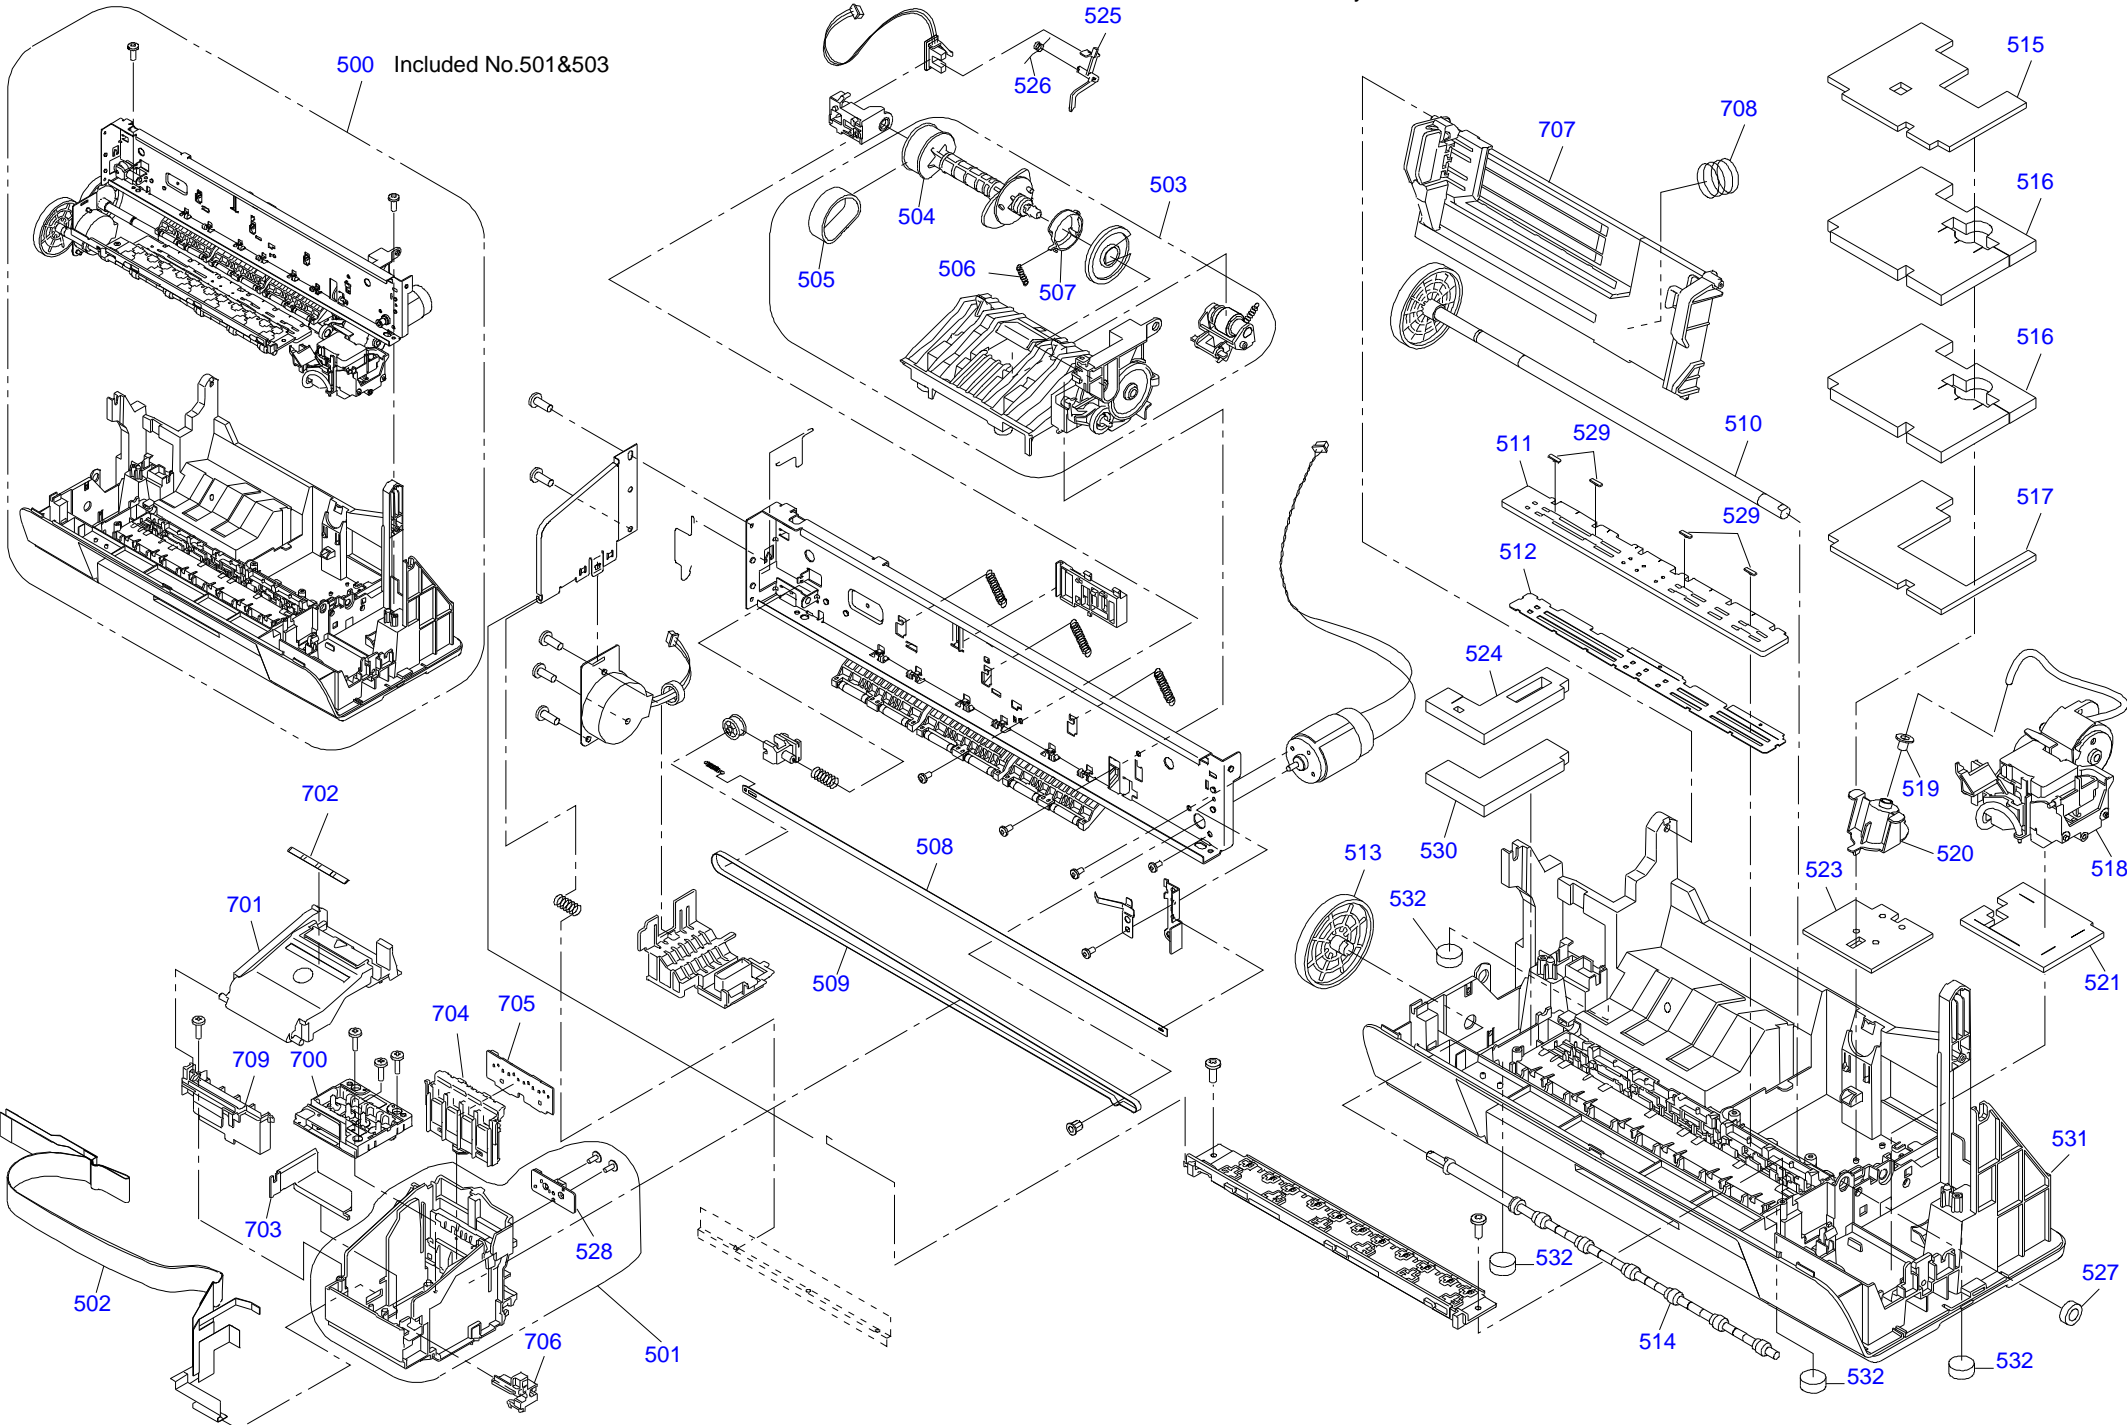

Only numbered Service Parts are available.

Only numbered Service Parts are available.

Only numbered Service Parts are available.

Only numbered Service Parts are available.

Part Code	Part Name	Ref No.	Category	Qty	Remark
1469486	LABEL,SUB SHEET;E	6	Accessories	1	
2118245	POWER CABLE CISMEA	400	Accessories	1	
1465240	INK CART.UNBOXED,BK-2S,PIG'T;H28F,CIS,AS	NON FIG	Accessories	1	
1465241	INK CART.UNBOXED,C-3S,PIG'T;H28F,CIS,AS	NON FIG	Accessories	1	
1465242	INK CART.UNBOXED,M-3S,PIG'T;H28F,CIS,AS	NON FIG	Accessories	1	
1465243	INK CART.UNBOXED,Y-3S,PIG'T;H28F,CIS,AS	NON FIG	Accessories	1	
3102332	SOFTWARE CD,E/R/UK	NON FIG	Accessories	1	
4109348	SETTING UP MANUAL	NON FIG	Accessories	1	
4110660	USER'S GUIDE	NON FIG	Accessories	1	
1466908	PAPER SUPPORT	100	Case	1	
2117389	SUPPORT ARM	101	Case	1	
1467016	MIDDLE CASE	102	Case	1	
1467012	INK TUBE COVER	103	Case	1	
1467013	ASSY SPC LOW CASE	104	Case	1	
1466919	RUBBER FOOT	105	Case	2	
1467009	STACKER LOCK	106	Case	1	
1467010	COMPRESSION SPRING	107	Case	1	
1467014	ASSY PAPER STACKER	108	Case	1	
1467954	PANEL COVER CISMEA CX4300	109	Case	1	
2117379	LED GUIDE	110	Case	1	
2117381	POWER PANEL KEY	111	Case	1	
2117380	FUNCTION PANEL KEY	112	Case	1	
1467011	LABEL POSITION CARTRIDGE	113	Case	1	
2117382	PCBA PB	250	Case	1	
2117386	ASSY SCANNER UNIT	800	Case	1	
1467015	ASF COVER	801	Case	1	
2117390	ASSY BOOK COVER	802	Case	1	
2117387	ASSY SCANNER UPPER	803	Case	1	
2117377	ASSY CIS	804	Case	1	
2117375	ASSY CIS CARRIER	805	Case	1	
2117359	SCANNER FFC	806	Case	1	
1420743	TIMING BELT	807	Case	1	
2117378	ASSY SCANNER MOTOR	808	Case	1	
2117388	SCANNER LOW CASE	809	Case	1	
2117383	PCBA MB	200	Electronic Parts	1	
1466920	ESD CLIP	201	Electronic Parts	1	
2117358	SCANNER CORE	202	Electronic Parts	1	
2117385	ASSY POWER 220V	300	Electronic Parts	1	
2117629	PRINTER MECHANISM(ASP)MAV12-100	500	Mechanism Parts	1	
1463321	CR ASSY.	501	Mechanism Parts	1	
2115898	CABLE,HEAD;B	502	Mechanism Parts	1	
1463319	ASF UNIT	503	Mechanism Parts	1	
1436901	SHAFT,ROLLER,LD	504	Mechanism Parts	1	
1439440	ROLLER,LD;B	505	Mechanism Parts	1	
1052673	EXTENSION SPRING,0.143	506	Mechanism Parts	1	
1460760	CLUTCH;B	507	Mechanism Parts	1	
1279691	SCALE,CR	508	Mechanism Parts	1	
1436859	TIMING BELT,CR	509	Mechanism Parts	1	
1438389	ROLLER, PF ASSY.;IEI	510	Mechanism Parts	1	