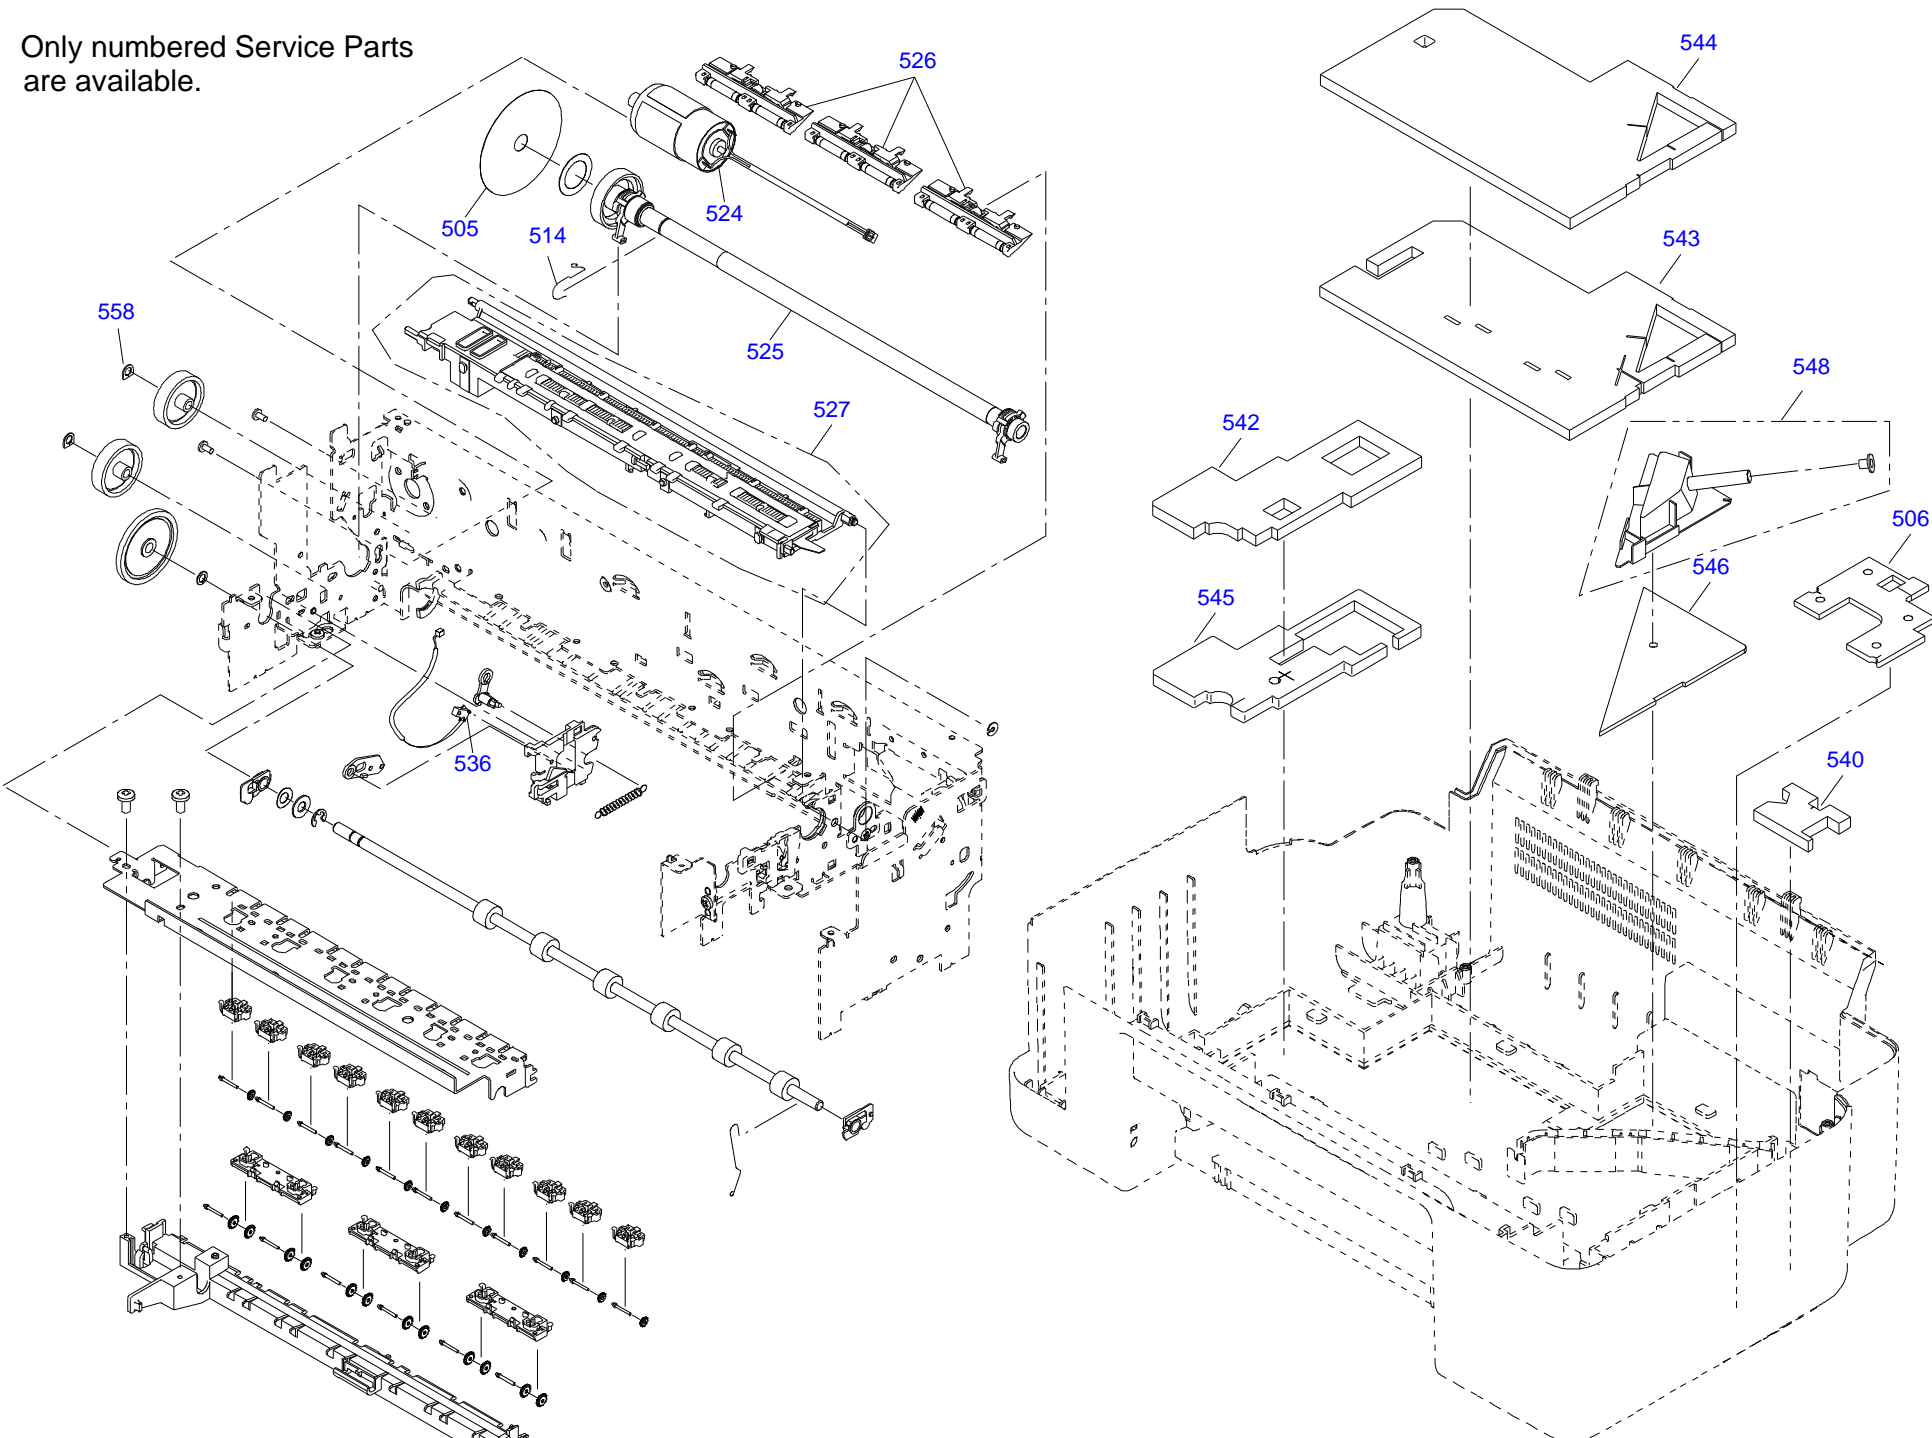

Part Name	Ref No.	Category	Qty	Remark
1471126 INK CART.UNBOXED,BK-SS,PIG'T;H28F,A/A,AS	NON FIG	Accessories	1	
1471127 INK CART.UNBOXED,C-SSS,PIG'T;H28F,A/A,AS	NON FIG	Accessories	1	
1471129 INK CART.UNBOXED,M-SSS,PIG'T;H28F,A/A,AS	NON FIG	Accessories	1	
1471130 INK CART.UNBOXED,Y-SSS,PIG'T;H28F,A/A,AS	NON FIG	Accessories	1	
2106171 POWER CABLE,EDG/EIS	NON FIG	Accessories	1	
2107542 2M PHONE CABLE	NON FIG	Accessories	1	
1421371 COVER ASF ABS 8808	100	Case	1	
1420733 COVER PUMB HIPS	101	Case	1	
1421368 COVER USB HIPS 8808	102	Case	1	
1450580 ASSY CARD SLOT LGT	104	Case	1	
1450577 ASSY PAPER SUPPORT	105	Case	1	
1456565 ASSY SP CASE MIDDLE 8808	106	Case	1	
1420732 ASSY STACKER 8808	108	Case	1	
1450582 FOOT PAD PORON	111	Case	6	
1450581 ASSY CASE LOWER HIPS	113	Case	1	
1450506 ASSY PANEL OPERATION EUR	121	Case	1	
2112964 ASSY SP PANEL BOARD	122	Case	1	
1450501 KEY PANEL MAIN RUBBER	125	Case	1	
1456065 KEY PANEL SUB RUBBER	126	Case	1	
1454397 ASSY FREE STOP HINGE STRONG 8808	809	Case	1	
1421369 GUIDE HINGE ABS 8808	811	Case	1	
1450489 ASSY BOOK COVER(CX6900F)	812	Case	1	
1450494 ASSY SCANNER UNIT	813	Case	1	
1420743 TIMING BELT	815	Case	1	
2119407 ASSY MAIN BOARD FOR FW 1.04	200	Electronic Parts	1	
2106403 FFC CABLE 10PIN 85MM 8808	205	Electronic Parts	1	
2106401 ASSY SP FAX BOARD 8808	206	Electronic Parts	1	
2115792 FFC CABLE 26PIN 40MM 8888	208	Electronic Parts	1	
2107826 ASSY SP POWER SUPPLY 8808(200V)	300	Electronic Parts	1	
2115549 PRINTER MECHANISM(ASP)MAT10-103	500	Mechanism Parts	1	
1430586 COVER,CABLE,HEAD	502	Mechanism Parts	1	
1439690 COVER,CARTRIDGE,ASSY.;IEI	503	Mechanism Parts	1	
1280911 SCALE,PF;B	505	Mechanism Parts	1	
1450589 POROUS INK CAP LOWER	506	Mechanism Parts	1	
1280783 GUIDE,FFC	508	Mechanism Parts	1	
1437293 ASF UNIT	510	Mechanism Parts	1	
1441271 HOLDER,BOARD SUB ASSY.;IEI	512	Mechanism Parts	1	
2111594 BOARD ASSY.,HEAD	513	Mechanism Parts	1	
1261589 GROUNDING SPRING,PF	514	Mechanism Parts	1	
1279687 TORSION SPRING,SHAFT,CR,GUIDE	518	Mechanism Parts	1	
1280780 PRESSING SPRING,SHAFT,CR,GUIDE	519	Mechanism Parts	1	
1279691 SCALE,CR	520	Mechanism Parts	1	
1261564 EXTENSION SPRING,3.289	521	Mechanism Parts	1	
1462964 INK SYSTEM ASSY.,B;IEI	523	Mechanism Parts	1	
2104260 MOTOR,ASSY.,PF	524	Mechanism Parts	1	
1438120 POLLER.PF ASSY.;B	525	Mechanism Parts	1	
1405284 PAPER GUIDE,UPPER ASSY.	526	Mechanism Parts	3	
1453403 PAPER GUIDE,FRONT ASSY.	527	Mechanism Parts	1	
1454837 HOLDER,SHAFT ASSY.;B	528	Mechanism Parts	1	