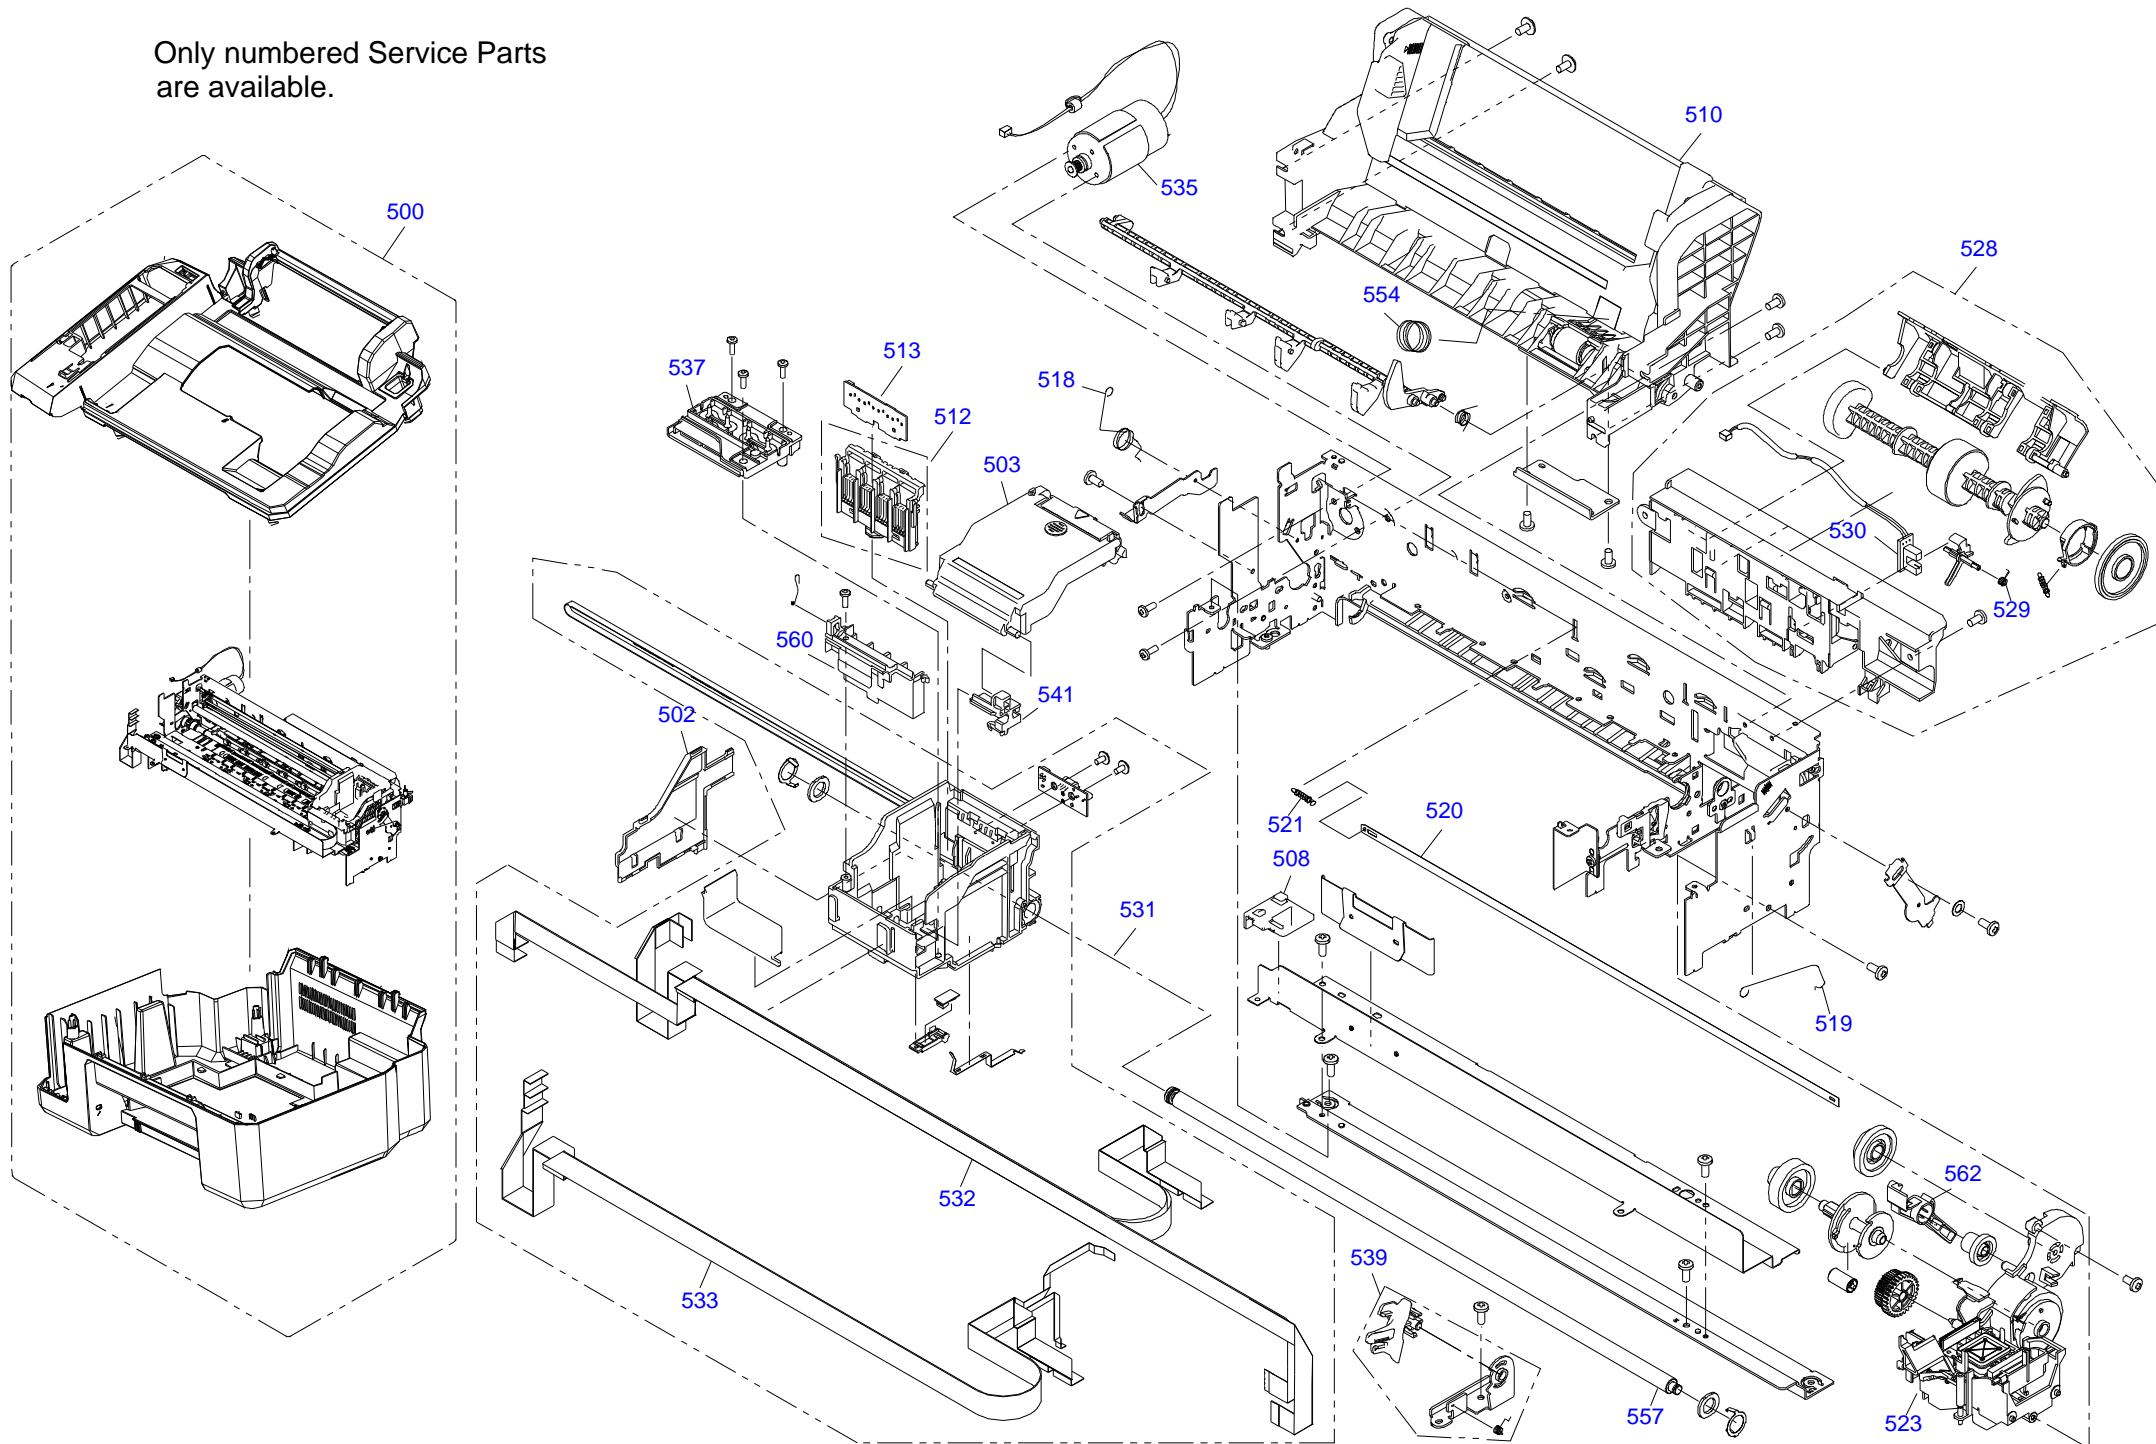

Only numbered Service Parts
are available.