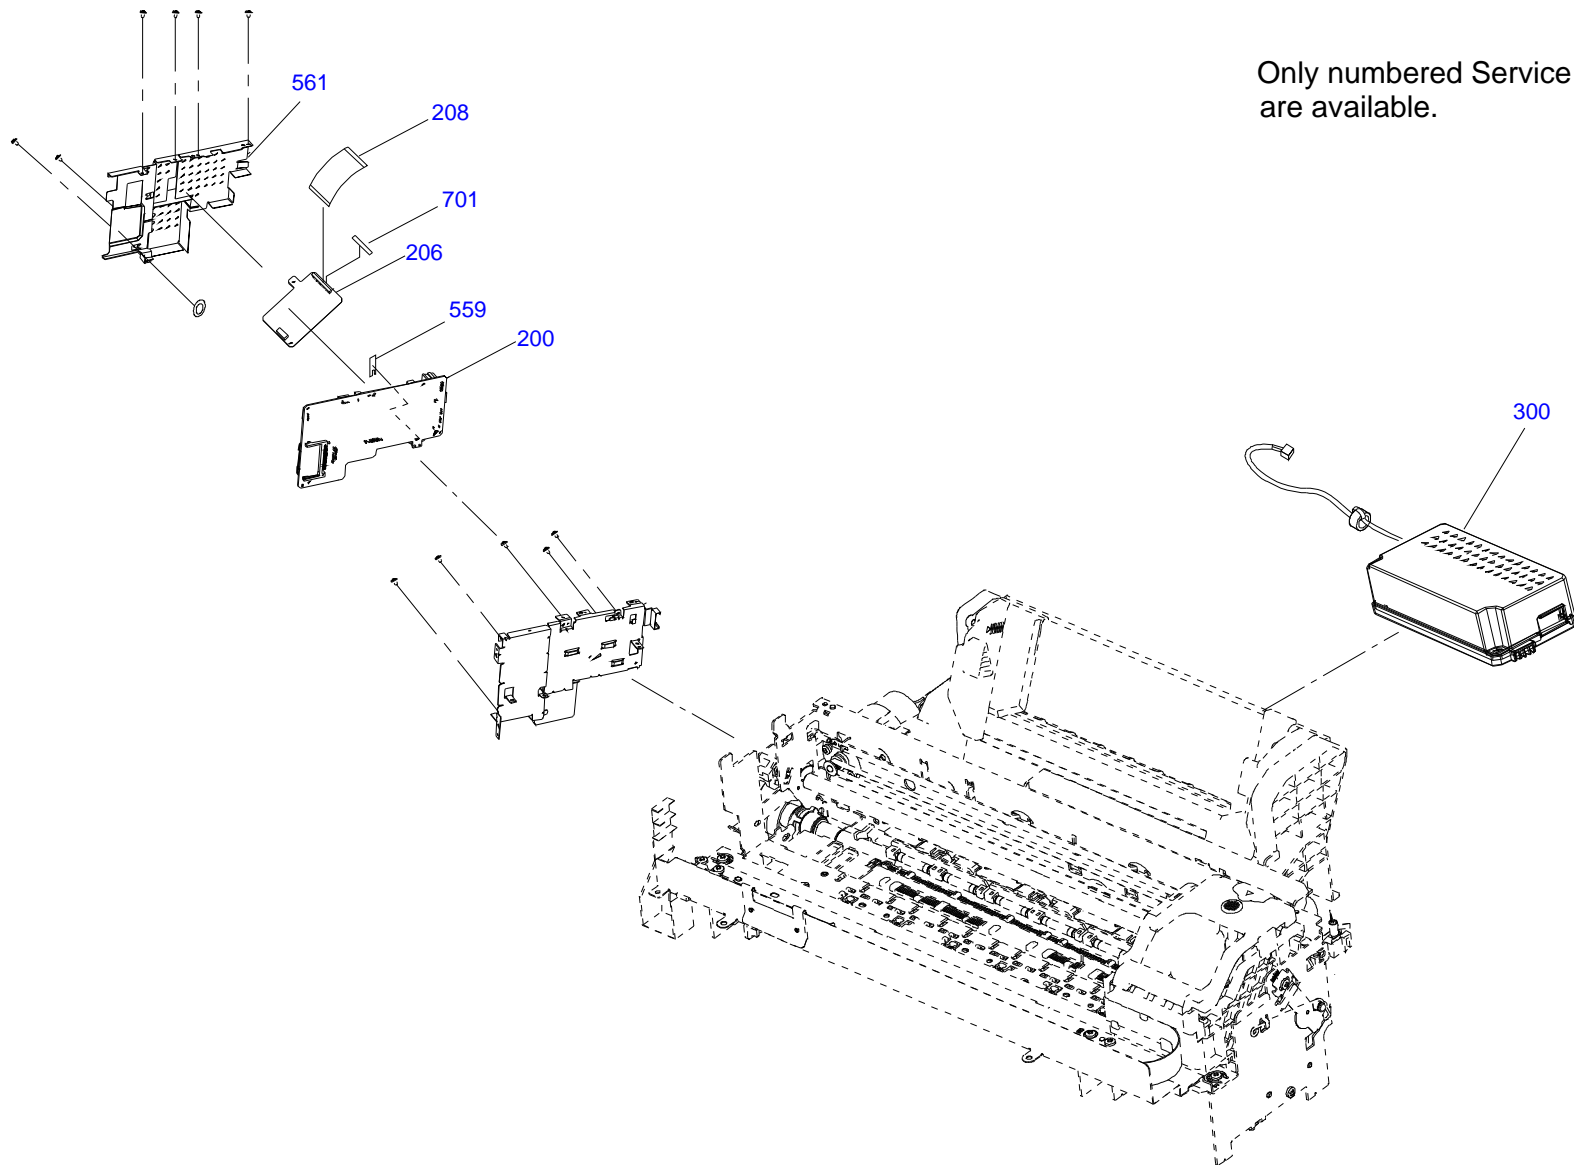

Only numbered Service Parts
are available.