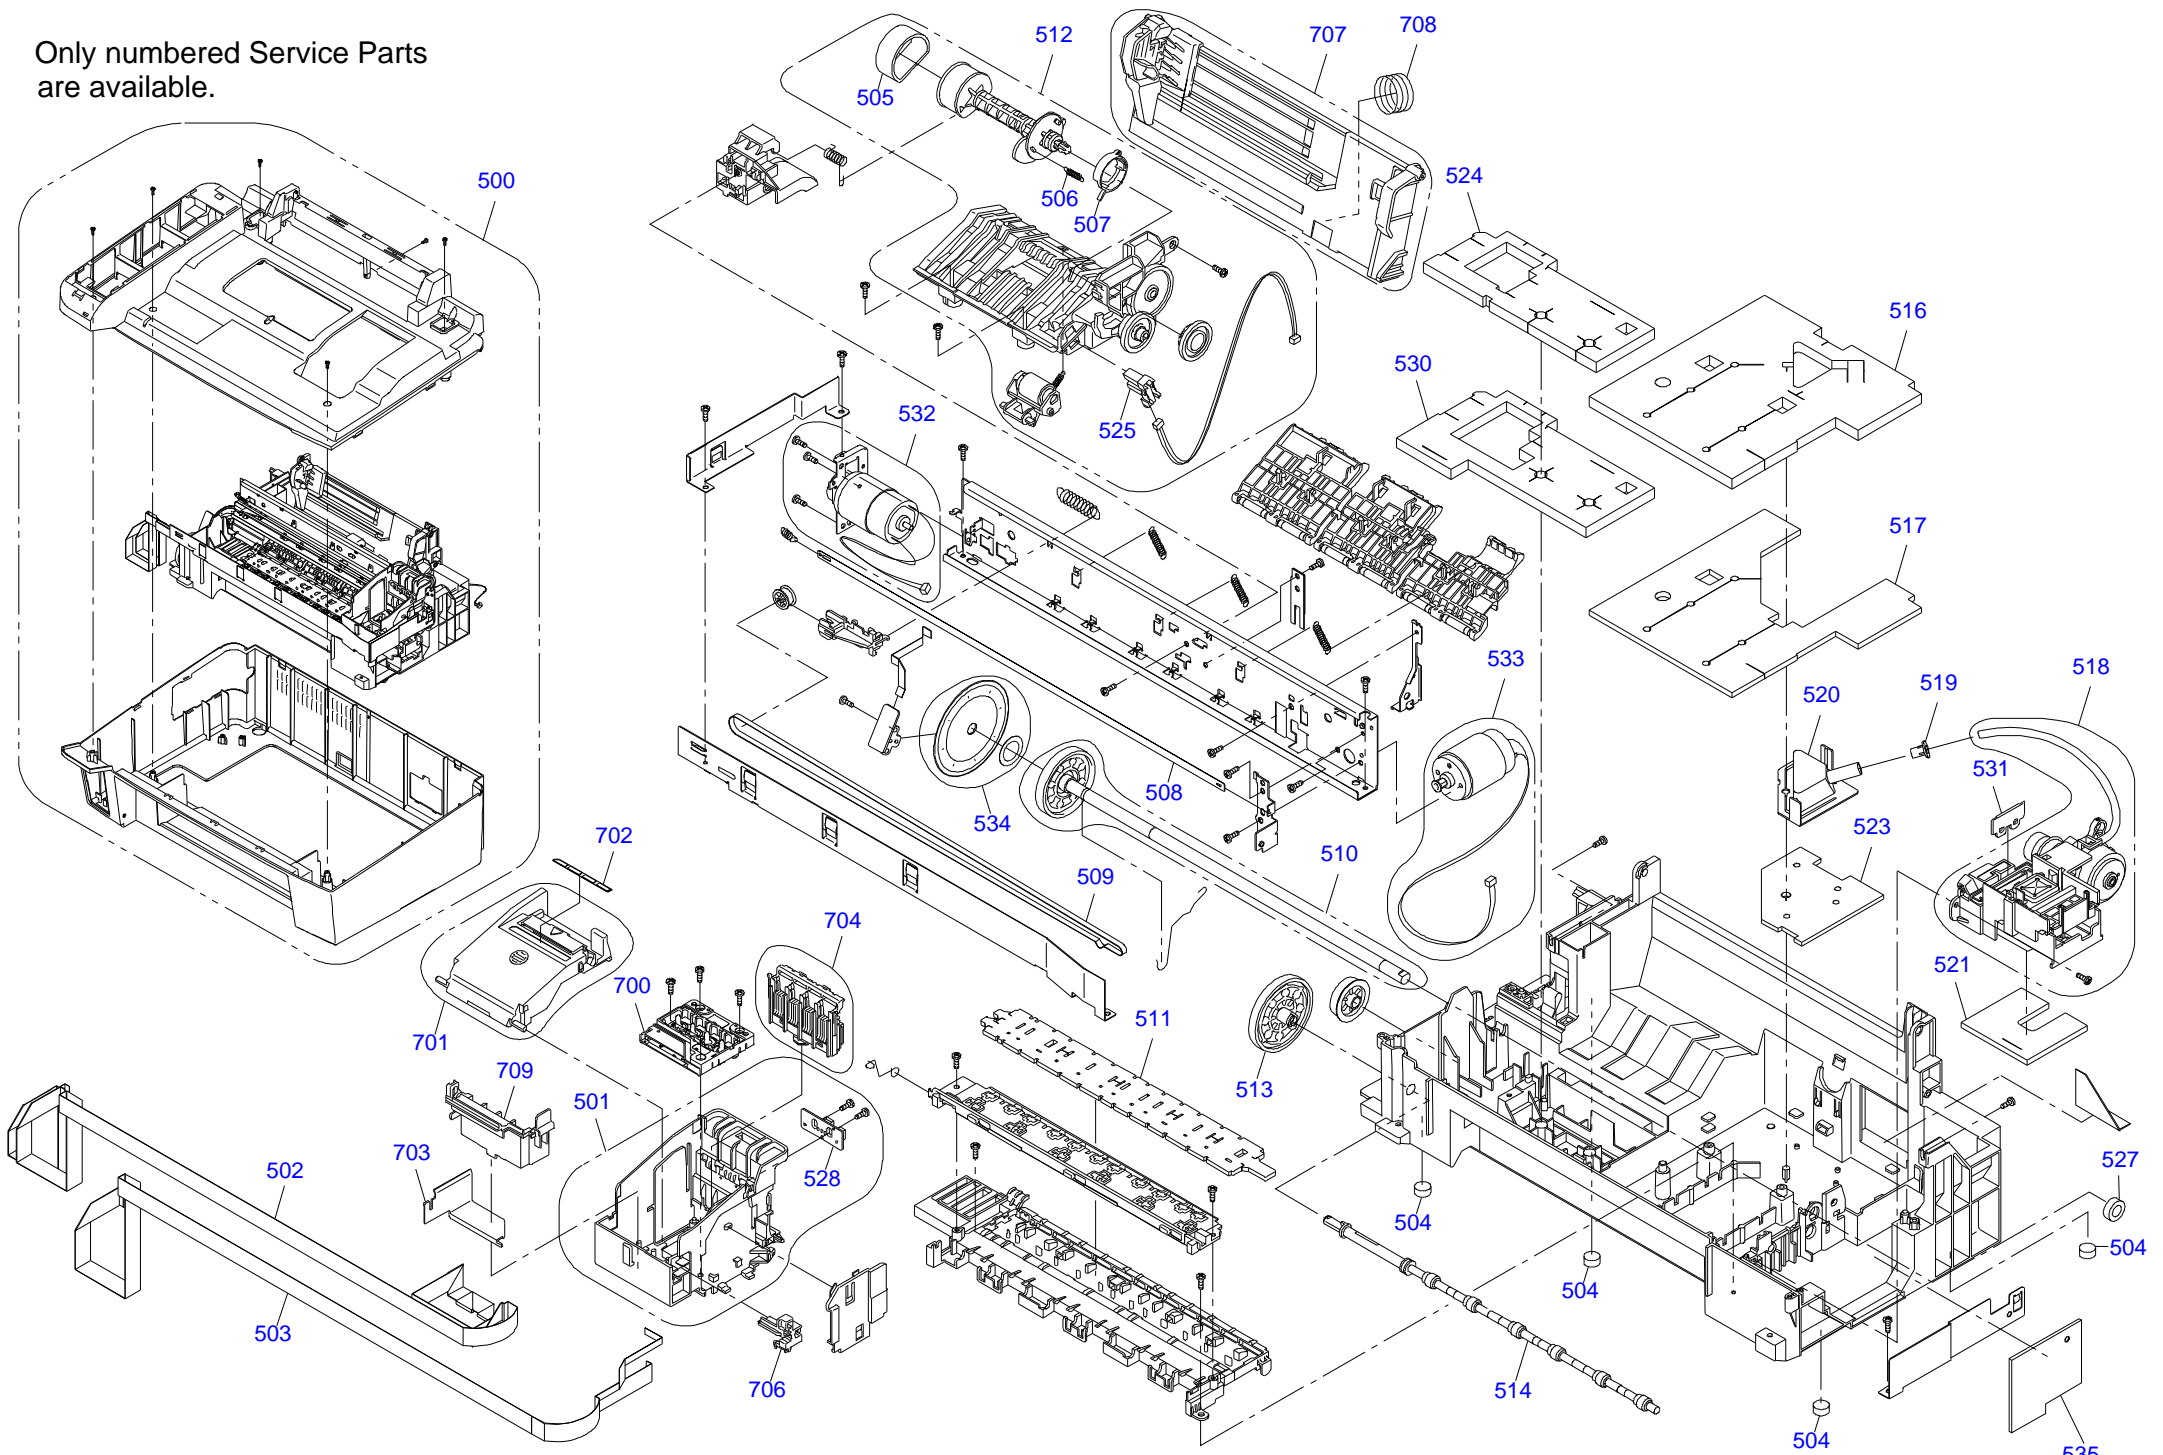

Part Code	Part Name	Ref No.	Category	Qty	Remark
2107706	POWER CABLE	400	Accessories	1	
1471126	INK CART.UNBOXED,BK-SS,PIG'T;H28F,A/A,AS	NON FIG	Accessories	1	
1471127	INK CART.UNBOXED,C-SSS,PIG'T;H28F,A/A,AS	NON FIG	Accessories	1	
1471129	INK CART.UNBOXED,M-SSS,PIG'T;H28F,A/A,AS	NON FIG	Accessories	1	
1471130	INK CART.UNBOXED,Y-SSS,PIG'T;H28F,A/A,AS	NON FIG	Accessories	1	
3102469	SOFTWARE CD,E/R/UK/AR	NON FIG	Accessories	1	
4110296	SETTING UP MANUAL	NON FIG	Accessories	1	
4110300	USER'S GUIDE	NON FIG	Accessories	1	
1466195	PAPER SUPPORT ASSY.;IEI	100	Case	1	
1460734	HOUSING,LOWER	101	Case	1	
1466188	STACKER ASSY.;IEI	102	Case	1	
1460786	HOUSING,UPPER	103	Case	1	
1466190	COVER,CARD,SLOT ASSY.;IEI	104	Case	1	
1460738	COVER,USB	105	Case	1	
1460736	COVER,INKTUBE	106	Case	1	
1467706	HINGE,ASSEMBLY	107	Case	1	
1460787	HOUSING,PANEL	108	Case	1	
1460756	BUTTON,SW,POWER	109	Case	1	
1460788	BUTTON,SW	110	Case	1	
1469284	SHEET,PANEL;E	111	Case	1	
2116337	HARNESS	203	Case	1	
1464551	LABEL,POSITION,CARTRIDGE	702	Case	2	
1461678	HOUSING,FRONT,SC	809	Case	1	
1461669	HINGE	811	Case	1	
2122711	SCANNER UNIT,ASP	813	Case	1	
1466203	COVER,DOCUMENT ASSY.,SC;IEI	816	Case	1	
1461682	COVER,ASF	817	Case	1	
2120892	BOARD ASSY.,MAIN	200	Electronic Parts	1	
2116181	BOARD ASSY.,PANEL	201	Electronic Parts	1	
1460774	GROUNDING PLATE,PANEL	202	Electronic Parts	1	
2122425	PRINTER MECHANISM (ASP)	500	Mechanism Parts	1	
1475097	SUB CR ASSY.;IEI	501	Mechanism Parts	1	
2115990	CABLE,HEAD	502	Mechanism Parts	1	
2115992	CABLE,HEAD;B	503	Mechanism Parts	1	
1217084	FOOT	504	Mechanism Parts	4	
1075955	ROLLER,LD;B	505	Mechanism Parts	1	
1052673	EXTENSION SPRING,0.143	506	Mechanism Parts	1	
1459833	CLUTCH	507	Mechanism Parts	1	
1279691	SCALE,CR	508	Mechanism Parts	1	
1459802	TIMING BELT,CR	509	Mechanism Parts	1	
1466016	ROLLER,PF ASSY.;IEI	510	Mechanism Parts	1	
1476501	POROUS PAD,PAPER GUIDE,FRONT;ASP	511	Mechanism Parts	1	
1491378	ASF UNIT.;B;IEI	512	Mechanism Parts	1	
1459817	SPUR GEAR,51.5	513	Mechanism Parts	1	
1486767	ROLLER,EJECT;B	514	Mechanism Parts	1	
1459869	POROUS PAD,INK EJ,MIDDLE	516	Mechanism Parts	1	
1459874	POROUS PAD,INK EJ,LOWER	517	Mechanism Parts	1	
1466180	INK SYSTEM ASSY.;IEI	518	Mechanism Parts	1	
1459875	STOPPER,TUBE	519	Mechanism Parts	1	