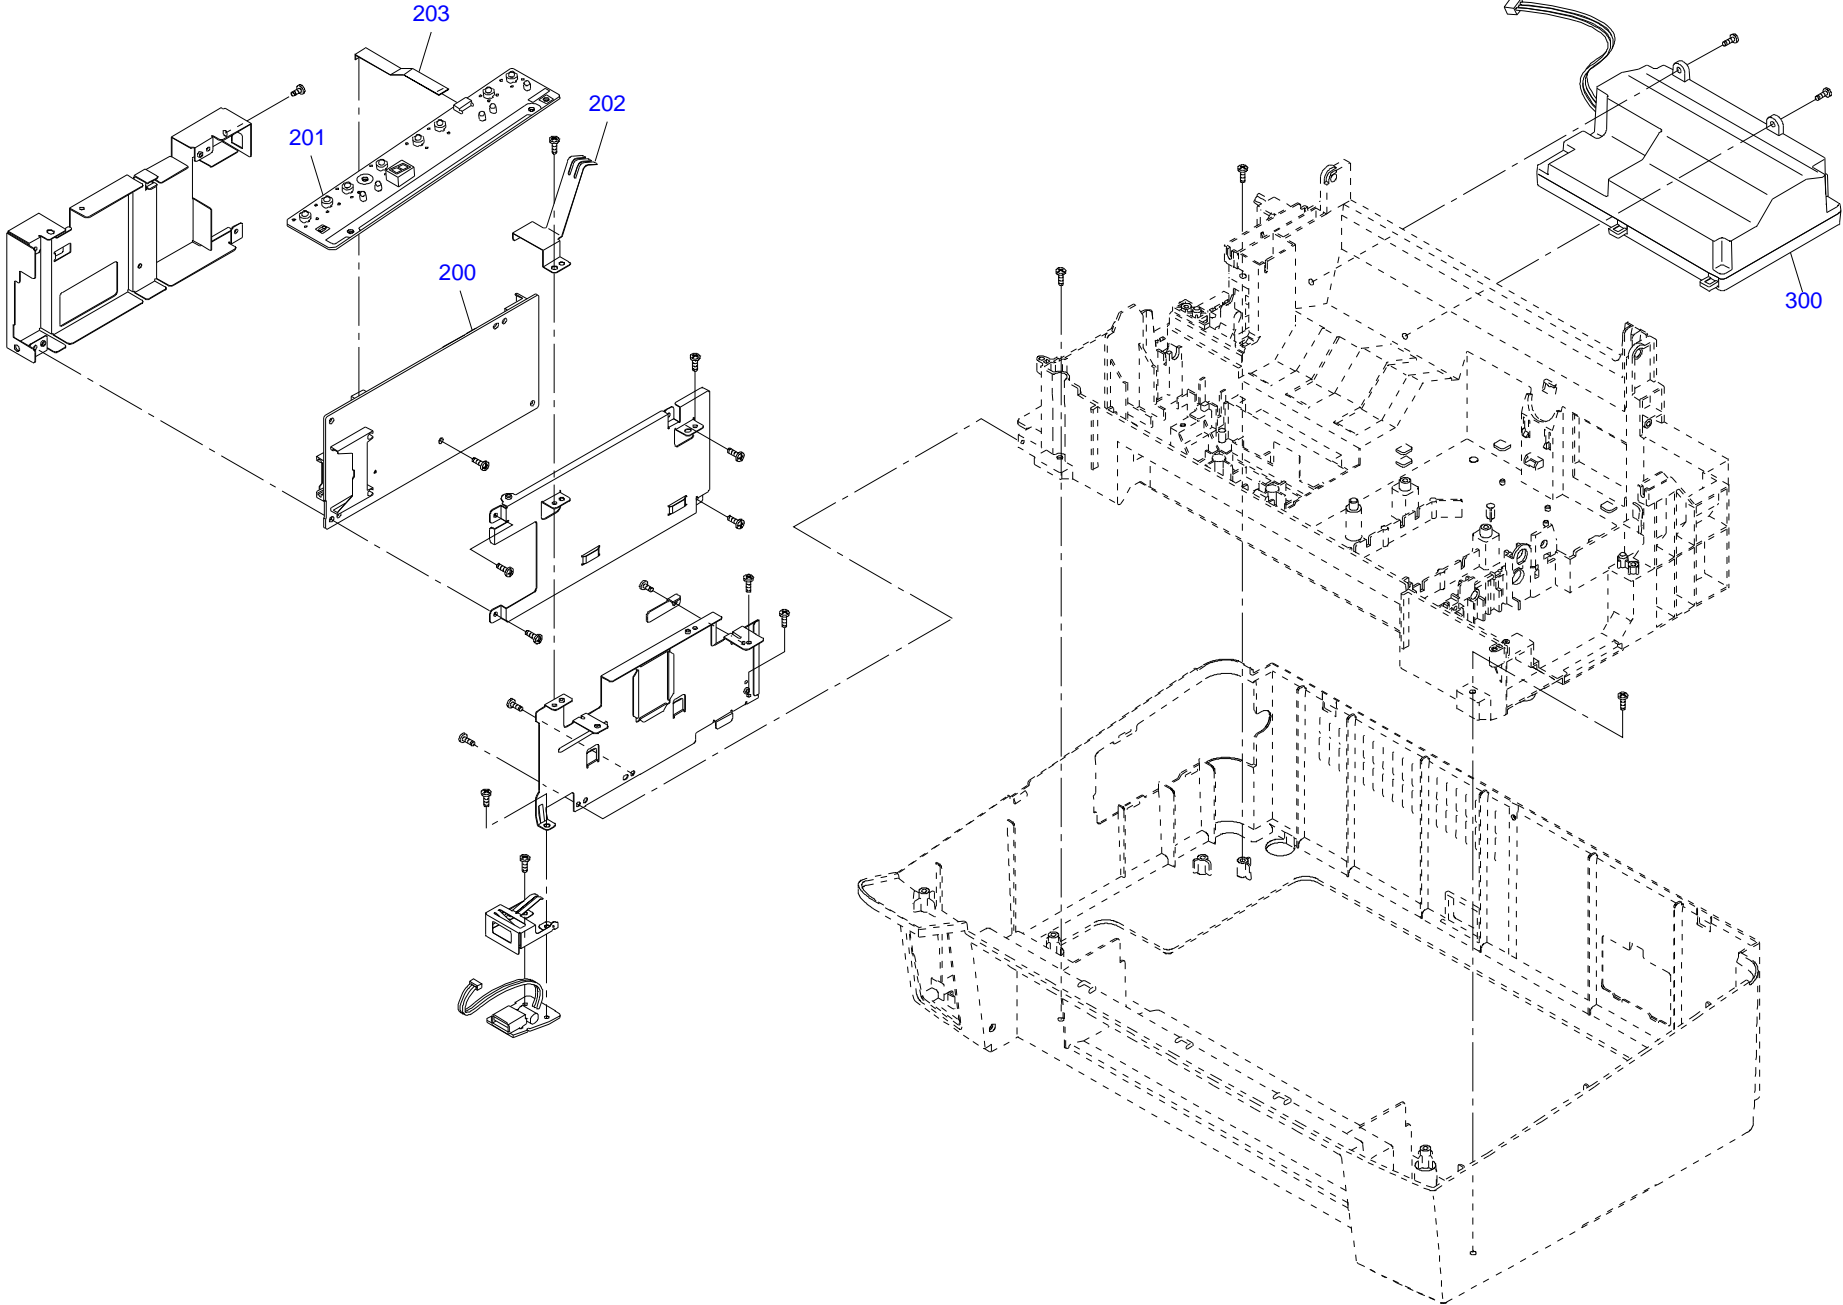

Only numbered Service Parts
are available.