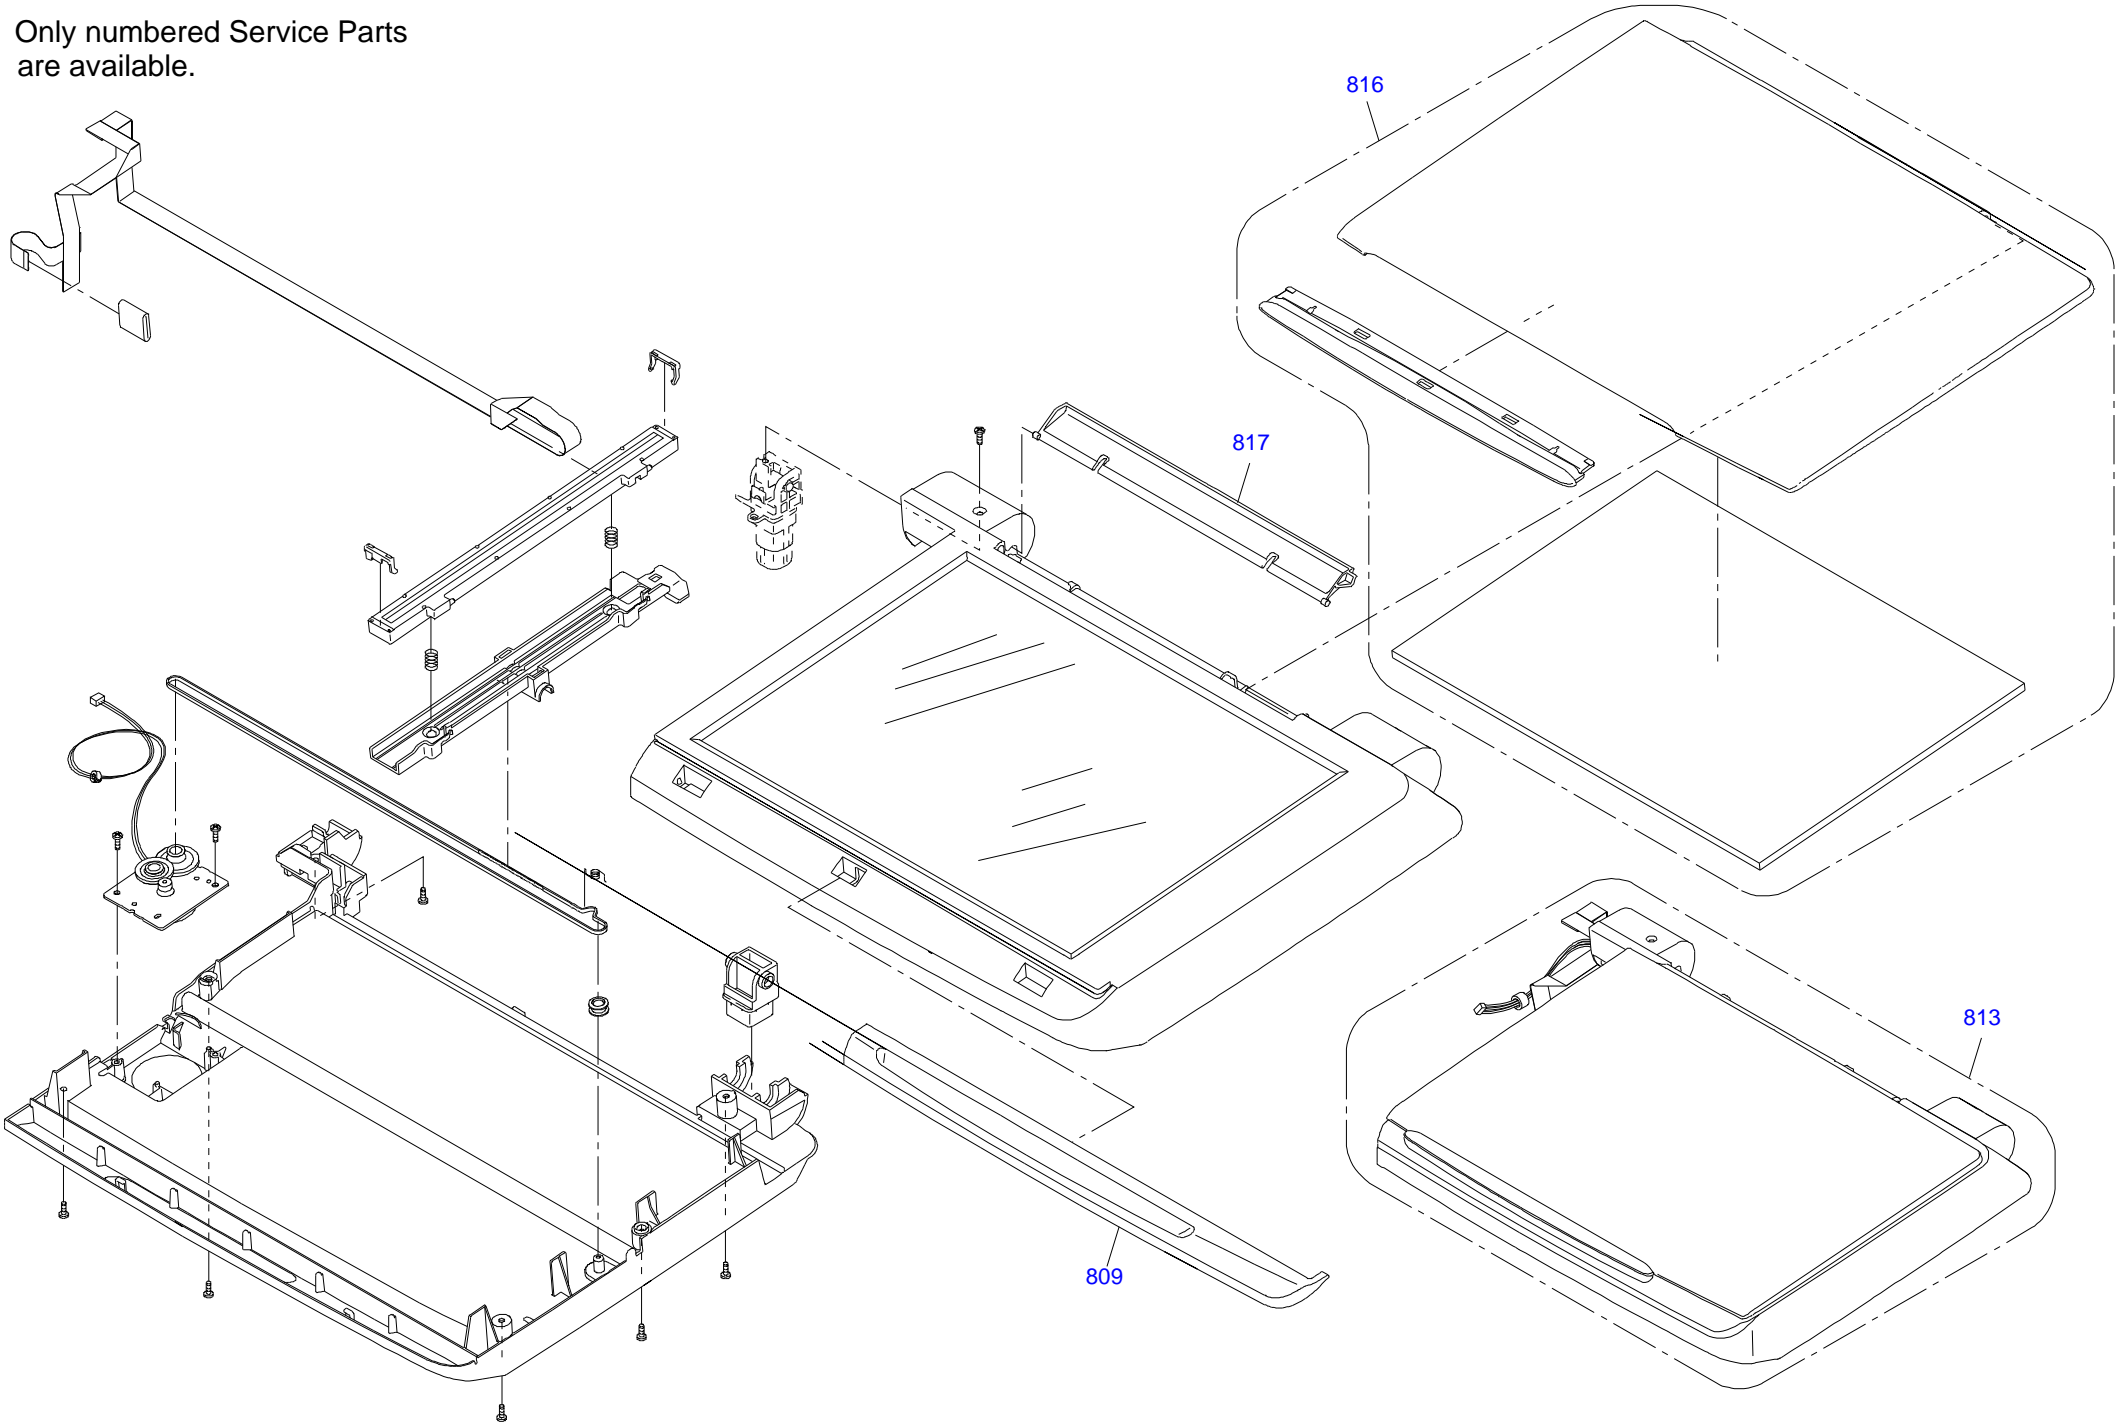

Only numbered Service Parts
are available.