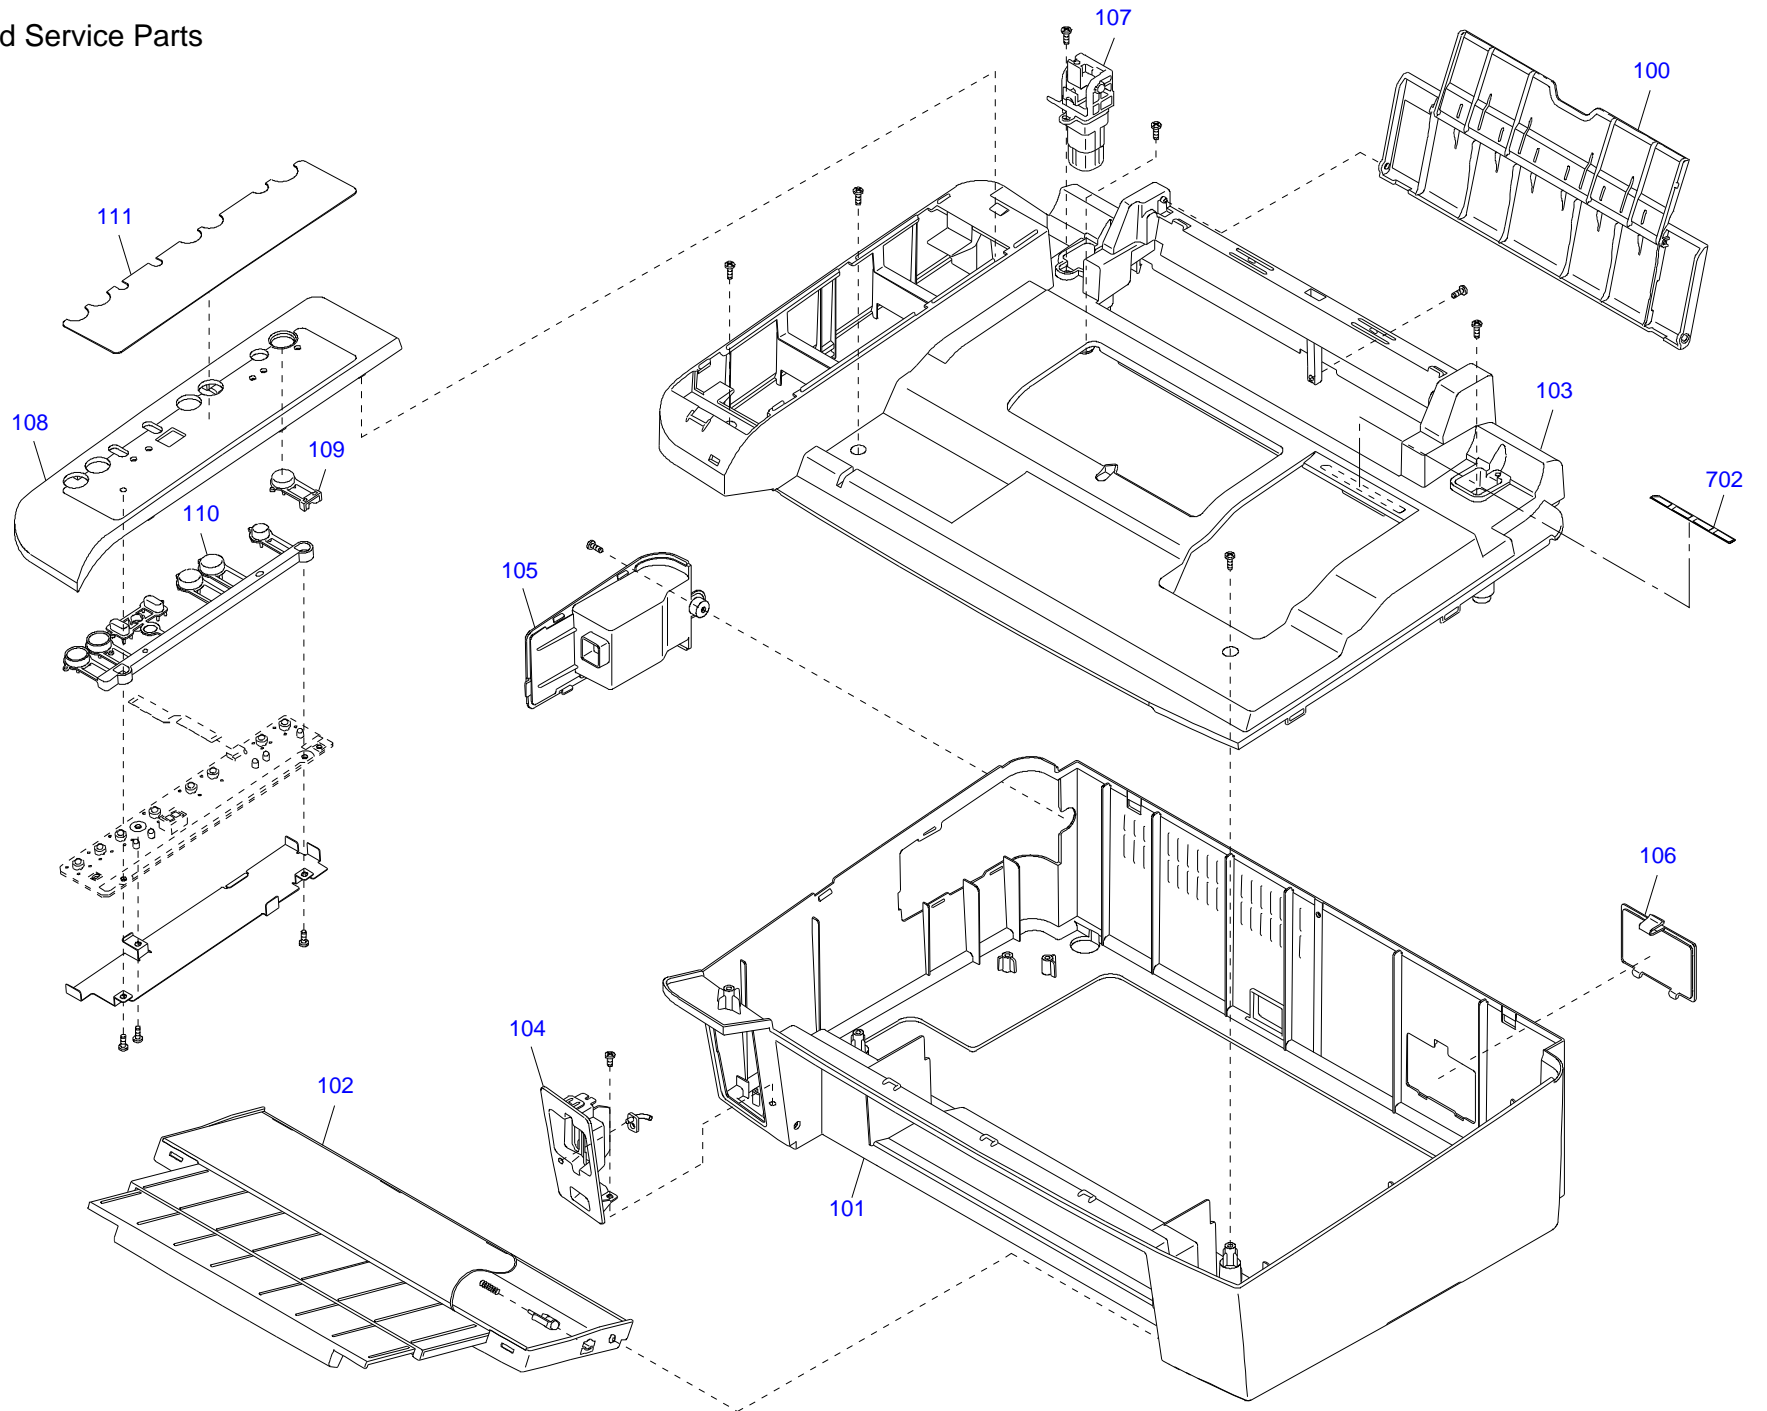

Only numbered Service Parts
are available.