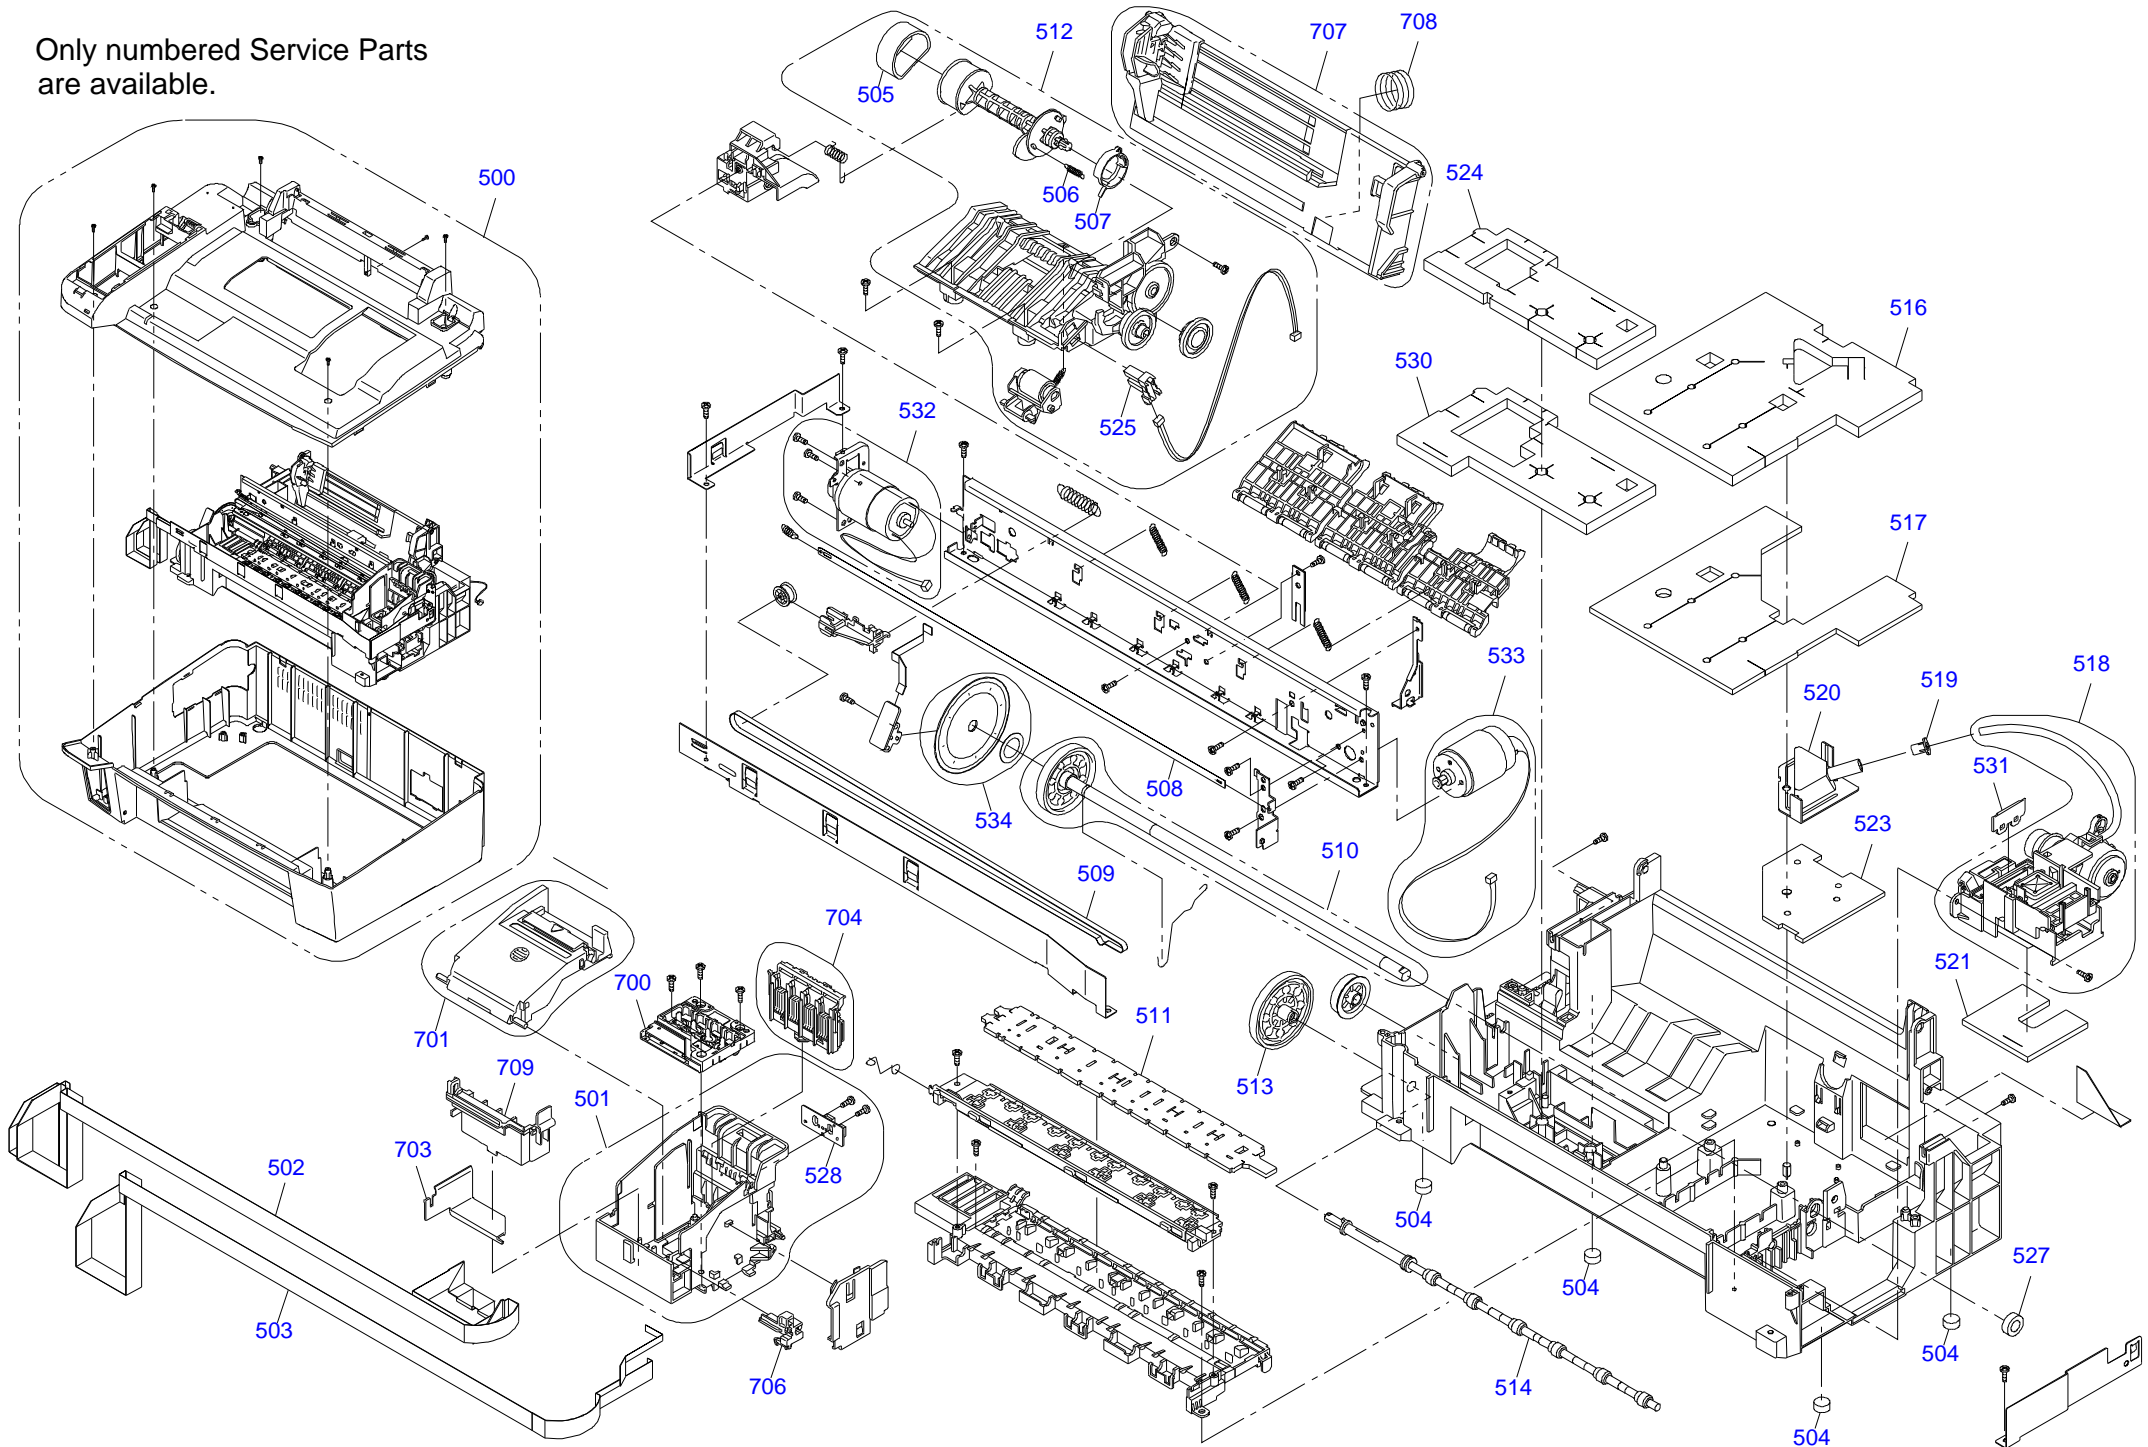

Only numbered Service Parts
are available.

Part Code	Part Name	Ref No.	Category	Qty	Remark
2107706	POWER CABLE	400	Accessories	1	
1471126	INK CART.UNBOXED,BK-SS,PIG'T;H28F,A/A,AS	NON FIG	Accessories	1	
1471127	INK CART.UNBOXED,C-SSS,PIG'T;H28F,A/A,AS	NON FIG	Accessories	1	
1471129	INK CART.UNBOXED,M-SSS,PIG'T;H28F,A/A,AS	NON FIG	Accessories	1	
1471130	INK CART.UNBOXED,Y-SSS,PIG'T;H28F,A/A,AS	NON FIG	Accessories	1	
3102348	SOFTWARE CD,E/R/UK/AR	NON FIG	Accessories	1	
4110296	SETTING UP MANUAL	NON FIG	Accessories	1	
4110595	USER'S GUIDE	NON FIG	Accessories	1	
1466195	PAPER SUPPORT ASSY.;IEI	100	Case	1	
1460734	HOUSING,LOWER	101	Case	1	
1466188	STACKER ASSY.;IEI	102	Case	1	
1460735	HOUSING,UPPER	103	Case	1	
1466190	COVER,CARD,SLOT ASSY.;IEI	104	Case	1	
1460738	COVER,USB	105	Case	1	
1460736	COVER,INKTUBE	106	Case	1	
1467706	HINGE,ASSEMBLY	107	Case	1	
1469289	SHEET,PANEL;E	108	Case	1	
1460743	HOUSING,PANEL	109	Case	1	
2116336	HARNESS	110	Case	1	
1466191	LCD ASSY.;IEI	111	Case	1	
1460756	BUTTON,SW,POWER	112	Case	1	
1460749	BUTTON,SW,PANEL	113	Case	1	
1460761	BUTTON,SW,MODE	114	Case	1	
1460762	BUTTON,SW,START	115	Case	1	
1460759	BUTTON,SW,OK	116	Case	1	
1460763	BUTTON,SW,STOP	117	Case	1	
2116335	HARNESS	203	Case	1	
1464551	LABEL,POSITION,CARTRIDGE	702	Case	1	
1461678	HOUSING,FRONT,SC	809	Case	1	
1461669	HINGE	811	Case	1	
2122711	SCANNER UNIT,ASP	813	Case	1	
1466203	COVER,DOCUMENT ASSY.,SC;IEI	816	Case	1	
1461682	COVER,ASF	817	Case	1	
2120893	BOARD ASSY.,MAIN	200	Electronic Parts	1	
2116183	BOARD ASSY.,PANEL	201	Electronic Parts	1	
1460774	GROUNDING PLATE,PANEL	202	Electronic Parts	1	
2122432	PRINTER MECHANISM(ASP)	500	Mechanism Parts	1	
1475097	SUB CR ASSY.;IEI	501	Mechanism Parts	1	
2115990	CABLE,HEAD	502	Mechanism Parts	1	
2115992	CABLE,HEAD;B	503	Mechanism Parts	1	
1217084	FOOT	504	Mechanism Parts	4	
1075955	ROLLER,LD;B	505	Mechanism Parts	1	
1052673	EXTENSION SPRING,0.143	506	Mechanism Parts	1	
1459833	CLUTCH	507	Mechanism Parts	1	
1279691	SCALE,CR	508	Mechanism Parts	1	
1459802	TIMING BELT,CR	509	Mechanism Parts	1	
1466016	ROLLER,PF ASSY.;IEI	510	Mechanism Parts	1	
1476501	POROUS PAD,PAPER GUIDE,FRONT;ASP	511	Mechanism Parts	1	
1491378	ASF UNIT.;B;IEI	512	Mechanism Parts	1	