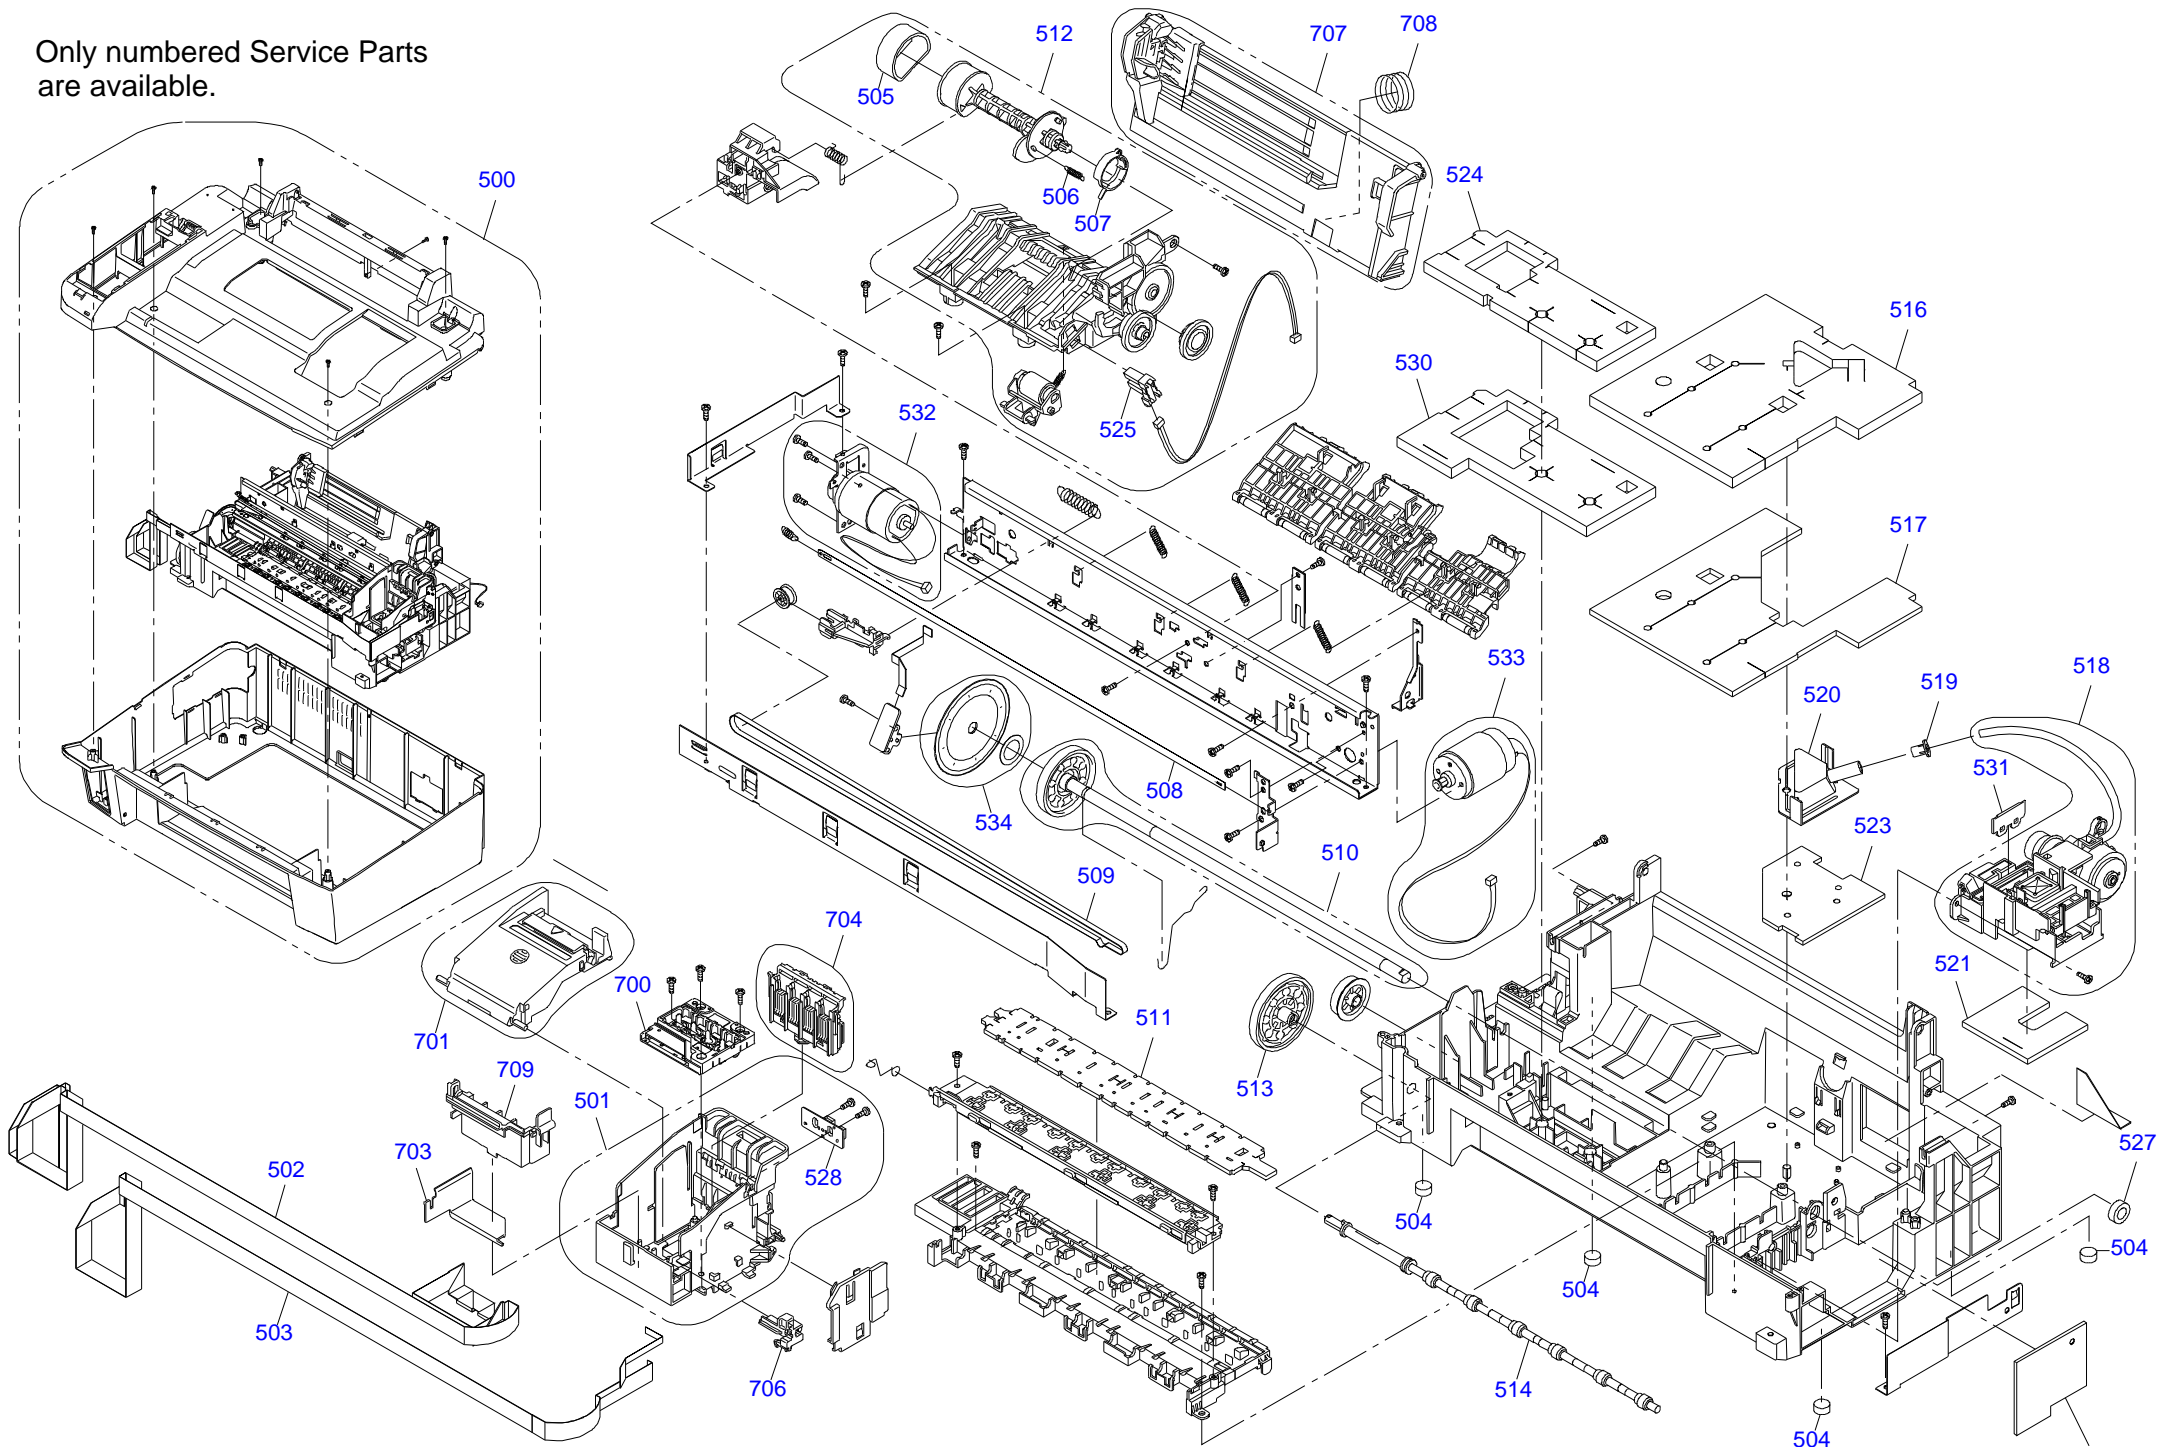

Only numbered Service Parts
are available.

Part Code	Part Name	Ref No.	Category	Qty	Remark
2107706	POWER CABLE	400	Accessories	1	
1471126	INK CART.UNBOXED,BK-SS,PIG'T;H28F,A/A,AS	NON FIG	Accessories	1	
1471127	INK CART.UNBOXED,C-SSS,PIG'T;H28F,A/A,AS	NON FIG	Accessories	1	
1471129	INK CART.UNBOXED,M-SSS,PIG'T;H28F,A/A,AS	NON FIG	Accessories	1	
1471130	INK CART.UNBOXED,Y-SSS,PIG'T;H28F,A/A,AS	NON FIG	Accessories	1	
3102348	SOFTWARE CD,E/R/UK/AR	NON FIG	Accessories	1	
4110296	SETTING UP MANUAL	NON FIG	Accessories	1	
4110595	USER'S GUIDE	NON FIG	Accessories	1	
1466195	PAPER SUPPORT ASSY.;IEI	100	Case	1	
1460734	HOUSING,LOWER	101	Case	1	
1466188	STACKER ASSY.;IEI	102	Case	1	
1460735	HOUSING,UPPER	103	Case	1	
1466190	COVER,CARD,SLOT ASSY.;IEI	104	Case	1	
1460738	COVER,USB	105	Case	1	
1460736	COVER,INKTUBE	106	Case	1	
1467706	HINGE,ASSEMBLY	107	Case	1	
1469289	SHEET,PANEL;E	108	Case	1	
1460743	HOUSING,PANEL	109	Case	1	
2116336	HARNESS	110	Case	1	
1466191	LCD ASSY.;IEI	111	Case	1	
1460756	BUTTON,SW,POWER	112	Case	1	
1460749	BUTTON,SW,PANEL	113	Case	1	
1460761	BUTTON,SW,MODE	114	Case	1	
1460762	BUTTON,SW,START	115	Case	1	
1460759	BUTTON,SW,OK	116	Case	1	
1460763	BUTTON,SW,STOP	117	Case	1	
2116335	HARNESS	203	Case	1	
1464551	LABEL,POSITION,CARTRIDGE	702	Case	1	
1461678	HOUSING,FRONT,SC	809	Case	1	
1461669	HINGE	811	Case	1	
2122711	SCANNER UNIT,ASP	813	Case	1	
1466203	COVER,DOCUMENT ASSY.,SC;IEI	816	Case	1	
1461682	COVER,ASF	817	Case	1	
2120893	BOARD ASSY.,MAIN	200	Electronic Parts	1	
2116183	BOARD ASSY.,PANEL	201	Electronic Parts	1	
1460774	GROUNDING PLATE,PANEL	202	Electronic Parts	1	
2122432	PRINTER MECHANISM(ASP)	500	Mechanism Parts	1	
1475097	SUB CR ASSY.;IEI	501	Mechanism Parts	1	
2115990	CABLE,HEAD	502	Mechanism Parts	1	
2115992	CABLE,HEAD;B	503	Mechanism Parts	1	
1217084	FOOT	504	Mechanism Parts	4	
1075955	ROLLER,LD;B	505	Mechanism Parts	1	
1052673	EXTENSION SPRING,0.143	506	Mechanism Parts	1	
1459833	CLUTCH	507	Mechanism Parts	1	
1279691	SCALE,CR	508	Mechanism Parts	1	
1459802	TIMING BELT,CR	509	Mechanism Parts	1	
1466016	ROLLER,PF ASSY.;IEI	510	Mechanism Parts	1	
1476501	POROUS PAD,PAPER GUIDE,FRONT;ASP	511	Mechanism Parts	1	
1491378	ASF UNIT.;B;IEI	512	Mechanism Parts	1	