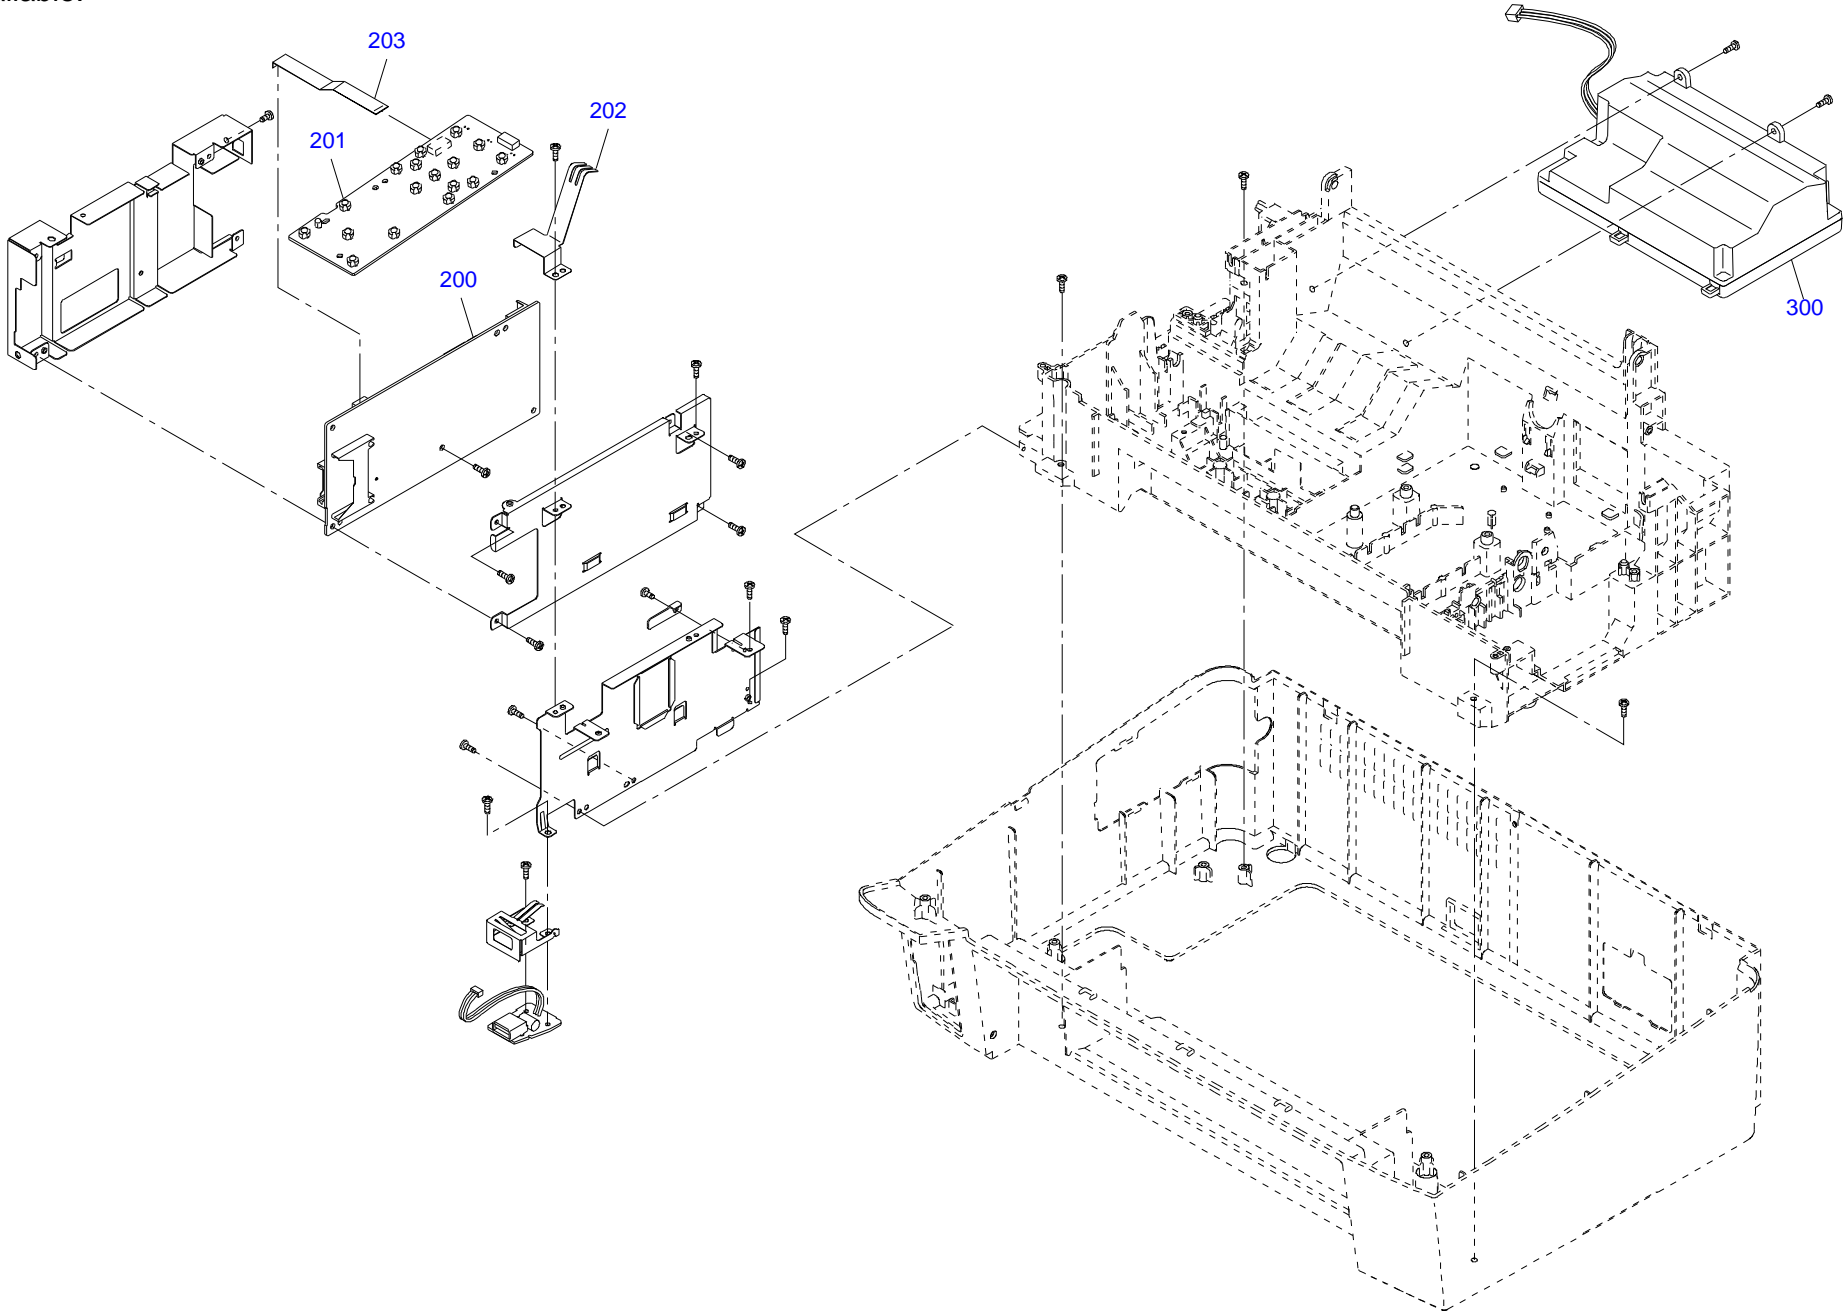

Only numbered Service Parts
are available.