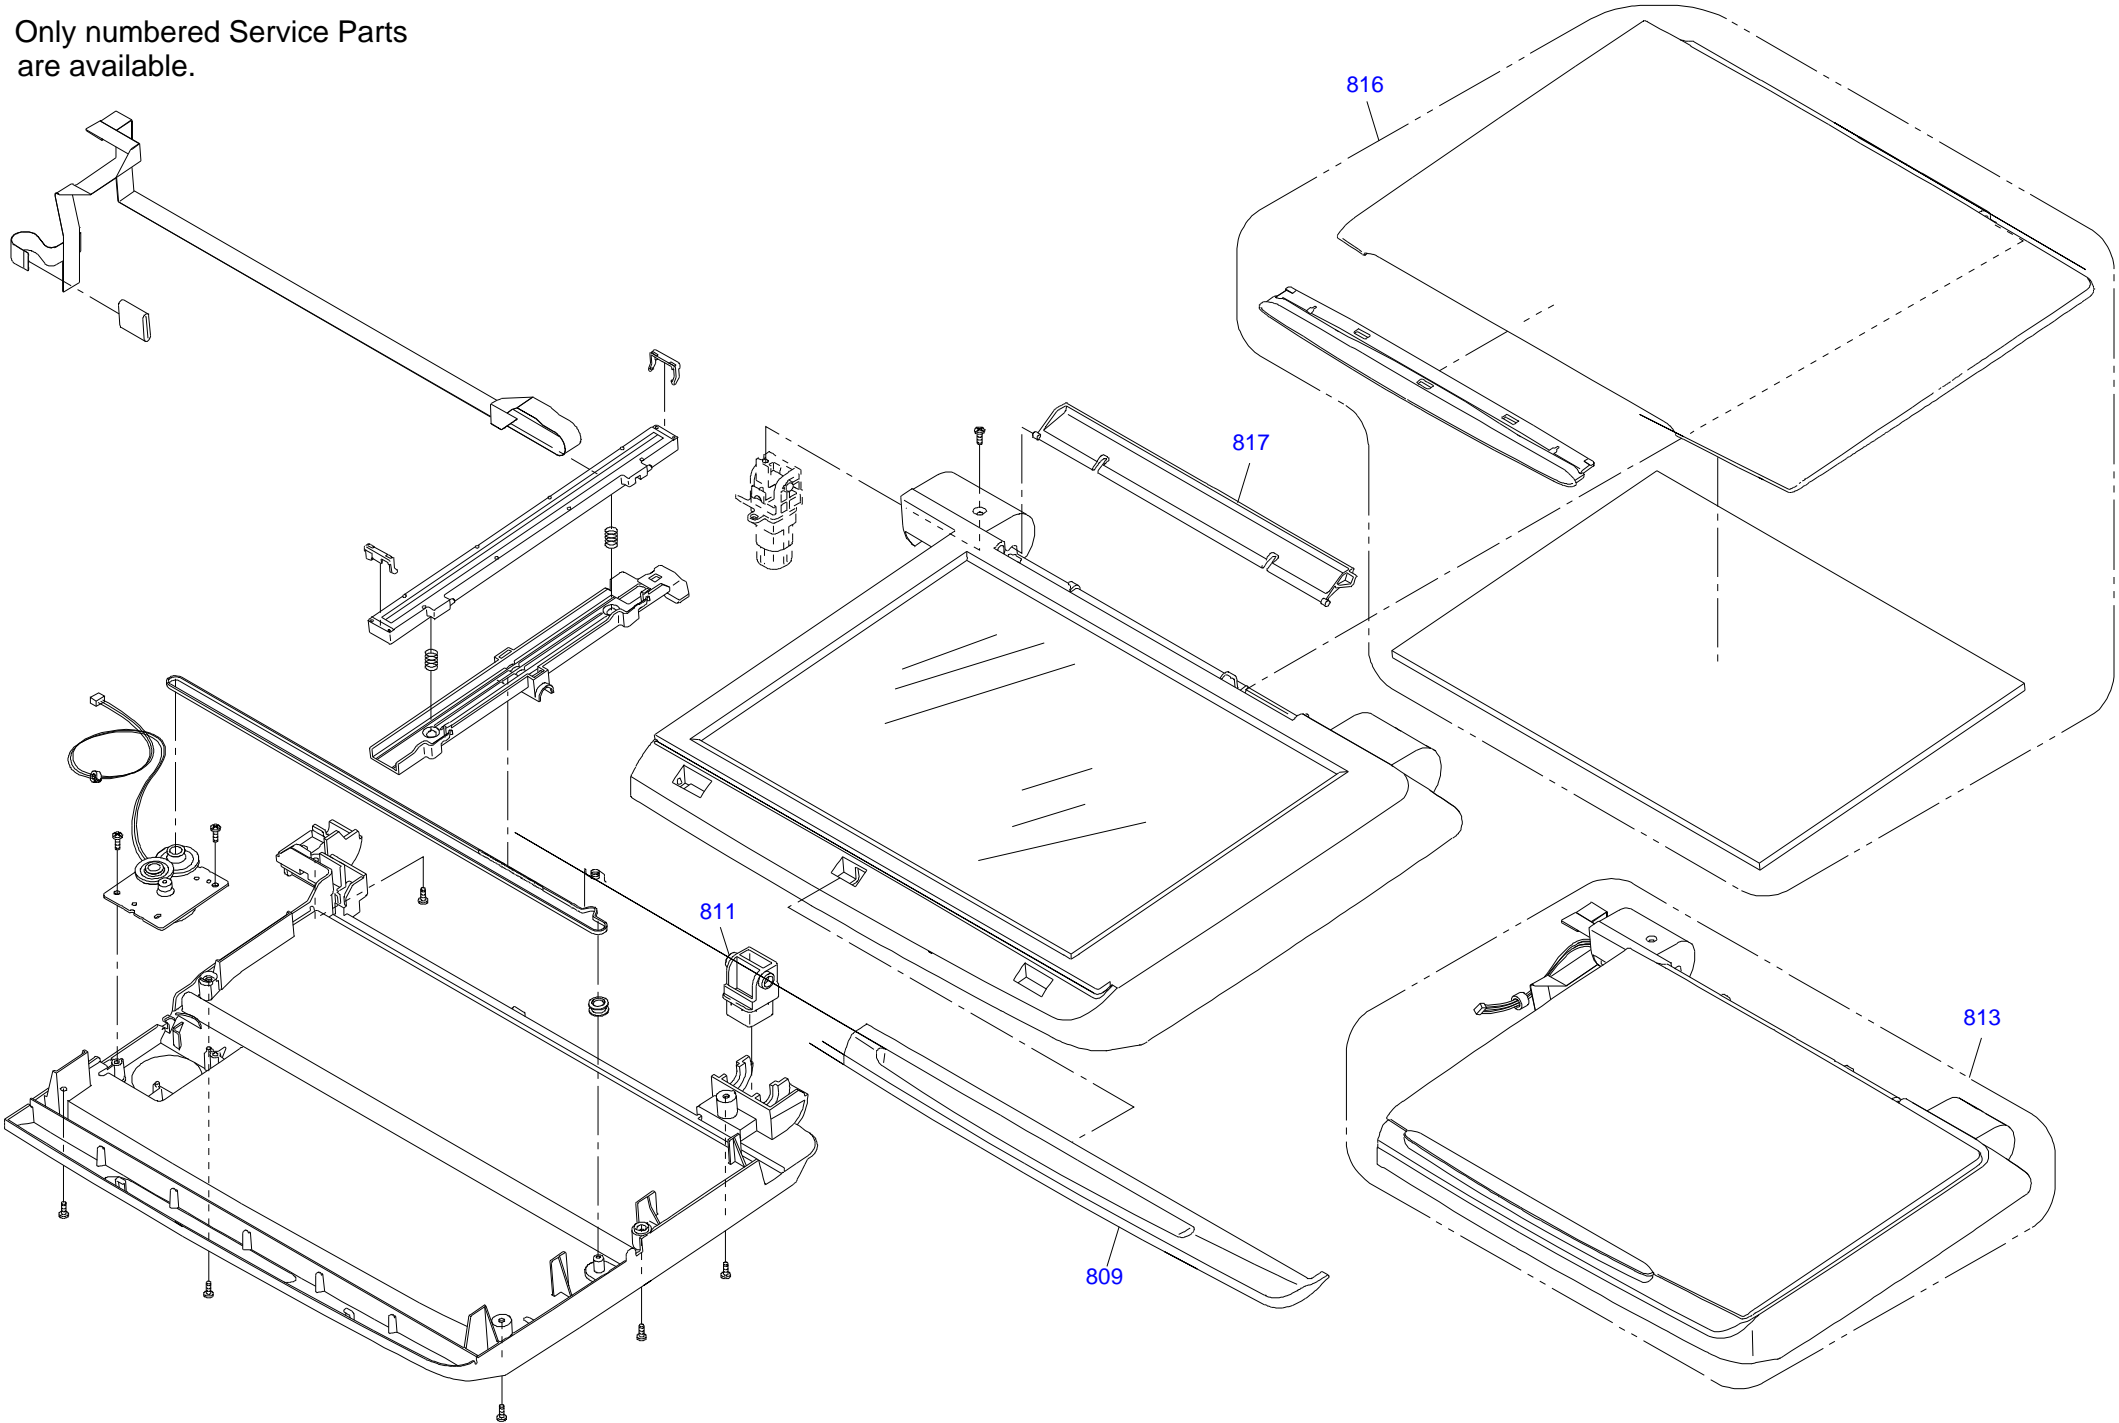

Only numbered Service Parts
are available.