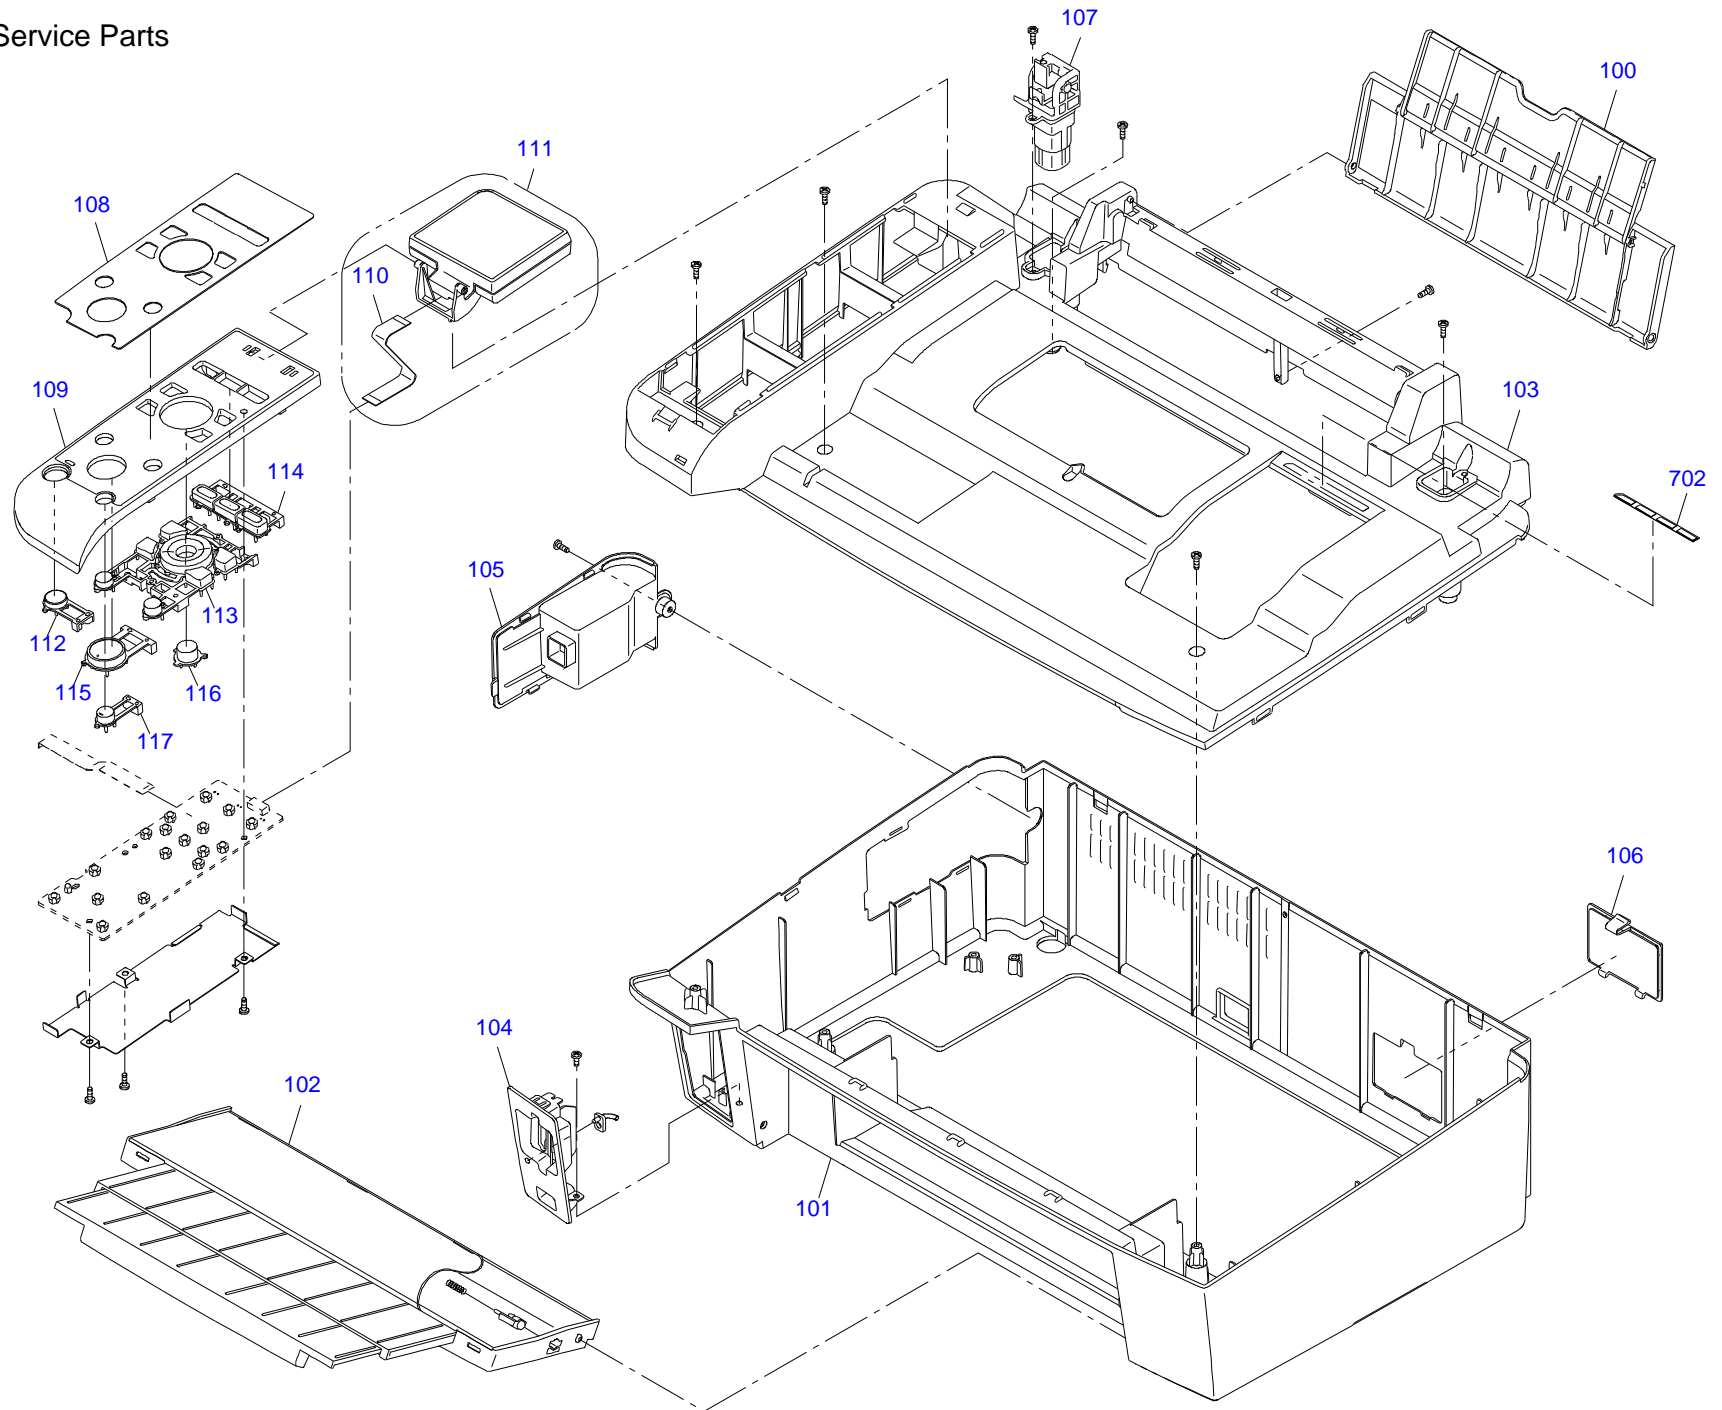

Only numbered Service Parts
are available.