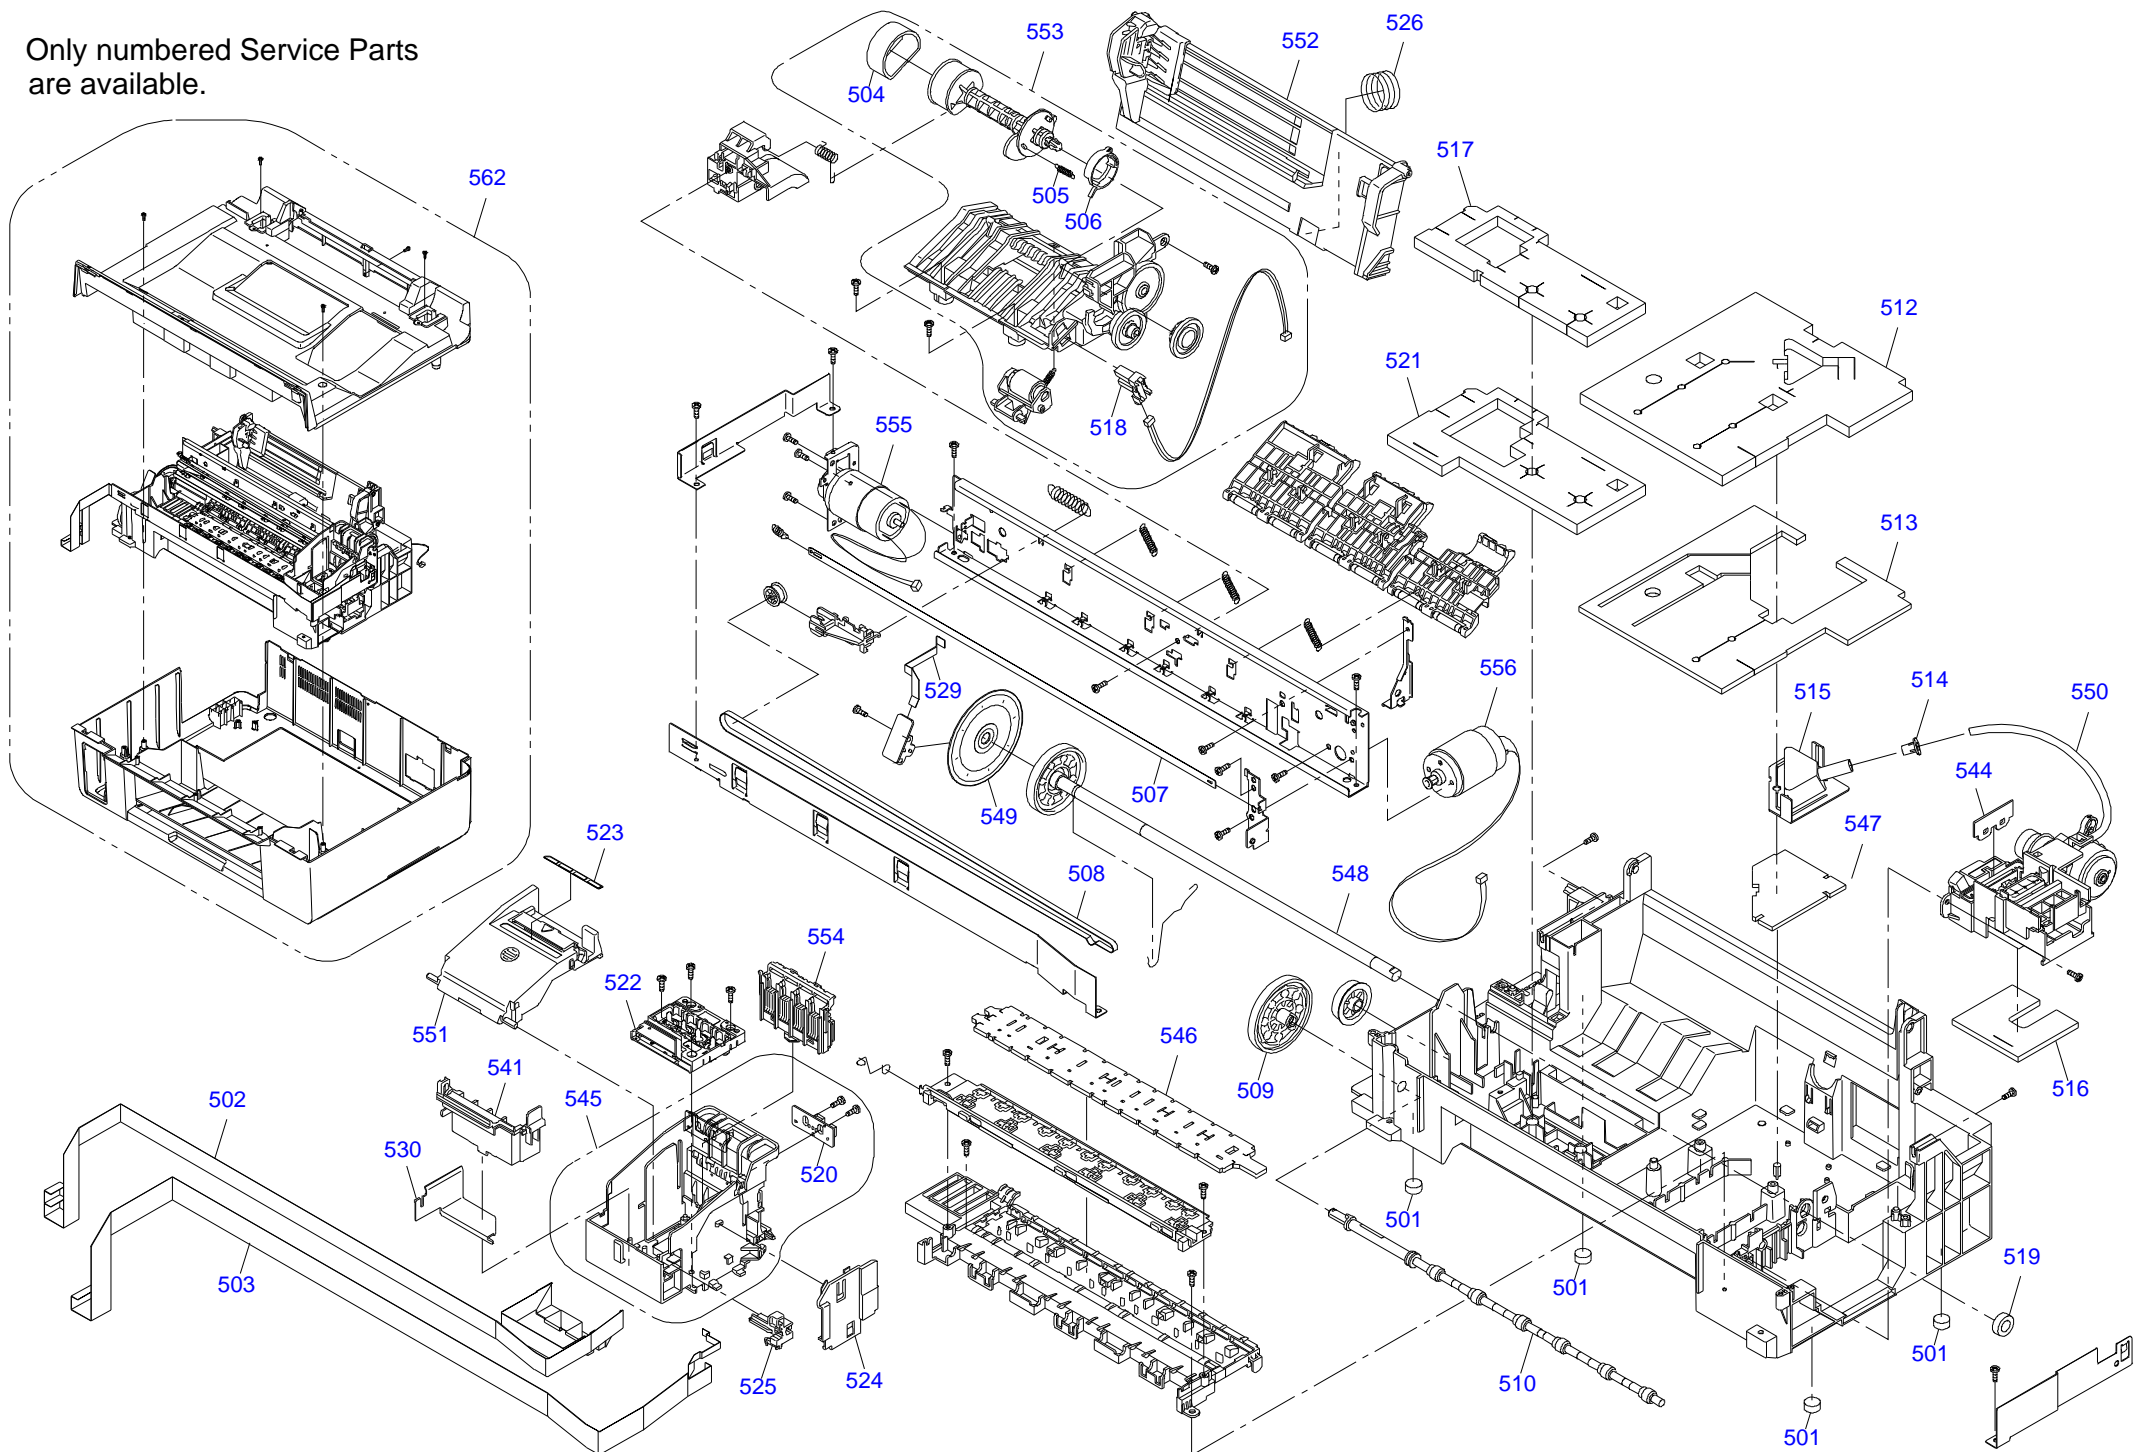

Only numbered Service Parts are available.