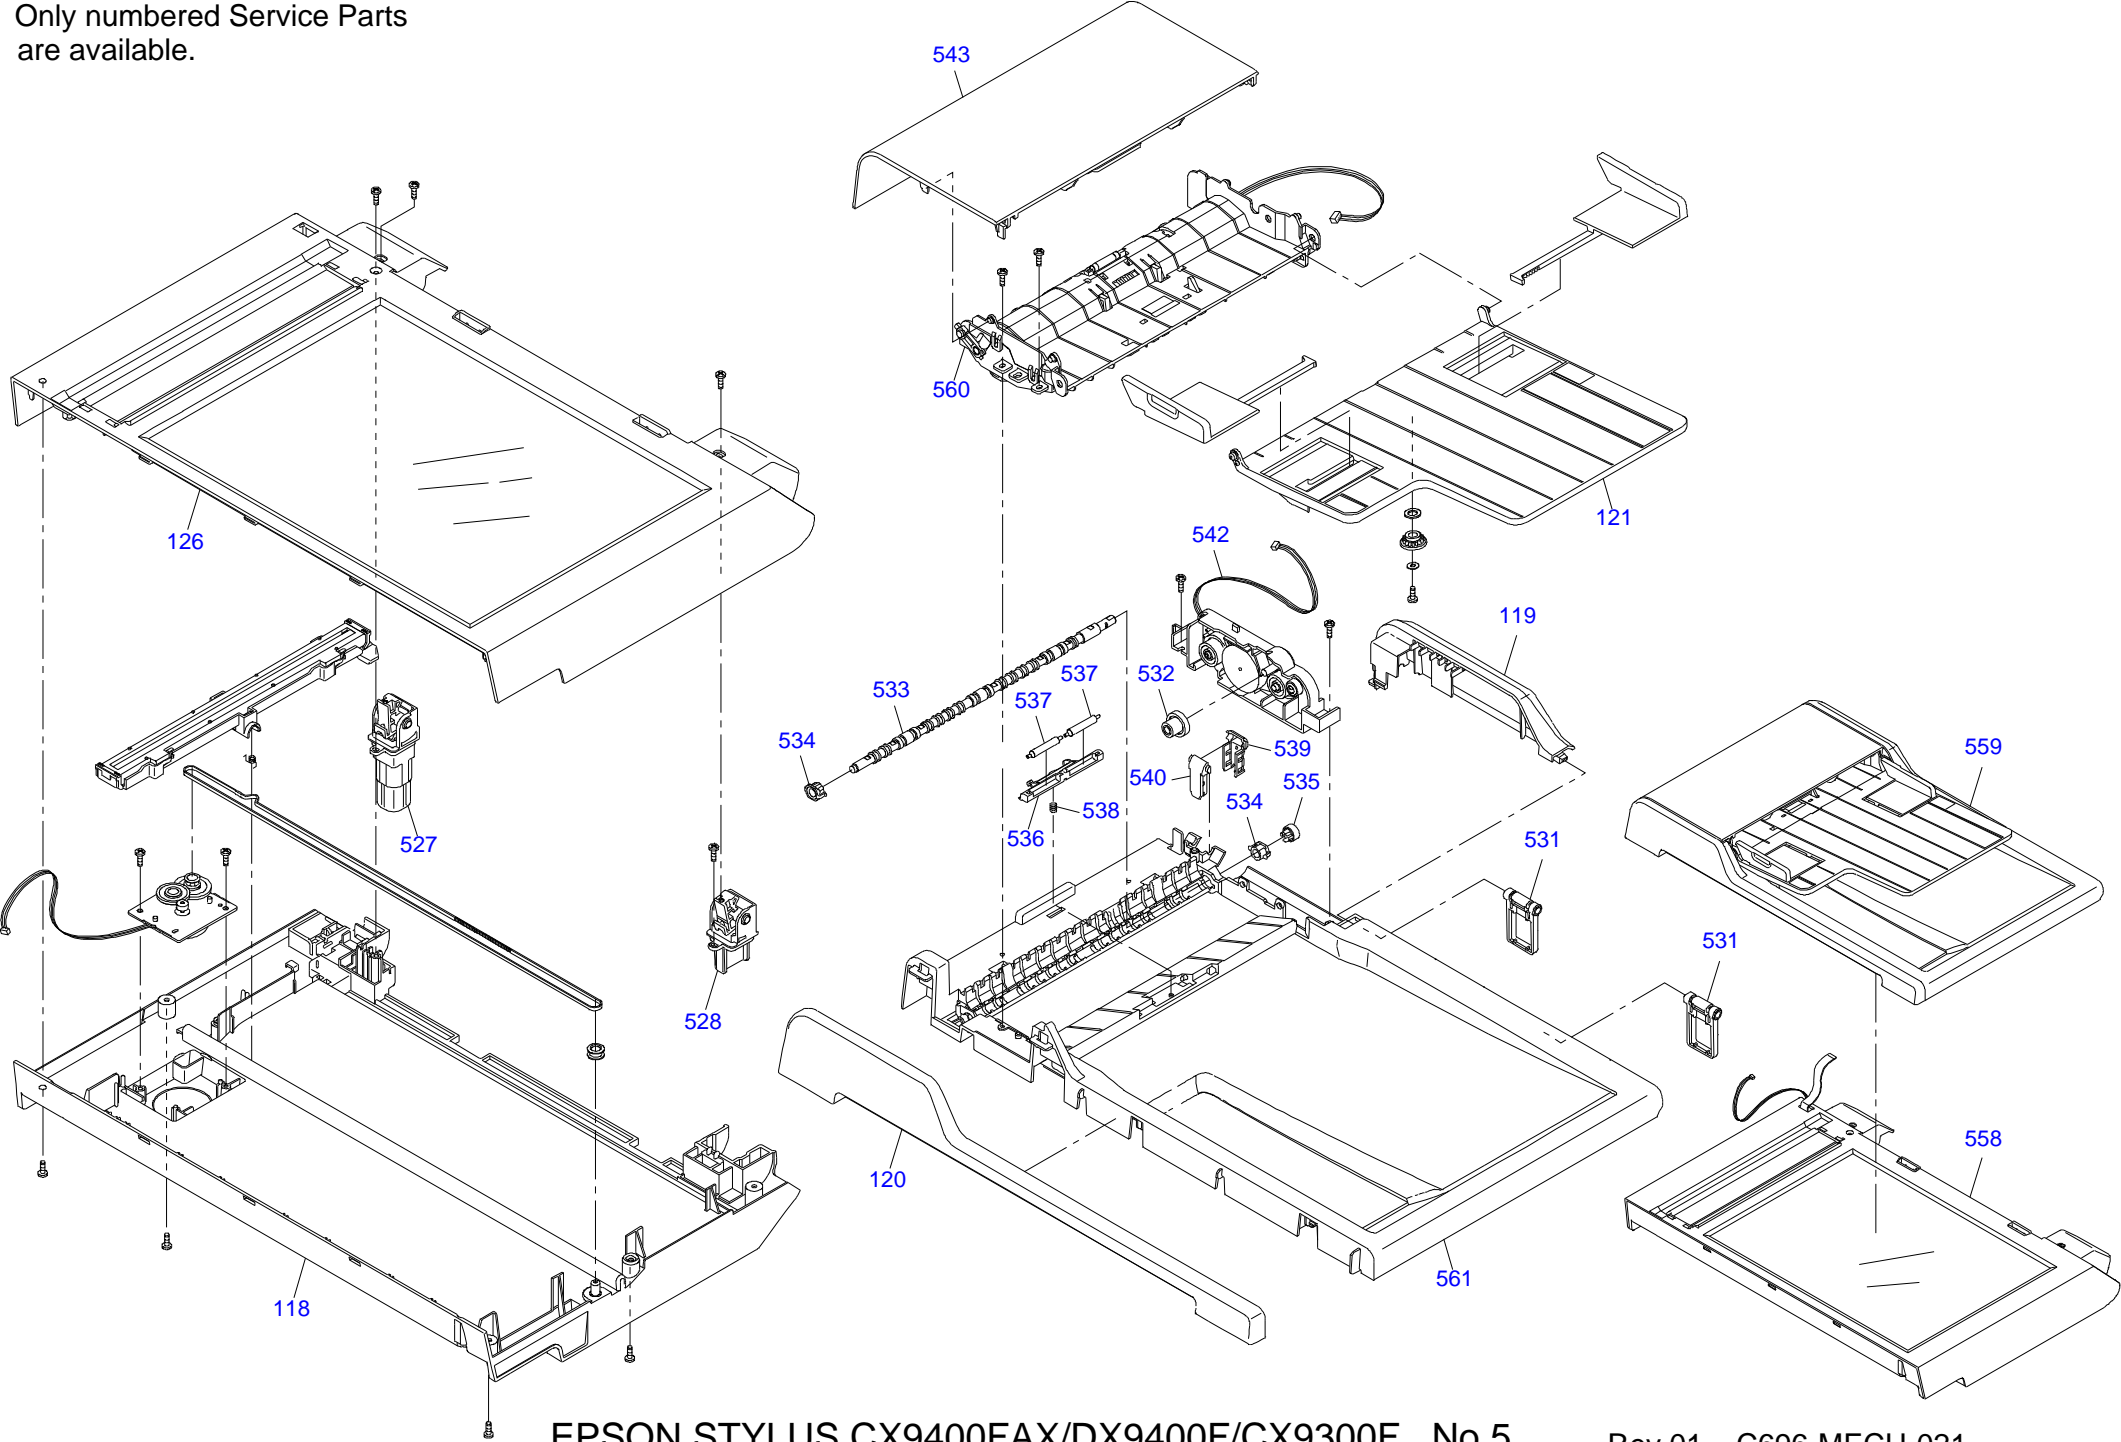

Only numbered Service Parts
are available.

Part Code	Part Name	Ref No.	Category	Qty	Remark
1408914	INK CART.UNBOXED,BK-SS,PIG'T;G38K,WST,AS	NON FIG	Accessories	1	
1408915	INK CART.UNBOXED,C-SS,PIG'T;G38K,WST,AS	NON FIG	Accessories	1	
1408916	INK CART.UNBOXED,M-SS,PIG'T;G38K,WST,AS	NON FIG	Accessories	1	
1408917	INK CART.UNBOXED,Y-SS,PIG'T;G38K,WST,AS	NON FIG	Accessories	1	
3100605	APPLICATION CD,DEFGIPSR	NON FIG	Accessories	1	
3101172	SOFTWARE CD,G	NON FIG	Accessories	1	
4103935	SETTING UP MANUAL	NON FIG	Accessories	1	
1415778	PAPER SUPPORT ASSY.	100	Case	1	
1458261	HOUSING,UPPER;B	101	Case	1	
1411518	HOUSING,PANEL;EDG2;ICON	102	Case	1	
1404044	BUTTON,PANEL;ENB7	103	Case	1	
1404045	OPTICAL TUBE,PANEL	104	Case	1	
1290862	COVER,REAR;EDG2	105	Case	1	
1290867	COVER,USB;EDG2	106	Case	1	
1404039	HOUSING,LOWER;EDG2	107	Case	1	
1418128	STACKER ASSY.;EDG2	108	Case	1	
1108107	FOOT	109	Case	4	
1404046	GROUNDING PLATE,PANEL	110	Case	1	
1262427	LOCK,STACKER	111	Case	1	
1043083	COMPRESSION SPRING,5.1	112	Case	1	
1413917	LABEL,DURA BRITE ULTRA	113	Case	1	
1458558	LABEL,INK,POSITION	114	Case	1	
2101848	HARNESS	115	Case	1	
2101741	BOARD ASSY.,PANEL	400	Case	1	
2118437	SCANNER UNIT(ASP);DX3850	800	Case	1	
1404009	COVER,ASF	801	Case	1	
1411866	COVER,DOCUMENT ASSY.;ENB7;DX3850	802	Case	1	
1460691	HOUSING,UPPER,SC;B ASSY.;IEI	803	Case	1	
1404090	HINGE,ASSY.	804	Case	1	
1458257	HOUSING,LOWER,SC;B	805	Case	1	
1279324	HINGE,L	806	Case	1	
1408141	MAT,COVER,DOCUMENT	816	Case	1	
1430696	MAIN BOARD ASSY.;B	200	Electronic Parts	1	
1430698	POWER SUPPLY UNIT;200V;B	300	Electronic Parts	1	
1405294	ASF UNIT	501	Mechanism Parts	1	
2115094	PRINTER MECHANISM(ASP)MAP10-107	500	Mechanism Parts	1	
1455325	HOLDER,SHAFT ASSY.;C	503	Mechanism Parts	1	
2088101	BOARD ASSY.,DETECTOR	504	Mechanism Parts	1	
1261631	TORSION SPRING,0.22	505	Mechanism Parts	1	
1052673	EXTENSION SPRING,0.143	506	Mechanism Parts	1	
1448936	INK SYSTEM ASSY.;C	507	Mechanism Parts	1	
1406533	COVER,CARTRIDGE;EPG2	508	Mechanism Parts	1	
2101866	MOTOR ASSY.,CR	509	Mechanism Parts	1	
1279691	SCALE,CR	510	Mechanism Parts	1	
1261564	EXTENSION SPRING,3.289	511	Mechanism Parts	1	
1273914	CONNECTOR,CSIC,E	512	Mechanism Parts	1	
2088095	BOARD ASSY.,CSIC	513	Mechanism Parts	1	
1434746	CR SUB ASSY.;B	515	Mechanism Parts	1	
2101856	CABLE,HEAD	516	Mechanism Parts	1	
1279690	TIMING BELT,CR	517	Mechanism Parts	1	