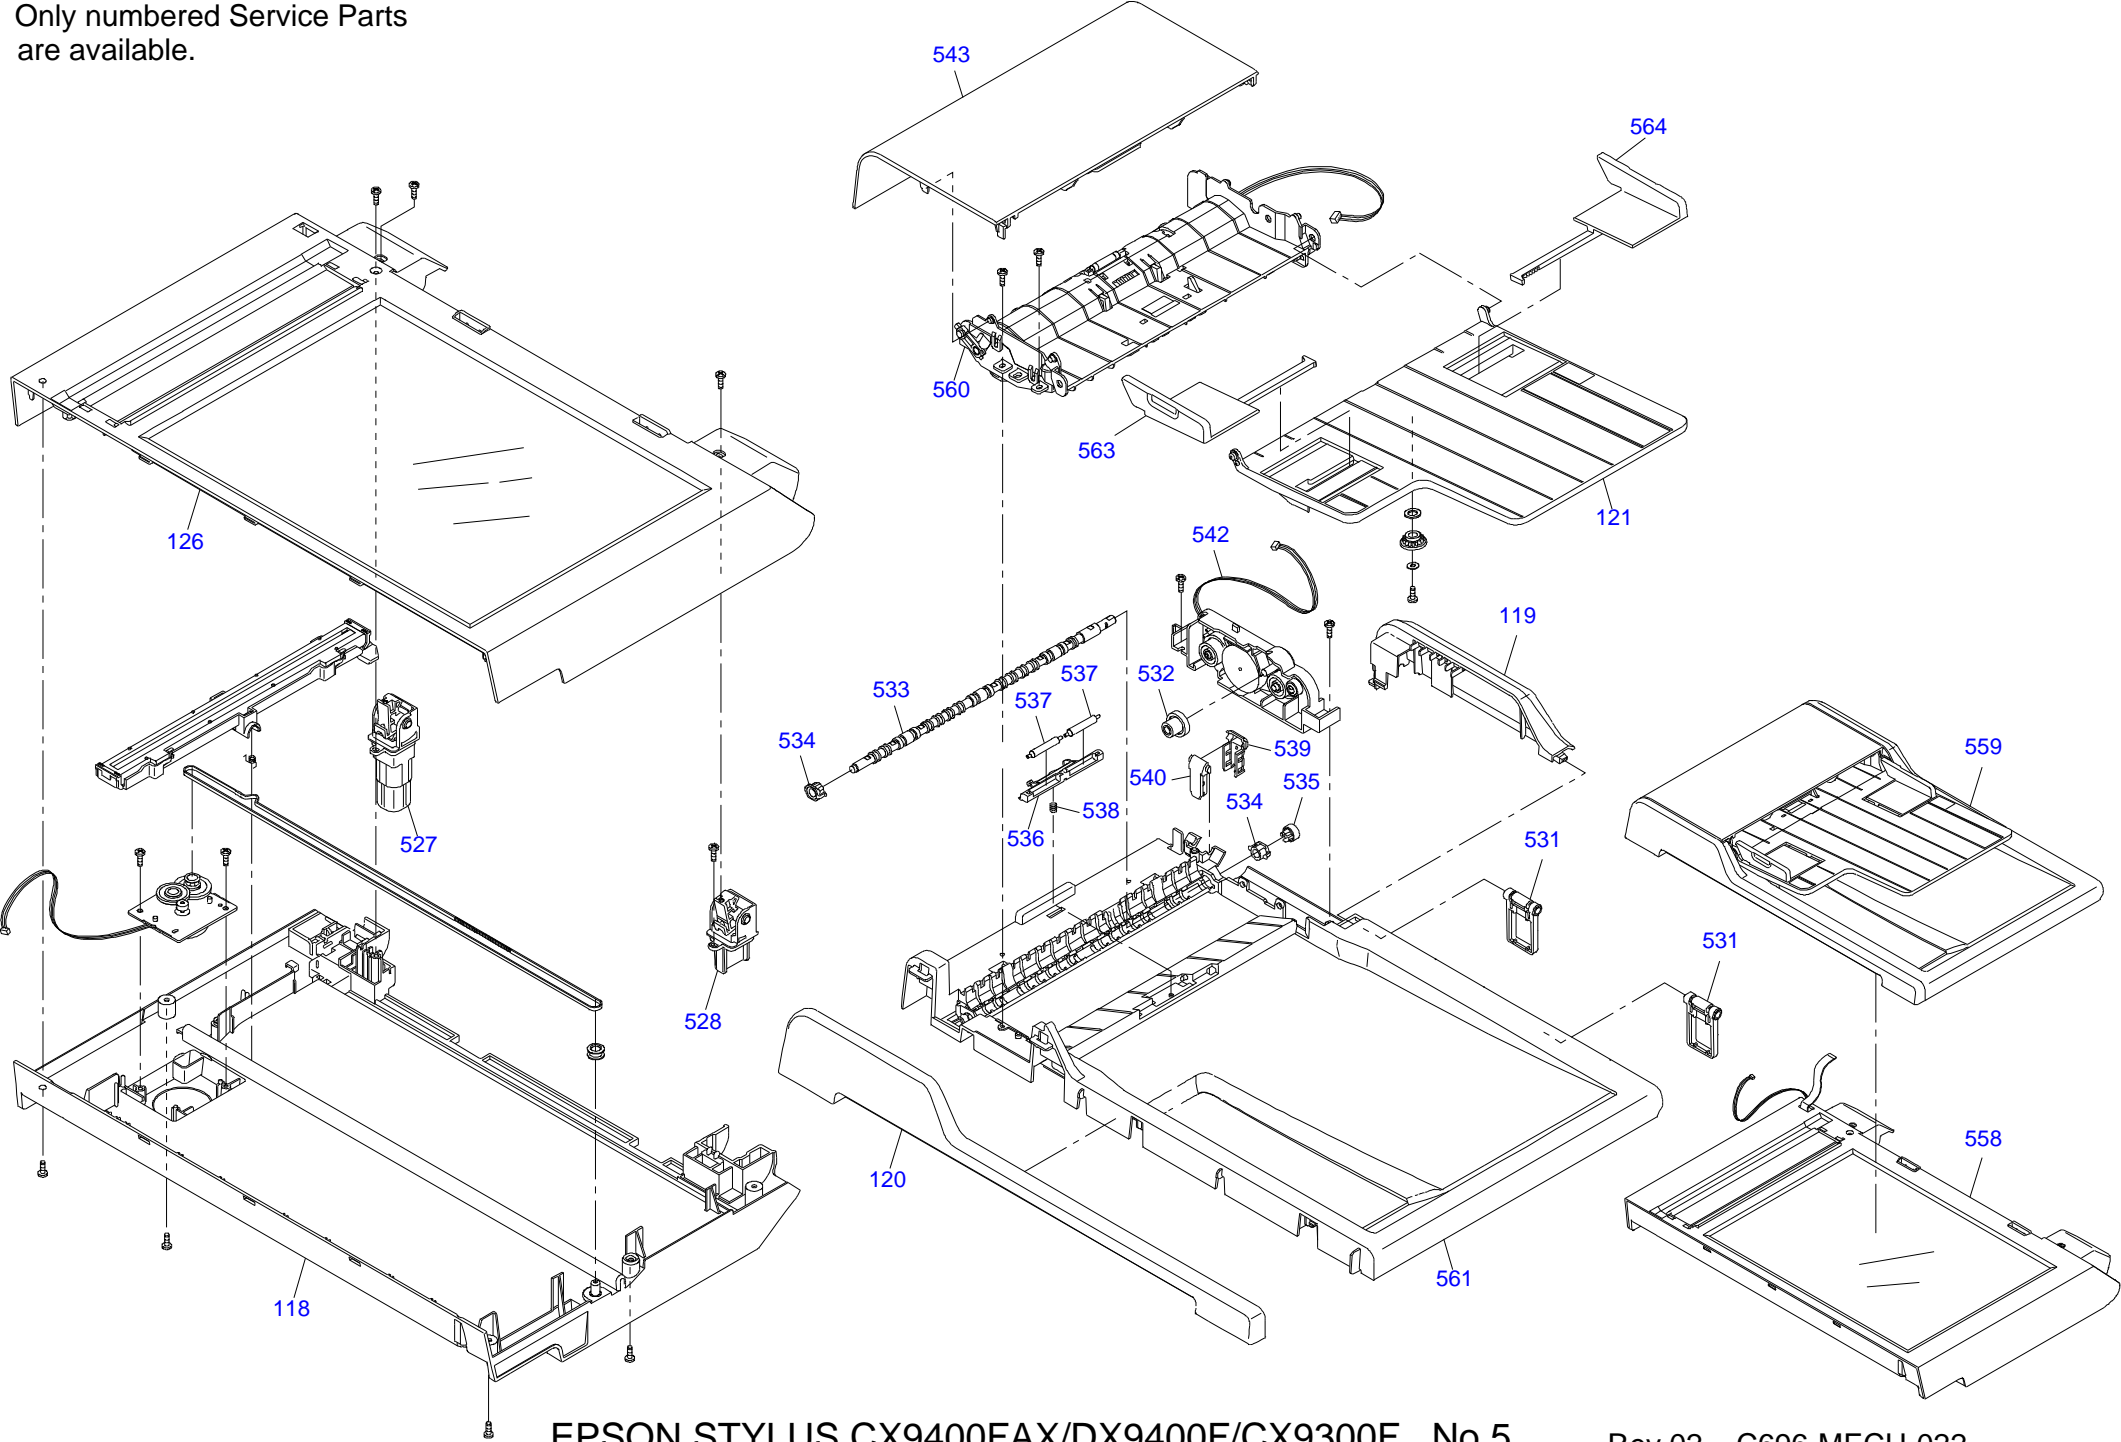

Only numbered Service Parts
are available.

Part Code	Part Name	Ref No.	Category	Qty	Remark
1408914	INK CART.UNBOXED,BK-SS,PIG'T;G38K,WST,AS	NON FIG	Accessories	1	
1408915	INK CART.UNBOXED,C-SS,PIG'T;G38K,WST,AS	NON FIG	Accessories	1	
1408916	INK CART.UNBOXED,M-SS,PIG'T;G38K,WST,AS	NON FIG	Accessories	1	
1408917	INK CART.UNBOXED,Y-SS,PIG'T;G38K,WST,AS	NON FIG	Accessories	1	
3100605	APPLICATION CD,DEFGIPSR	NON FIG	Accessories	1	
3101172	SOFTWARE CD,G	NON FIG	Accessories	1	
4103935	SETTING UP MANUAL	NON FIG	Accessories	1	
1415778	PAPER SUPPORT ASSY.	100	Case	1	
1458261	HOUSING,UPPER;B	101	Case	1	
1411518	HOUSING,PANEL;EDG2;ICON	102	Case	1	
1404044	BUTTON,PANEL;ENB7	103	Case	1	
1404045	OPTICAL TUBE,PANEL	104	Case	1	
1290862	COVER,REAR;EDG2	105	Case	1	
1290867	COVER,USB;EDG2	106	Case	1	
1404039	HOUSING,LOWER;EDG2	107	Case	1	
1418128	STACKER ASSY.;EDG2	108	Case	1	
1108107	FOOT	109	Case	4	
1404046	GROUNDING PLATE,PANEL	110	Case	1	
1262427	LOCK,STACKER	111	Case	1	
1043083	COMPRESSION SPRING,5.1	112	Case	1	
1413917	LABEL,DURA BRITE ULTRA	113	Case	1	
1458558	LABEL,INK,POSITION	114	Case	1	
2101848	HARNESS	115	Case	1	
2101741	BOARD ASSY.,PANEL	400	Case	1	
2118437	SCANNER UNIT(ASP);DX3850	800	Case	1	
1404009	COVER,ASF	801	Case	1	
1411866	COVER,DOCUMENT ASSY.;ENB7;DX3850	802	Case	1	
1460691	HOUSING,UPPER,SC;B ASSY.;IEI	803	Case	1	
1404090	HINGE,ASSY.	804	Case	1	
1458257	HOUSING,LOWER,SC;B	805	Case	1	
1279324	HINGE,L	806	Case	1	
1408141	MAT,COVER,DOCUMENT	816	Case	1	
1430696	MAIN BOARD ASSY.;B	200	Electronic Parts	1	
1430698	POWER SUPPLY UNIT;200V;B	300	Electronic Parts	1	
1405294	ASF UNIT	501	Mechanism Parts	1	
2115094	PRINTER MECHANISM(ASP)MAP10-107	500	Mechanism Parts	1	
1455325	HOLDER,SHAFT ASSY.;C	503	Mechanism Parts	1	
2088101	BOARD ASSY.,DETECTOR	504	Mechanism Parts	1	
1261631	TORSION SPRING,0.22	505	Mechanism Parts	1	
1052673	EXTENSION SPRING,0.143	506	Mechanism Parts	1	
1448936	INK SYSTEM ASSY.;C	507	Mechanism Parts	1	
1406533	COVER,CARTRIDGE;EPG2	508	Mechanism Parts	1	
2101866	MOTOR ASSY.,CR	509	Mechanism Parts	1	
1279691	SCALE,CR	510	Mechanism Parts	1	
1261564	EXTENSION SPRING,3.289	511	Mechanism Parts	1	
1273914	CONNECTOR,CSIC,E	512	Mechanism Parts	1	
2088095	BOARD ASSY.,CSIC	513	Mechanism Parts	1	
1434746	CR SUB ASSY.;B	515	Mechanism Parts	1	
2101856	CABLE,HEAD	516	Mechanism Parts	1	
1279690	TIMING BELT,CR	517	Mechanism Parts	1	