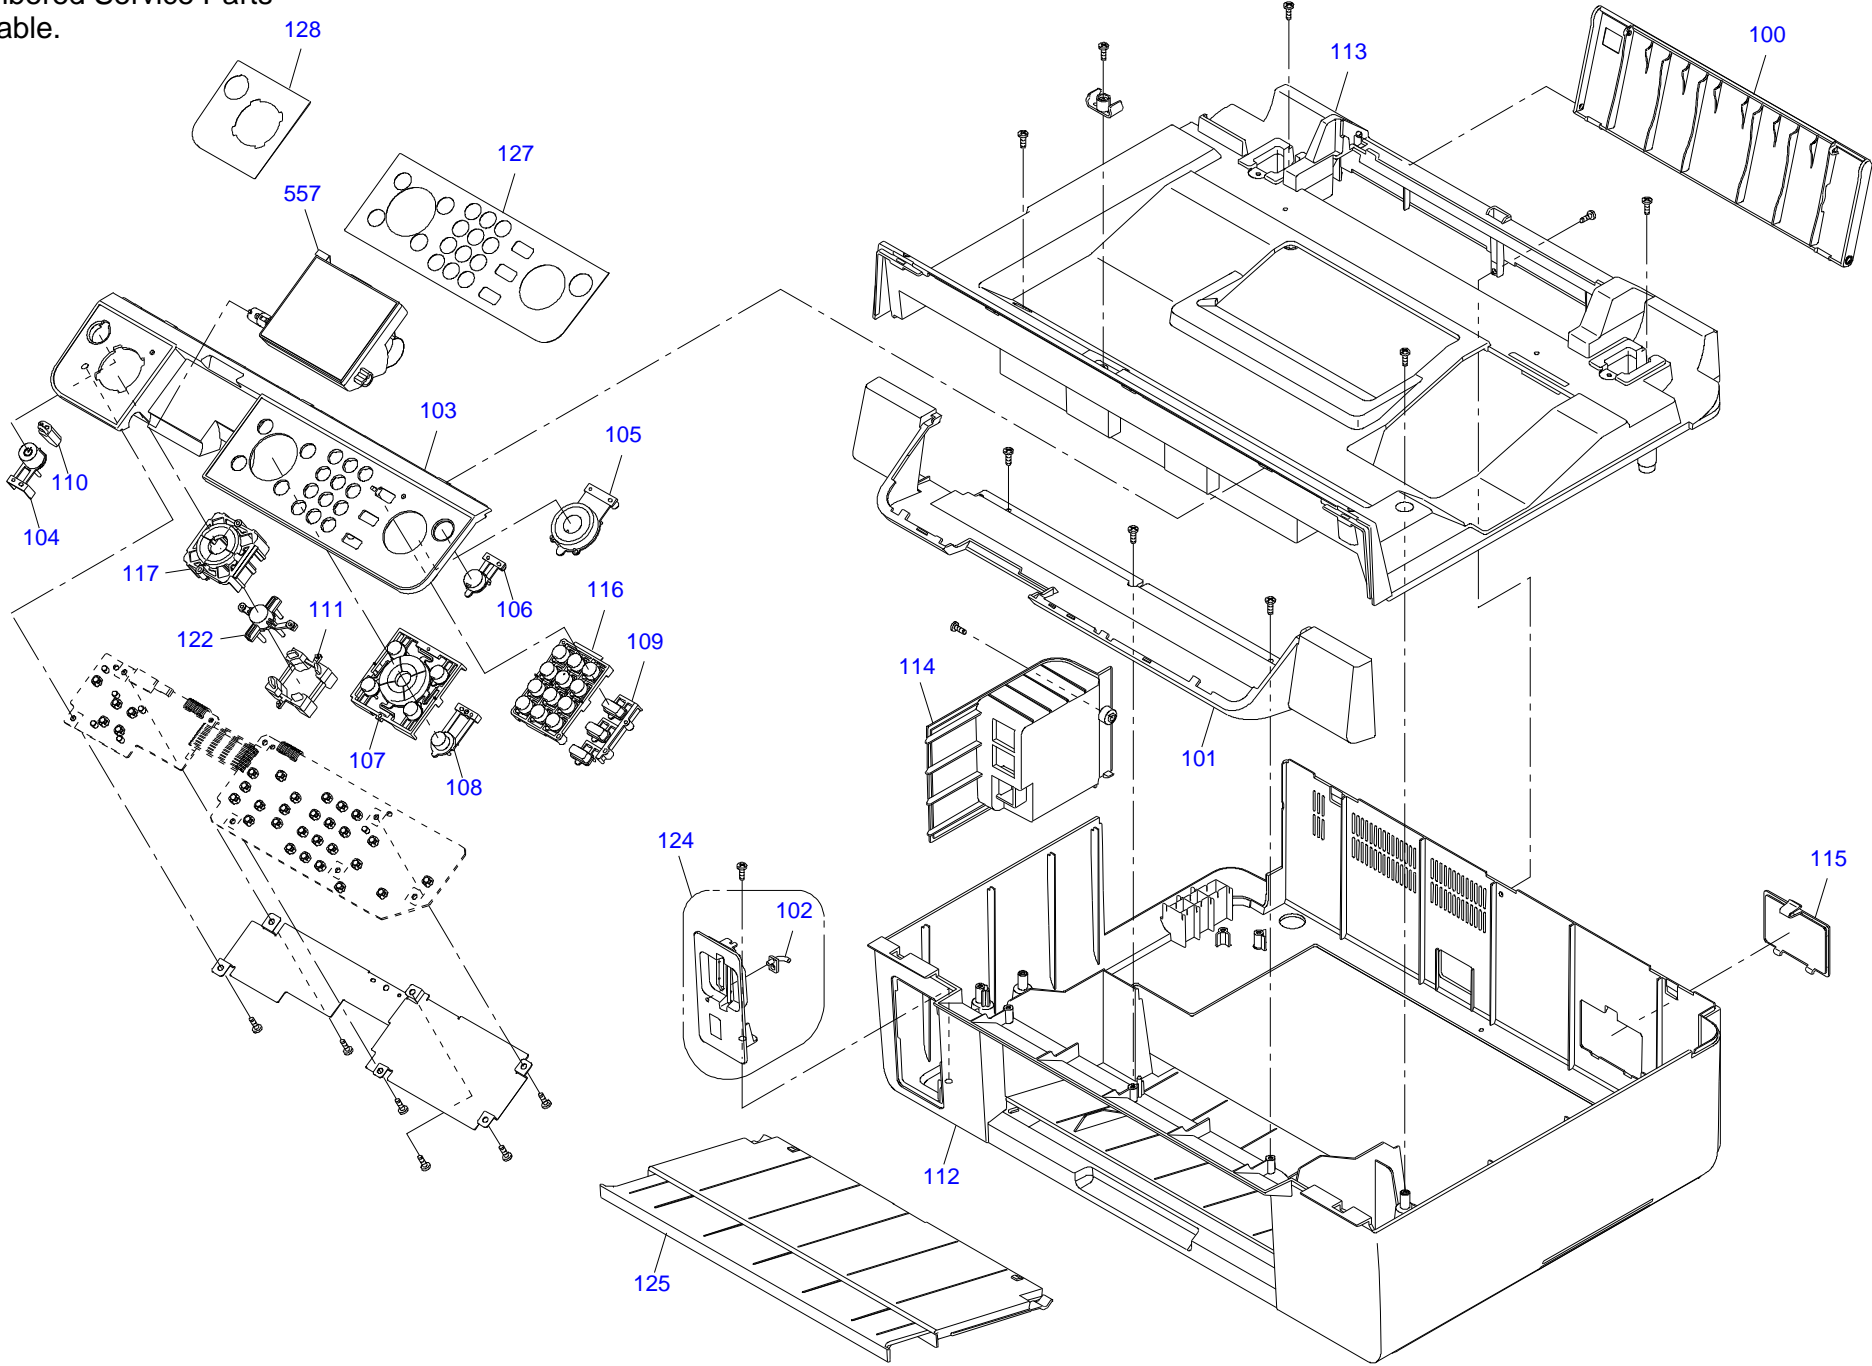

Only numbered Service Parts
are available.