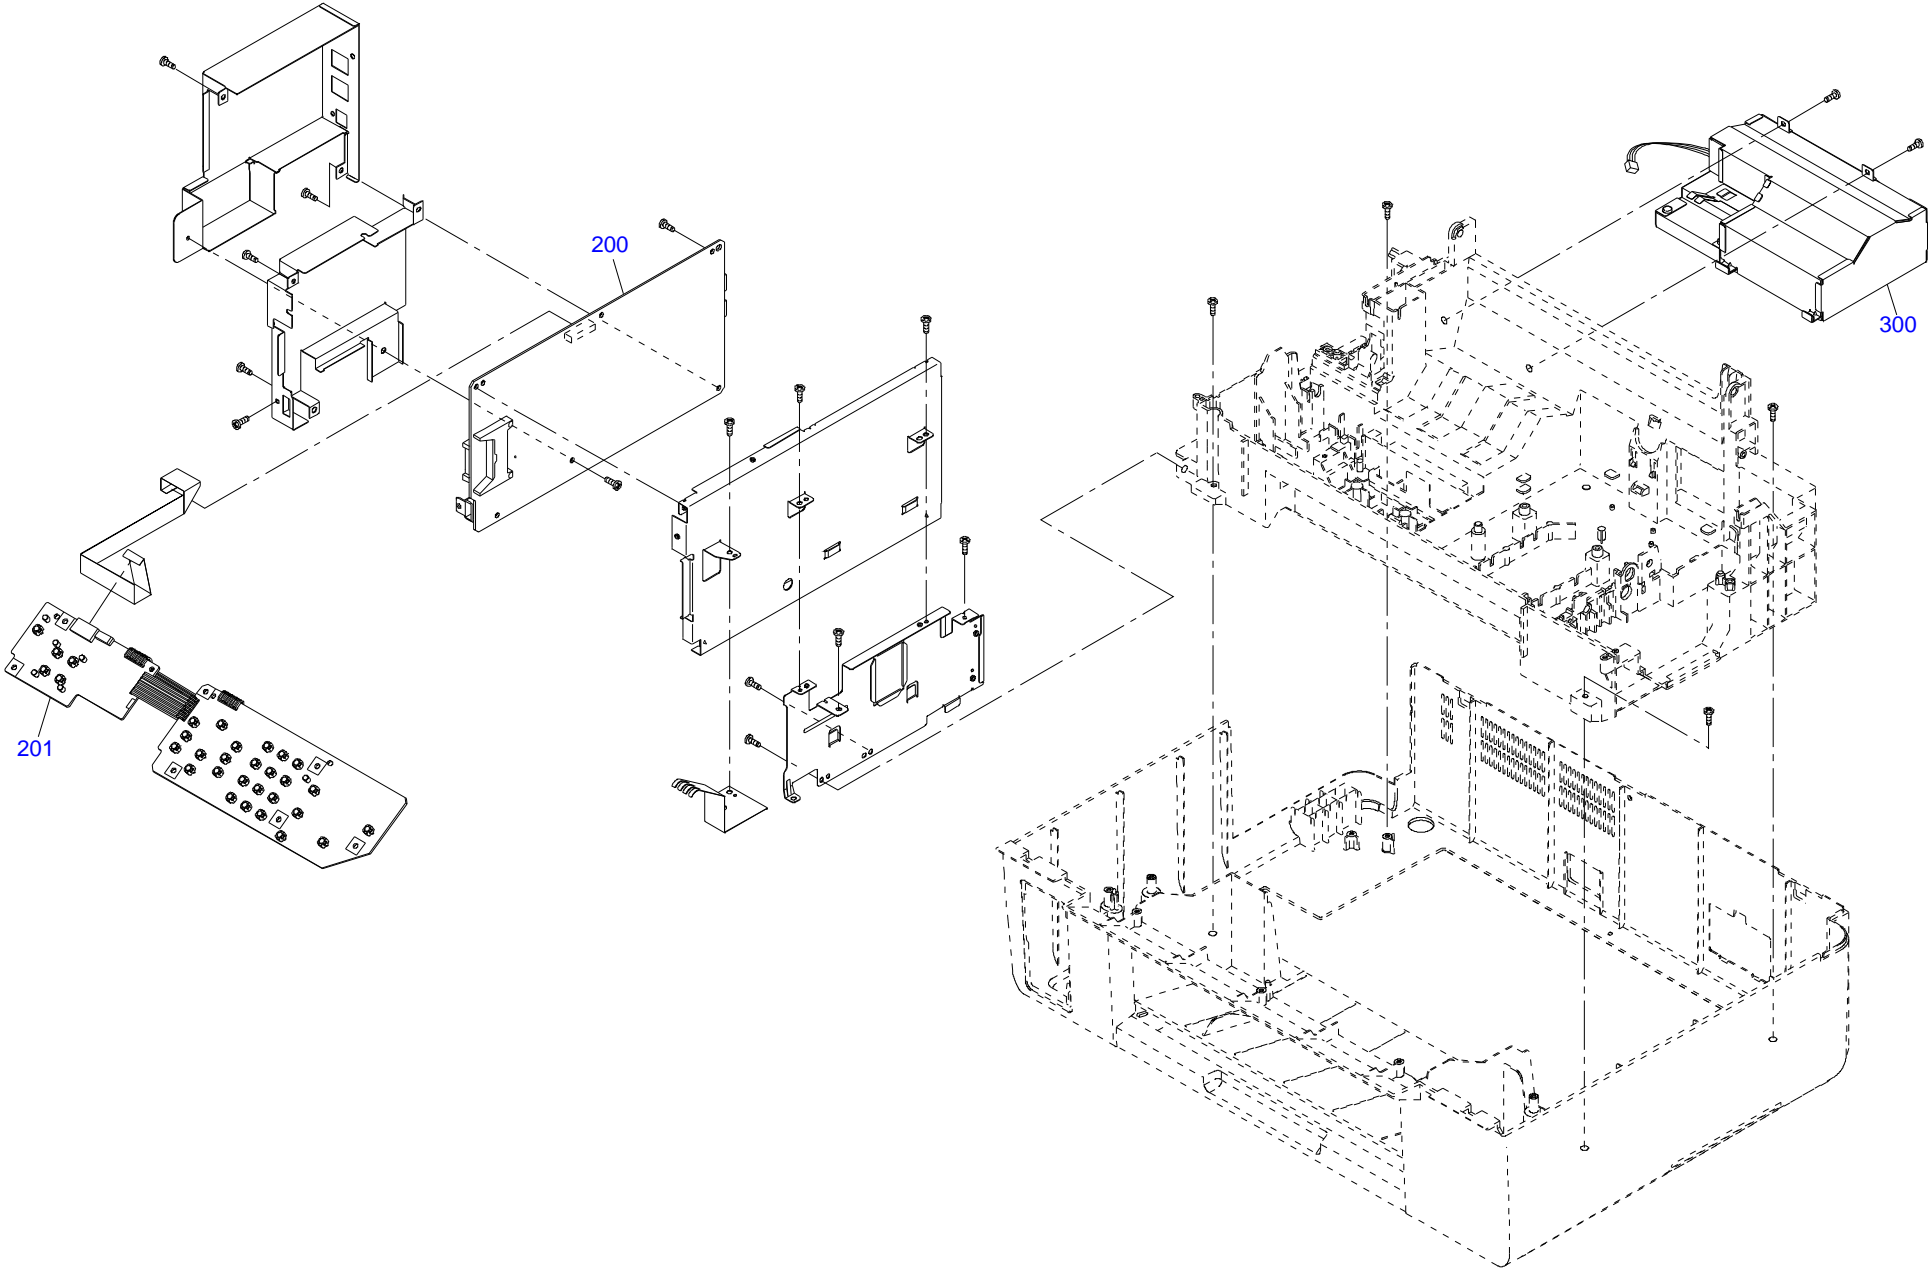

Only numbered Service Parts
are available.