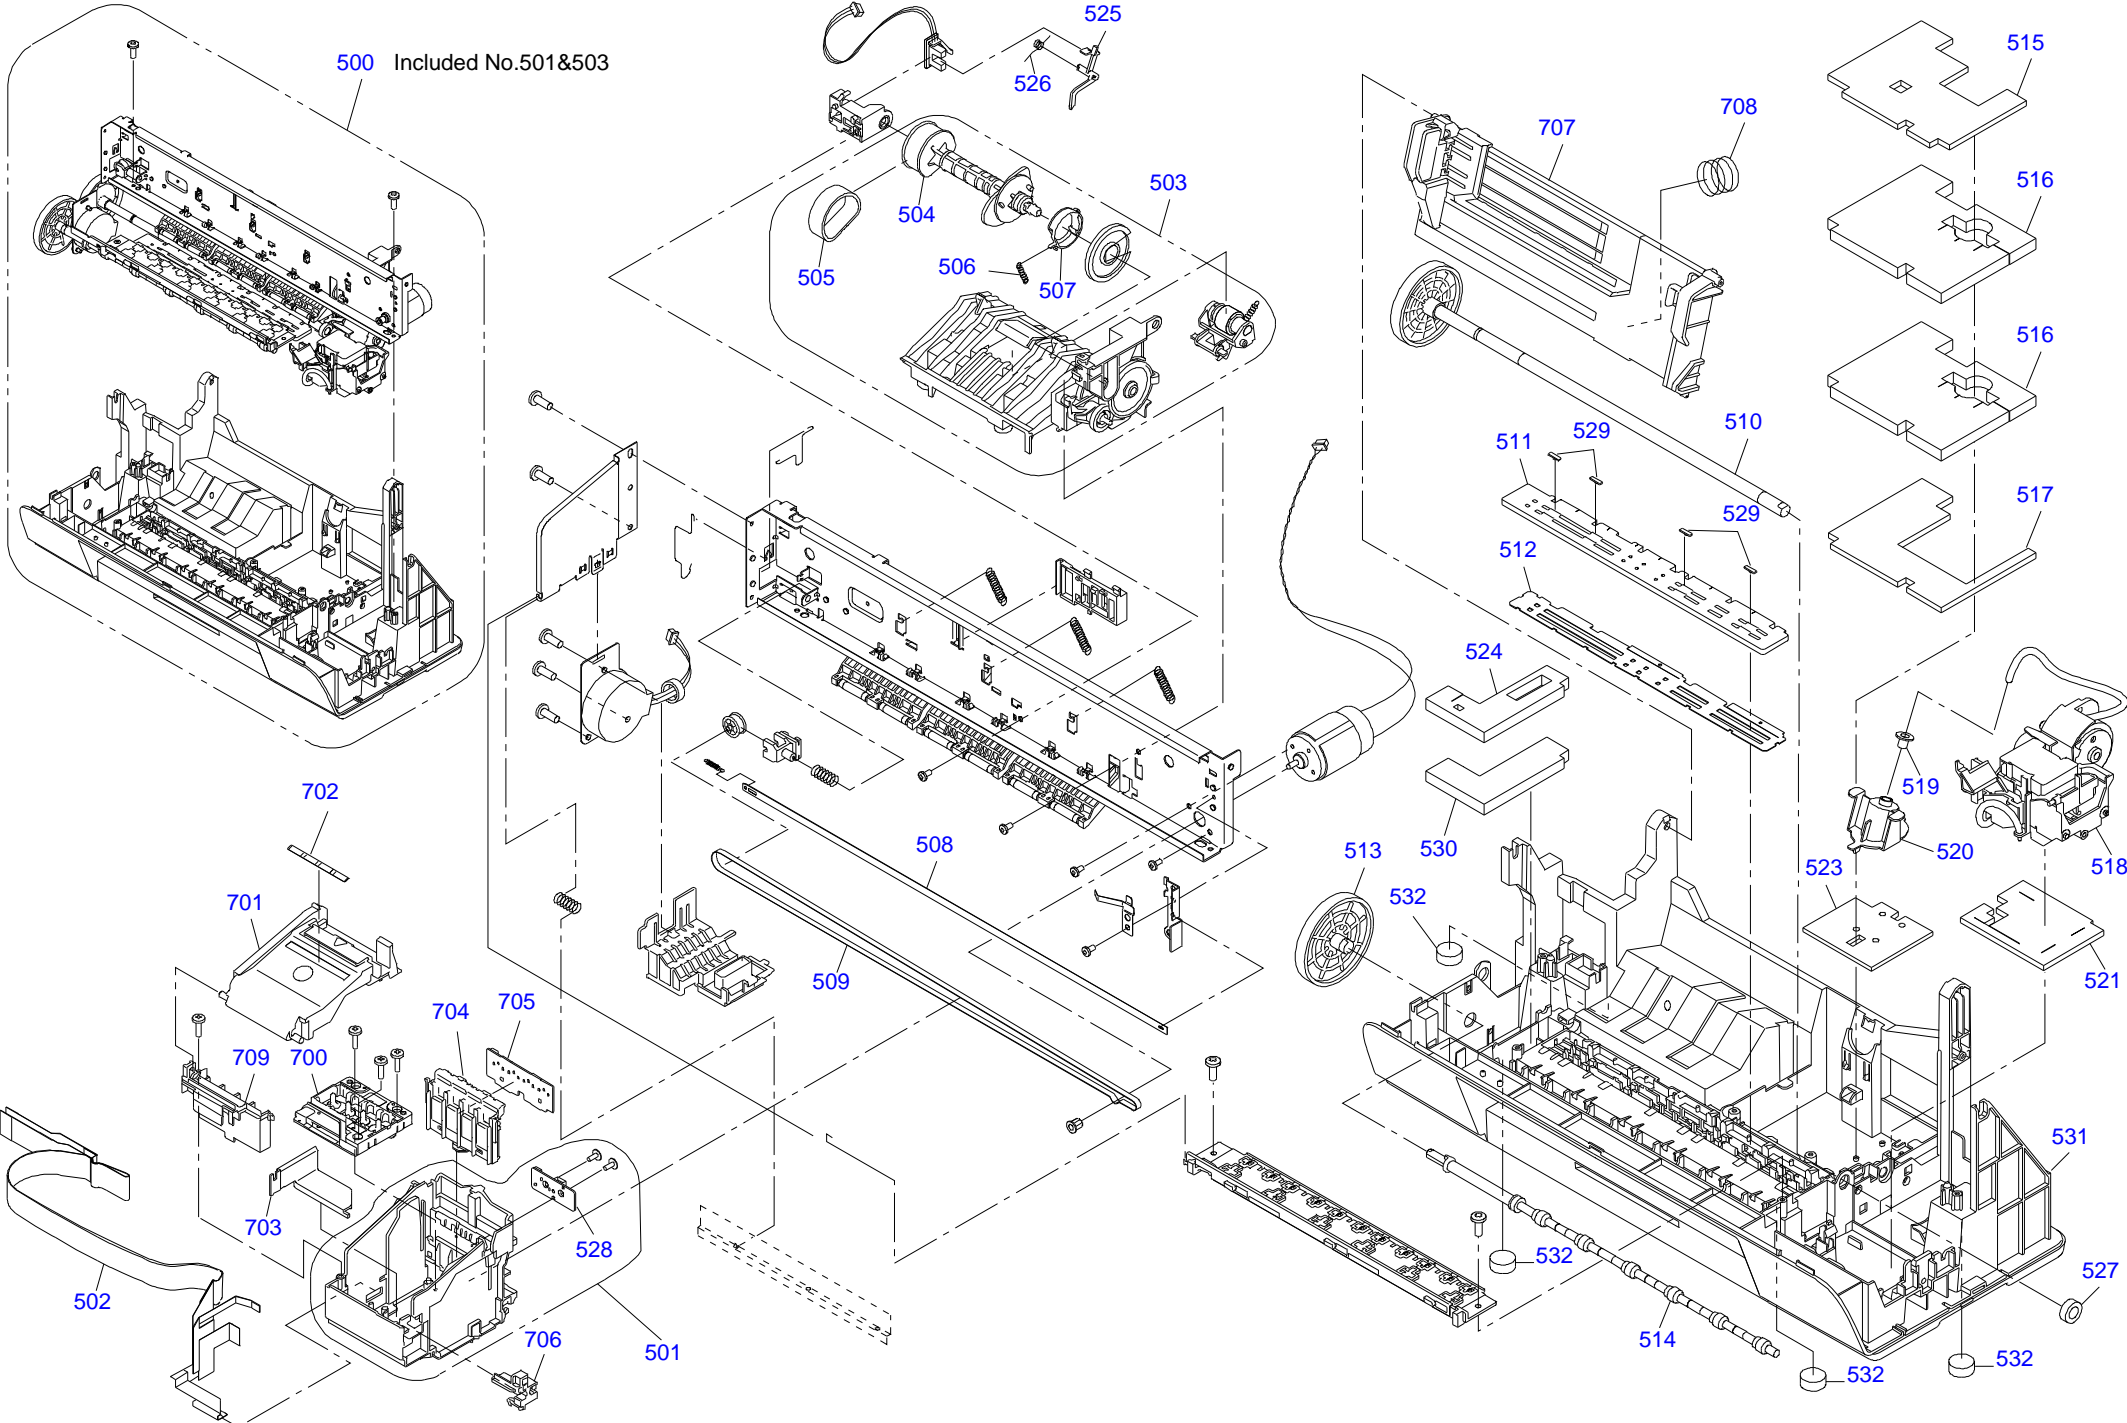

Only numbered Service Parts are available.

Only numbered Service Parts are available.

Only numbered Service Parts are available.

Only numbered Service Parts are available.

Part Code	Part Name	Ref No.	Category	Qty	Remark
1469484	LABEL,SUB SHEET;C	4	Accessories	1	
2117392	POWER CABLE EHK/EUL	400	Accessories	1	
1447973	INK CART.UNBOXED,C-SSS,PIG'T;H28F,EC,AS	NON FIG	Accessories	1	
1447974	INK CART.UNBOXED,M-SSS,PIG'T;H28F,EC,AS	NON FIG	Accessories	1	
1447975	INK CART.UNBOXED,Y-SSS,PIG'T;H28F,EC,AS	NON FIG	Accessories	1	
1471120	INK CART.UNBOXED,BK-SS,PIG'T;H28F,EC,AS	NON FIG	Accessories	1	
3102330	SOFTWARE CD,E/F/I/G/S/P/D	NON FIG	Accessories	1	
4109344	SETTING UP MANUAL	NON FIG	Accessories	1	
4110663	USER'S GUIDE	NON FIG	Accessories	1	
1466908	PAPER SUPPORT	100	Case	1	
2117389	SUPPORT ARM	101	Case	1	
1467016	MIDDLE CASE	102	Case	1	
1467012	INK TUBE COVER	103	Case	1	
1467013	ASSY SPC LOW CASE	104	Case	1	
1466919	RUBBER FOOT	105	Case	2	
1467009	STACKER LOCK	106	Case	1	
1467010	COMPRESSION SPRING	107	Case	1	
1467014	ASSY PAPER STACKER	108	Case	1	
1467952	PANEL COVER EURO DX4400	109	Case	1	
2117379	LED GUIDE	110	Case	1	
2117381	POWER PANEL KEY	111	Case	1	
1468615	FUNCTION PANEL KEY BLUE	112	Case	1	
1467011	LABEL POSITION CARTRIDGE	113	Case	1	
2117382	PCBA PB	250	Case	1	
2117386	ASSY SCANNER UNIT	800	Case	1	
1467015	ASF COVER	801	Case	1	
1467948	ASSY BOOK COVER BLUE	802	Case	1	
2117387	ASSY SCANNER UPPER	803	Case	1	
2117377	ASSY CIS	804	Case	1	
2117375	ASSY CIS CARRIER	805	Case	1	
2117359	SCANNER FFC	806	Case	1	
1420743	TIMING BELT	807	Case	1	
2117378	ASSY SCANNER MOTOR	808	Case	1	
2117388	SCANNER LOW CASE	809	Case	1	
2117383	PCBA MB	200	Electronic Parts	1	
1466920	ESD CLIP	201	Electronic Parts	1	
2117358	SCANNER CORE	202	Electronic Parts	1	
2117385	ASSY POWER 220V	300	Electronic Parts	1	
2117629	PRINTER MECHANISM(ASP)MAV12-100	500	Mechanism Parts	1	
1463321	CR ASSY.	501	Mechanism Parts	1	
2115898	CABLE,HEAD;B	502	Mechanism Parts	1	
1463319	ASF UNIT	503	Mechanism Parts	1	
1436901	SHAFT,ROLLER,LD	504	Mechanism Parts	1	
1439440	ROLLER,LD;B	505	Mechanism Parts	1	
1052673	EXTENSION SPRING,0.143	506	Mechanism Parts	1	
1460760	CLUTCH;B	507	Mechanism Parts	1	
1279691	SCALE,CR	508	Mechanism Parts	1	
1436859	TIMING BELT,CR	509	Mechanism Parts	1	
1438389	ROLLER, PF ASSY.;IEI	510	Mechanism Parts	1	