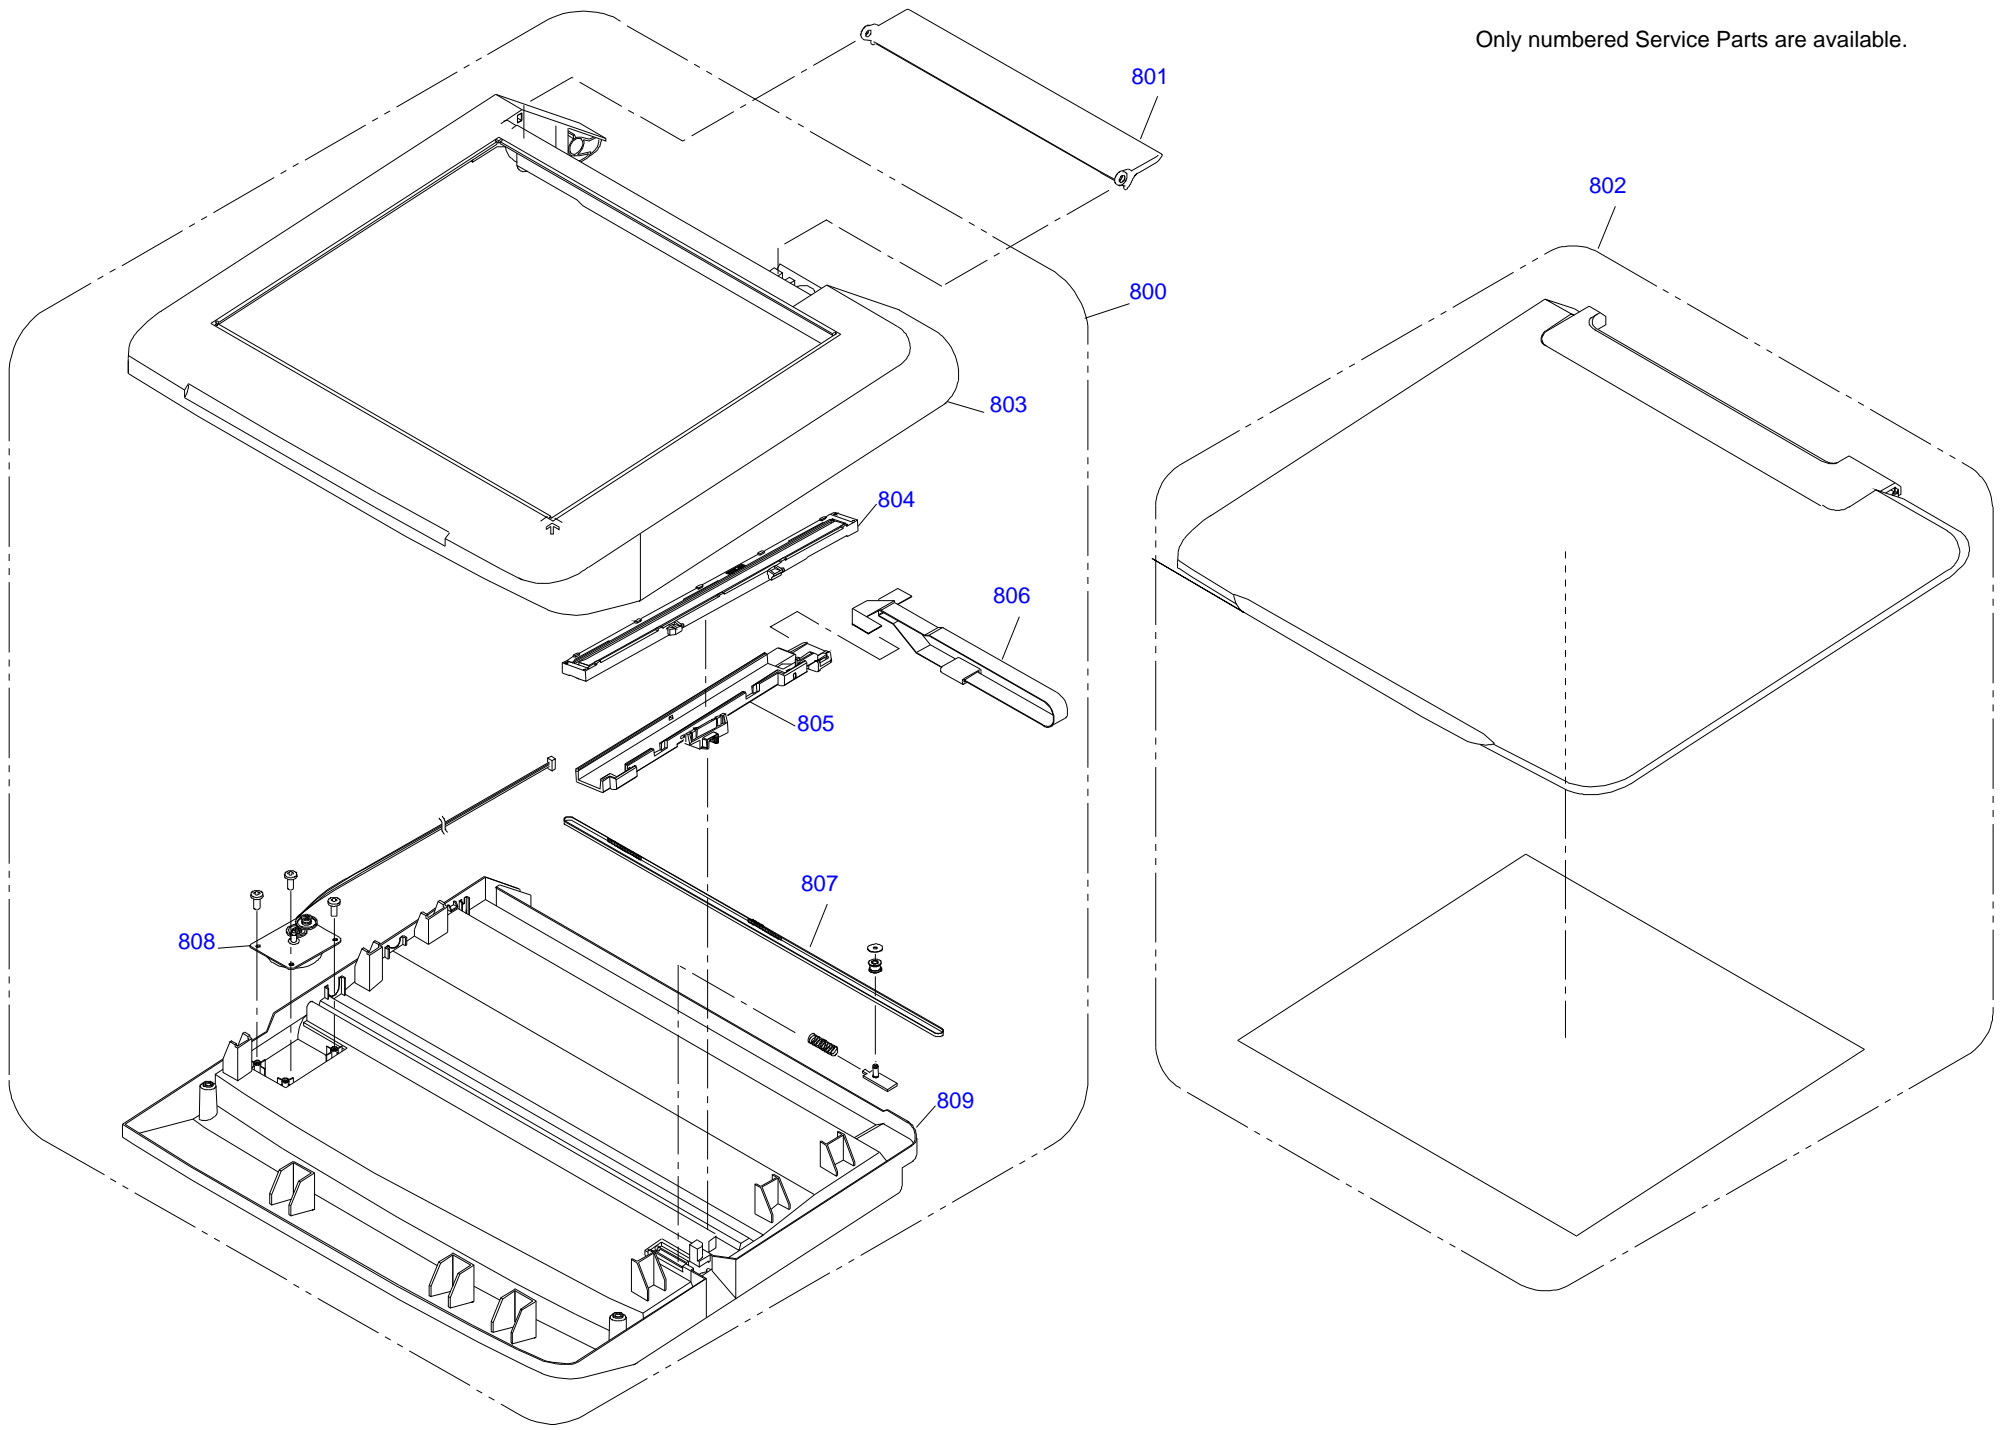

Only numbered Service Parts are available.

Only numbered Service Parts are available.

Only numbered Service Parts are available.

Only numbered Service Parts are available.

Part Code	Part Name	Ref No.	Category	Qty	Remark
1469484	LABEL,SUB SHEET;C	4	Accessories	1	
2117392	POWER CABLE EHK/EUL	400	Accessories	1	
1447973	INK CART.UNBOXED,C-SSS,PIG'T;H28F,EC,AS	NON FIG	Accessories	1	
1447974	INK CART.UNBOXED,M-SSS,PIG'T;H28F,EC,AS	NON FIG	Accessories	1	
1447975	INK CART.UNBOXED,Y-SSS,PIG'T;H28F,EC,AS	NON FIG	Accessories	1	
1471120	INK CART.UNBOXED,BK-SS,PIG'T;H28F,EC,AS	NON FIG	Accessories	1	
3102330	SOFTWARE CD,E/F/I/G/S/P/D	NON FIG	Accessories	1	
4109344	SETTING UP MANUAL	NON FIG	Accessories	1	
4110663	USER'S GUIDE	NON FIG	Accessories	1	
1466908	PAPER SUPPORT	100	Case	1	
2117389	SUPPORT ARM	101	Case	1	
1467016	MIDDLE CASE	102	Case	1	
1467012	INK TUBE COVER	103	Case	1	
1467013	ASSY SPC LOW CASE	104	Case	1	
1466919	RUBBER FOOT	105	Case	2	
1467009	STACKER LOCK	106	Case	1	
1467010	COMPRESSION SPRING	107	Case	1	
1467014	ASSY PAPER STACKER	108	Case	1	
1467952	PANEL COVER EURO DX4400	109	Case	1	
2117379	LED GUIDE	110	Case	1	
2117381	POWER PANEL KEY	111	Case	1	
1468615	FUNCTION PANEL KEY BLUE	112	Case	1	
1467011	LABEL POSITION CARTRIDGE	113	Case	1	
2117382	PCBA PB	250	Case	1	
2117386	ASSY SCANNER UNIT	800	Case	1	
1467015	ASF COVER	801	Case	1	
1467948	ASSY BOOK COVER BLUE	802	Case	1	
2117387	ASSY SCANNER UPPER	803	Case	1	
2117377	ASSY CIS	804	Case	1	
2117375	ASSY CIS CARRIER	805	Case	1	
2117359	SCANNER FFC	806	Case	1	
1420743	TIMING BELT	807	Case	1	
2117378	ASSY SCANNER MOTOR	808	Case	1	
2117388	SCANNER LOW CASE	809	Case	1	
2117383	PCBA MB	200	Electronic Parts	1	
1466920	ESD CLIP	201	Electronic Parts	1	
2117358	SCANNER CORE	202	Electronic Parts	1	
2117385	ASSY POWER 220V	300	Electronic Parts	1	
2117629	PRINTER MECHANISM(ASP)MAV12-100	500	Mechanism Parts	1	
1463321	CR ASSY.	501	Mechanism Parts	1	
2115898	CABLE,HEAD;B	502	Mechanism Parts	1	
1463319	ASF UNIT	503	Mechanism Parts	1	
1436901	SHAFT,ROLLER,LD	504	Mechanism Parts	1	
1439440	ROLLER,LD;B	505	Mechanism Parts	1	
1052673	EXTENSION SPRING,0.143	506	Mechanism Parts	1	
1460760	CLUTCH;B	507	Mechanism Parts	1	
1279691	SCALE,CR	508	Mechanism Parts	1	
1436859	TIMING BELT,CR	509	Mechanism Parts	1	
1438389	ROLLER, PF ASSY.;IEI	510	Mechanism Parts	1	