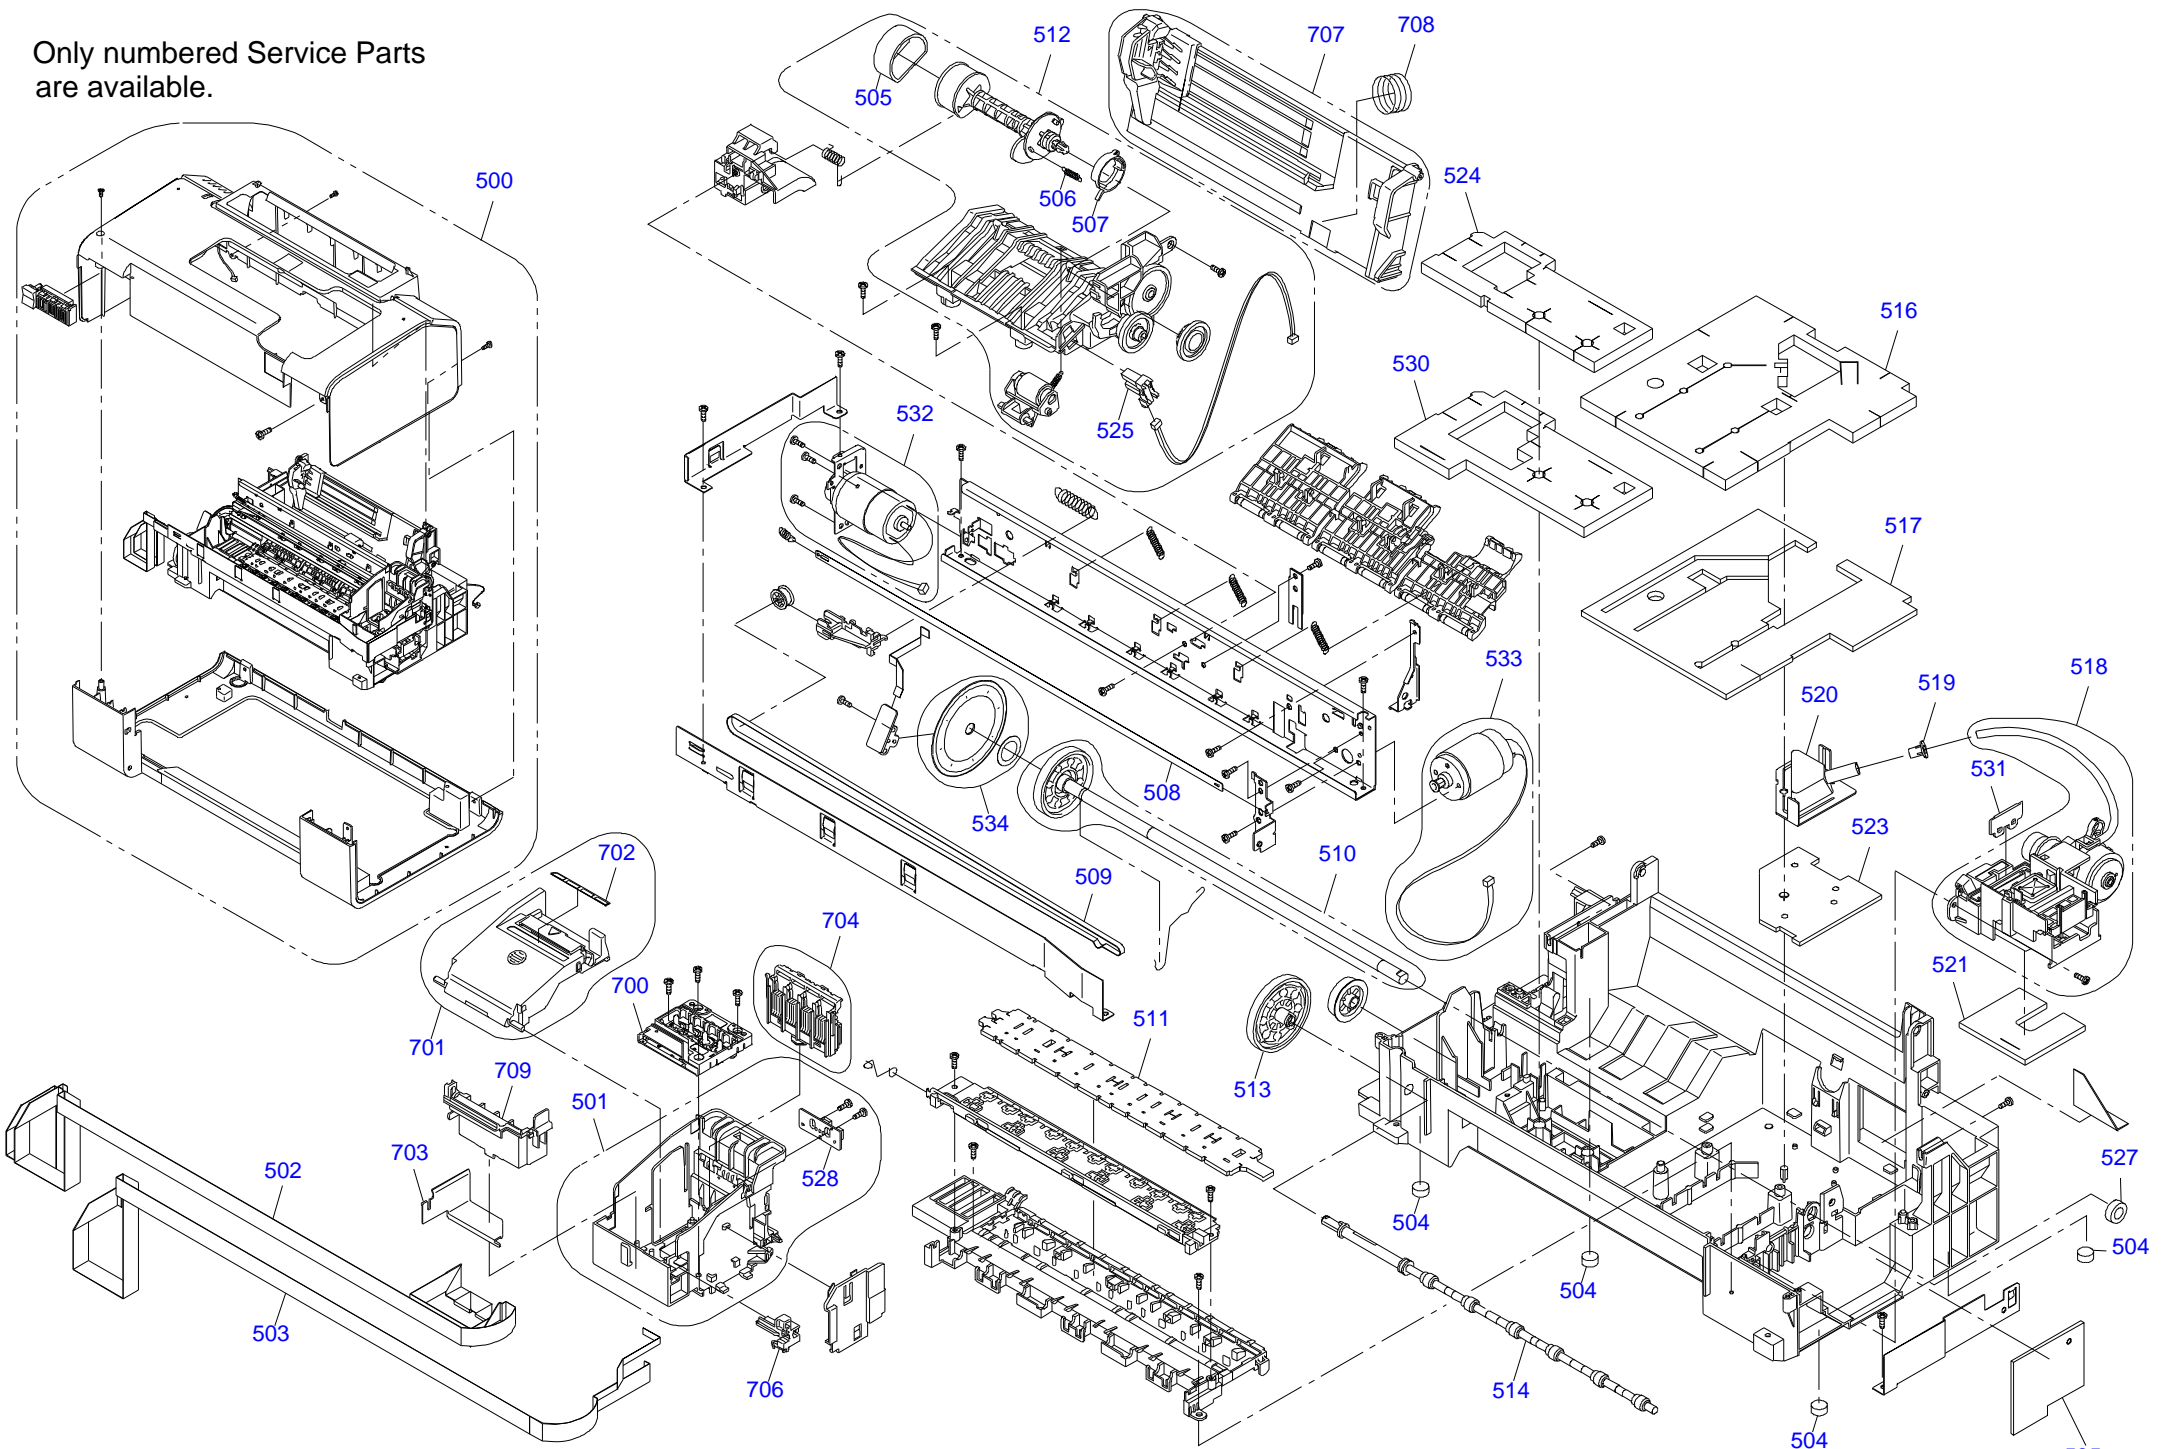

EPSON STYLUS NX200/SX200/SX205/TX200/TX203/TX209

No.5

Rev.01

CA21-MECH-011

535

Part Code	Part Name	Ref No.	Category	Qty	Remark
2107706	POWER CABLE	400	Accessories	1	
1471120	INK CART.UNBOXED,BK-SS,PIG'T;H28F,EC,AS	NON FIG	Accessories	1	
1471121	INK CART.UNBOXED,C-SSS,PIG'T;H28F,EC,AS	NON FIG	Accessories	1	
1471122	INK CART.UNBOXED,M-SSS,PIG'T;H28F,EC,AS	NON FIG	Accessories	1	
1471124	INK CART.UNBOXED,Y-SSS,PIG'T;H28F,EC,AS	NON FIG	Accessories	1	
3103266	SOFTWARE CD,DOMESTIC	NON FIG	Accessories	1	
4113858	SETTING UP MANUAL	NON FIG	Accessories	1	
4113880	USER'S GUIDE	NON FIG	Accessories	1	
1487941	PAPER SUPPORT ASSY;CA21;EPPI	100	Case	1	
1460734	HOUSING,LOWER	101	Case	1	
1487946	STACKER ASSY;CA21;EPPI	102	Case	1	
1460786	HOUSING,UPPER	103	Case	1	
1487956	COVER CARD SLOT ASSY;CA21;ASP;EPPI	104	Case	1	
1460738	COVER,USB	105	Case	1	
1460736	COVER,INKTUBE	106	Case	1	
1467706	HINGE,ASSEMBLY	107	Case	1	
1460787	HOUSING,PANEL	108	Case	1	
1460756	BUTTON,SW,POWER	109	Case	1	
1460788	BUTTON,SW	110	Case	1	
1491822	SHEET,PANEL;D	111	Case	1	
2116337	HARNESS	203	Case	1	
1464551	LABEL,POSITION,CARTRIDGE	702	Case	2	
1461678	HOUSING,FRONT,SC	809	Case	1	
2121940	SCANNER UNIT;CA21;A;EPPI	813	Case	1	
1488753	COVER DOCUMENT ASSY.,SC;EPPI	816	Case	1	
1490509	COVER,ASF;B	817	Case	1	
2120935	BOARD ASSY.,MAIN	200	Electronic Parts	1	
2116181	BOARD ASSY.,PANEL	201	Electronic Parts	1	
1460774	GROUNDING PLATE,PANEL	202	Electronic Parts	1	
2122615	PRINTER MECHANISM,ASP	500	Mechanism Parts	1	
1475097	SUB CR ASSY.;IEI	501	Mechanism Parts	1	
2115990	CABLE,HEAD	502	Mechanism Parts	1	
2115992	CABLE,HEAD;B	503	Mechanism Parts	1	
1217084	FOOT	504	Mechanism Parts	4	
1075955	ROLLER,LD;B	505	Mechanism Parts	1	
1052673	EXTENSION SPRING,0.143	506	Mechanism Parts	1	
1459833	CLUTCH	507	Mechanism Parts	1	
1486872	SCALE,CR	508	Mechanism Parts	1	
1459802	TIMING BELT,CR	509	Mechanism Parts	1	
1482658	ROLLER,PF ASSY.,C687;EPPI	510	Mechanism Parts	1	
1476501	POROUS PAD,PAPER GUIDE,FRONT;ASP	511	Mechanism Parts	1	
1488292	ASF ASSY;CA21;EPPI	512	Mechanism Parts	1	
1459817	SPUR GEAR,51.5	513	Mechanism Parts	1	
1486767	ROLLER,EJECT;B	514	Mechanism Parts	1	
1491008	POROUS PAD,INK EJ,MIDDLE;E	516	Mechanism Parts	1	
1491009	POROUS PAD,INK EJ,LOWER;E	517	Mechanism Parts	1	
1487935	INK SYSTEM ASSY;CA21;EPPI	518	Mechanism Parts	1	
1459875	STOPPER,TUBE	519	Mechanism Parts	1	