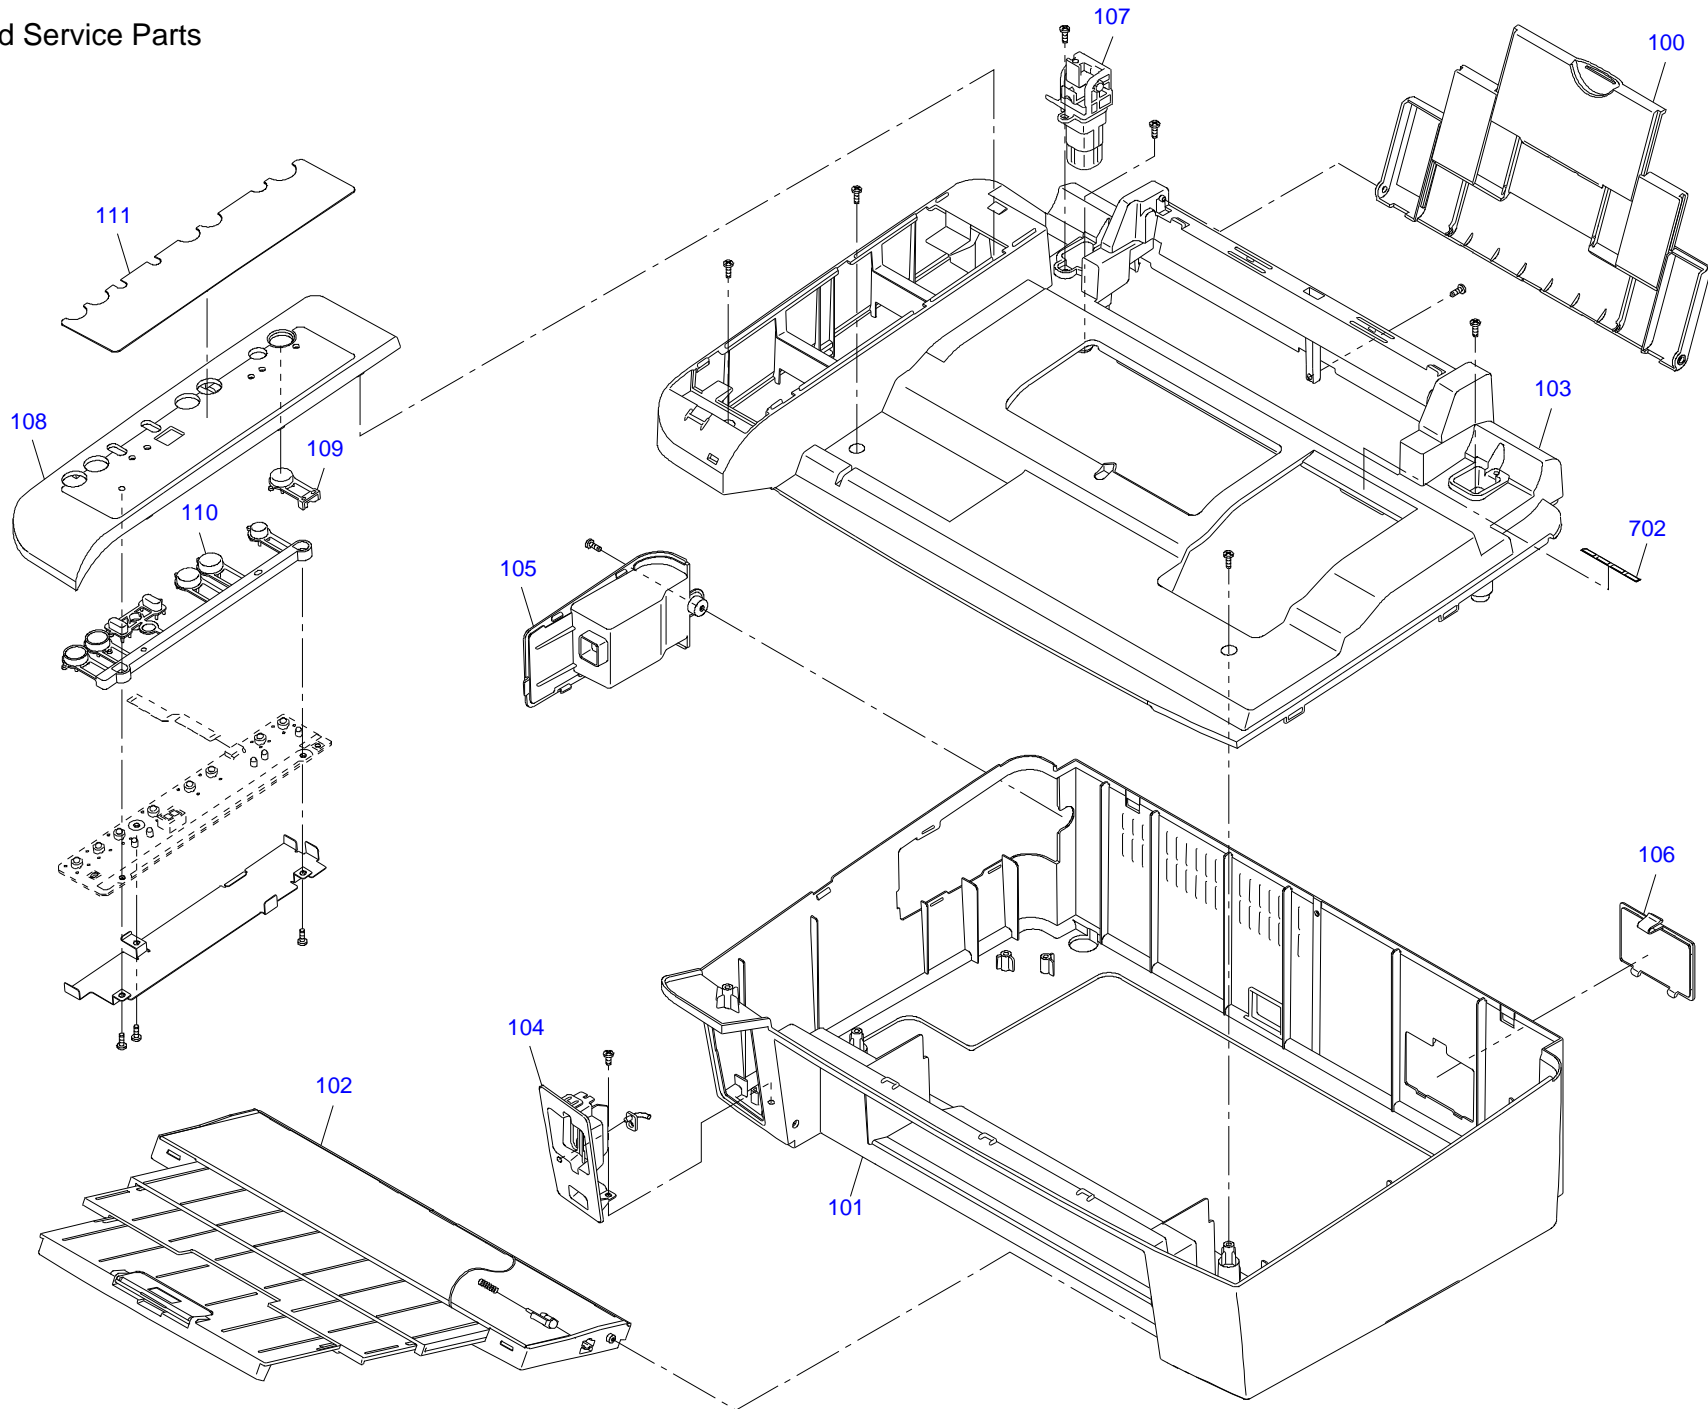

Only numbered Service Parts
are available.