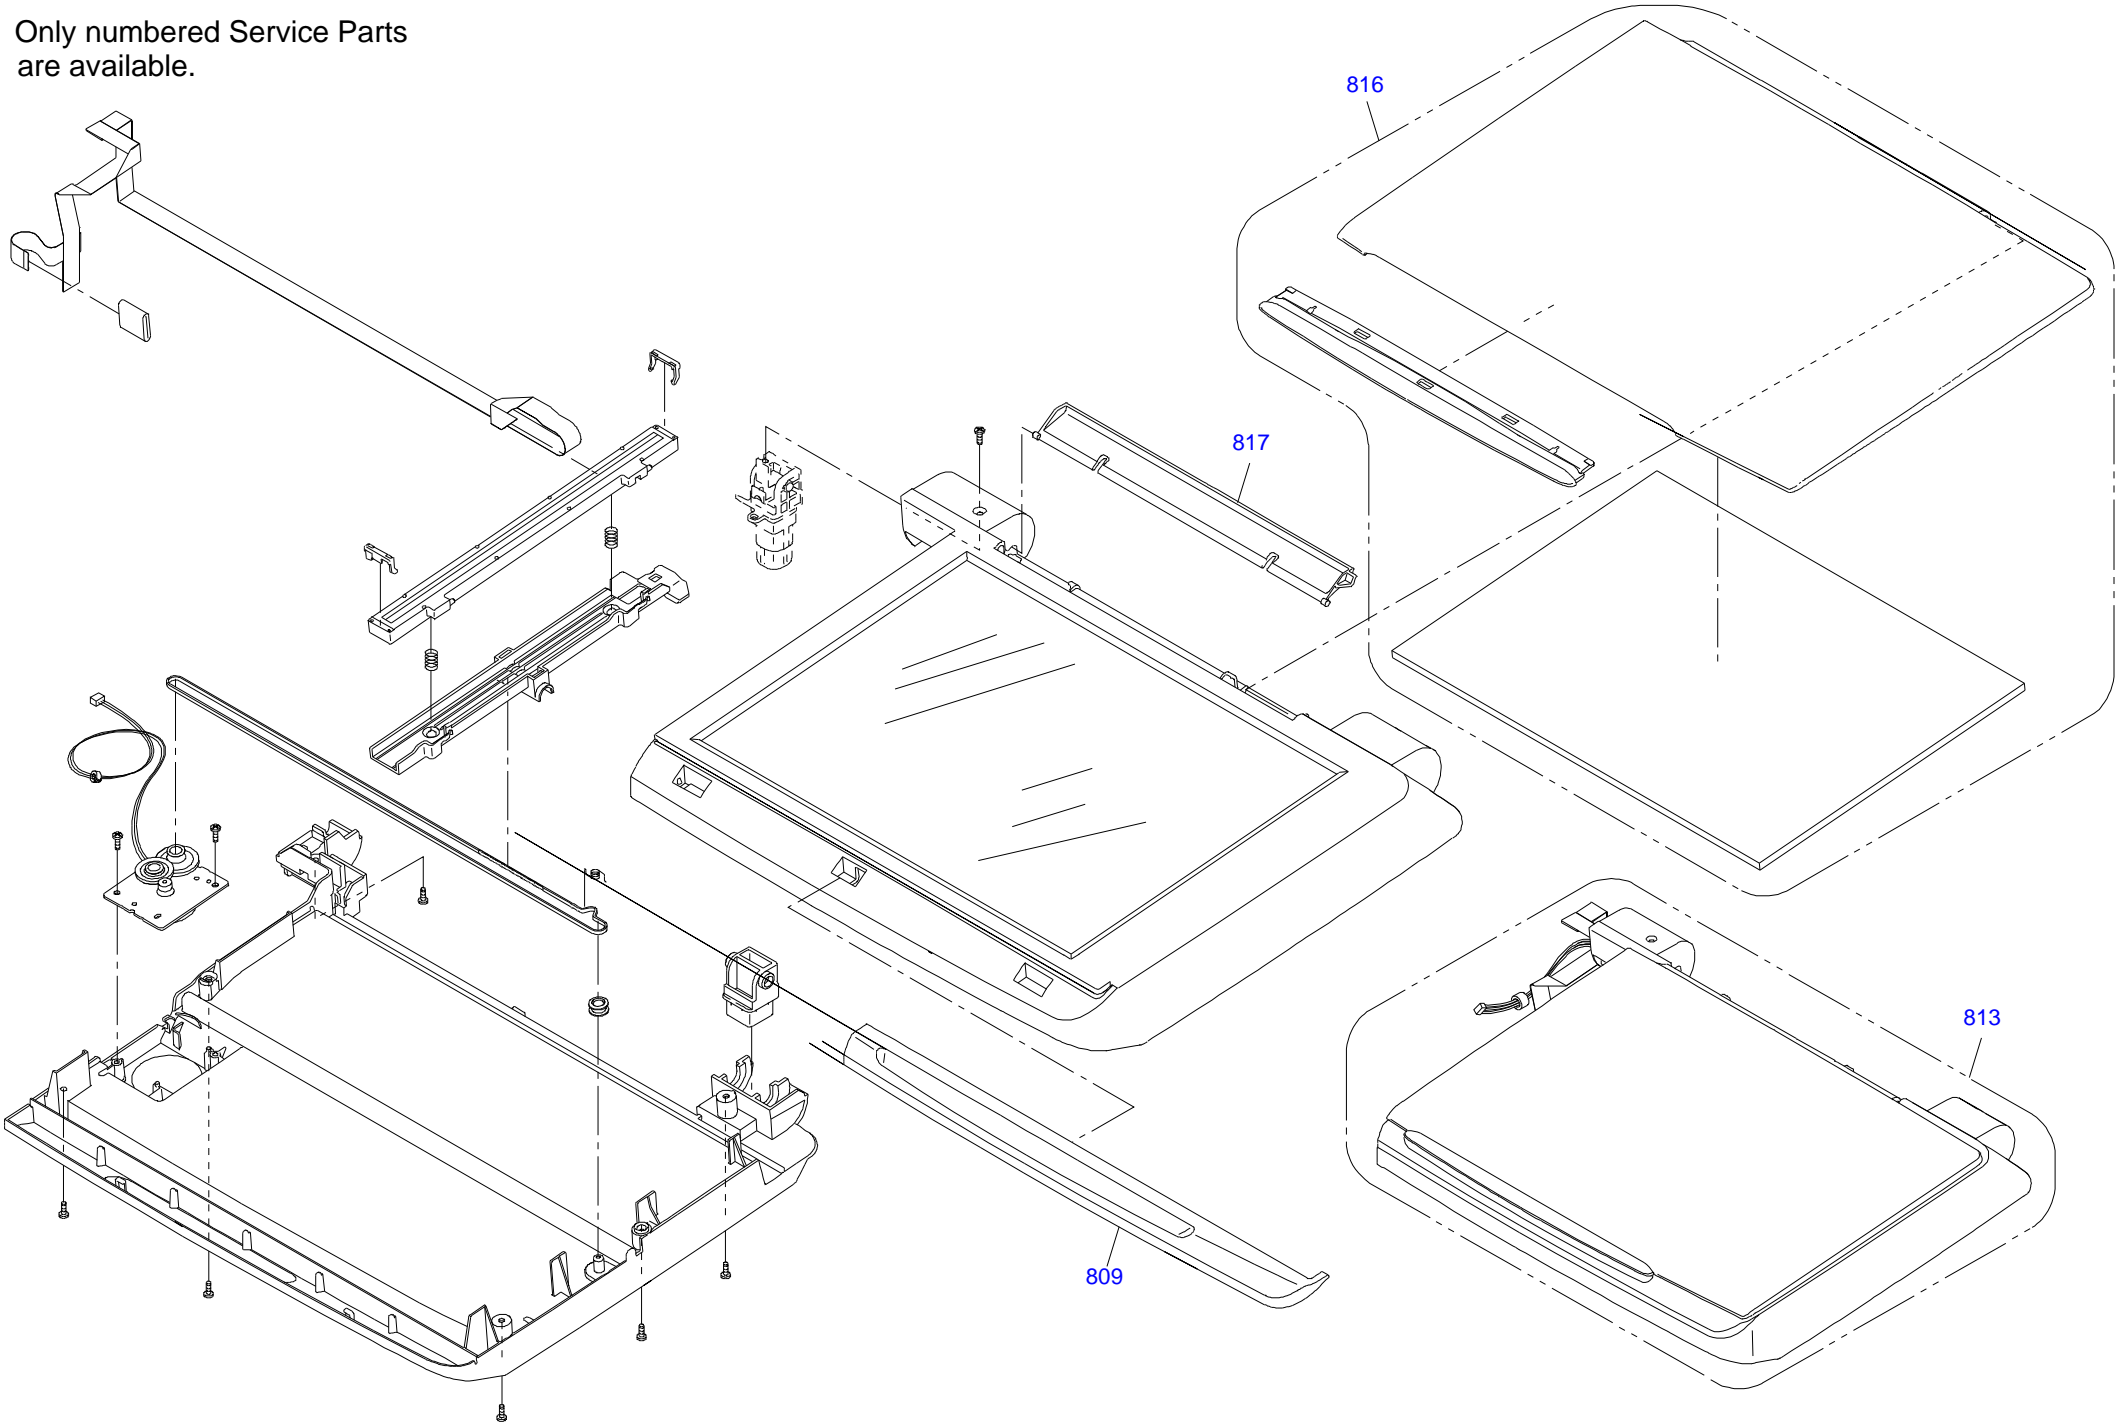

Only numbered Service Parts
are available.