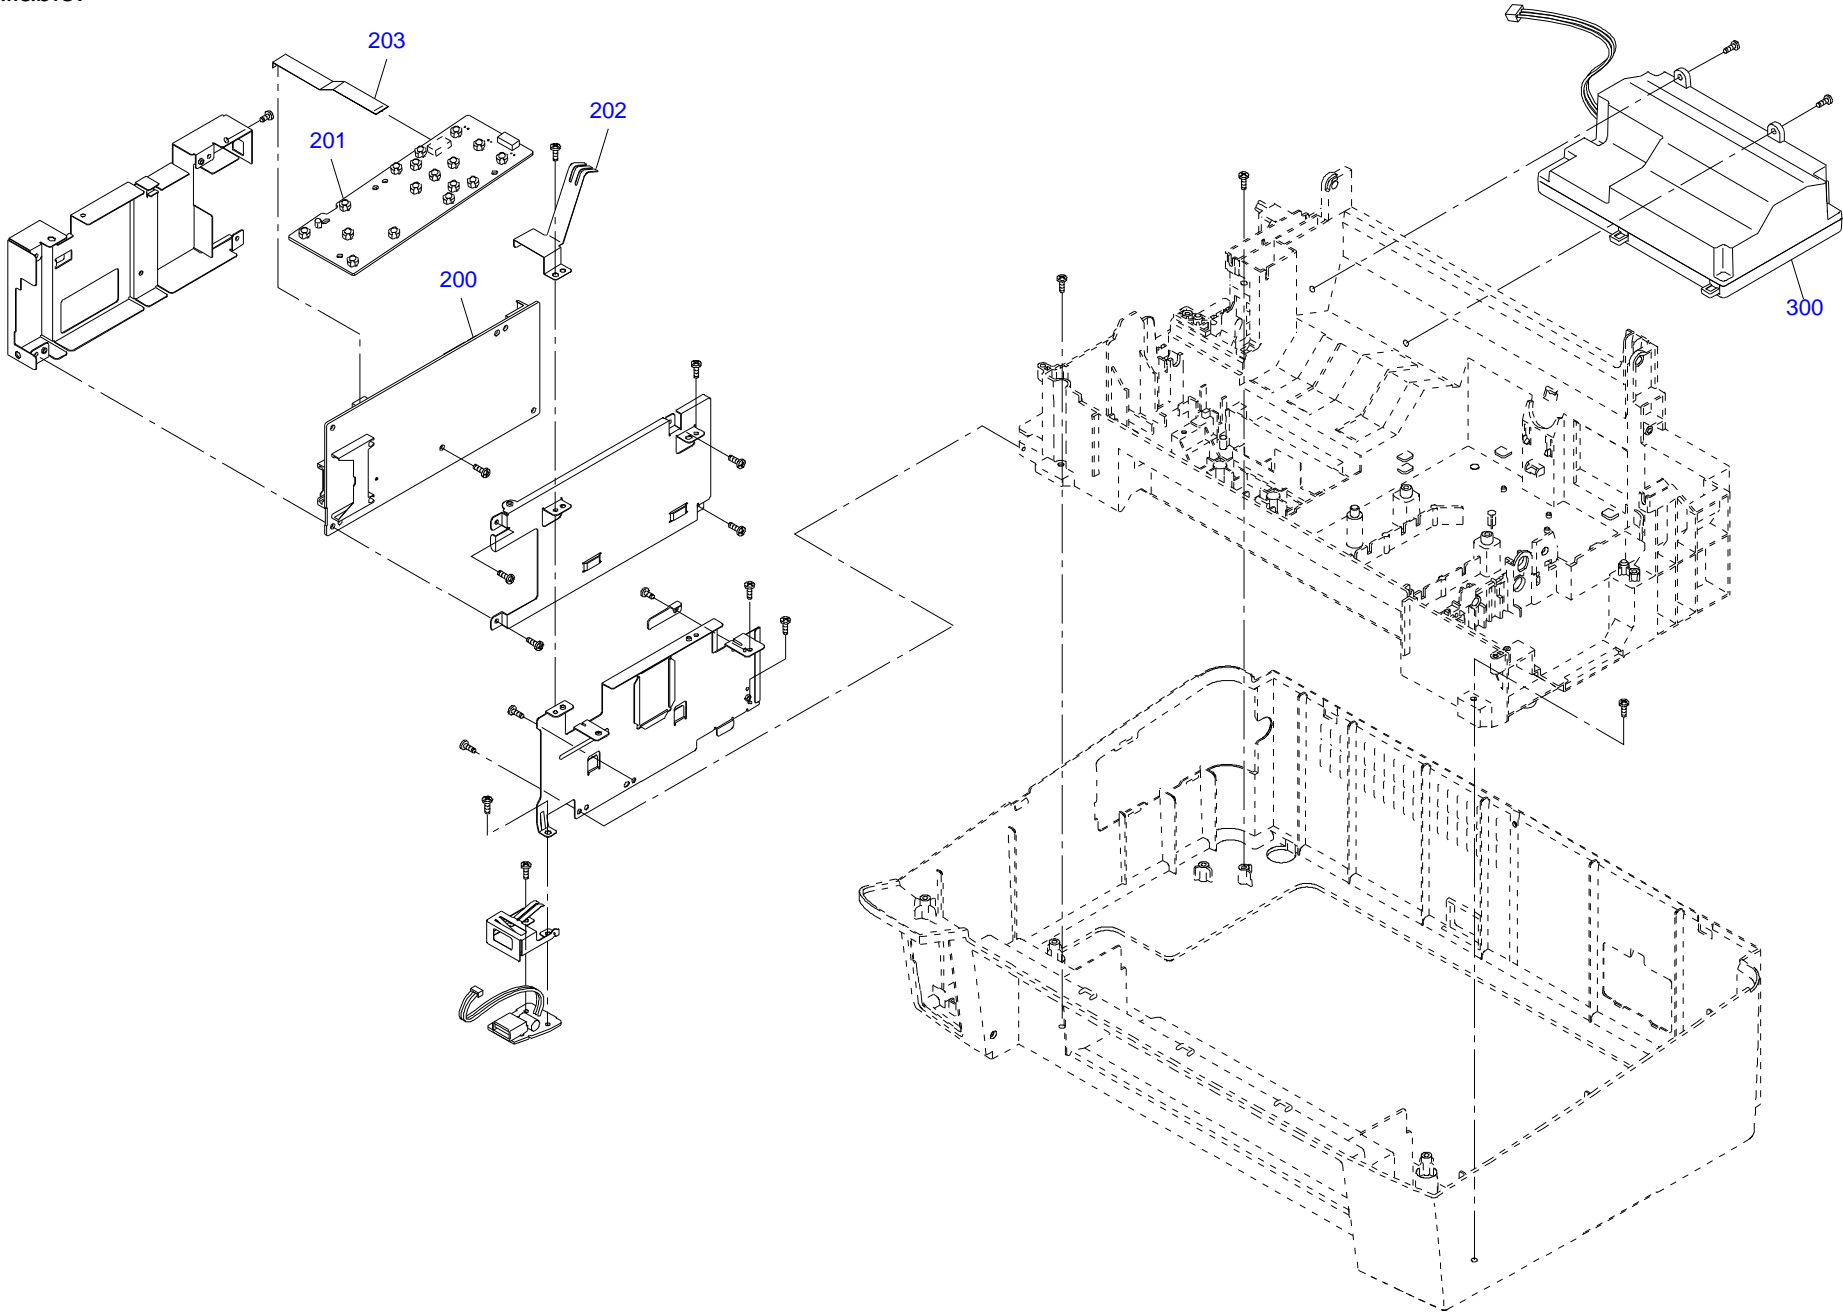

Only numbered Service Parts
are available.