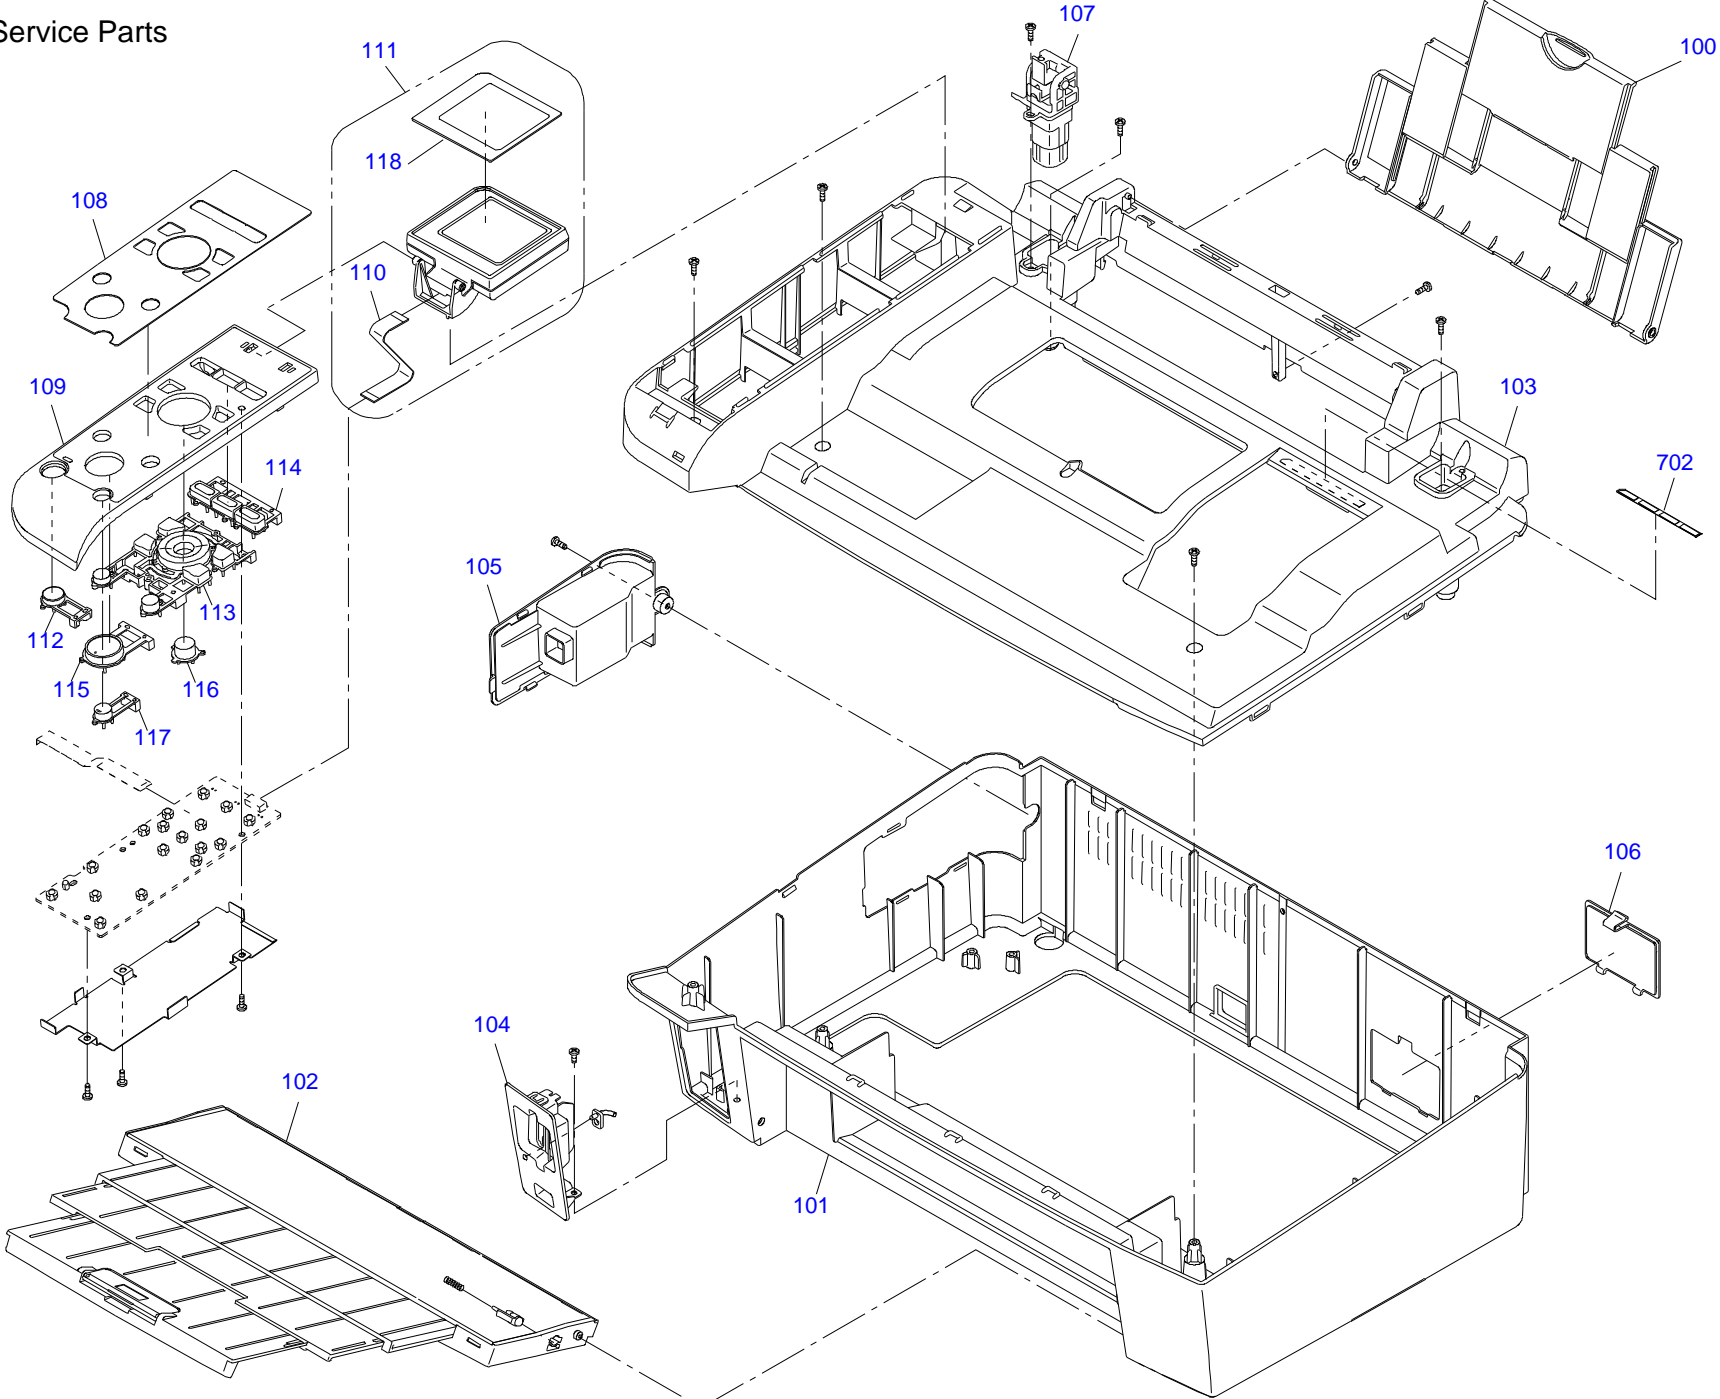

Only numbered Service Parts are available.