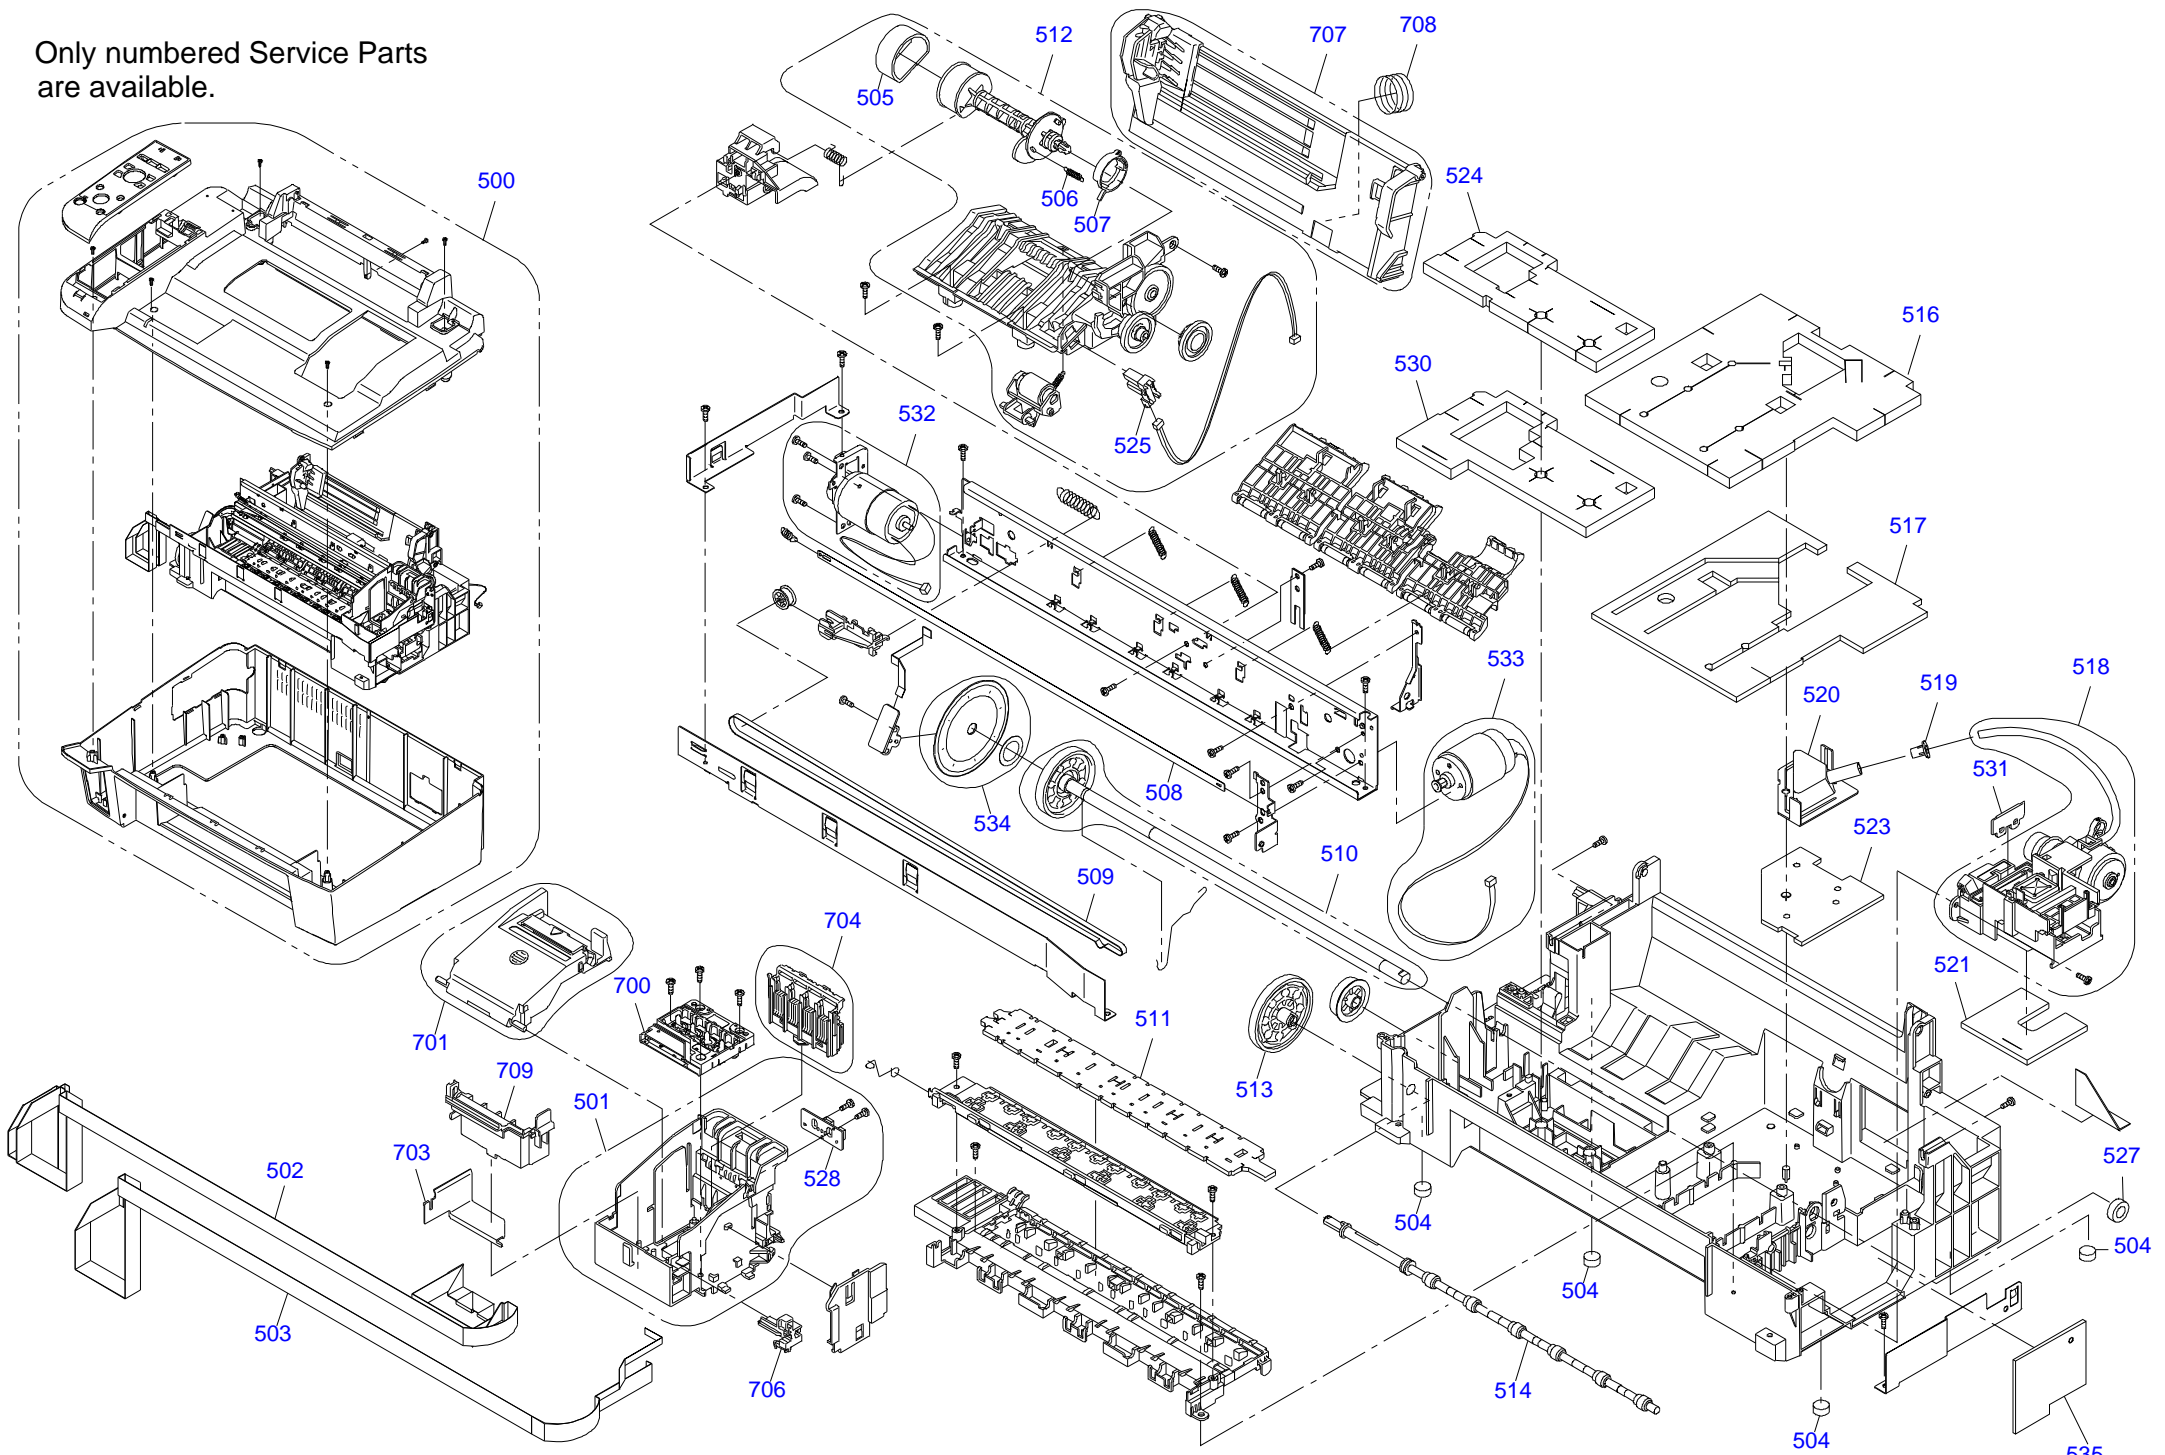

EPSON STYLUS NX400/TX400/SX400/SX405/TX409

No.5

Rev.01

CA20-MECH-011

535

| Part Code               | Part Name                               | Ref No.                 | Category         | Qty | Remark |
|-------------------------|---|-------------------------|------------------|-----|--------|
| <a href="#">2107706</a> | POWER CABLE                             | <a href="#">400</a>     | Accessories      | 1   |        |
| <a href="#">1471120</a> | INK CART.UNBOXED,BK-SS,PIG'T;H28F,EC,AS | <a href="#">NON FIG</a> | Accessories      | 1   |        |
| <a href="#">1471121</a> | INK CART.UNBOXED,C-SSS,PIG'T;H28F,EC,AS | <a href="#">NON FIG</a> | Accessories      | 1   |        |
| <a href="#">1471122</a> | INK CART.UNBOXED,M-SSS,PIG'T;H28F,EC,AS | <a href="#">NON FIG</a> | Accessories      | 1   |        |
| <a href="#">1471124</a> | INK CART.UNBOXED,Y-SSS,PIG'T;H28F,EC,AS | <a href="#">NON FIG</a> | Accessories      | 1   |        |
| <a href="#">3103284</a> | SOFTWARE CD,DOMESTIC                    | <a href="#">NON FIG</a> | Accessories      | 1   |        |
| <a href="#">4113858</a> | SETTING UP MANUAL                       | <a href="#">NON FIG</a> | Accessories      | 1   |        |
| <a href="#">4113861</a> | USER'S GUIDE                            | <a href="#">NON FIG</a> | Accessories      | 1   |        |
| <a href="#">4113862</a> | USER'S GUIDE                            | <a href="#">NON FIG</a> | Accessories      | 1   |        |
| <a href="#">1487625</a> | PAPER SUPPORT ASSY.;IEI                 | <a href="#">100</a>     | Case             | 1   |        |
| <a href="#">1485034</a> | HOUSING,LOWER;C                         | <a href="#">101</a>     | Case             | 1   |        |
| <a href="#">1487628</a> | STACKER ASSY.;IEI                       | <a href="#">102</a>     | Case             | 1   |        |
| <a href="#">1497276</a> | HOUSING,UPPER;F                         | <a href="#">103</a>     | Case             | 1   |        |
| <a href="#">1485035</a> | COVER,USB;C                             | <a href="#">105</a>     | Case             | 1   |        |
| <a href="#">1472775</a> | COVER,INKTUBE;C                         | <a href="#">106</a>     | Case             | 1   |        |
| <a href="#">1467706</a> | HINGE,ASSEMBLY                          | <a href="#">107</a>     | Case             | 1   |        |
| <a href="#">1491834</a> | SHEET,PANEL;E                           | <a href="#">108</a>     | Case             | 1   |        |
| <a href="#">1460743</a> | HOUSING,PANEL                           | <a href="#">109</a>     | Case             | 1   |        |
| <a href="#">2116336</a> | HARNESS                                 | <a href="#">110</a>     | Case             | 1   |        |
| <a href="#">1487973</a> | LCD ASSY.;IEI                           | <a href="#">111</a>     | Case             | 1   |        |
| <a href="#">1460756</a> | BUTTON,SW,POWER                         | <a href="#">112</a>     | Case             | 1   |        |
| <a href="#">1460749</a> | BUTTON,SW,PANEL                         | <a href="#">113</a>     | Case             | 1   |        |
| <a href="#">1460761</a> | BUTTON,SW,MODE                          | <a href="#">114</a>     | Case             | 1   |        |
| <a href="#">1460762</a> | BUTTON,SW,START                         | <a href="#">115</a>     | Case             | 1   |        |
| <a href="#">1460759</a> | BUTTON,SW,OK                            | <a href="#">116</a>     | Case             | 1   |        |
| <a href="#">1460763</a> | BUTTON,SW,STOP                          | <a href="#">117</a>     | Case             | 1   |        |
| <a href="#">1460767</a> | COVER,LCD                               | <a href="#">118</a>     | Case             | 1   |        |
| <a href="#">2116335</a> | HARNESS                                 | <a href="#">203</a>     | Case             | 1   |        |
| <a href="#">1464551</a> | LABEL,POSITION,CARTRIDGE                | <a href="#">702</a>     | Case             | 1   |        |
| <a href="#">1461678</a> | HOUSING,FRONT,SC                        | <a href="#">809</a>     | Case             | 1   |        |
| <a href="#">2122599</a> | SCANNER UNIT;C;IEI,ASP                  | <a href="#">813</a>     | Case             | 1   |        |
| <a href="#">1493392</a> | COVER,DOCUMENT ASSY.;D;SC;IEI           | <a href="#">816</a>     | Case             | 1   |        |
| <a href="#">1490509</a> | COVER,ASF;B                             | <a href="#">817</a>     | Case             | 1   |        |
| <a href="#">2120934</a> | BOARD ASSY.,MAIN                        | <a href="#">200</a>     | Electronic Parts | 1   |        |
| <a href="#">2116183</a> | BOARD ASSY.,PANEL                       | <a href="#">201</a>     | Electronic Parts | 1   |        |
| <a href="#">1460774</a> | GROUNDING PLATE,PANEL                   | <a href="#">202</a>     | Electronic Parts | 1   |        |
| <a href="#">2122598</a> | PRINTER MECHANISM (ASP)                 | <a href="#">500</a>     | Mechanism Parts  | 1   |        |
| <a href="#">1475097</a> | SUB CR ASSY.;IEI                        | <a href="#">501</a>     | Mechanism Parts  | 1   |        |
| <a href="#">2115990</a> | CABLE,HEAD                              | <a href="#">502</a>     | Mechanism Parts  | 1   |        |
| <a href="#">2115992</a> | CABLE,HEAD;B                            | <a href="#">503</a>     | Mechanism Parts  | 1   |        |
| <a href="#">1217084</a> | FOOT                                    | <a href="#">504</a>     | Mechanism Parts  | 4   |        |
| <a href="#">1075955</a> | ROLLER,LD;B                             | <a href="#">505</a>     | Mechanism Parts  | 1   |        |
| <a href="#">1052673</a> | EXTENSION SPRING,0.143                  | <a href="#">506</a>     | Mechanism Parts  | 1   |        |
| <a href="#">1459833</a> | CLUTCH                                  | <a href="#">507</a>     | Mechanism Parts  | 1   |        |
| <a href="#">1279691</a> | SCALE,CR                                | <a href="#">508</a>     | Mechanism Parts  | 1   |        |
| <a href="#">1459802</a> | TIMING BELT,CR                          | <a href="#">509</a>     | Mechanism Parts  | 1   |        |
| <a href="#">1466016</a> | ROLLER,PF ASSY.;IEI                     | <a href="#">510</a>     | Mechanism Parts  | 1   |        |
| <a href="#">1476501</a> | POROUS PAD,PAPER GUIDE,FRONT;ASP        | <a href="#">511</a>     | Mechanism Parts  | 1   |        |