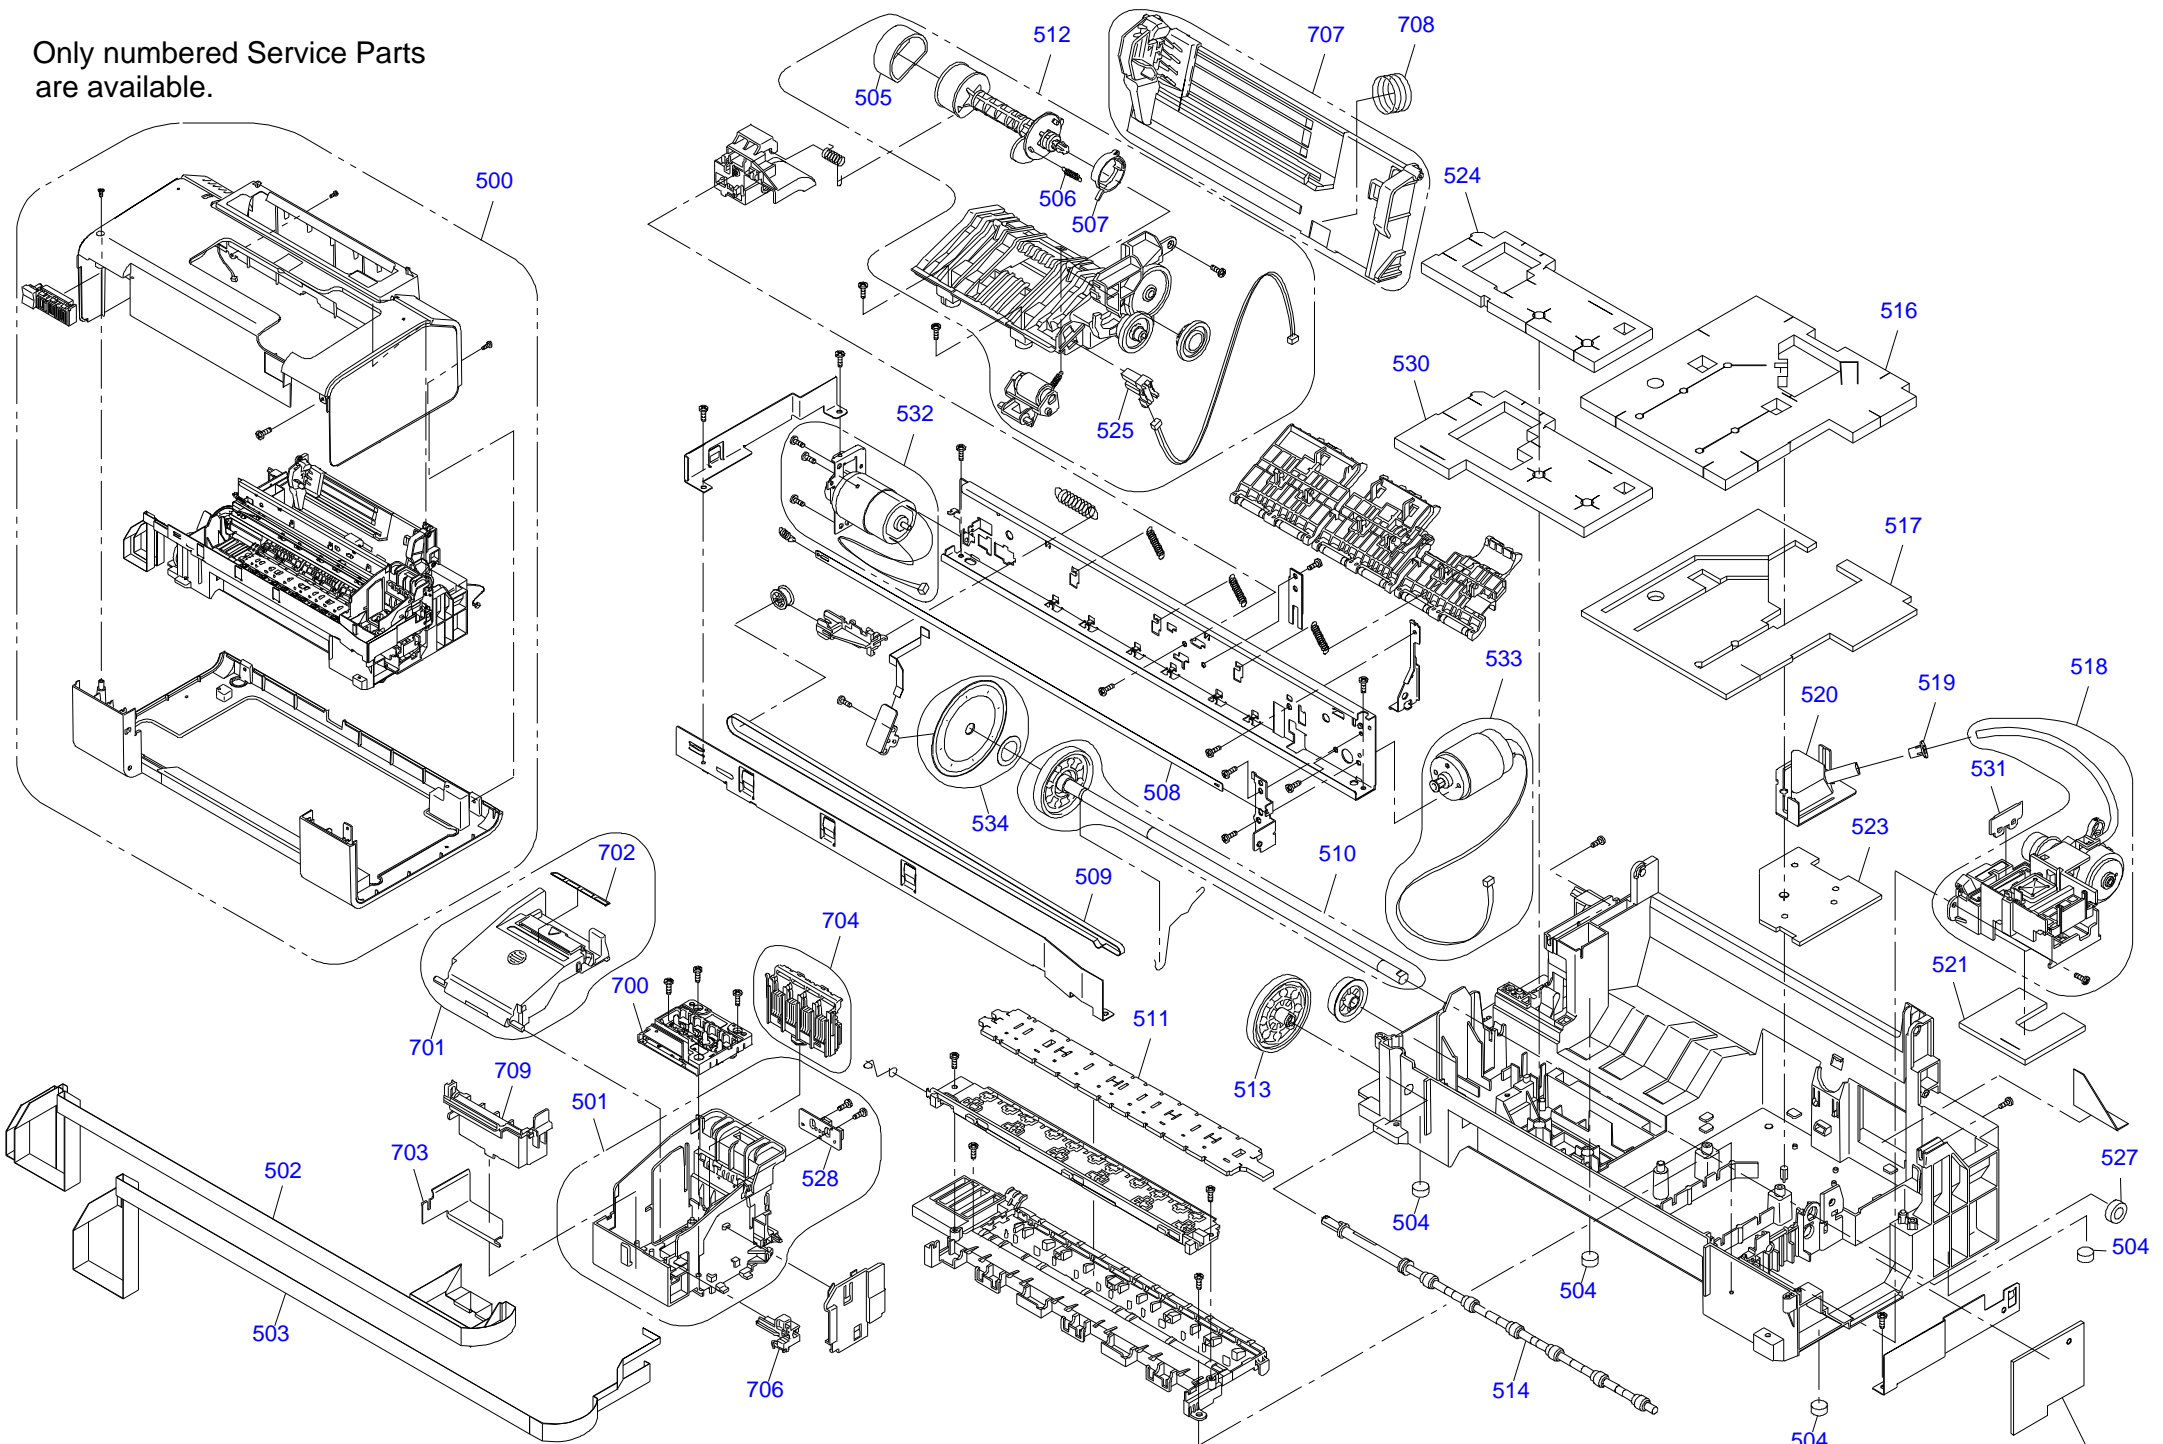

EPSON STYLUS NX200/SX200/SX205/TX200/TX203/TX209

No.5

Rev.01

CA21-MECH-011

535

Part Code	Part Name	Ref No.	Category	Qty	Remark
2107706	POWER CABLE	400	Accessories	1	
1495050	INK CART.UNBOXED,BK-S2,PIG'T;H28FA/AN, AS	NON FIG	Accessories	1	
1495051	INK CART.UNBOXED,C-S3,PIG'T;H28FA/AN,AS	NON FIG	Accessories	1	
1495052	INK CART.UNBOXED,M-S3,PIG'T;H28FA/AN,AS	NON FIG	Accessories	1	
1495053	INK CART.UNBOXED,Y-S3,PIG'T;H28FA/AN,AS	NON FIG	Accessories	1	
3103270	SOFTWARE CD,CISMEA	NON FIG	Accessories	1	
4113870	SETTING UP MANUAL	NON FIG	Accessories	1	
4113890	USER'S GUIDE	NON FIG	Accessories	1	
4113891	USER'S GUIDE	NON FIG	Accessories	1	
1487941	PAPER SUPPORT ASSY;CA21;EPPI	100	Case	1	
1485034	HOUSING,LOWER;C	101	Case	1	
1487949	STACKER ASSY;C;CA21;EPPI	102	Case	1	
1485033	HOUSING,UPPER;C	103	Case	1	
1487955	COVER CARD SLOT ASSY;C;CA21;ASP;EPPI	104	Case	1	
1485035	COVER,USB;C	105	Case	1	
1472775	COVER,INKTUBE;C	106	Case	1	
1467706	HINGE,ASSEMBLY	107	Case	1	
1460787	HOUSING,PANEL	108	Case	1	
1460756	BUTTON,SW,POWER	109	Case	1	
1460788	BUTTON,SW	110	Case	1	
1491829	SHEET,PANEL;K	111	Case	1	
2116337	HARNESS	203	Case	1	
1464551	LABEL,POSITION,CARTRIDGE	702	Case	2	
1461678	HOUSING,FRONT,SC	809	Case	1	
2121938	SCANNER UNIT;CA21;EPPI	813	Case	1	
1488753	COVER DOCUMENT ASSY.,;SC;EPPI	816	Case	1	
1490509	COVER,ASF;B	817	Case	1	
2120935	BOARD ASSY.,MAIN	200	Electronic Parts	1	
2116181	BOARD ASSY.,PANEL	201	Electronic Parts	1	
1460774	GROUNDING PLATE,PANEL	202	Electronic Parts	1	
2122615	PRINTER MECHANISM,ASP	500	Mechanism Parts	1	
1475097	SUB CR ASSY.,;IEI	501	Mechanism Parts	1	
2115990	CABLE,HEAD	502	Mechanism Parts	1	
2115992	CABLE,HEAD;B	503	Mechanism Parts	1	
1217084	FOOT	504	Mechanism Parts	4	
1075955	ROLLER,LD;B	505	Mechanism Parts	1	
1052673	EXTENSION SPRING,0.143	506	Mechanism Parts	1	
1459833	CLUTCH	507	Mechanism Parts	1	
1486872	SCALE,CR	508	Mechanism Parts	1	
1459802	TIMING BELT,CR	509	Mechanism Parts	1	
1482658	ROLLER,PF ASSY.,C687;EPPI	510	Mechanism Parts	1	
1476501	POROUS PAD,PAPER GUIDE,FRONT;ASP	511	Mechanism Parts	1	
1488292	ASF ASSY;CA21;EPPI	512	Mechanism Parts	1	
1459817	SPUR GEAR,51.5	513	Mechanism Parts	1	
1486767	ROLLER,EJECT;B	514	Mechanism Parts	1	
1491008	POROUS PAD,INK EJ,MIDDLE;E	516	Mechanism Parts	1	
1491009	POROUS PAD,INK EJ,LOWER;E	517	Mechanism Parts	1	
1487935	INK SYSTEM ASSY;CA21;EPPI	518	Mechanism Parts	1	