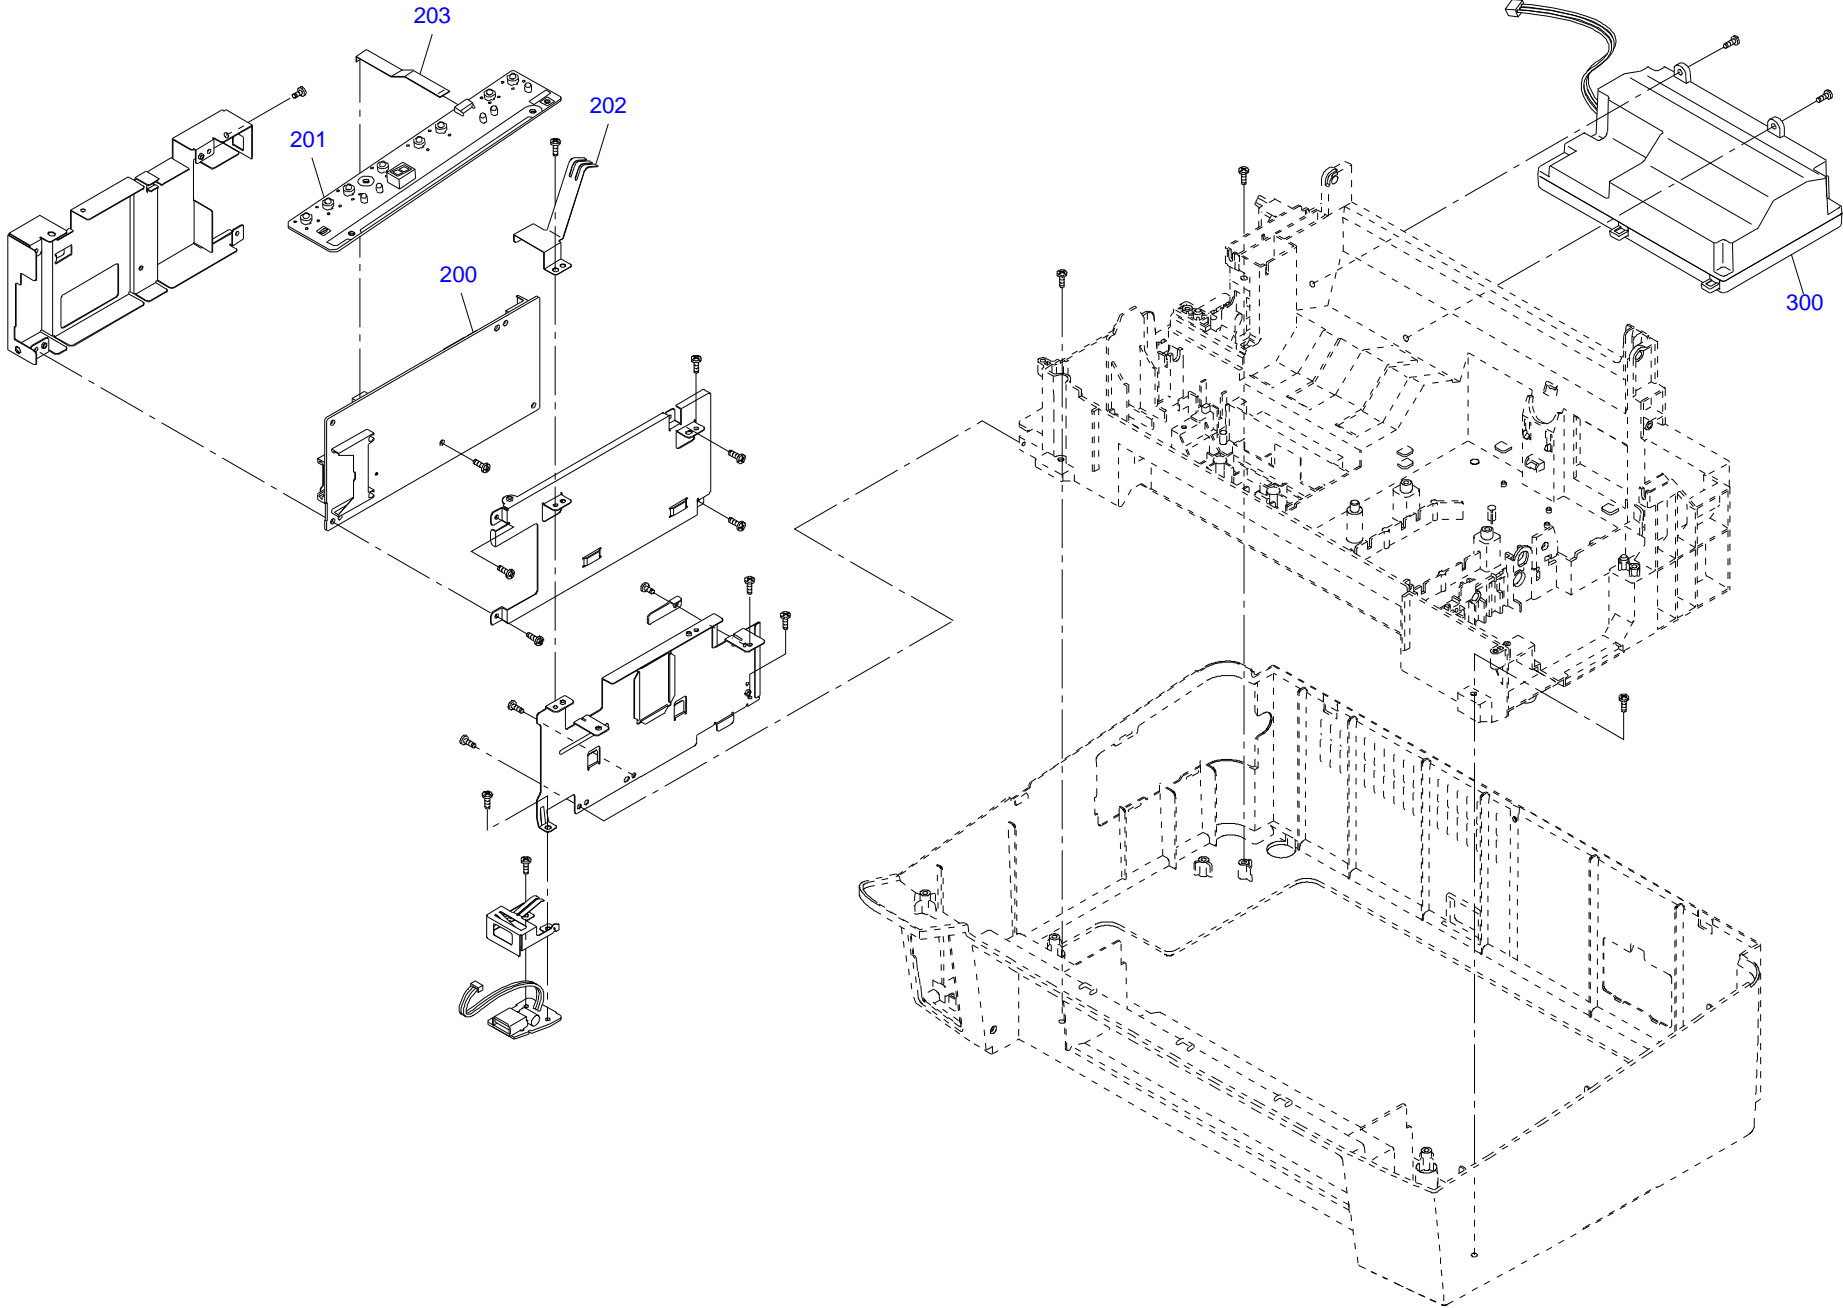

Only numbered Service Parts
are available.