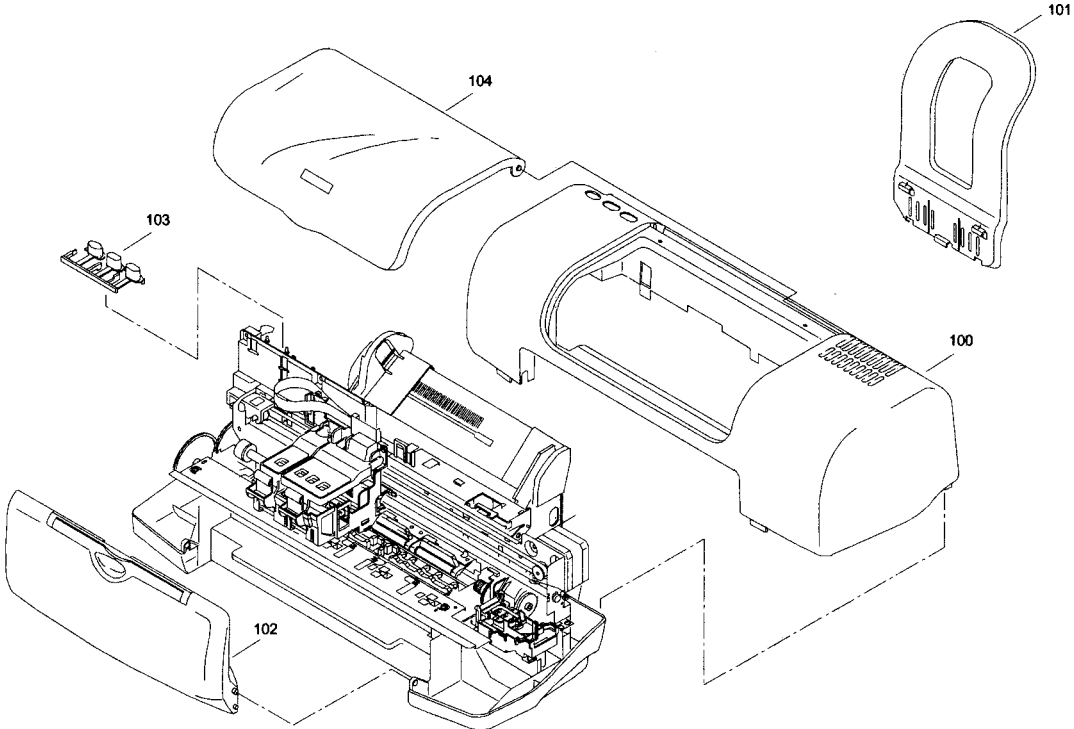

EPSON

STYLUS PHOTO 830U

Page No.:1

REF	PART NO	DESCRIPTION	SPEC	QTY
100	1245711	HOUSING,UPPER; EBM		1
101	1079896	PAPER SUPPORT DARK GREY		1
102	1091564	STACKER ASSY.,C417;EAI		1
103	1108249	BUTTON,SW		1
104	1249091	COVER,PRINTER ASSY.;		1
200	2083207	BOARD ASSY.,MAIN	SEE NOTE BELOW	1
300	1156266	POWER SUPPLY ASSY.		1
500	2083206	PRINTER MECHANISM(ASP)MA616-101		1
501	F095001	PRINT HEAD	288	1
502	1113801	CARRIAGE ASSY		1
503	1155386	COVER CARTRIDGE BLACK;E ASSY		1
504	1155385	COVER CARTRIDGE COLOUR;C ASSY		1
505	2071414	CABLE,HEAD		1
508	1155382	HOLDER SHAFT ASSY		1
509	2071456	MOTOR ASSY.,CARRIAGE	33W,	1
511	1246142	POROUS PAD,PAPER GUIDE,FRONT		1
512	1084395	FRAME,FRONT ASSY.,C417		1
513	1073165	C.B.S. SCREW(B300204211)	M3X6	2
514	1084729	POROUS PAD,SLIDER,CAP		1
516	1084661	SHAFT,CR,GUIDE;B		1
518	1073171	C.B.S. SCREW	M3X8 : PREVIOUSLY B300204311	1
519	1023043	+ BIND B-TITE SEMS W2,2.5X5,F/ZB		1
520	1080064	POROUS PAD,INK EJECT,SMALL;B		1
521	1080062	POROUS PAD,INK EJECT;B		3
523	1080427	FOOT		4
524	1078972	HOLDER,CABLE HEAD;B		1
530	1236553	EARTH SPRING,PF		1
531	1230340	ROLLER ASSY.,EJ;C		1
533	2081647	BOARD ASSY.,I/F		1
534	2081900	HARNESS		1
535	1249624	POROUS PAD,INK,LEAD		1
700	1155388	ASF UNIT;F		1
701	1073165	C.B.S. SCREW	M3X6 PREVIOUSLY B300204211	3
702	1005019	C.B.P-TITE SCREW,3X8,F/ZN	M3X8 F/ZN	1
703	1062972	COMPRESSION SPRING,2.50		1
705	1002097	C.B.S. SCREW	M3X12	2
706	1154279	POROUS PAD,TUBE,STOPPER;E		1
711	1005019	C.B.P-TITE SCREW,3X8,F/ZN	M3X8 F/ZN	1
N/A	1092389	BUNDLE PACK,019,ABROAD	...	1
N/A	1219814	INK CARTRIDGE UNBOXED,BLACK,,AS,	4C843B	1
N/A	1219951	INK CARTRIDGE UNBOXED COLOUR,,AS,	4C8430	1
END				

NOTE: REFER TO "TECHEXCHANGE" FOR INFORMATION ABOUT ORDERING IC'S

EPSON

STYLUS PHOTO 830U

Page No.:2

STYLUS PHOTO 830 U No.1 Rev.01 C525-CASE-0011

STYLUS PHOTO 830U No.2

EPSON

STYLUS PHOTO 830U