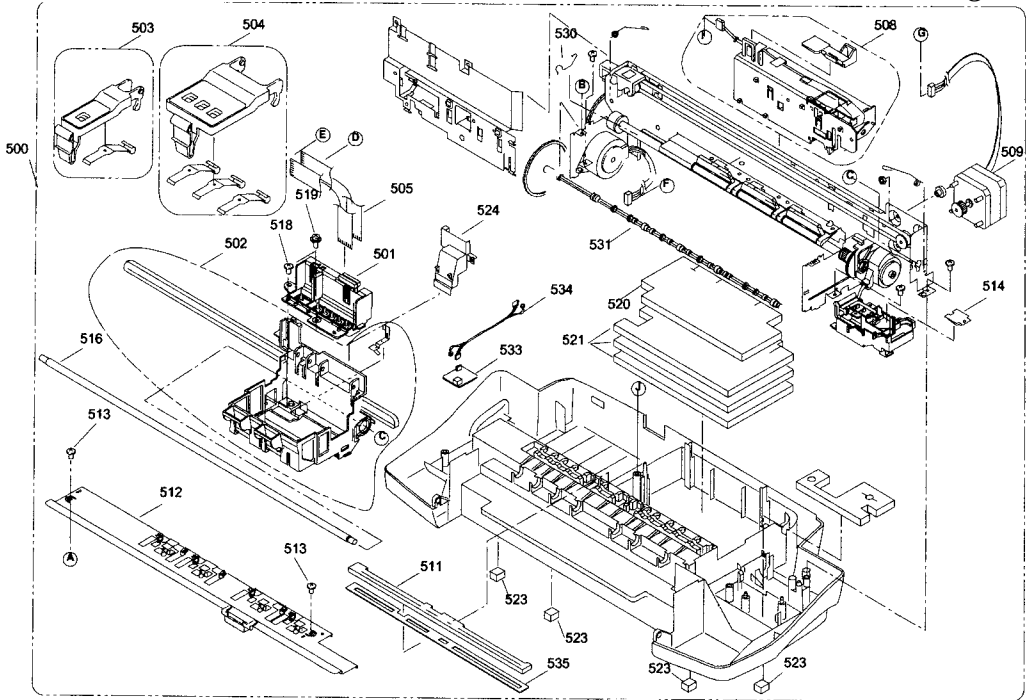

EPSON

STYLUS PHOTO 830U

Page No.:3

STYLUS PHOTO 830U No.3 Rev.01 C525-MECH-0011