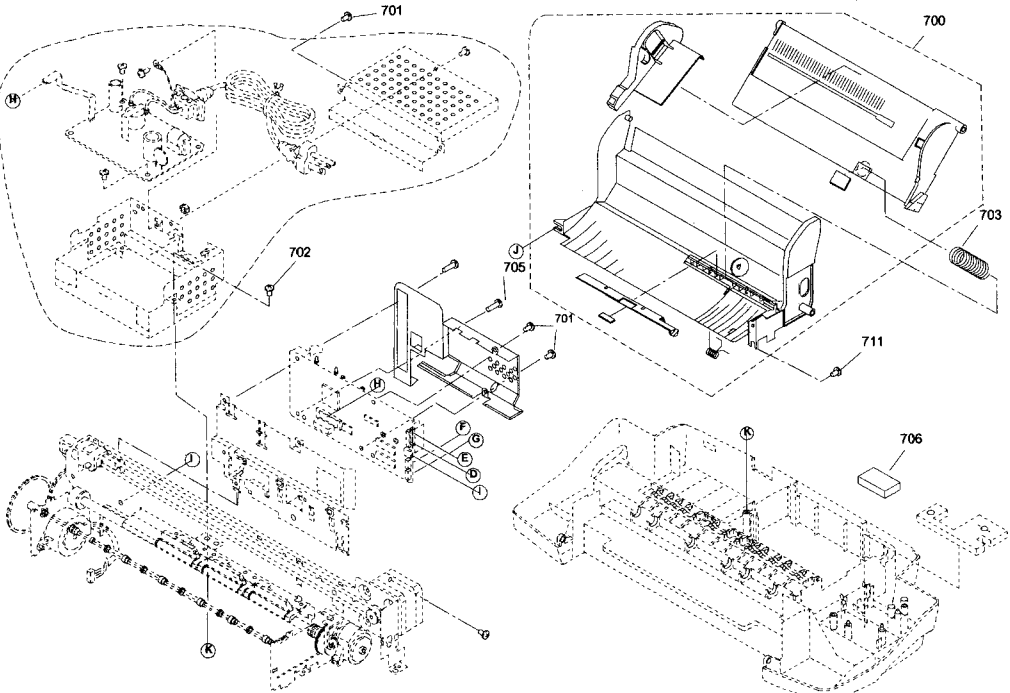

STYLUS PHOTO 830U No.4 Rev.01 C525-MECH-0021