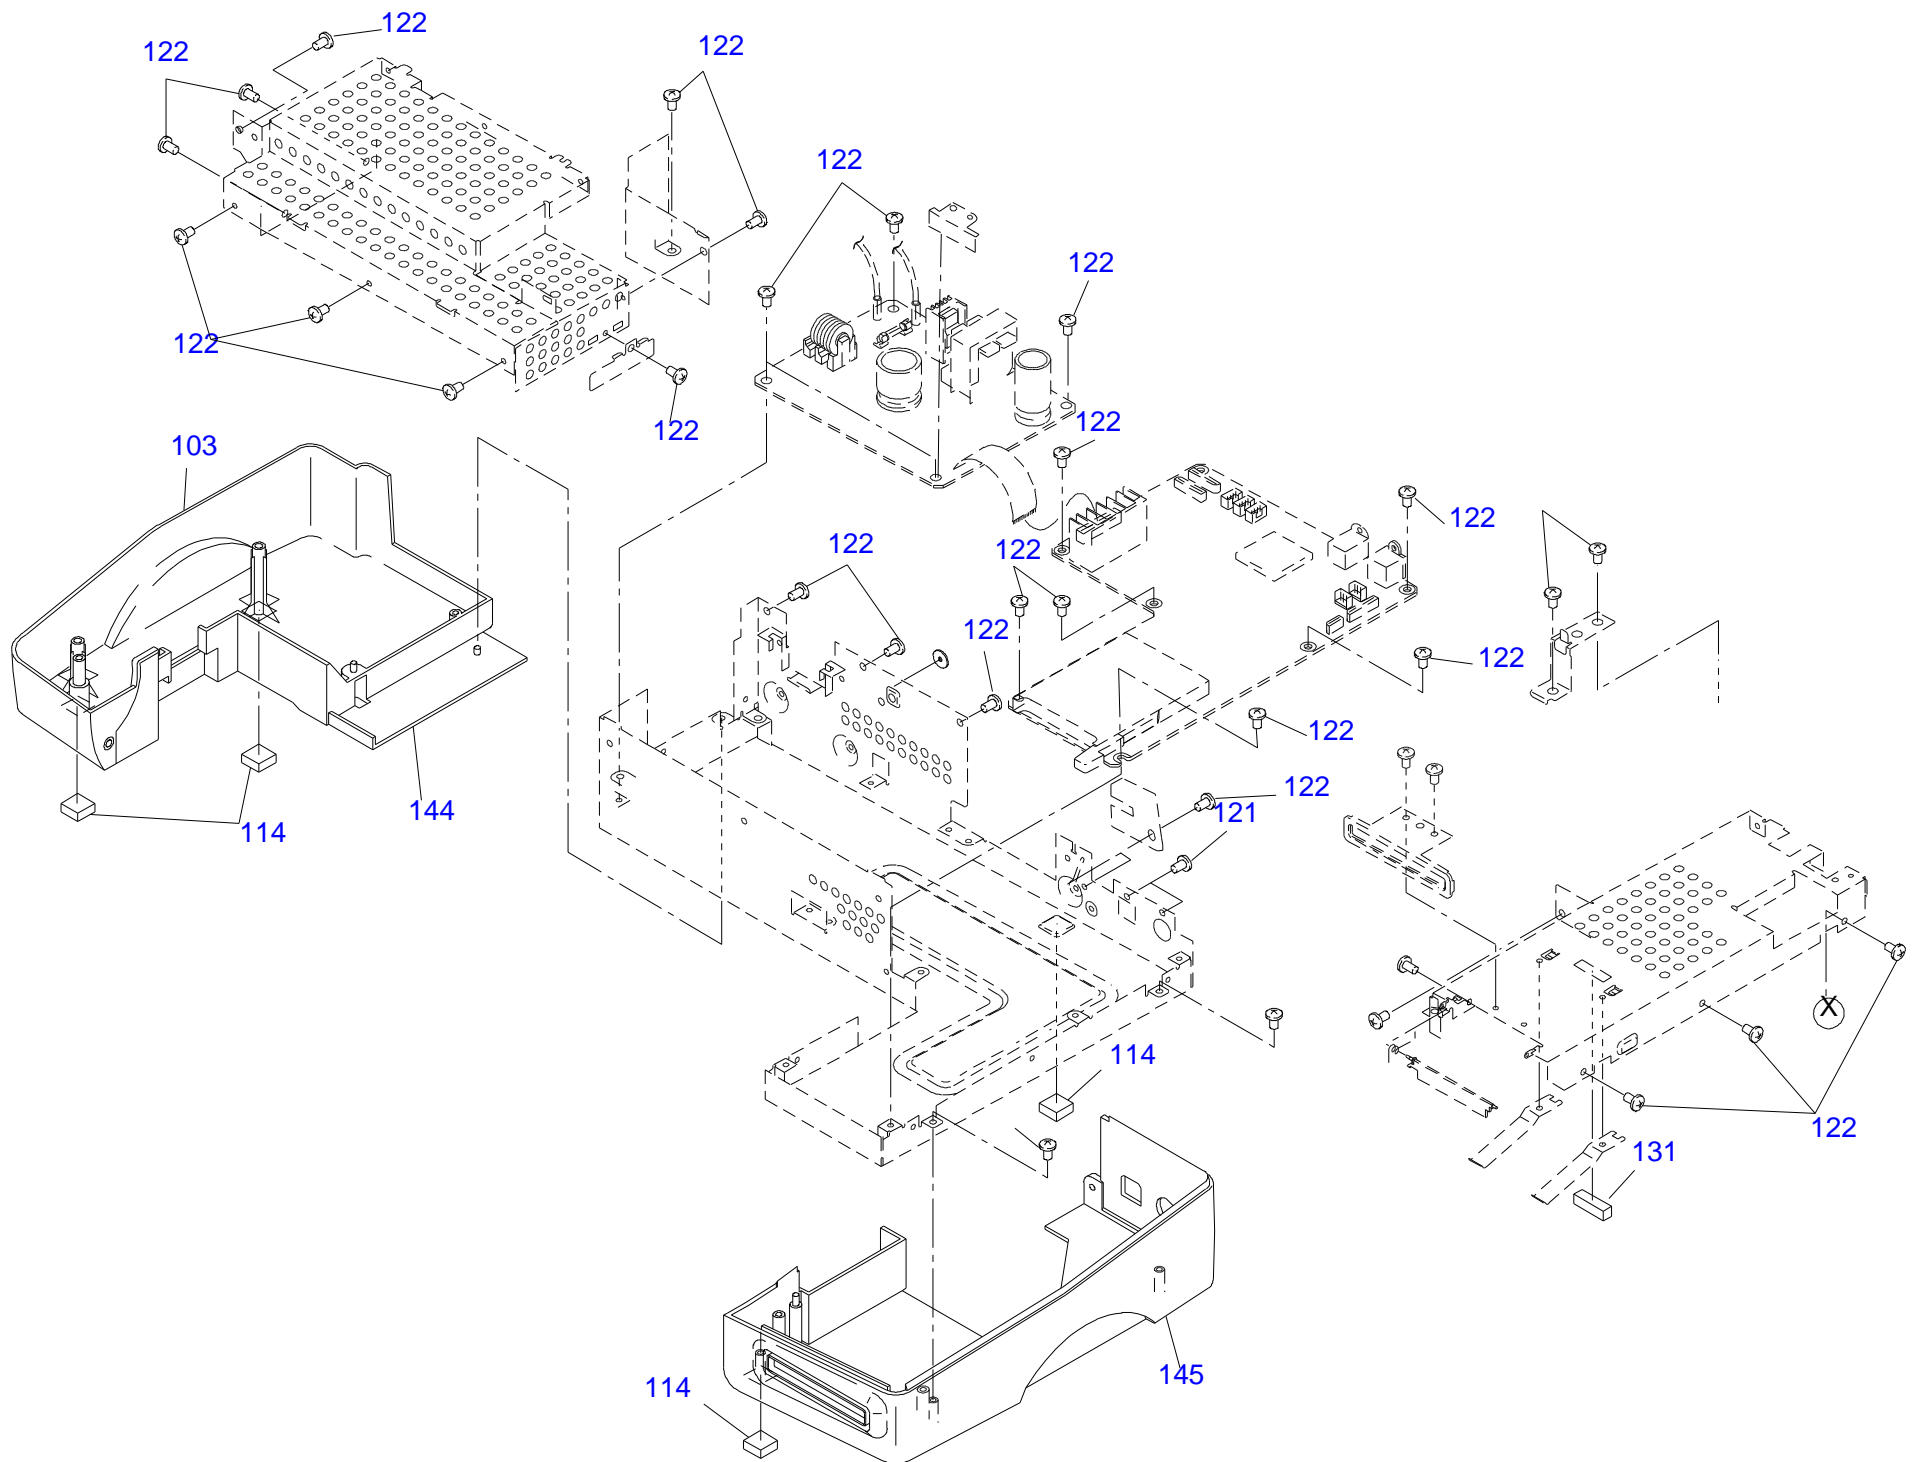

EPSON STYLUS PHOTO 825/915

No.01

Rev.01

C498-CASE-001

Part Code	Part Name	Ref No.	Category	Qty	Remark
1154194	HOUSING;EDG	100	Case	1	
1155445	COVER,PRINTER;B	101	Case	1	
1154216	PAPER SUPPORT;EDG	102	Case	1	
1154198	HOUSING,PANEL,LEFT;EBM	103	Case	1	
1154197	HOUSING,PANEL,RIGHT;EBM	104	Case	1	
1154200	BUTTON,PS;EDG	105	Case	1	
1154199	BUTTON,3KIND;EBM	106	Case	1	
1061469	LENS	107	Case	1	
1113892	LOGO PLATE 10X40;F	109	Case	1	
1061475	OPTICAL TUBE,ACCESS	110	Case	1	
1061470	SHIELD PLATE,PANEL	111	Case	1	
1155762	STACKER ASSY.	113	Case	1	
1047689	FOOT	114	Case	4	
1058664	LOCK,STACKER;B	115	Case	1	
1058665	COMPRESSION SPRING,2.94	116	Case	1	
1004539	C.P.SCREW(B010103311)	121	Case	2	
1073165	C.B.S. SCREW(B300204211)	122	Case	5	
1073165	C.B.S. SCREW(B300204211)	122	Case	25	
1032538	C.B.(O) SCREW,4X5,F/ZG	123	Case	1	
1053639	C,B,S-TITE R.SCREW,3X6,F/UC	124	Case	2	
1005019	C.B.P-TITE SCREW,3X8,F/ZN	125	Case	10	
1032300	C.B.S-TITE(P4),3X6,F/ZN	127	Case	2	
1069708	GASKET,PC CARD	131	Case	1	
1154206	BUTTON,PRINT,START;PANTONE5487C	132	Case	1	
1154201	BUTTON,STOP;DICG-179	133	Case	1	
1154204	BUTTON,FRAME;EDG2	134	Case	1	
1154202	BUTTON,CROSS KEY;EDG2	135	Case	1	
1080488	SHIELD PLATE,PANEL,LCD;B	136	Case	1	
1063754	HOUSING,PANEL,SUPPORT,RIGHT	137	Case	1	
1063755	HOUSING,PANEL,SUPPORT,LEFT	138	Case	1	
1112507	COVER,COLOR,LCD;C	139	Case	1	
1155309	COVER,LCD;AK	140	Case	1	ENGLISH(FOR EUROPE)
1078533	TAPE,21X62	141	Case	1	
1081271	TAPE,3.3X35	142	Case	1	
1081272	TAPE,3.3X45	143	Case	1	
1154196	HOUSING,SUPPORT,LEFT;EDG	144	Case	1	
1154195	HOUSING,SUPPORT,RIGHT;EDG	145	Case	1	
1082886	SPRING,BUTTON,PRINT START	146	Case	1	
1154440	SHEET,LCD	181	Case	1	
1069839	SHEET,LCD,UPPER;B	182	Case	1	
1069848	SHEET,LCD,MIDDLE;B	183	Case	1	
1154439	SHEET,LCD,LOWER	184	Case	1	
2074869	BOARD ASSY.,MAIN	200	Electronic Parts	1	
2047234	BOARD ASSY., POWER SUPPLY	300	Electronic Parts	1	
2047355	WIRE HARNESS	330	Electronic Parts	1	
2047354	WIRE HARNESS	331	Electronic Parts	1	
2047320	BOARD ASSY.,PANEL	450	Electronic Parts	1	
2050994	BOARD ASSY.,PANEL	451	Electronic Parts	1	
1033230	FOOT	117	Mechanism Parts	1	
1005019	C.B.P-TITE SCREW,3X8,F/ZN	125	Mechanism Parts	1	
1073171	C.B.S. SCREW(B300204311)	126	Mechanism Parts	2	