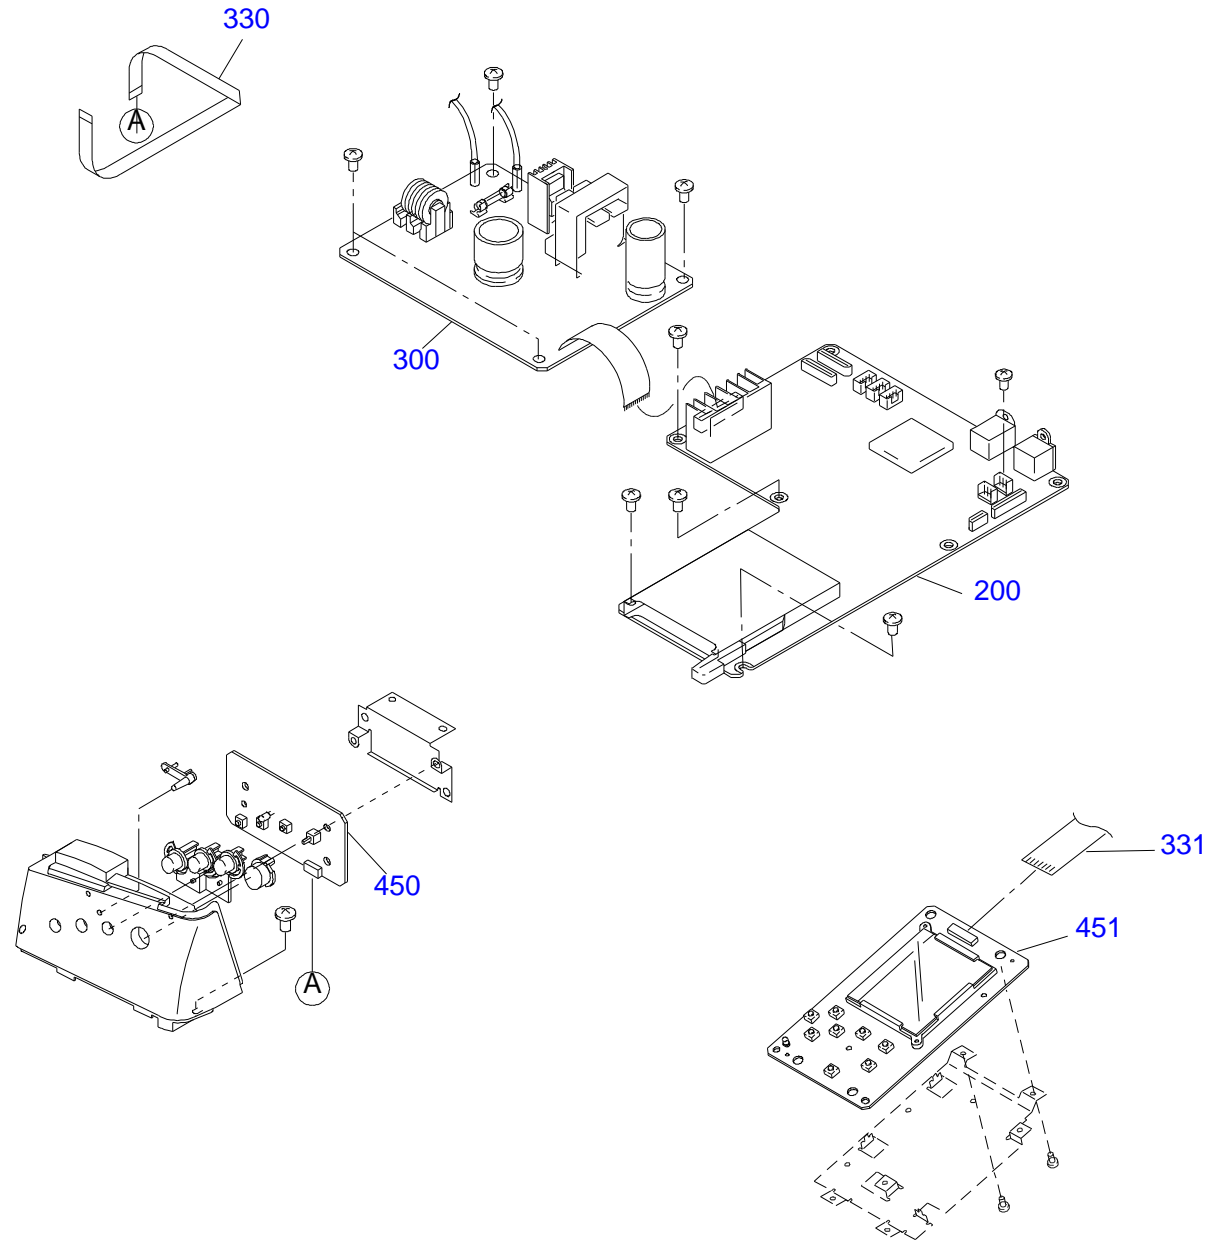

EPSON STYLUS PHOTO 825/915

No.01

Rev.01

C498-CASE-001

Part Code	Part Name	Ref No.	Category	Qty	Remark
1154194	HOUSING;EDG	100	Case	1	
1155445	COVER,PRINTER;B	101	Case	1	
1154216	PAPER SUPPORT;EDG	102	Case	1	
1154198	HOUSING,PANEL,LEFT;EBM	103	Case	1	
1154197	HOUSING,PANEL,RIGHT;EBM	104	Case	1	
1154200	BUTTON,PS;EDG	105	Case	1	
1154199	BUTTON,3KIND;EBM	106	Case	1	
1061469	LENS	107	Case	1	
1113892	LOGO PLATE 10X40;F	109	Case	1	
1061475	OPTICAL TUBE,ACCESS	110	Case	1	
1061470	SHIELD PLATE,PANEL	111	Case	1	
1155762	STACKER ASSY.	113	Case	1	
1047689	FOOT	114	Case	4	
1058664	LOCK,STACKER;B	115	Case	1	
1058665	COMPRESSION SPRING,2.94	116	Case	1	
1004539	C.P.SCREW(B010103311)	121	Case	2	
1073165	C.B.S. SCREW(B300204211)	122	Case	5	
1073165	C.B.S. SCREW(B300204211)	122	Case	25	
1032538	C.B.(O) SCREW,4X5,F/ZG	123	Case	1	
1053639	C,B,S-TITE R.SCREW,3X6,F/UC	124	Case	2	
1005019	C.B.P-TITE SCREW,3X8,F/ZN	125	Case	10	
1032300	C.B.S-TITE(P4),3X6,F/ZN	127	Case	2	
1069708	GASKET,PC CARD	131	Case	1	
1154206	BUTTON,PRINT,START;PANTONE5487C	132	Case	1	
1154201	BUTTON,STOP;DICG-179	133	Case	1	
1154204	BUTTON,FRAME;EDG2	134	Case	1	
1154202	BUTTON,CROSS KEY;EDG2	135	Case	1	
1080488	SHIELD PLATE,PANEL,LCD;B	136	Case	1	
1063754	HOUSING,PANEL,SUPPORT,RIGHT	137	Case	1	
1063755	HOUSING,PANEL,SUPPORT,LEFT	138	Case	1	
1112507	COVER,COLOR,LCD;C	139	Case	1	
1155309	COVER,LCD;AK	140	Case	1	ENGLISH(FOR EUROPE)
1078533	TAPE,21X62	141	Case	1	
1081271	TAPE,3.3X35	142	Case	1	
1081272	TAPE,3.3X45	143	Case	1	
1154196	HOUSING,SUPPORT,LEFT;EDG	144	Case	1	
1154195	HOUSING,SUPPORT,RIGHT;EDG	145	Case	1	
1082886	SPRING,BUTTON,PRINT START	146	Case	1	
1154440	SHEET,LCD	181	Case	1	
1069839	SHEET,LCD,UPPER;B	182	Case	1	
1069848	SHEET,LCD,MIDDLE;B	183	Case	1	
1154439	SHEET,LCD,LOWER	184	Case	1	
2074869	BOARD ASSY.,MAIN	200	Electronic Parts	1	
2047234	BOARD ASSY., POWER SUPPLY	300	Electronic Parts	1	
2047355	WIRE HARNESS	330	Electronic Parts	1	
2047354	WIRE HARNESS	331	Electronic Parts	1	
2047320	BOARD ASSY.,PANEL	450	Electronic Parts	1	
2050994	BOARD ASSY.,PANEL	451	Electronic Parts	1	
1033230	FOOT	117	Mechanism Parts	1	
1005019	C.B.P-TITE SCREW,3X8,F/ZN	125	Mechanism Parts	1	
1073171	C.B.S. SCREW(B300204311)	126	Mechanism Parts	2	