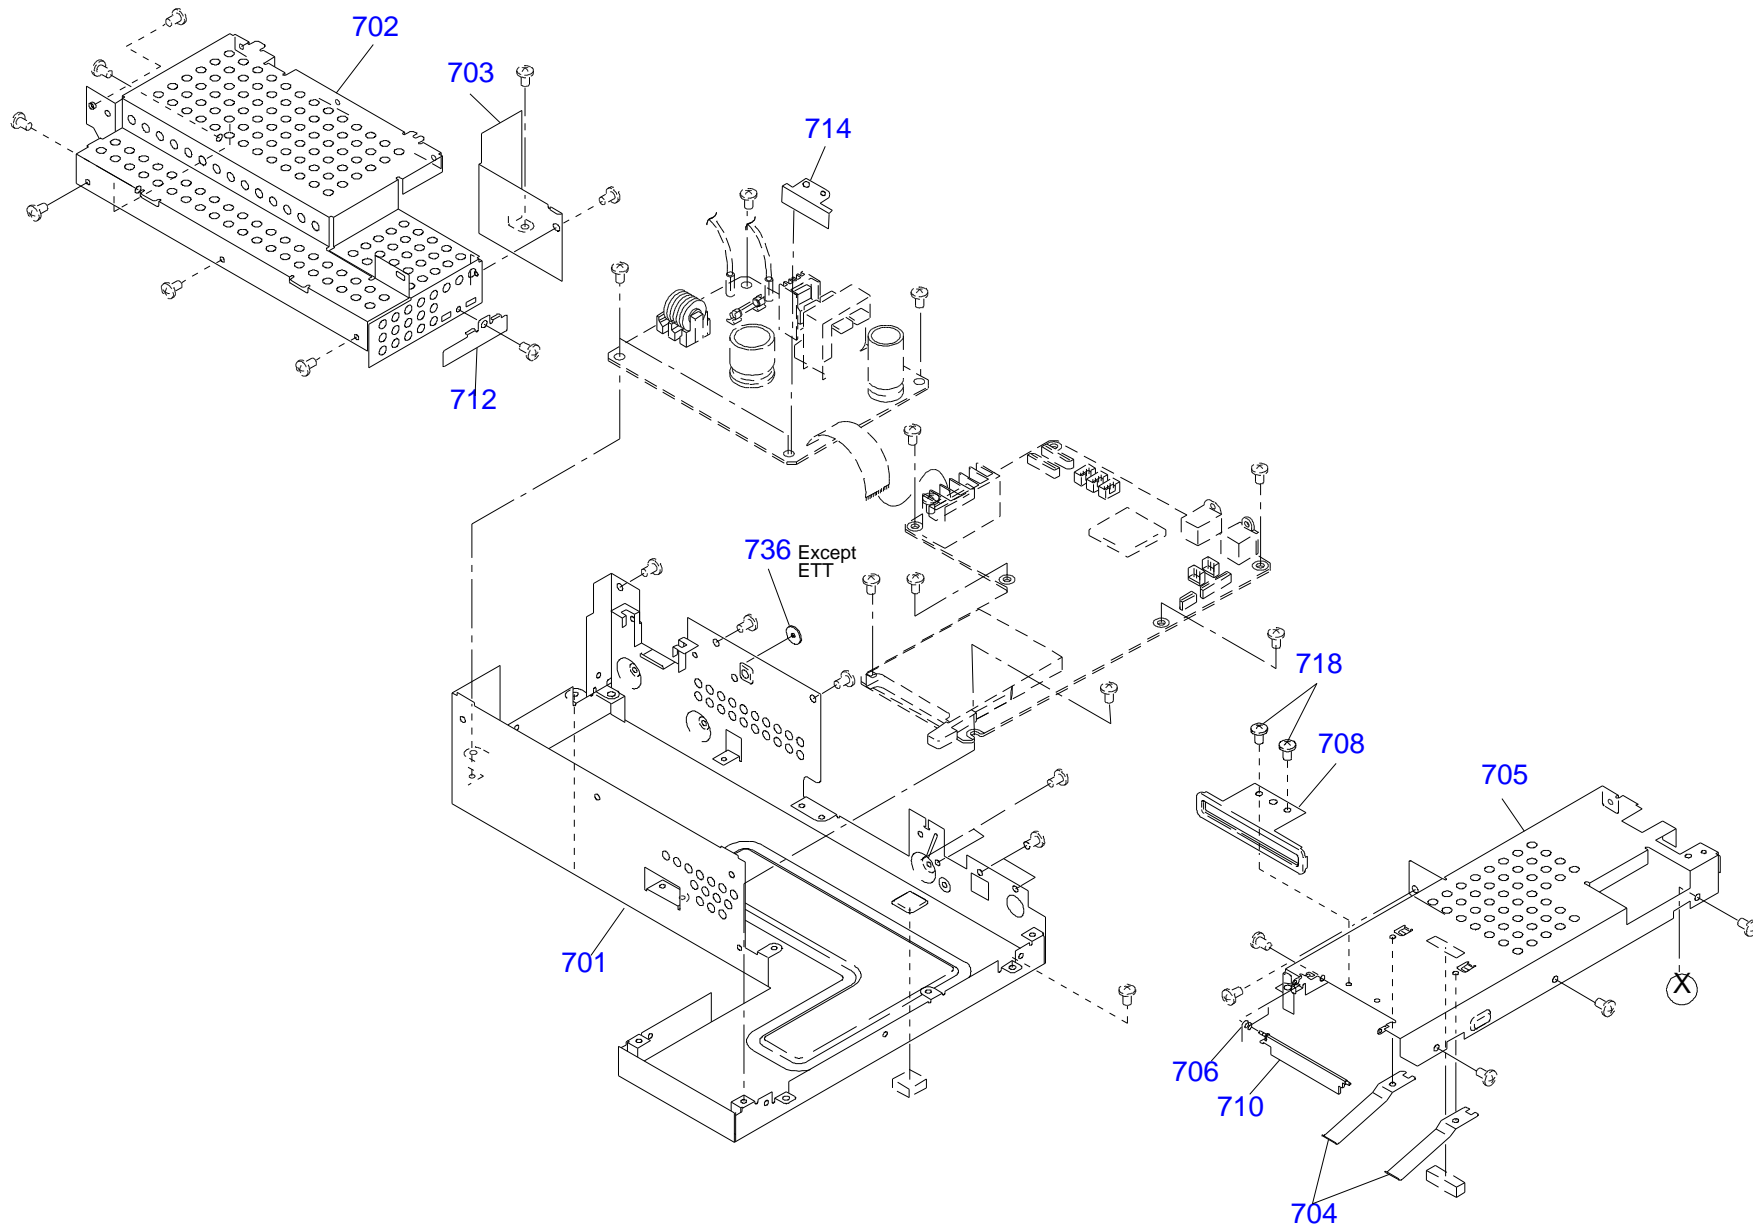

EPSON STYLUS PHOTO 825/915

No.01

Rev.01

C498-CASE-001

Part Code	Part Name	Ref No.	Category	Qty	Remark
1154194	HOUSING;EDG	100	Case	1	
1155445	COVER,PRINTER;B	101	Case	1	
1154216	PAPER SUPPORT;EDG	102	Case	1	
1154198	HOUSING,PANEL,LEFT;EBM	103	Case	1	
1154197	HOUSING,PANEL,RIGHT;EBM	104	Case	1	
1154200	BUTTON,PS;EDG	105	Case	1	
1154199	BUTTON,3KIND;EBM	106	Case	1	
1061469	LENS	107	Case	1	
1113892	LOGO PLATE 10X40;F	109	Case	1	
1061475	OPTICAL TUBE,ACCESS	110	Case	1	
1061470	SHIELD PLATE,PANEL	111	Case	1	
1155762	STACKER ASSY.	113	Case	1	
1047689	FOOT	114	Case	4	
1058664	LOCK,STACKER;B	115	Case	1	
1058665	COMPRESSION SPRING,2.94	116	Case	1	
1004539	C.P.SCREW(B010103311)	121	Case	2	
1073165	C.B.S. SCREW(B300204211)	122	Case	5	
1073165	C.B.S. SCREW(B300204211)	122	Case	25	
1032538	C.B.(O) SCREW,4X5,F/ZG	123	Case	1	
1053639	C,B,S-TITE R.SCREW,3X6,F/UC	124	Case	2	
1005019	C.B.P-TITE SCREW,3X8,F/ZN	125	Case	10	
1032300	C.B.S-TITE(P4),3X6,F/ZN	127	Case	2	
1069708	GASKET,PC CARD	131	Case	1	
1154206	BUTTON,PRINT,START;PANTONE5487C	132	Case	1	
1154201	BUTTON,STOP;DICG-179	133	Case	1	
1154204	BUTTON,FRAME;EDG2	134	Case	1	
1154202	BUTTON,CROSS KEY;EDG2	135	Case	1	
1080488	SHIELD PLATE,PANEL,LCD;B	136	Case	1	
1063754	HOUSING,PANEL,SUPPORT,RIGHT	137	Case	1	
1063755	HOUSING,PANEL,SUPPORT,LEFT	138	Case	1	
1112507	COVER,COLOR,LCD;C	139	Case	1	
1155309	COVER,LCD;AK	140	Case	1	ENGLISH(FOR EUROPE)
1078533	TAPE,21X62	141	Case	1	
1081271	TAPE,3.3X35	142	Case	1	
1081272	TAPE,3.3X45	143	Case	1	
1154196	HOUSING,SUPPORT,LEFT;EDG	144	Case	1	
1154195	HOUSING,SUPPORT,RIGHT;EDG	145	Case	1	
1082886	SPRING,BUTTON,PRINT START	146	Case	1	
1154440	SHEET,LCD	181	Case	1	
1069839	SHEET,LCD,UPPER;B	182	Case	1	
1069848	SHEET,LCD,MIDDLE;B	183	Case	1	
1154439	SHEET,LCD,LOWER	184	Case	1	
2074869	BOARD ASSY.,MAIN	200	Electronic Parts	1	
2047234	BOARD ASSY., POWER SUPPLY	300	Electronic Parts	1	
2047355	WIRE HARNESS	330	Electronic Parts	1	
2047354	WIRE HARNESS	331	Electronic Parts	1	
2047320	BOARD ASSY.,PANEL	450	Electronic Parts	1	
2050994	BOARD ASSY.,PANEL	451	Electronic Parts	1	
1033230	FOOT	117	Mechanism Parts	1	
1005019	C.B.P-TITE SCREW,3X8,F/ZN	125	Mechanism Parts	1	
1073171	C.B.S. SCREW(B300204311)	126	Mechanism Parts	2	