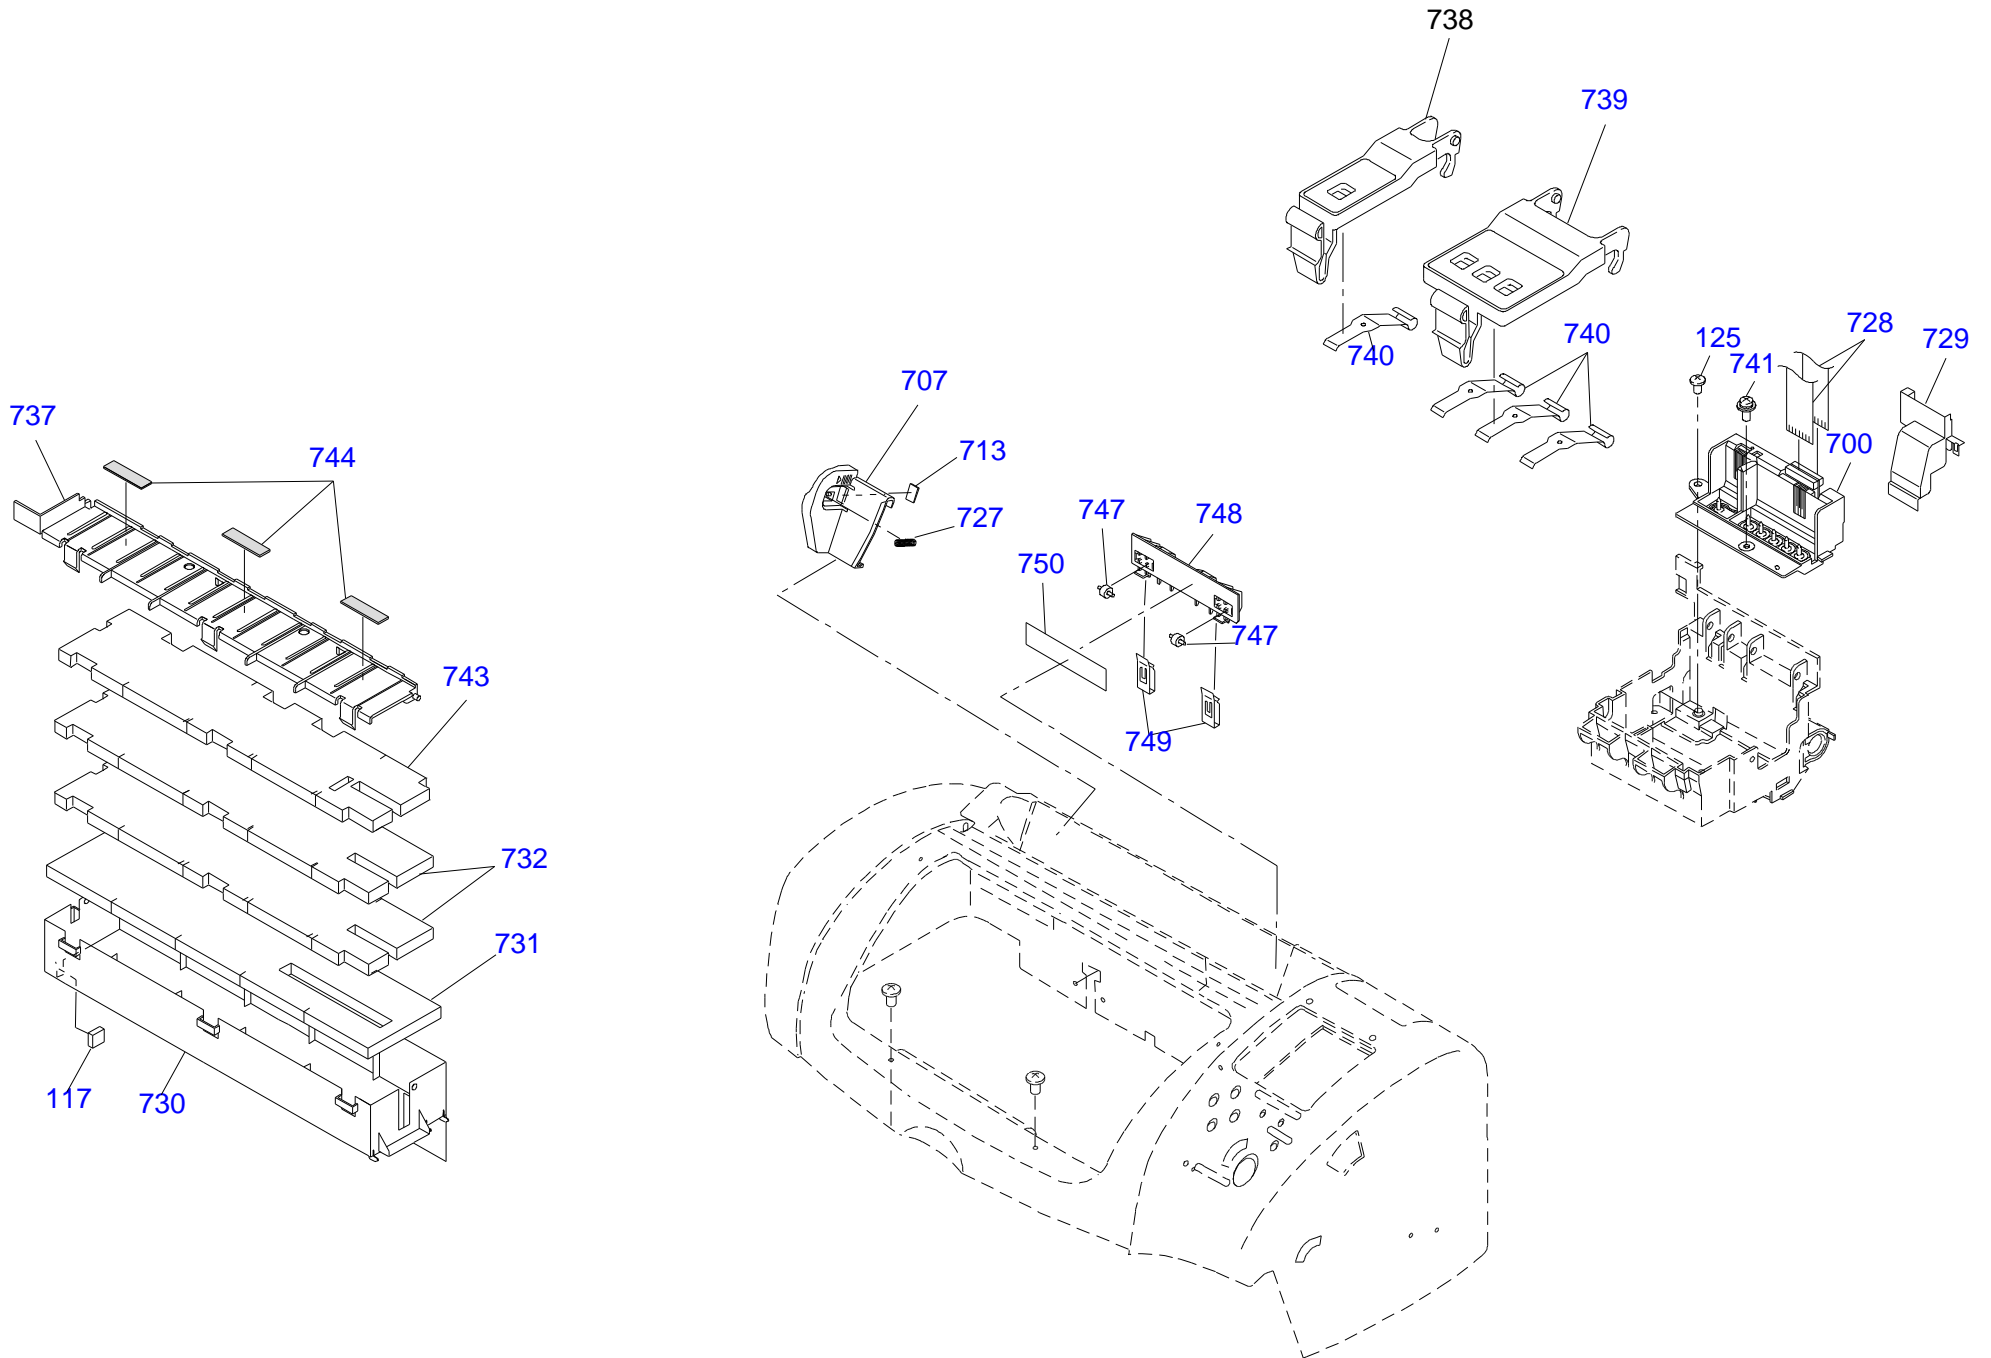

EPSON STYLUS PHOTO 825/915

No.01

Rev.01

C498-CASE-001

Part Code	Part Name	Ref No.	Category	Qty	Remark
1154194	HOUSING;EDG	100	Case	1	
1155445	COVER,PRINTER;B	101	Case	1	
1154216	PAPER SUPPORT;EDG	102	Case	1	
1154198	HOUSING,PANEL,LEFT;EBM	103	Case	1	
1154197	HOUSING,PANEL,RIGHT;EBM	104	Case	1	
1154200	BUTTON,PS;EDG	105	Case	1	
1154199	BUTTON,3KIND;EBM	106	Case	1	
1061469	LENS	107	Case	1	
1113892	LOGO PLATE 10X40;F	109	Case	1	
1061475	OPTICAL TUBE,ACCESS	110	Case	1	
1061470	SHIELD PLATE,PANEL	111	Case	1	
1155762	STACKER ASSY.	113	Case	1	
1047689	FOOT	114	Case	4	
1058664	LOCK,STACKER;B	115	Case	1	
1058665	COMPRESSION SPRING,2.94	116	Case	1	
1004539	C.P.SCREW(B010103311)	121	Case	2	
1073165	C.B.S. SCREW(B300204211)	122	Case	5	
1073165	C.B.S. SCREW(B300204211)	122	Case	25	
1032538	C.B.(O) SCREW,4X5,F/ZG	123	Case	1	
1053639	C,B,S-TITE R.SCREW,3X6,F/UC	124	Case	2	
1005019	C.B.P-TITE SCREW,3X8,F/ZN	125	Case	10	
1032300	C.B.S-TITE(P4),3X6,F/ZN	127	Case	2	
1069708	GASKET,PC CARD	131	Case	1	
1154206	BUTTON,PRINT,START;PANTONE5487C	132	Case	1	
1154201	BUTTON,STOP;DICG-179	133	Case	1	
1154204	BUTTON,FRAME;EDG2	134	Case	1	
1154202	BUTTON,CROSS KEY;EDG2	135	Case	1	
1080488	SHIELD PLATE,PANEL,LCD;B	136	Case	1	
1063754	HOUSING,PANEL,SUPPORT,RIGHT	137	Case	1	
1063755	HOUSING,PANEL,SUPPORT,LEFT	138	Case	1	
1112507	COVER,COLOR,LCD;C	139	Case	1	
1155309	COVER,LCD;AK	140	Case	1	ENGLISH(FOR EUROPE)
1078533	TAPE,21X62	141	Case	1	
1081271	TAPE,3.3X35	142	Case	1	
1081272	TAPE,3.3X45	143	Case	1	
1154196	HOUSING,SUPPORT,LEFT;EDG	144	Case	1	
1154195	HOUSING,SUPPORT,RIGHT;EDG	145	Case	1	
1082886	SPRING,BUTTON,PRINT START	146	Case	1	
1154440	SHEET,LCD	181	Case	1	
1069839	SHEET,LCD,UPPER;B	182	Case	1	
1069848	SHEET,LCD,MIDDLE;B	183	Case	1	
1154439	SHEET,LCD,LOWER	184	Case	1	
2074869	BOARD ASSY.,MAIN	200	Electronic Parts	1	
2047234	BOARD ASSY., POWER SUPPLY	300	Electronic Parts	1	
2047355	WIRE HARNESS	330	Electronic Parts	1	
2047354	WIRE HARNESS	331	Electronic Parts	1	
2047320	BOARD ASSY.,PANEL	450	Electronic Parts	1	
2050994	BOARD ASSY.,PANEL	451	Electronic Parts	1	
1033230	FOOT	117	Mechanism Parts	1	
1005019	C.B.P-TITE SCREW,3X8,F/ZN	125	Mechanism Parts	1	
1073171	C.B.S. SCREW(B300204311)	126	Mechanism Parts	2	