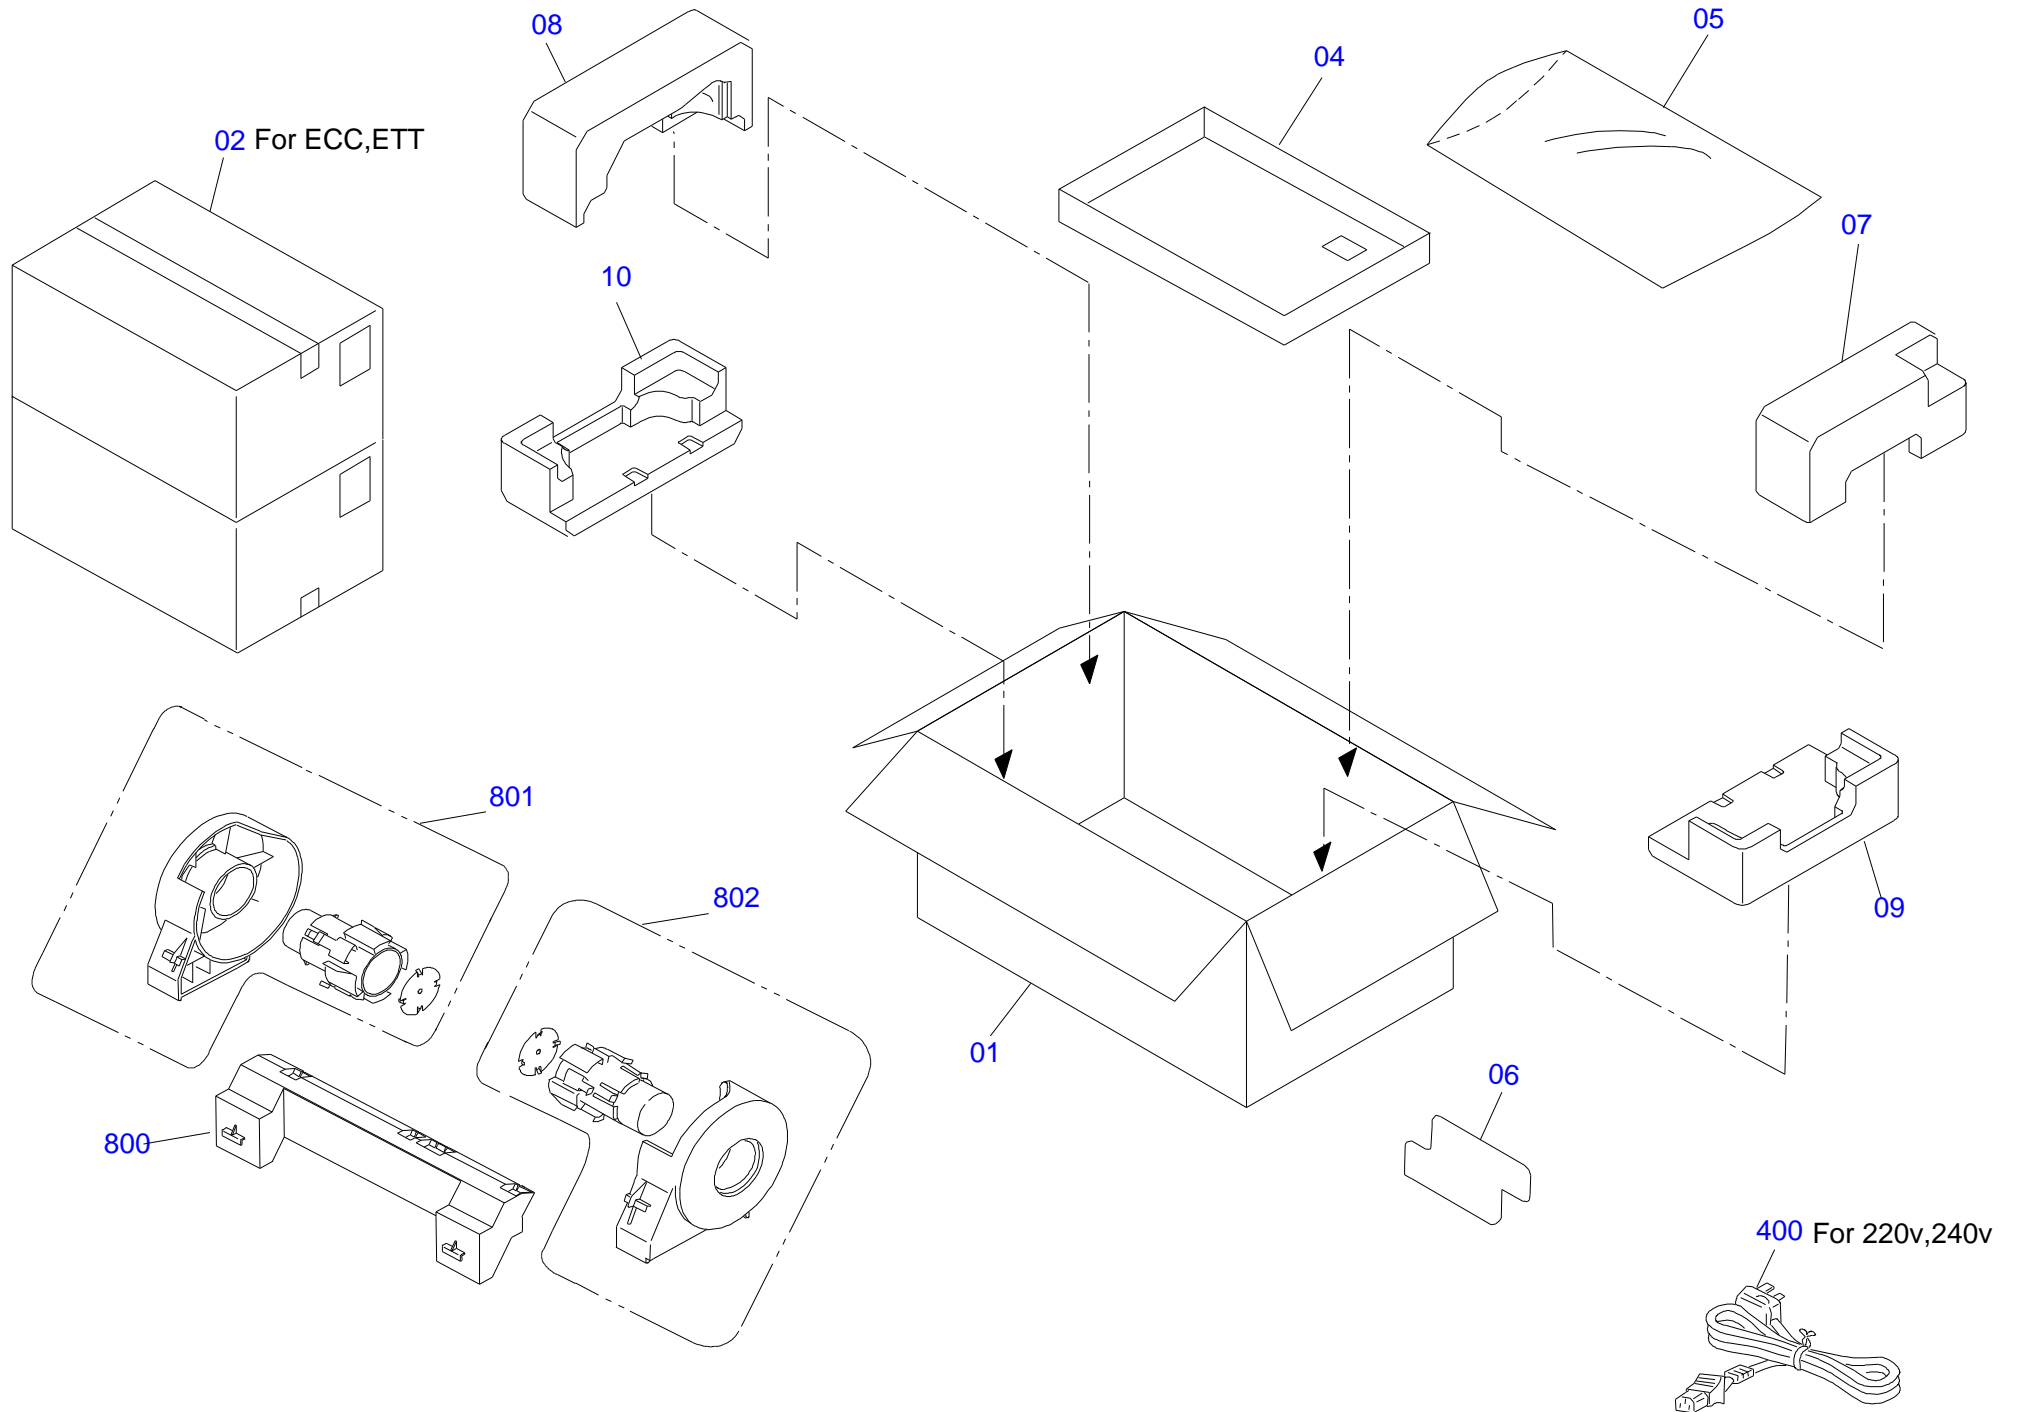

EPSON STYLUS PHOTO 825/915

No.01

Rev.01

C498-CASE-001

Part Code	Part Name	Ref No.	Category	Qty	Remark
1154194	HOUSING;EDG	100	Case	1	
1155445	COVER,PRINTER;B	101	Case	1	
1154216	PAPER SUPPORT;EDG	102	Case	1	
1154198	HOUSING,PANEL,LEFT;EBM	103	Case	1	
1154197	HOUSING,PANEL,RIGHT;EBM	104	Case	1	
1154200	BUTTON,PS;EDG	105	Case	1	
1154199	BUTTON,3KIND;EBM	106	Case	1	
1061469	LENS	107	Case	1	
1113892	LOGO PLATE 10X40;F	109	Case	1	
1061475	OPTICAL TUBE,ACCESS	110	Case	1	
1061470	SHIELD PLATE,PANEL	111	Case	1	
1155762	STACKER ASSY.	113	Case	1	
1047689	FOOT	114	Case	4	
1058664	LOCK,STACKER;B	115	Case	1	
1058665	COMPRESSION SPRING,2.94	116	Case	1	
1004539	C.P.SCREW(B010103311)	121	Case	2	
1073165	C.B.S. SCREW(B300204211)	122	Case	5	
1073165	C.B.S. SCREW(B300204211)	122	Case	25	
1032538	C.B.(O) SCREW,4X5,F/ZG	123	Case	1	
1053639	C,B,S-TITE R.SCREW,3X6,F/UC	124	Case	2	
1005019	C.B.P-TITE SCREW,3X8,F/ZN	125	Case	10	
1032300	C.B.S-TITE(P4),3X6,F/ZN	127	Case	2	
1069708	GASKET,PC CARD	131	Case	1	
1154206	BUTTON,PRINT,START;PANTONE5487C	132	Case	1	
1154201	BUTTON,STOP;DICG-179	133	Case	1	
1154204	BUTTON,FRAME;EDG2	134	Case	1	
1154202	BUTTON,CROSS KEY;EDG2	135	Case	1	
1080488	SHIELD PLATE,PANEL,LCD;B	136	Case	1	
1063754	HOUSING,PANEL,SUPPORT,RIGHT	137	Case	1	
1063755	HOUSING,PANEL,SUPPORT,LEFT	138	Case	1	
1112507	COVER,COLOR,LCD;C	139	Case	1	
1155309	COVER,LCD;AK	140	Case	1	ENGLISH(FOR EUROPE)
1078533	TAPE,21X62	141	Case	1	
1081271	TAPE,3.3X35	142	Case	1	
1081272	TAPE,3.3X45	143	Case	1	
1154196	HOUSING,SUPPORT,LEFT;EDG	144	Case	1	
1154195	HOUSING,SUPPORT,RIGHT;EDG	145	Case	1	
1082886	SPRING,BUTTON,PRINT START	146	Case	1	
1154440	SHEET,LCD	181	Case	1	
1069839	SHEET,LCD,UPPER;B	182	Case	1	
1069848	SHEET,LCD,MIDDLE;B	183	Case	1	
1154439	SHEET,LCD,LOWER	184	Case	1	
2074869	BOARD ASSY.,MAIN	200	Electronic Parts	1	
2047234	BOARD ASSY., POWER SUPPLY	300	Electronic Parts	1	
2047355	WIRE HARNESS	330	Electronic Parts	1	
2047354	WIRE HARNESS	331	Electronic Parts	1	
2047320	BOARD ASSY.,PANEL	450	Electronic Parts	1	
2050994	BOARD ASSY.,PANEL	451	Electronic Parts	1	
1033230	FOOT	117	Mechanism Parts	1	
1005019	C.B.P-TITE SCREW,3X8,F/ZN	125	Mechanism Parts	1	
1073171	C.B.S. SCREW(B300204311)	126	Mechanism Parts	2	