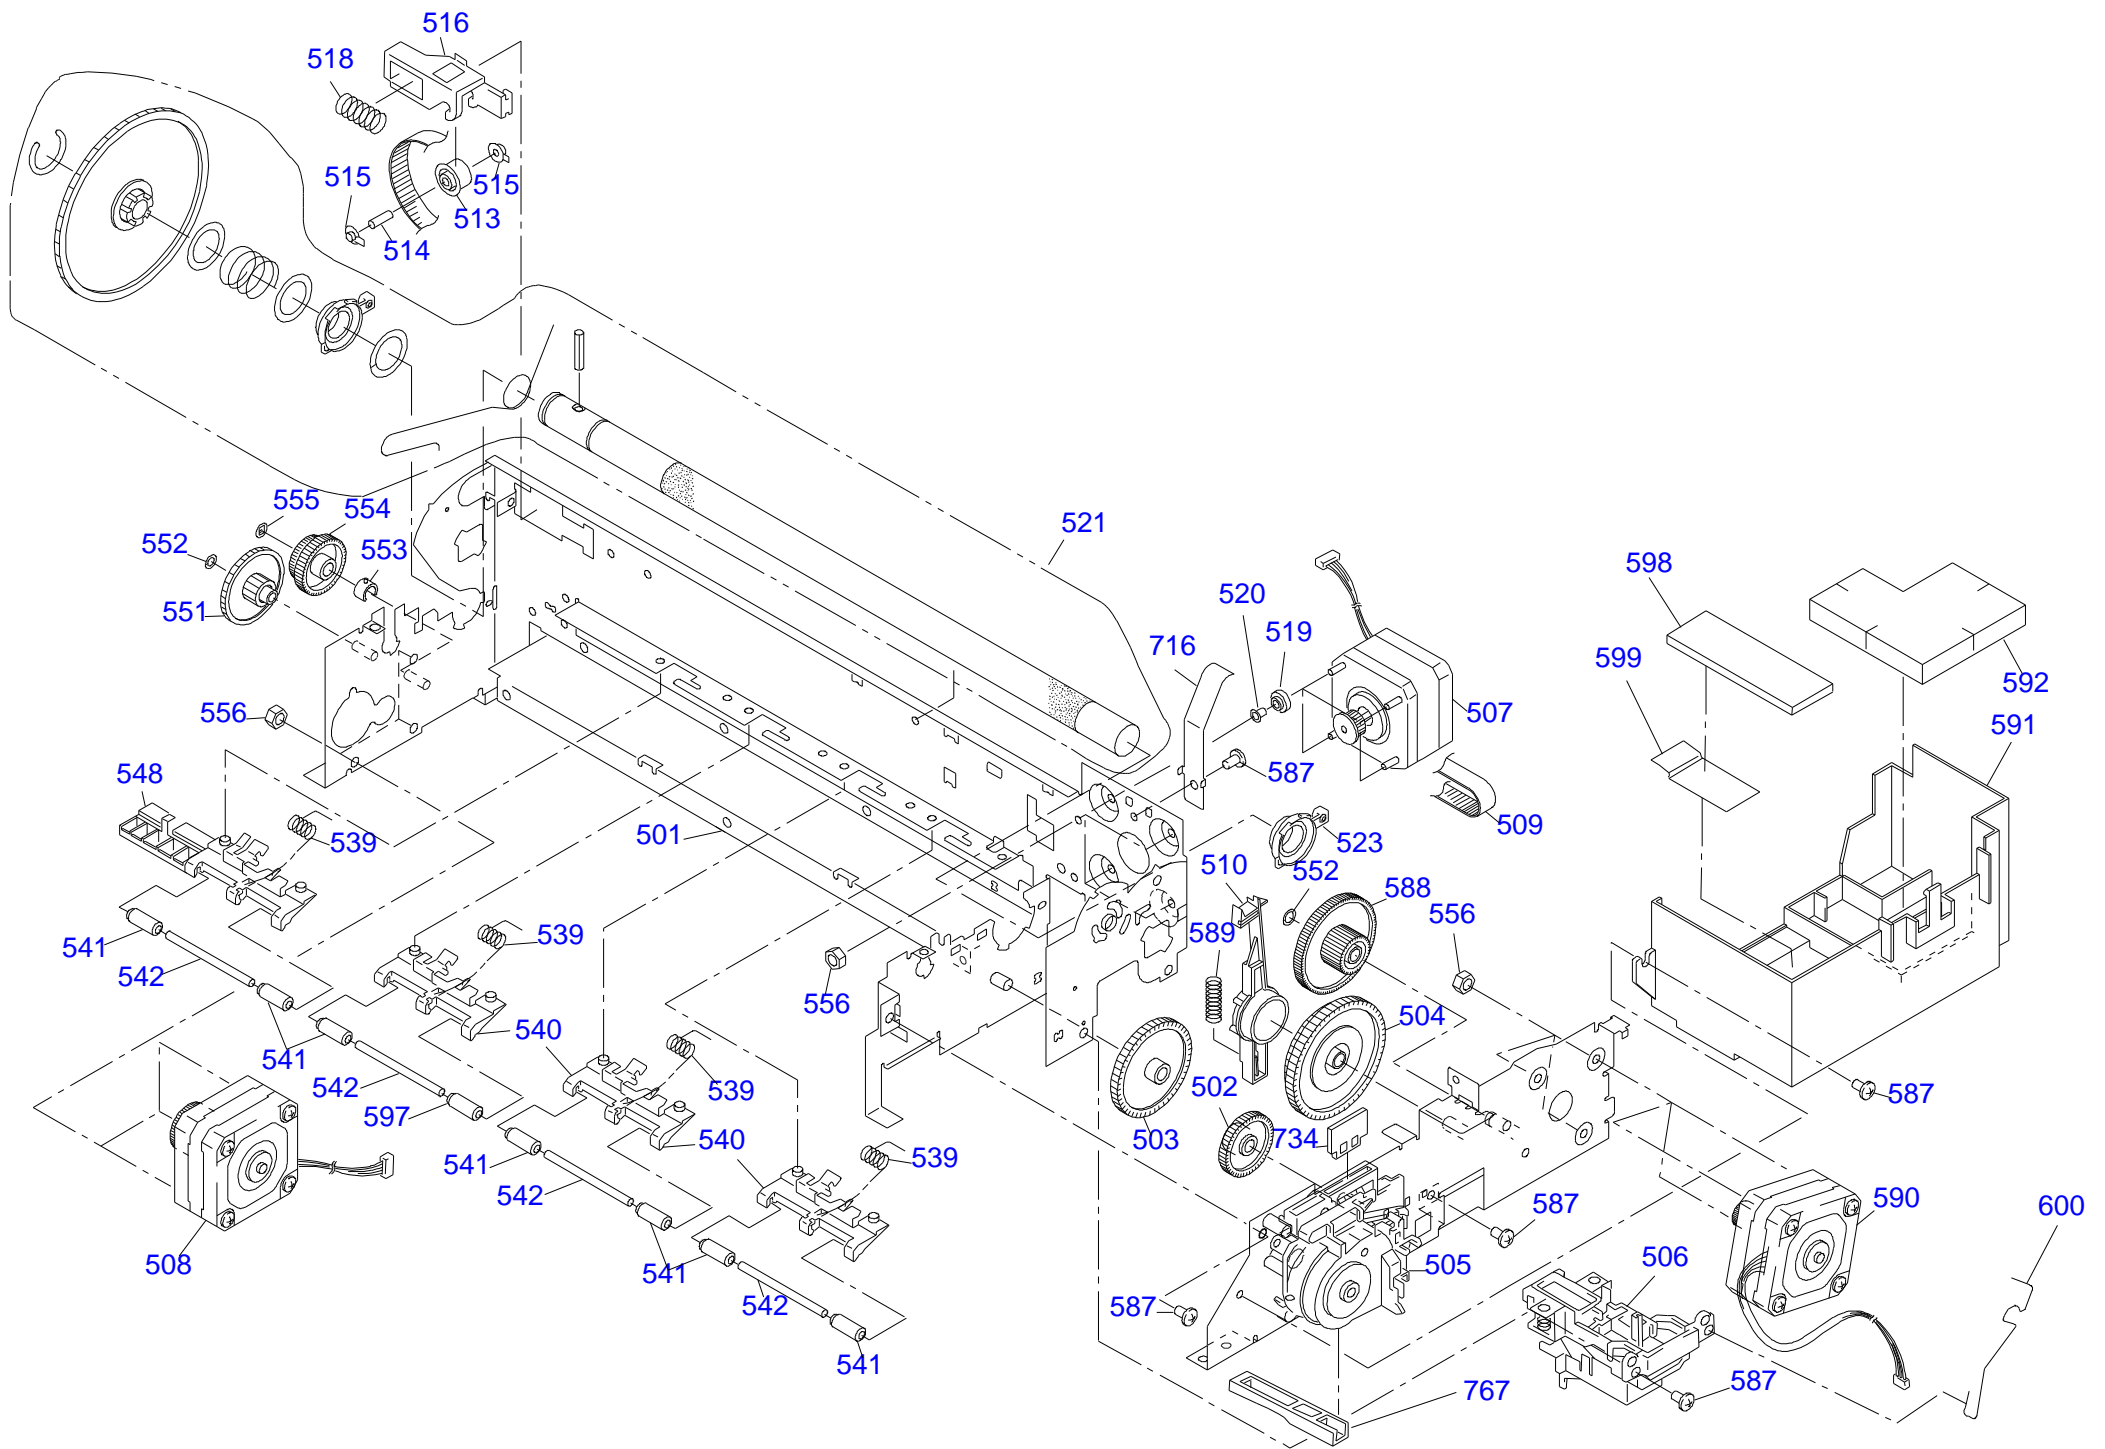

EPSON STYLUS PHOTO 825/915

No.01

Rev.01

C498-CASE-001

Part Code	Part Name	Ref No.	Category	Qty	Remark
1154194	HOUSING;EDG	100	Case	1	
1155445	COVER,PRINTER;B	101	Case	1	
1154216	PAPER SUPPORT;EDG	102	Case	1	
1154198	HOUSING,PANEL,LEFT;EBM	103	Case	1	
1154197	HOUSING,PANEL,RIGHT;EBM	104	Case	1	
1154200	BUTTON,PS;EDG	105	Case	1	
1154199	BUTTON,3KIND;EBM	106	Case	1	
1061469	LENS	107	Case	1	
1113892	LOGO PLATE 10X40;F	109	Case	1	
1061475	OPTICAL TUBE,ACCESS	110	Case	1	
1061470	SHIELD PLATE,PANEL	111	Case	1	
1155762	STACKER ASSY.	113	Case	1	
1047689	FOOT	114	Case	4	
1058664	LOCK,STACKER;B	115	Case	1	
1058665	COMPRESSION SPRING,2.94	116	Case	1	
1004539	C.P.SCREW(B010103311)	121	Case	2	
1073165	C.B.S. SCREW(B300204211)	122	Case	5	
1073165	C.B.S. SCREW(B300204211)	122	Case	25	
1032538	C.B.(O) SCREW,4X5,F/ZG	123	Case	1	
1053639	C,B,S-TITE R.SCREW,3X6,F/UC	124	Case	2	
1005019	C.B.P-TITE SCREW,3X8,F/ZN	125	Case	10	
1032300	C.B.S-TITE(P4),3X6,F/ZN	127	Case	2	
1069708	GASKET,PC CARD	131	Case	1	
1154206	BUTTON,PRINT,START;PANTONE5487C	132	Case	1	
1154201	BUTTON,STOP;DICG-179	133	Case	1	
1154204	BUTTON,FRAME;EDG2	134	Case	1	
1154202	BUTTON,CROSS KEY;EDG2	135	Case	1	
1080488	SHIELD PLATE,PANEL,LCD;B	136	Case	1	
1063754	HOUSING,PANEL,SUPPORT,RIGHT	137	Case	1	
1063755	HOUSING,PANEL,SUPPORT,LEFT	138	Case	1	
1112507	COVER,COLOR,LCD;C	139	Case	1	
1155309	COVER,LCD;AK	140	Case	1	ENGLISH(FOR EUROPE)
1078533	TAPE,21X62	141	Case	1	
1081271	TAPE,3.3X35	142	Case	1	
1081272	TAPE,3.3X45	143	Case	1	
1154196	HOUSING,SUPPORT,LEFT;EDG	144	Case	1	
1154195	HOUSING,SUPPORT,RIGHT;EDG	145	Case	1	
1082886	SPRING,BUTTON,PRINT START	146	Case	1	
1154440	SHEET,LCD	181	Case	1	
1069839	SHEET,LCD,UPPER;B	182	Case	1	
1069848	SHEET,LCD,MIDDLE;B	183	Case	1	
1154439	SHEET,LCD,LOWER	184	Case	1	
2074869	BOARD ASSY.,MAIN	200	Electronic Parts	1	
2047234	BOARD ASSY., POWER SUPPLY	300	Electronic Parts	1	
2047355	WIRE HARNESS	330	Electronic Parts	1	
2047354	WIRE HARNESS	331	Electronic Parts	1	
2047320	BOARD ASSY.,PANEL	450	Electronic Parts	1	
2050994	BOARD ASSY.,PANEL	451	Electronic Parts	1	
1033230	FOOT	117	Mechanism Parts	1	
1005019	C.B.P-TITE SCREW,3X8,F/ZN	125	Mechanism Parts	1	
1073171	C.B.S. SCREW(B300204311)	126	Mechanism Parts	2	