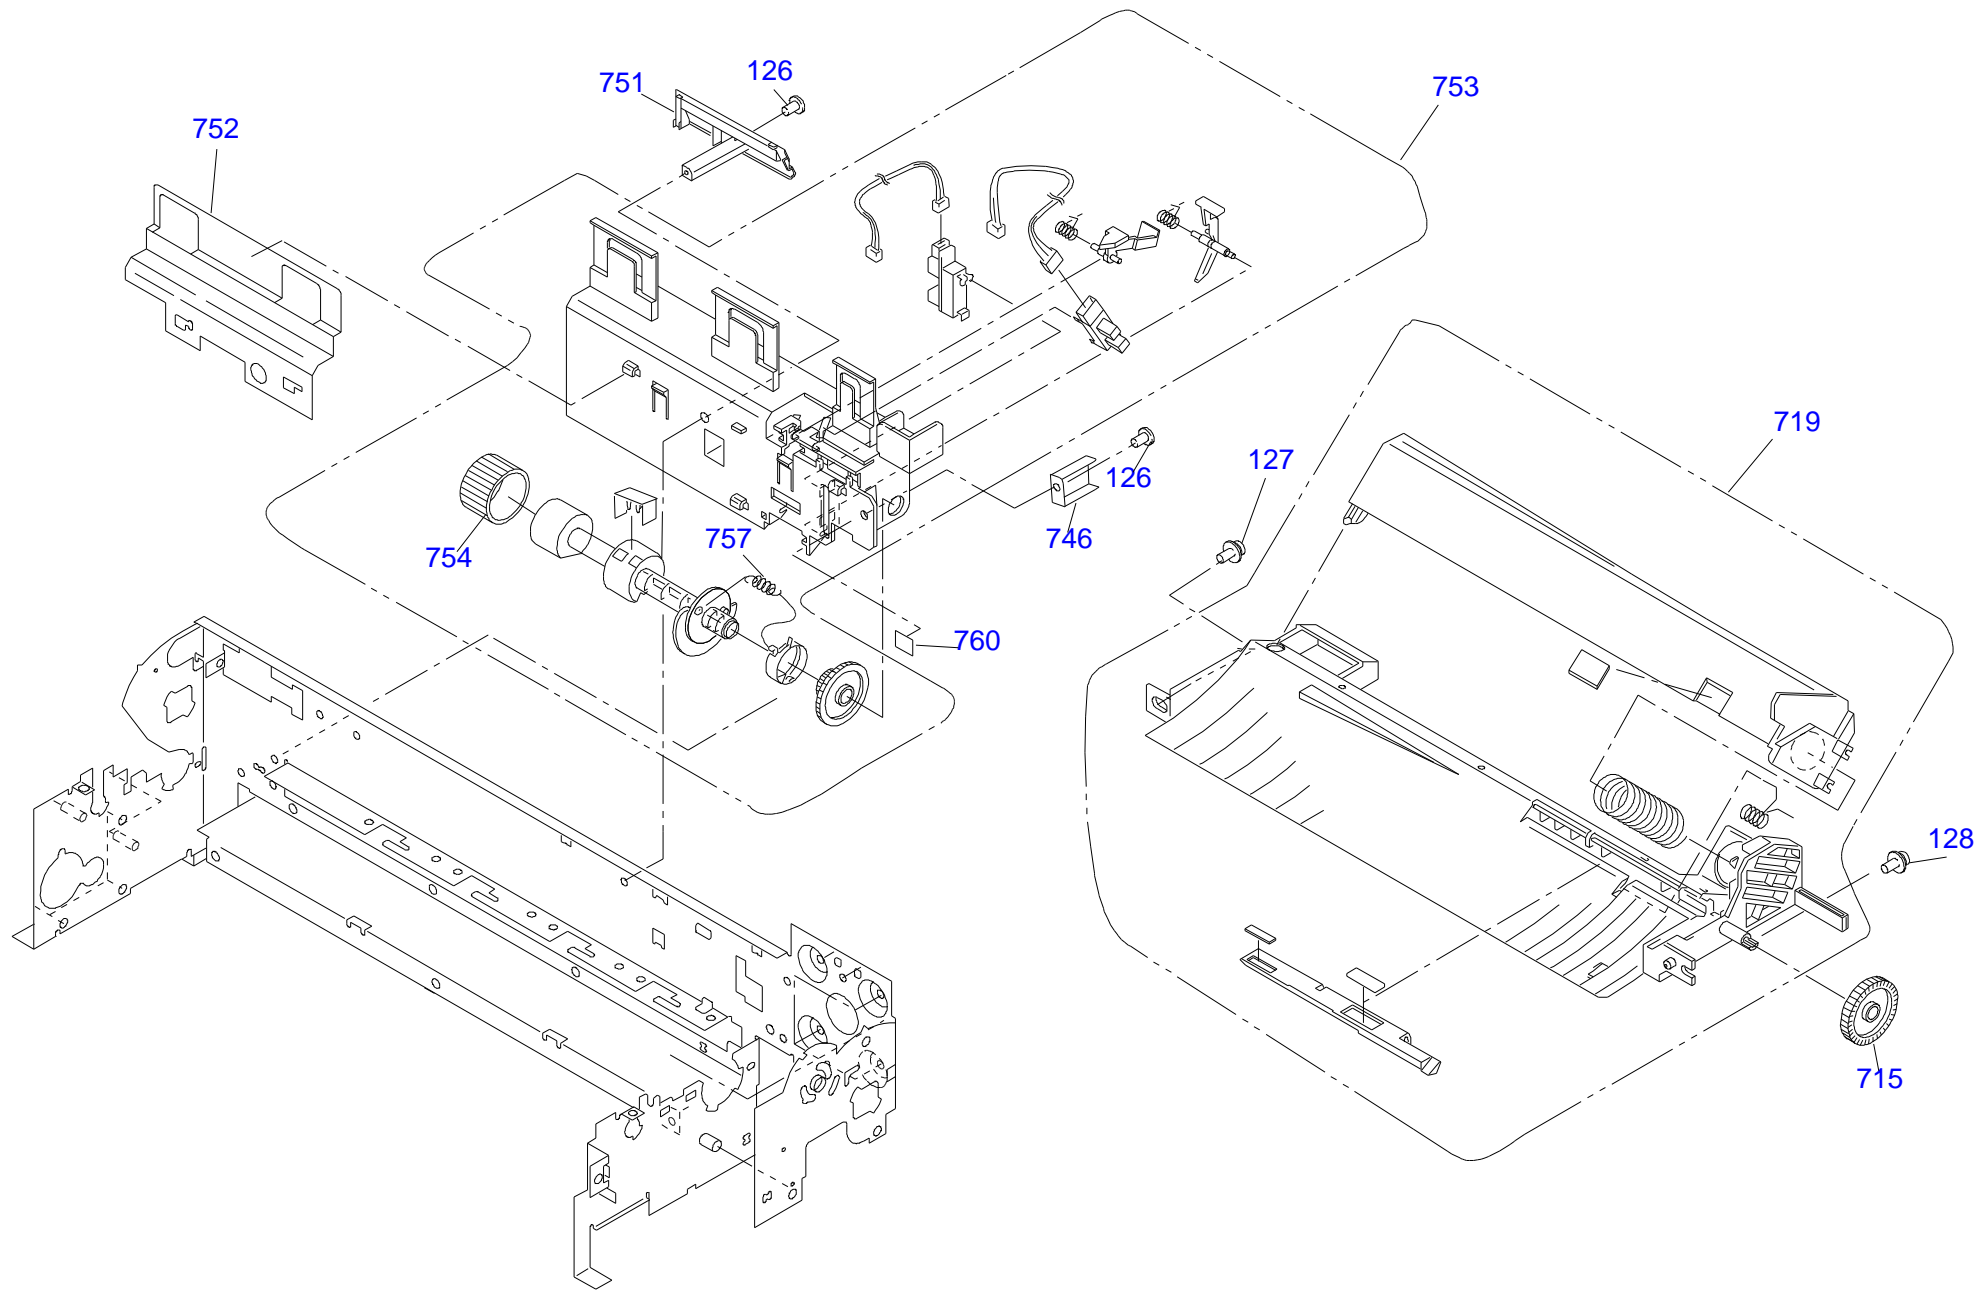

EPSON STYLUS PHOTO 825/915

No.01

Rev.01

C498-CASE-001

Part Code	Part Name	Ref No.	Category	Qty	Remark
1154194	HOUSING;EDG	100	Case	1	
1155445	COVER,PRINTER;B	101	Case	1	
1154216	PAPER SUPPORT;EDG	102	Case	1	
1154198	HOUSING,PANEL,LEFT;EBM	103	Case	1	
1154197	HOUSING,PANEL,RIGHT;EBM	104	Case	1	
1154200	BUTTON,PS;EDG	105	Case	1	
1154199	BUTTON,3KIND;EBM	106	Case	1	
1061469	LENS	107	Case	1	
1113892	LOGO PLATE 10X40;F	109	Case	1	
1061475	OPTICAL TUBE,ACCESS	110	Case	1	
1061470	SHIELD PLATE,PANEL	111	Case	1	
1155762	STACKER ASSY.	113	Case	1	
1047689	FOOT	114	Case	4	
1058664	LOCK,STACKER;B	115	Case	1	
1058665	COMPRESSION SPRING,2.94	116	Case	1	
1004539	C.P.SCREW(B010103311)	121	Case	2	
1073165	C.B.S. SCREW(B300204211)	122	Case	5	
1073165	C.B.S. SCREW(B300204211)	122	Case	25	
1032538	C.B.(O) SCREW,4X5,F/ZG	123	Case	1	
1053639	C,B,S-TITE R.SCREW,3X6,F/UC	124	Case	2	
1005019	C.B.P-TITE SCREW,3X8,F/ZN	125	Case	10	
1032300	C.B.S-TITE(P4),3X6,F/ZN	127	Case	2	
1069708	GASKET,PC CARD	131	Case	1	
1154206	BUTTON,PRINT,START;PANTONE5487C	132	Case	1	
1154201	BUTTON,STOP;DICG-179	133	Case	1	
1154204	BUTTON,FRAME;EDG2	134	Case	1	
1154202	BUTTON,CROSS KEY;EDG2	135	Case	1	
1080488	SHIELD PLATE,PANEL,LCD;B	136	Case	1	
1063754	HOUSING,PANEL,SUPPORT,RIGHT	137	Case	1	
1063755	HOUSING,PANEL,SUPPORT,LEFT	138	Case	1	
1112507	COVER,COLOR,LCD;C	139	Case	1	
1155309	COVER,LCD;AK	140	Case	1	ENGLISH(FOR EUROPE)
1078533	TAPE,21X62	141	Case	1	
1081271	TAPE,3.3X35	142	Case	1	
1081272	TAPE,3.3X45	143	Case	1	
1154196	HOUSING,SUPPORT,LEFT;EDG	144	Case	1	
1154195	HOUSING,SUPPORT,RIGHT;EDG	145	Case	1	
1082886	SPRING,BUTTON,PRINT START	146	Case	1	
1154440	SHEET,LCD	181	Case	1	
1069839	SHEET,LCD,UPPER;B	182	Case	1	
1069848	SHEET,LCD,MIDDLE;B	183	Case	1	
1154439	SHEET,LCD,LOWER	184	Case	1	
2074869	BOARD ASSY.,MAIN	200	Electronic Parts	1	
2047234	BOARD ASSY., POWER SUPPLY	300	Electronic Parts	1	
2047355	WIRE HARNESS	330	Electronic Parts	1	
2047354	WIRE HARNESS	331	Electronic Parts	1	
2047320	BOARD ASSY.,PANEL	450	Electronic Parts	1	
2050994	BOARD ASSY.,PANEL	451	Electronic Parts	1	
1033230	FOOT	117	Mechanism Parts	1	
1005019	C.B.P-TITE SCREW,3X8,F/ZN	125	Mechanism Parts	1	
1073171	C.B.S. SCREW(B300204311)	126	Mechanism Parts	2	