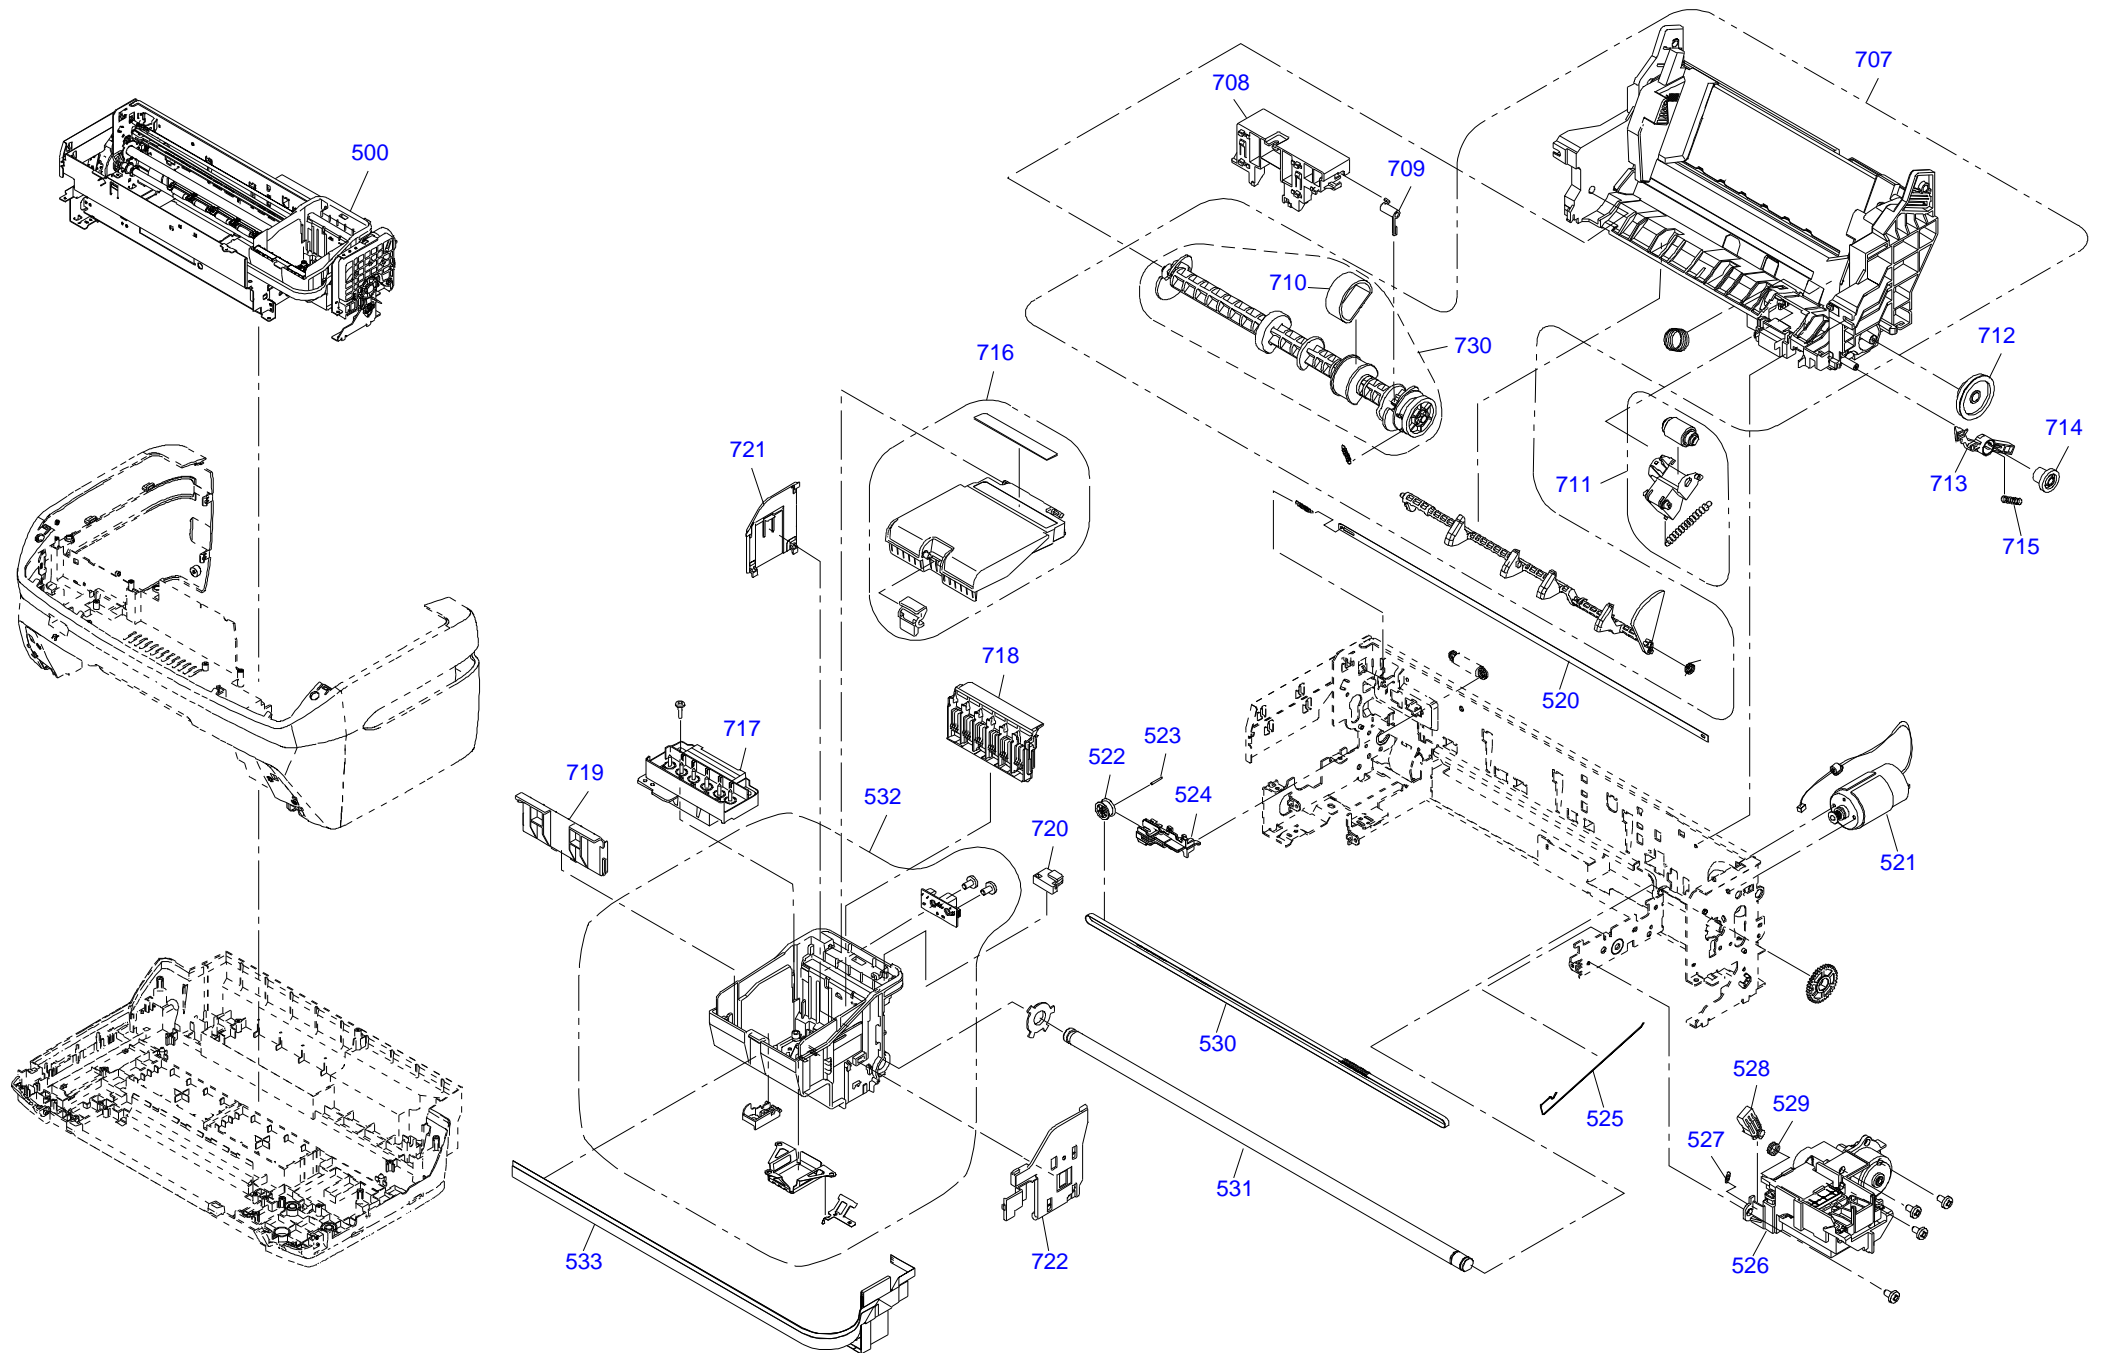

Only numbered Service Parts are available.

Part Code	Part Name	Ref No.	Category	Qty	Remark
1480469	TRAY CDR ASSY.;C653;ASP	1	Accessories	1	
1443530	INK CART.UNBOXED,BK-SS,DYE;H62F,EC,AS	NON FIG	Accessories	1	
1443531	INK CART.UNBOXED,C-SS,DYE;H62F,EC,AS	NON FIG	Accessories	1	
1443532	INK CART.UNBOXED,M-SS,DYE;H62F,EC,AS	NON FIG	Accessories	1	
1443533	INK CART.UNBOXED,Y-SS,DYE;H62F,EC,AS	NON FIG	Accessories	1	
1443534	INK CART.UNBOXED,LC-SS,DYE;H62F,EC,AS	NON FIG	Accessories	1	
1443535	INK CART.UNBOXED,LM-SS,DYE;H62F,EC,AS	NON FIG	Accessories	1	
1446859	HOUSING LOWER ASSY.,C653;EPPI	100	Case	1	
1108107	FOOT	103	Case	7	
1421136	DAMPER,STACKER	104	Case	2	
1467973	SPUR GEAR,12;B	105	Case	2	
1431474	GUIDE,STACKER,LEFT	106	Case	1	
1431473	GUIDE,STACKER,RIGHT	107	Case	1	
1410044	TORSION SPRING,LEVER,CDR,GUIDE	108	Case	1	
1431472	LEVER,GUIDE,CDR	109	Case	1	
1409986	SHAFT,CDR	110	Case	1	
1438280	STACKER SUPPORT ASSY,C653;EPPI	111	Case	1	
1442079	COVER,PRINTER;B	112	Case	1	
1452628	PAPER SUPPORT ASSY., C653;EPPI	113	Case	1	
1437200	HOUSING,USB	114	Case	1	
1437186	HOUSING,UPPER	115	Case	1	
1437192	HOUSING,LEFT	116	Case	1	
1437190	HOUSING,RIGHT	117	Case	1	
1437189	HOUSING,MIDDLE	118	Case	1	
1437210	GROUNDING PLATE,PANEL	119	Case	1	
1437218	GROUNDING PLATE,M/B,LEFT	120	Case	1	
1463649	GROUNDING PLATE,M/B,RIGHT;B	121	Case	1	
1437223	GROUNDING PLATE,USB	122	Case	1	
1437211	SPRING,STACKER	123	Case	2	
1040649	LOCK,STACKER	124	Case	2	
1437201	HOUSING,PANEL	125	Case	1	
1437205	OPTICAL TUBE	126	Case	1	
1437202	BUTTON,PS	127	Case	1	
1442085	BUTTON,I/C;B	128	Case	1	
1442087	BUTTON,PAPER LOAD;B	129	Case	1	
2109952	HARNES	130	Case	1	
1437209	SHIELD PLATE,PANEL	131	Case	1	
1437187	HOUSING,FRONT	132	Case	1	
1437196	COVER,FRONT	133	Case	1	
1437199	HOUSING,FRONT,LEFT	134	Case	1	
1437198	HOUSING,FRONT,RIGHT	135	Case	1	
1446449	LABEL,INSTRUCTION	137	Case	1	
2117968	BOARD ASSY.,MAIN	200	Electronic Parts	1	
2109868	BOARD ASSY.,PANEL	201	Electronic Parts	1	
2109870	BOARD ASSY.,INTER FACE	202	Electronic Parts	1	
1438498	POWER SUPPLY ASSY,C653 PSE;EPPI	300	Electronic Parts	1	
2052893	FUSE(X502036040)	F2	Electronic Parts	1	
2121746	PRINTER MECHANISM,ASP MAQ11-102	500	Mechanism Parts	1	