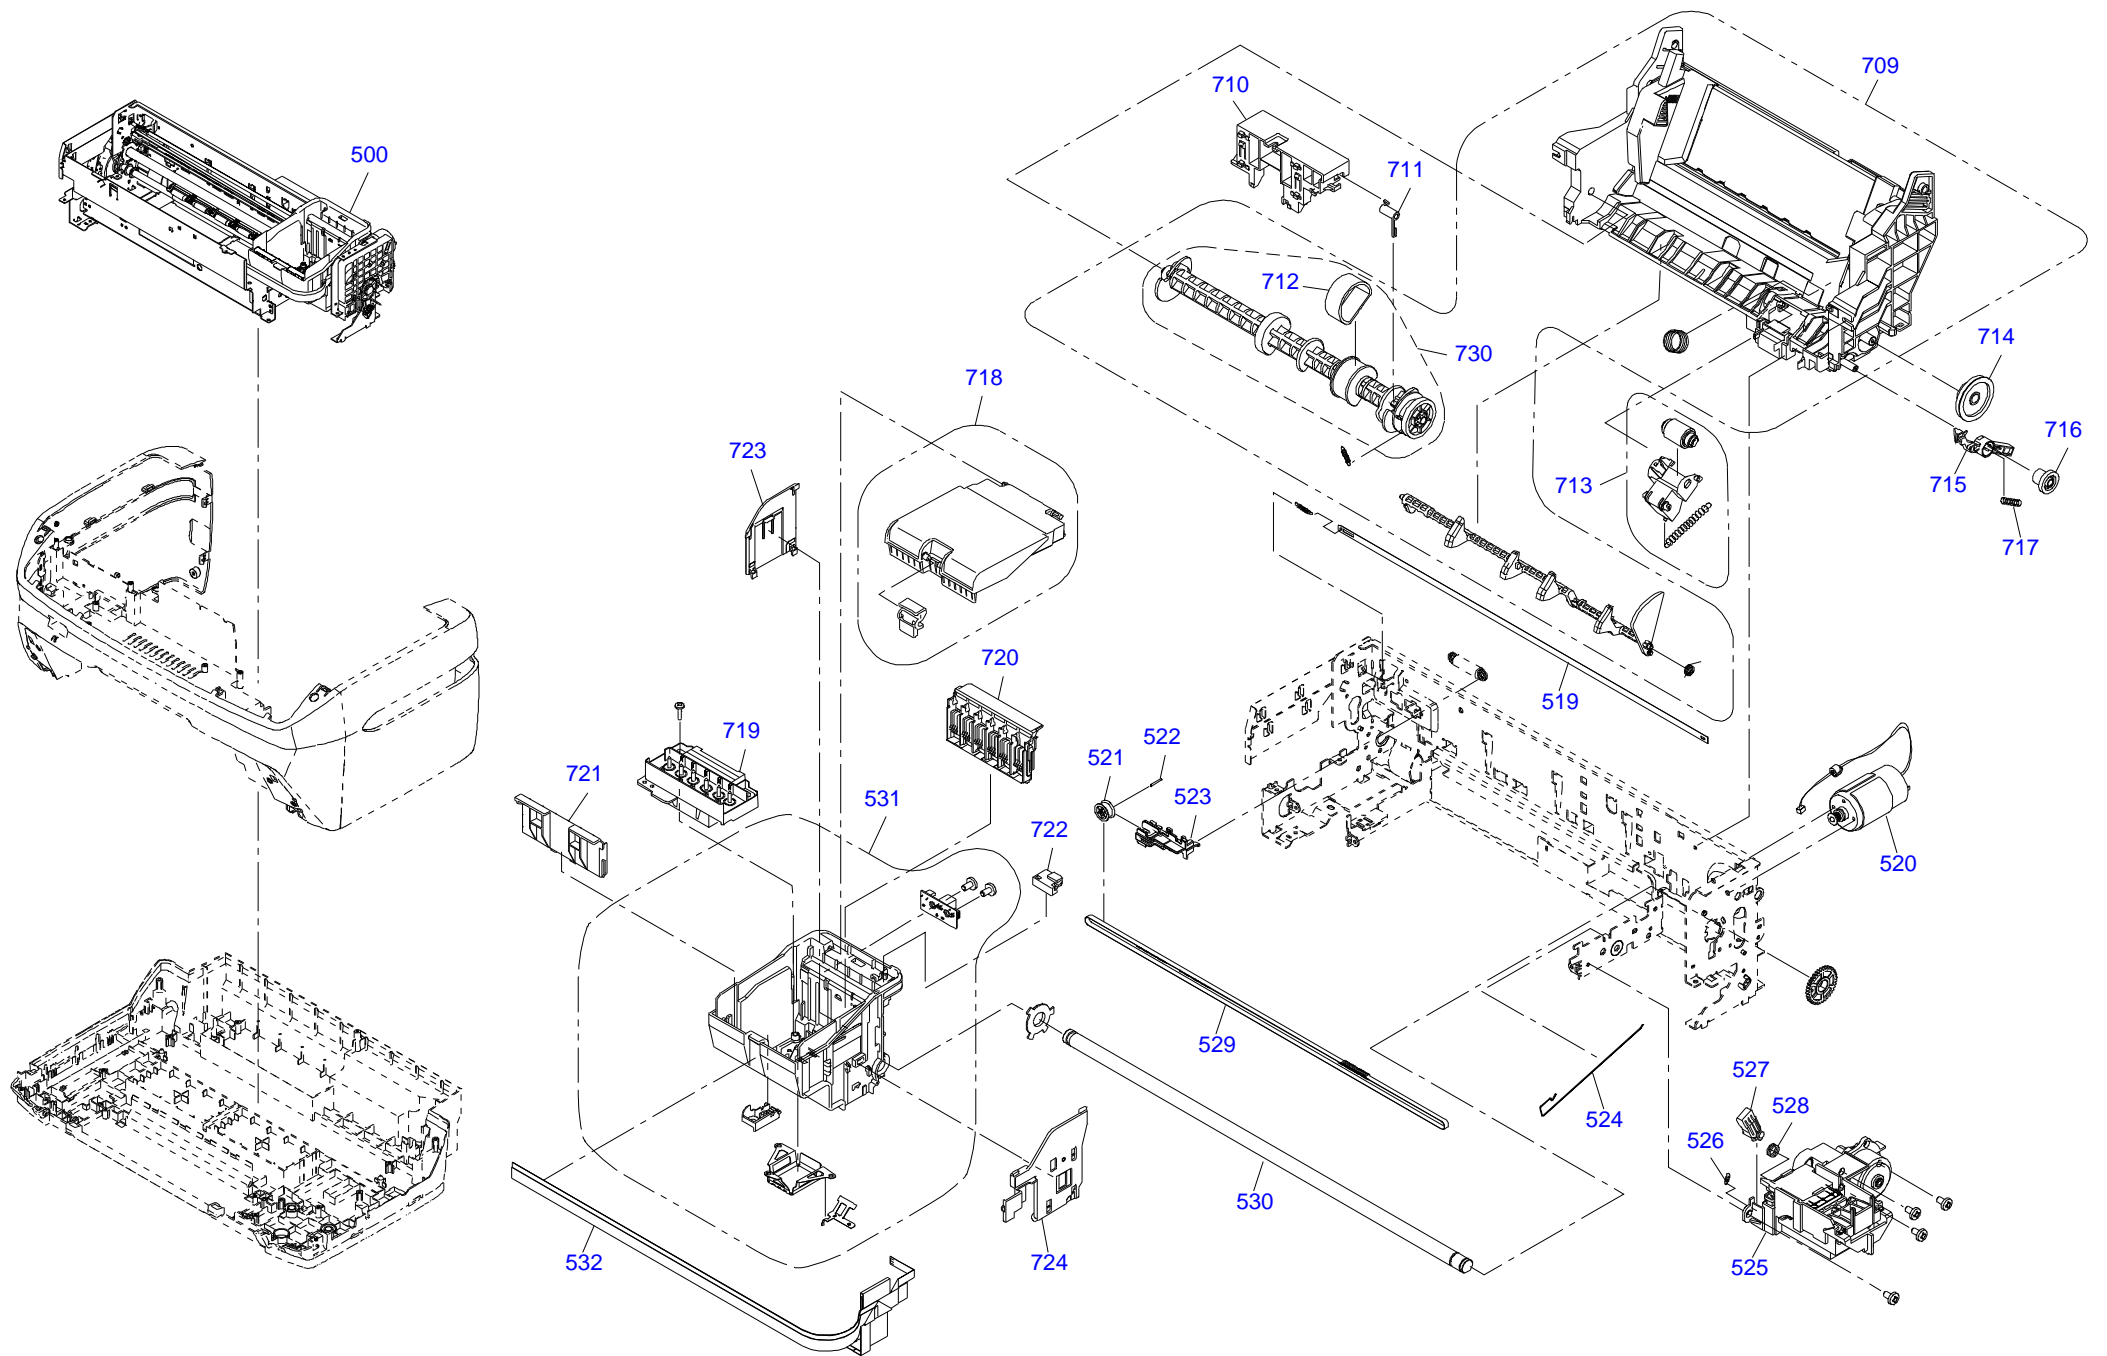

Only numbered Service Parts are available.

Part Code	Part Name	Ref No.	Category	Qty	Remark
1480469	TRAY CDR ASSY.;C653;ASP	1	Accessories	1	
1443530	INK CART.UNBOXED,BK-SS,DYE;H62F,EC,AS	NON FIG	Accessories	1	
1443531	INK CART.UNBOXED,C-SS,DYE;H62F,EC,AS	NON FIG	Accessories	1	
1443532	INK CART.UNBOXED,M-SS,DYE;H62F,EC,AS	NON FIG	Accessories	1	
1443533	INK CART.UNBOXED,Y-SS,DYE;H62F,EC,AS	NON FIG	Accessories	1	
1443534	INK CART.UNBOXED,LC-SS,DYE;H62F,EC,AS	NON FIG	Accessories	1	
1443535	INK CART.UNBOXED,LM-SS,DYE;H62F,EC,AS	NON FIG	Accessories	1	
1446859	HOUSING LOWER ASSY.,C653;EPPI	100	Case	1	
1108107	FOOT	101	Case	7	
1421136	DAMPER,STACKER	102	Case	2	
1467973	SPUR GEAR,12;B	103	Case	2	
1431474	GUIDE,STACKER,LEFT	104	Case	1	
1431473	GUIDE,STACKER,RIGHT	105	Case	1	
1410044	TORSION SPRING,LEVER,CDR,GUIDE	106	Case	1	
1431472	LEVER,GUIDE,CDR	107	Case	1	
1409986	SHAFT,CDR	108	Case	1	
1438280	STACKER SUPPORT ASSY,C653;EPPI	109	Case	1	
1437189	HOUSING,MIDDLE	110	Case	1	
1437218	GROUNDING PLATE,M/B,LEFT	111	Case	1	
1463649	GROUNDING PLATE,M/B,RIGHT;B	112	Case	1	
1437211	SPRING,STACKER	113	Case	2	
1040649	LOCK,STACKER	114	Case	2	
1447872	COVER PRINTER ASSY;B;C658;EPPI	115	Case	1	
1452628	PAPER SUPPORT ASSY., C653;EPPI	116	Case	1	
1437200	HOUSING,USB	117	Case	1	
1437186	HOUSING,UPPER	118	Case	1	
1437192	HOUSING,LEFT	119	Case	1	
1437190	HOUSING,RIGHT	120	Case	1	
1441064	HOUSING FRONT ASSY.,C658;EPPI	121	Case	1	
1437196	COVER,FRONT	122	Case	1	
1437199	HOUSING,FRONT,LEFT	123	Case	1	
1437198	HOUSING,FRONT,RIGHT	124	Case	1	
1447054	COVER SLOT ASSY;C658;EPPI	125	Case	1	
1447864	HOUSING PANEL CENTER ASSY;B;C658;ASP	126	Case	1	
1440449	HOUSING,PANEL,LEFT;B	127	Case	1	
1440444	HOUSING,PANEL,RIGHT;B	128	Case	1	
1440442	HOUSING,PANEL;B	129	Case	1	
1438296	OPTICAL TUBE,PS	130	Case	1	
1438282	BUTTON,PS	131	Case	1	
1438295	OPTICAL TUBE,MODE	132	Case	1	
1438284	BUTTON,MODE	133	Case	1	
1438294	BUTTON,SETTING	134	Case	2	
1438286	BUTTON,SELECT	135	Case	1	
1438288	BUTTON,OK	136	Case	1	
1438289	BUTTON,COPY	137	Case	1	
1438291	BUTTON,START	138	Case	1	
1438293	BUTTON,STOP	139	Case	1	
1439876	GROUNDING PLATE,LCD	140	Case	1	